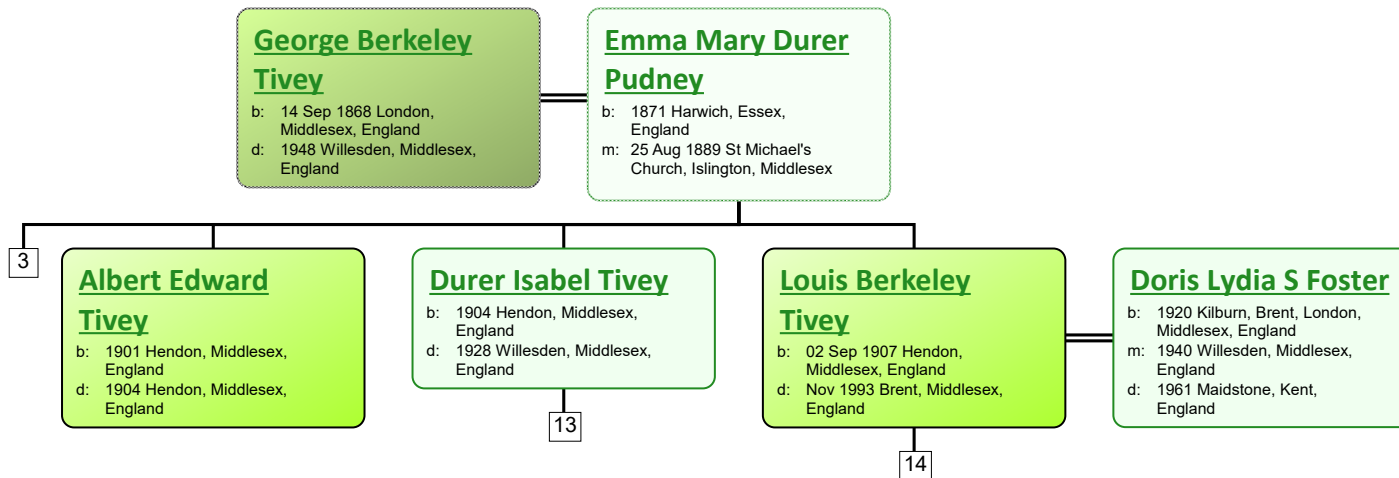

Descendant Chart for George Berkeley Belcher (Note: He was illegitimate and took his mother's name)

www.tiveyfamilytree.com

www.tiveyfamilytree.com

4

Durer Isabel Tivey

b: 1904 Hendon, Middlesex,
England

d: 1928 Willesden, Middlesex,
England

Brian Kamlapat

Tivey Pope

b: 09 Aug 1924 Finchley,
Middlesex, England

d: Sep 1998 Southwark, London,
Middlesex, England