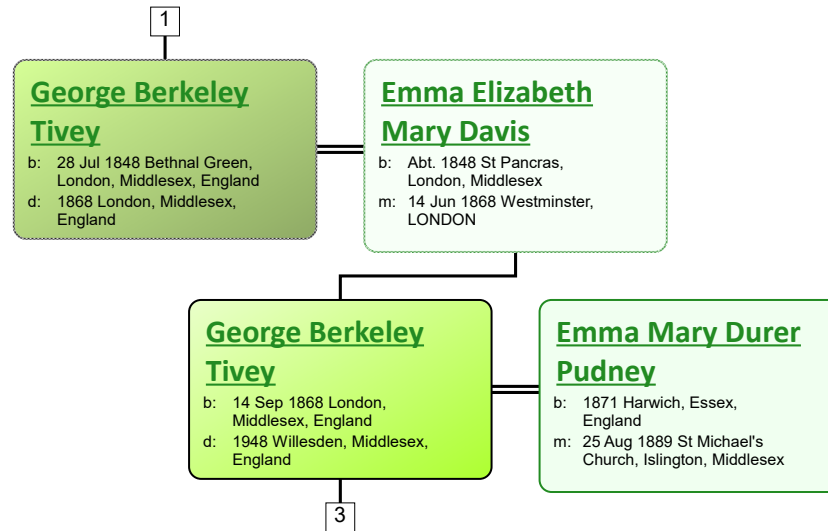

Descendant Chart for George Berkeley Belcher (Note: He was illegitimate and took his mother's name)

www.tiveyfamilytree.com

www.tiveyfamilytree.com

4

Durer Isabel Tivey

b: 1904 Hendon, Middlesex,
England

d: 1928 Willesden, Middlesex,
England

Brian Kamlapat

Tivey Pope

b: 09 Aug 1924 Finchley,
Middlesex, England

d: Sep 1998 Southwark, London,
Middlesex, England