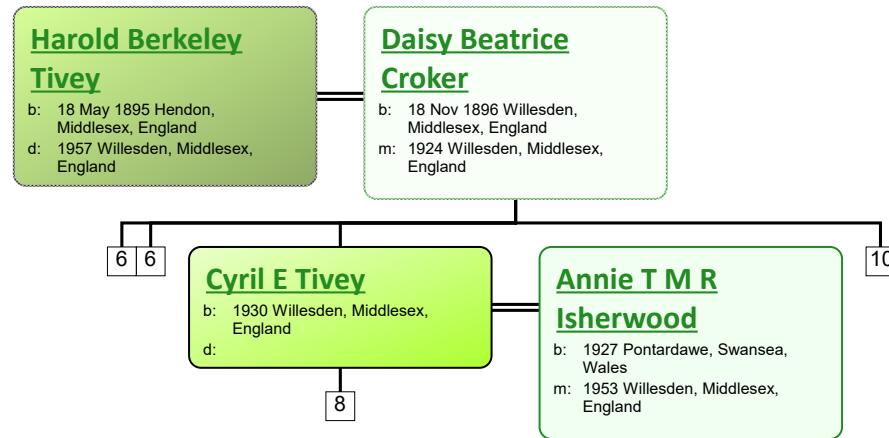

Descendant Chart for George Berkeley Belcher (Note: He was illegitimate and took his mother's name)

www.tiveyfamilytree.com

www.tiveyfamilytree.com

4

Durer Isabel Tivey

b: 1904 Hendon, Middlesex,
England

d: 1928 Willesden, Middlesex,
England

Brian Kamlapat

Tivey Pope

b: 09 Aug 1924 Finchley,
Middlesex, England

d: Sep 1998 Southwark, London,
Middlesex, England