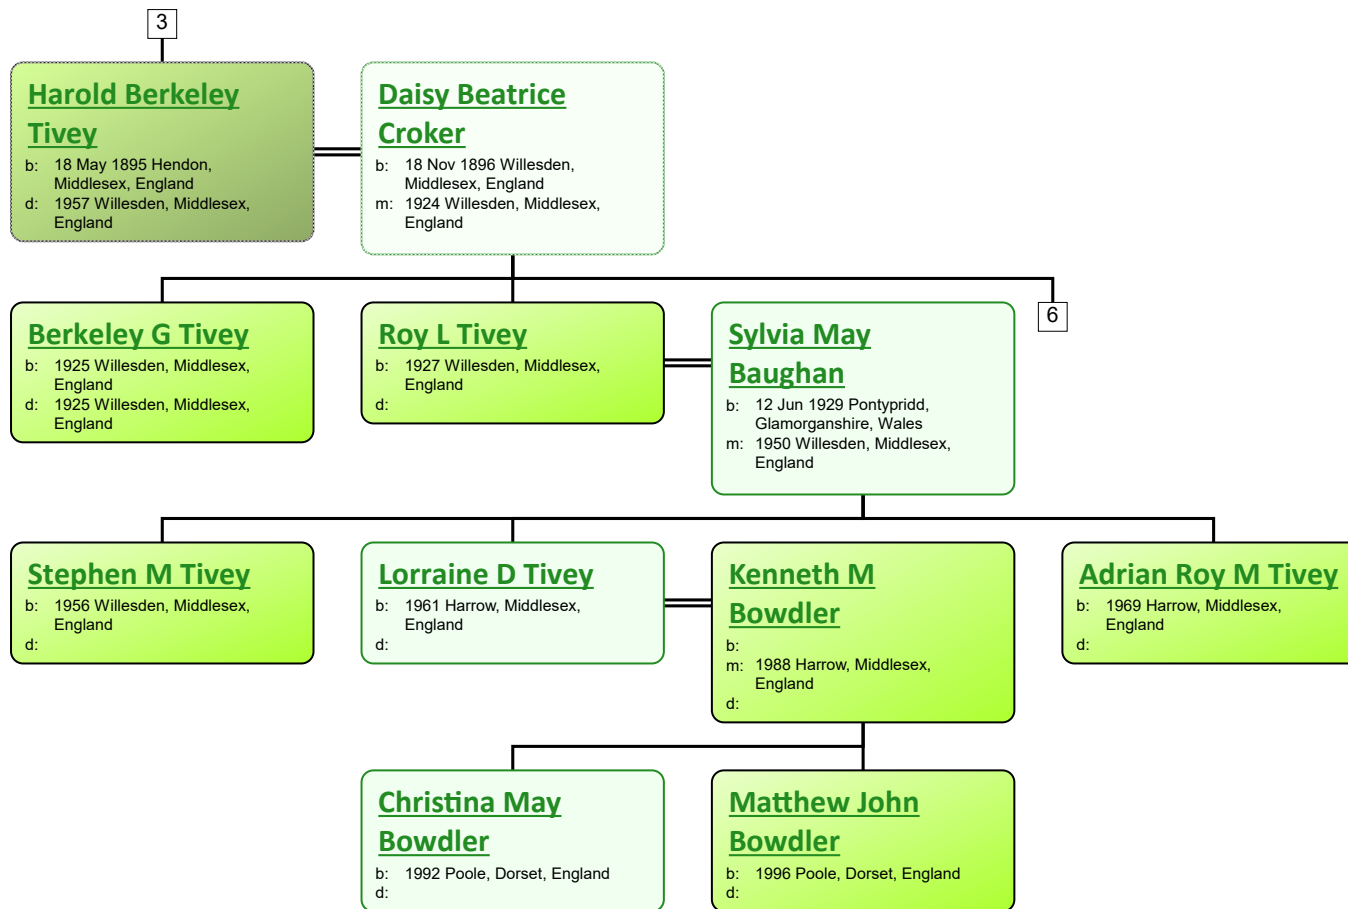

Descendant Chart for George Berkeley Belcher (Note: He was illegitimate and took his mother's name)

www.tiveyfamilytree.com

www.tiveyfamilytree.com

4

Durer Isabel Tivey

b: 1904 Hendon, Middlesex,
England

d: 1928 Willesden, Middlesex,
England

Brian Kamlapat

Tivey Pope

b: 09 Aug 1924 Finchley,
Middlesex, England

d: Sep 1998 Southwark, London,
Middlesex, England