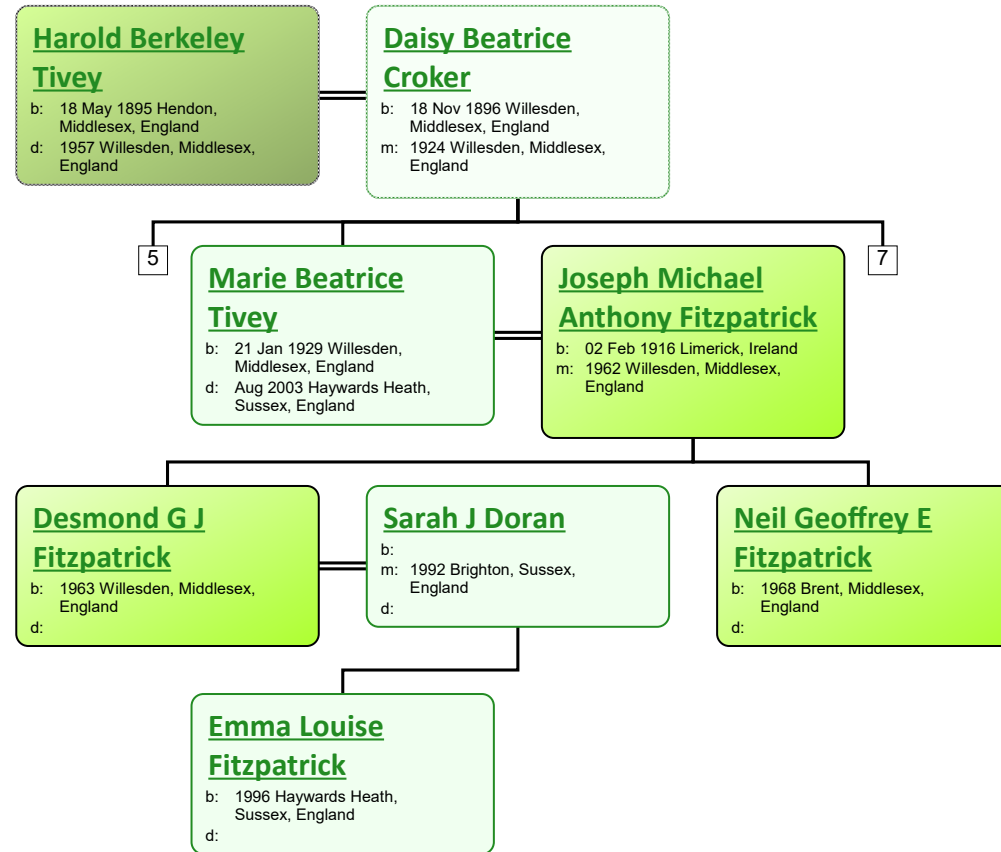

Descendant Chart for George Berkeley Belcher (Note: He was illegitimate and took his mother's name)

www.tiveyfamilytree.com

www.tiveyfamilytree.com

4

Durer Isabel Tivey

b: 1904 Hendon, Middlesex,
England

d: 1928 Willesden, Middlesex,
England

Brian Kamlapat

Tivey Pope

b: 09 Aug 1924 Finchley,
Middlesex, England

d: Sep 1998 Southwark, London,
Middlesex, England