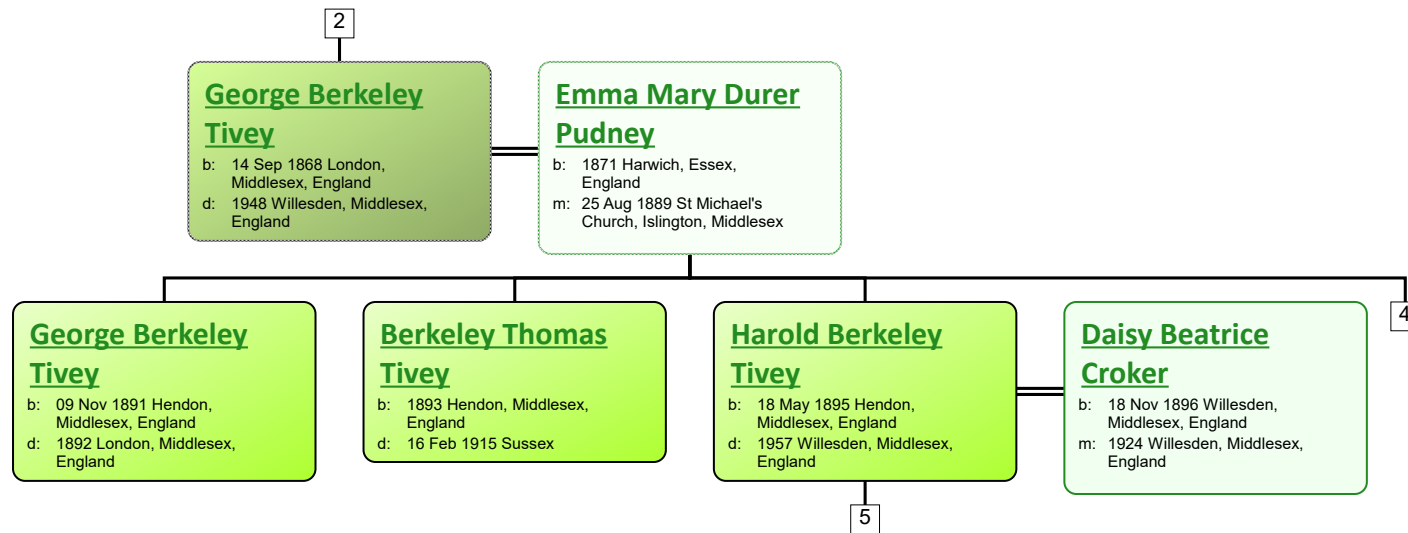

Descendant Chart for George Berkeley Belcher (Note: He was illegitimate and took his mother's name)

www.tiveyfamilytree.com

www.tiveyfamilytree.com

4

Durer Isabel Tivey

b: 1904 Hendon, Middlesex,
England

d: 1928 Willesden, Middlesex,
England

Brian Kamlapat

Tivey Pope

b: 09 Aug 1924 Finchley,
Middlesex, England

d: Sep 1998 Southwark, London,
Middlesex, England