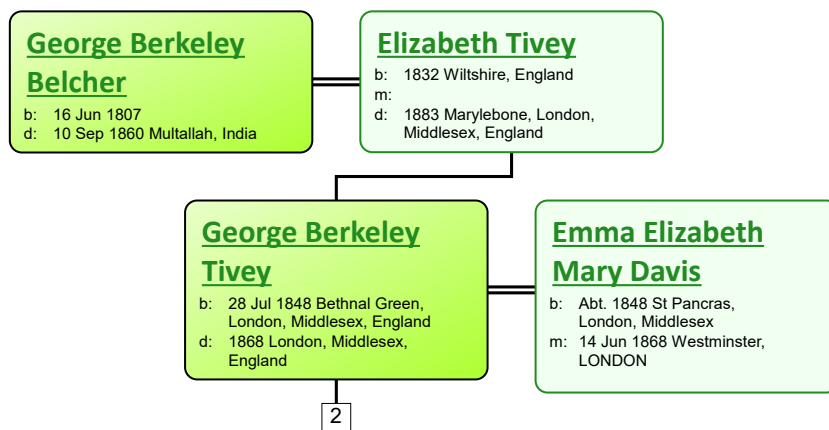

Descendant Chart for George Berkeley Belcher (Note: He was illegitimate and took his mother's name)

www.tiveyfamilytree.com

www.tiveyfamilytree.com

4

Durer Isabel Tivey

b: 1904 Hendon, Middlesex,
England

d: 1928 Willesden, Middlesex,
England

Brian Kamlapat

Tivey Pope

b: 09 Aug 1924 Finchley,
Middlesex, England

d: Sep 1998 Southwark, London,
Middlesex, England