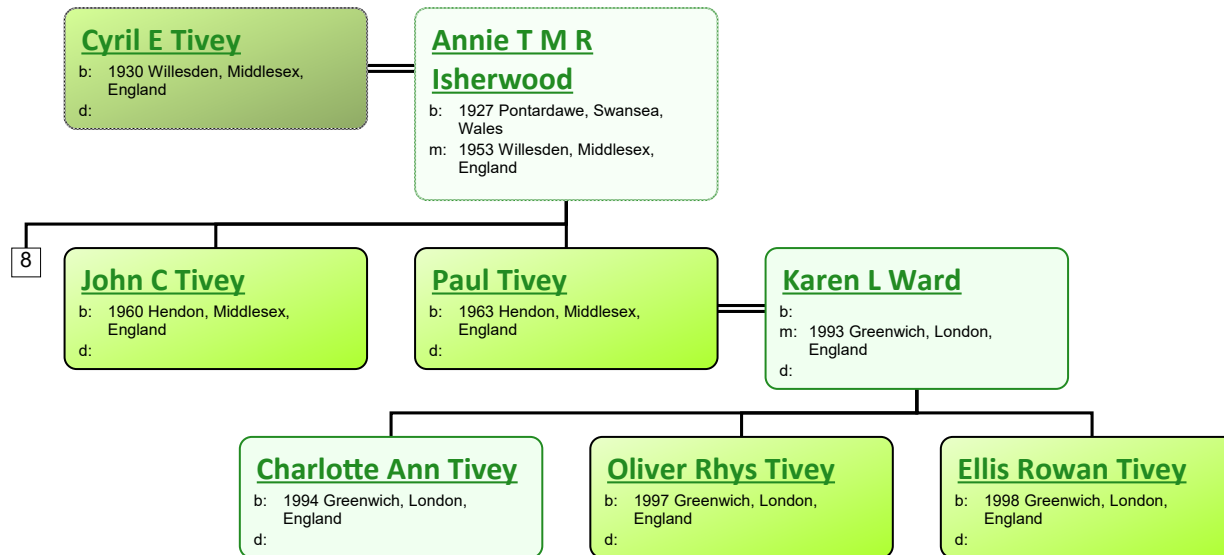

Descendant Chart for George Berkeley Belcher (Note: He was illegitimate and took his mother's name)

www.tiveyfamilytree.com

www.tiveyfamilytree.com

4

Durer Isabel Tivey

b: 1904 Hendon, Middlesex,
England

d: 1928 Willesden, Middlesex,
England

Brian Kamlapat

Tivey Pope

b: 09 Aug 1924 Finchley,
Middlesex, England

d: Sep 1998 Southwark, London,
Middlesex, England