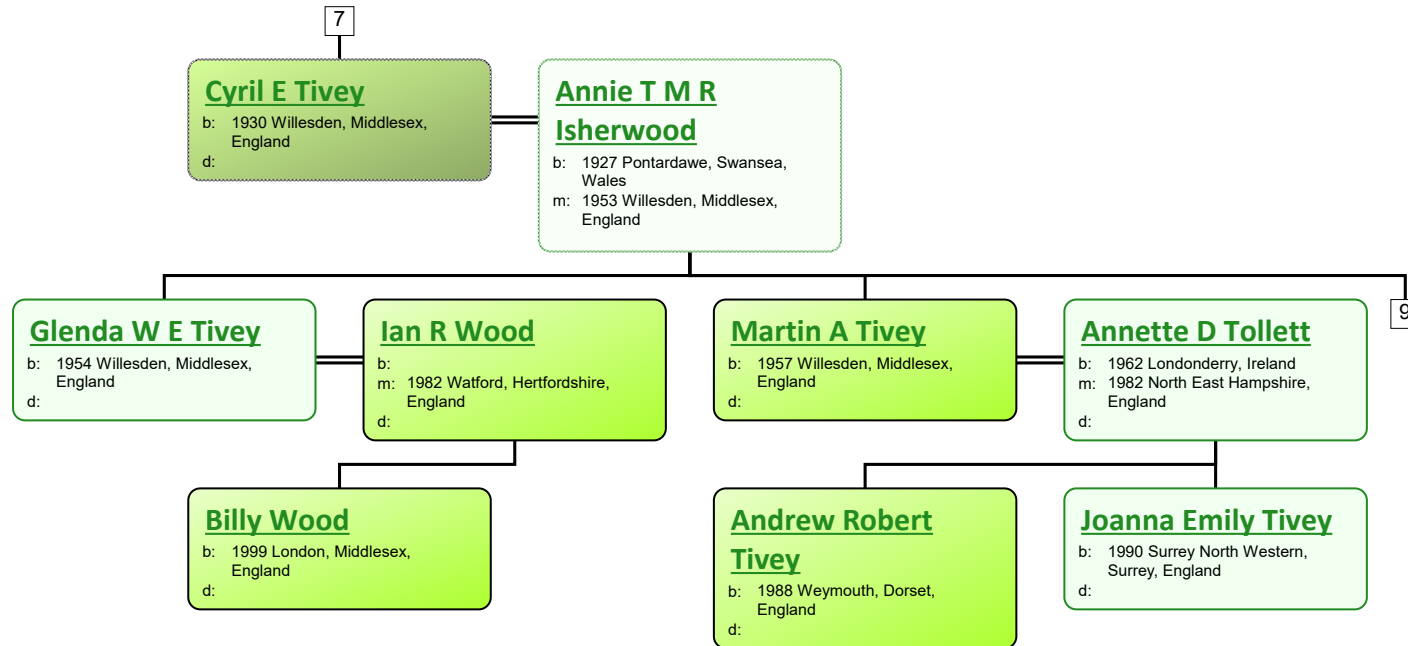

Descendant Chart for George Berkeley Belcher (Note: He was illegitimate and took his mother's name)

www.tiveyfamilytree.com

www.tiveyfamilytree.com

4

Durer Isabel Tivey

b: 1904 Hendon, Middlesex,
England

d: 1928 Willesden, Middlesex,
England

Brian Kamlapat

Tivey Pope

b: 09 Aug 1924 Finchley,
Middlesex, England

d: Sep 1998 Southwark, London,
Middlesex, England