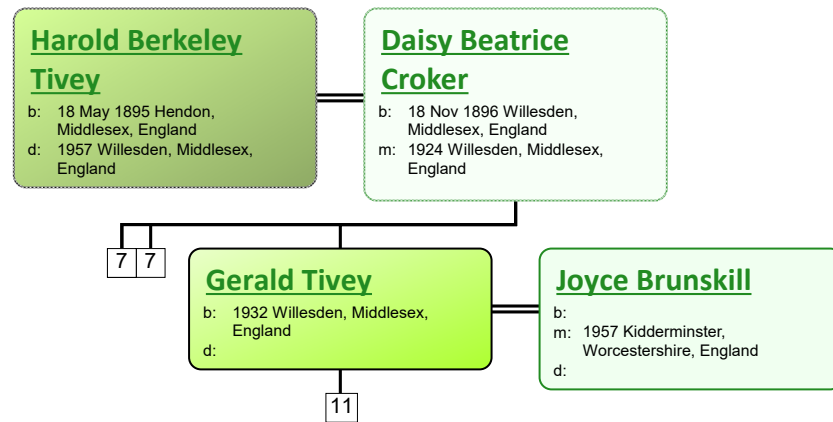

Descendant Chart for George Berkeley Belcher (Note: He was illegitimate and took his mother's name)

www.tiveyfamilytree.com

www.tiveyfamilytree.com

4

Durer Isabel Tivey

b: 1904 Hendon, Middlesex,
England

d: 1928 Willesden, Middlesex,
England

Brian Kamlapat

Tivey Pope

b: 09 Aug 1924 Finchley,
Middlesex, England

d: Sep 1998 Southwark, London,
Middlesex, England