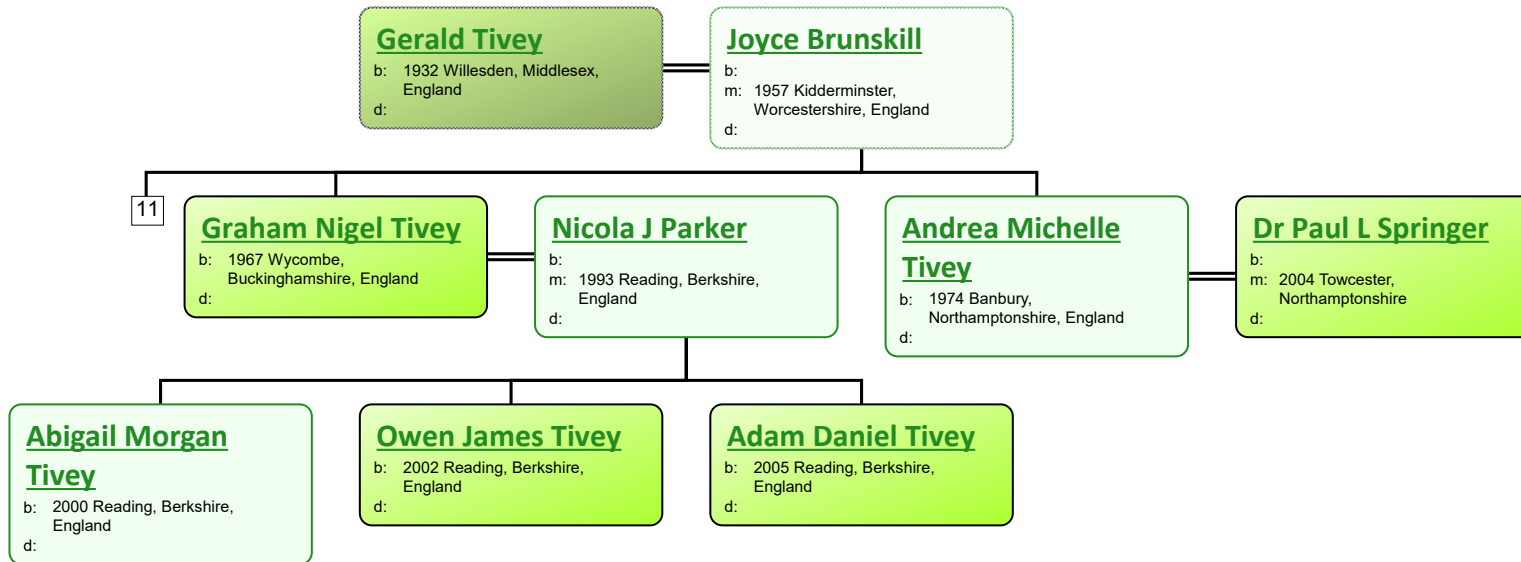

Descendant Chart for George Berkeley Belcher (Note: He was illegitimate and took his mother's name)

www.tiveyfamilytree.com

www.tiveyfamilytree.com

4

Durer Isabel Tivey

b: 1904 Hendon, Middlesex,
England

d: 1928 Willesden, Middlesex,
England

Brian Kamlapat

Tivey Pope

b: 09 Aug 1924 Finchley,
Middlesex, England

d: Sep 1998 Southwark, London,
Middlesex, England