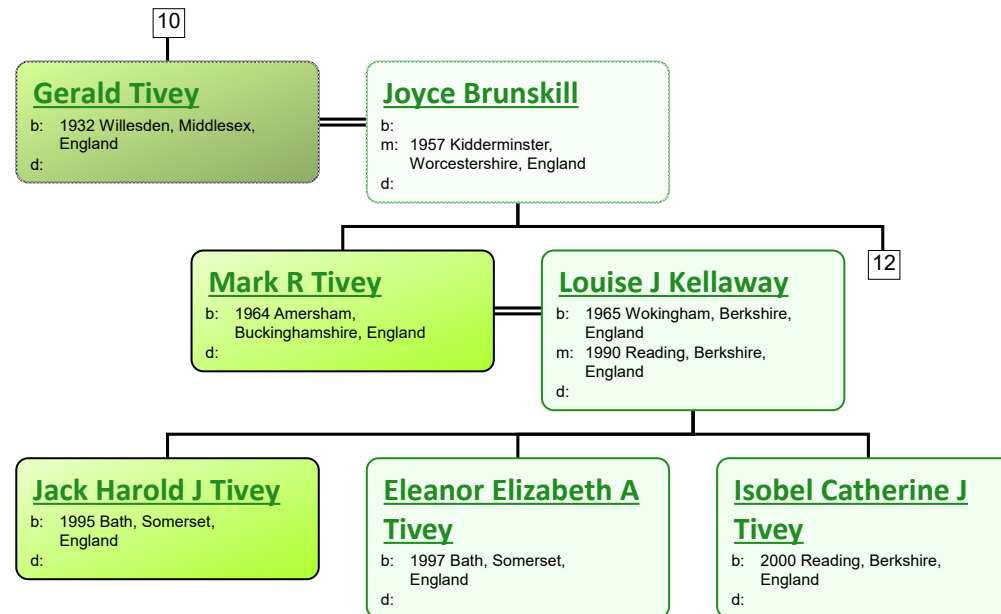

Descendant Chart for George Berkeley Belcher (Note: He was illegitimate and took his mother's name)

www.tiveyfamilytree.com

www.tiveyfamilytree.com

4

Durer Isabel Tivey

b: 1904 Hendon, Middlesex,
England

d: 1928 Willesden, Middlesex,
England

Brian Kamlapat

Tivey Pope

b: 09 Aug 1924 Finchley,
Middlesex, England

d: Sep 1998 Southwark, London,
Middlesex, England