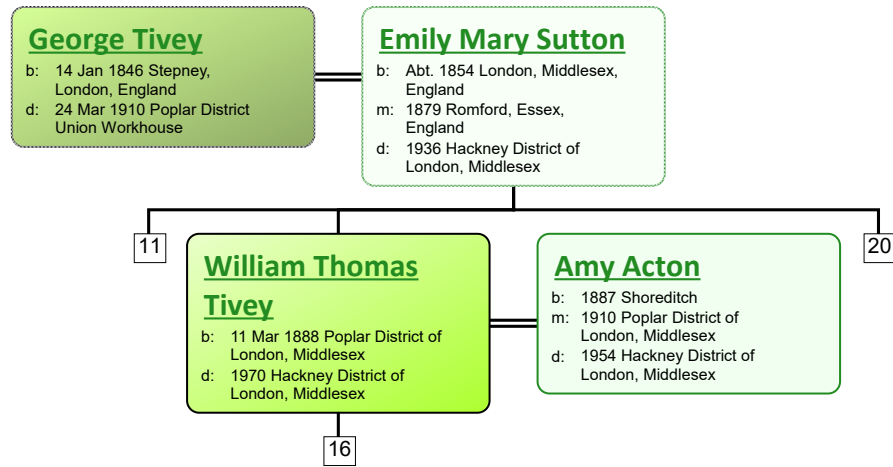

b: 1900 Poplar District of London, Middlesex; Bow
 d: 1924 Hackney District of London, Middlesex

Eunice Mee

b: 1904 Mile End, London
 d:

www.tiveyfamilytree.com

www.tiveyfamilytree.com

www.tiveyfamilytree.com

www.tiveyfamilytree.com

www.tiveyfamilytree.com

34

James Robert Tivey
 b: 22 Mar 1920 Poplar District of London, Middlesex
 d: 1990 Enfield, Middlesex, England

Edith Charlotte Taylor
 b: 05 Dec 1919 Edmonton, Middlesex, England
 m: 1944 Hendon, Middlesex, England