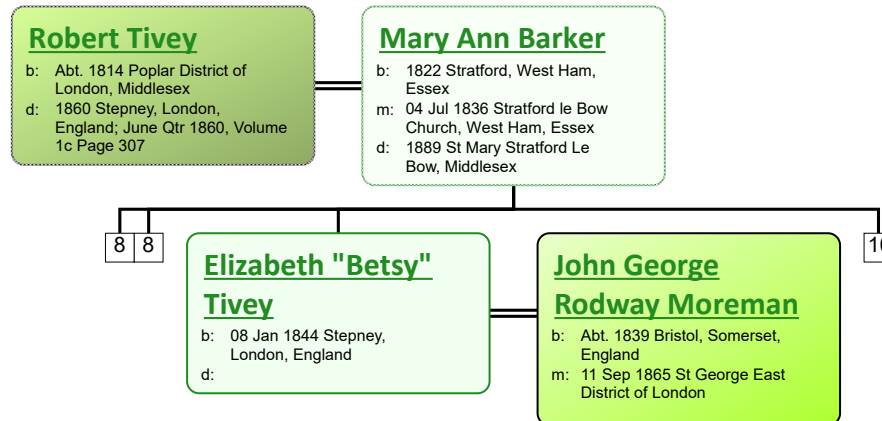

b: 1867 Stepney, London, England
 d: 20 Sep 1944 Ilford, Essex, England

Annie Odell

b: 1867 Poplar District of London, Middlesex
 m: 21 Aug 1898 St Paul's Church, Lower Homerton, London, England

Jessie Mee

b: 1900 Poplar District of London, Middlesex; Bow
 d: 1924 Hackney District of London, Middlesex

Eunice Mee

b: 1904 Mile End, London
 d:

www.tiveyfamilytree.com

www.tiveyfamilytree.com

www.tiveyfamilytree.com