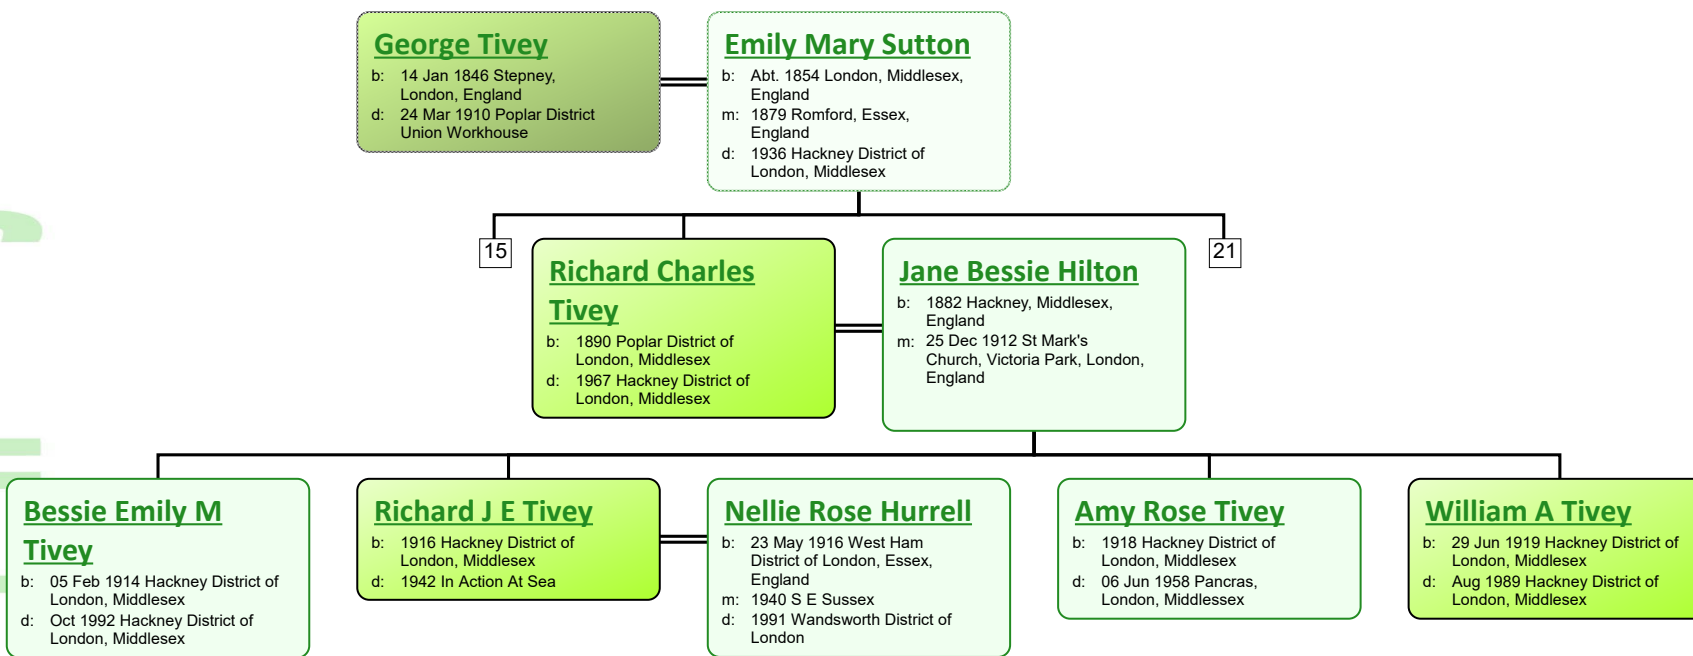

b: 1900 Poplar District of London, Middlesex; Bow
 d: 1924 Hackney District of London, Middlesex

Eunice Mee

b: 1904 Mile End, London
 d:

www.tiveyfamilytree.com

www.tiveyfamilytree.com

www.tiveyfamilytree.com