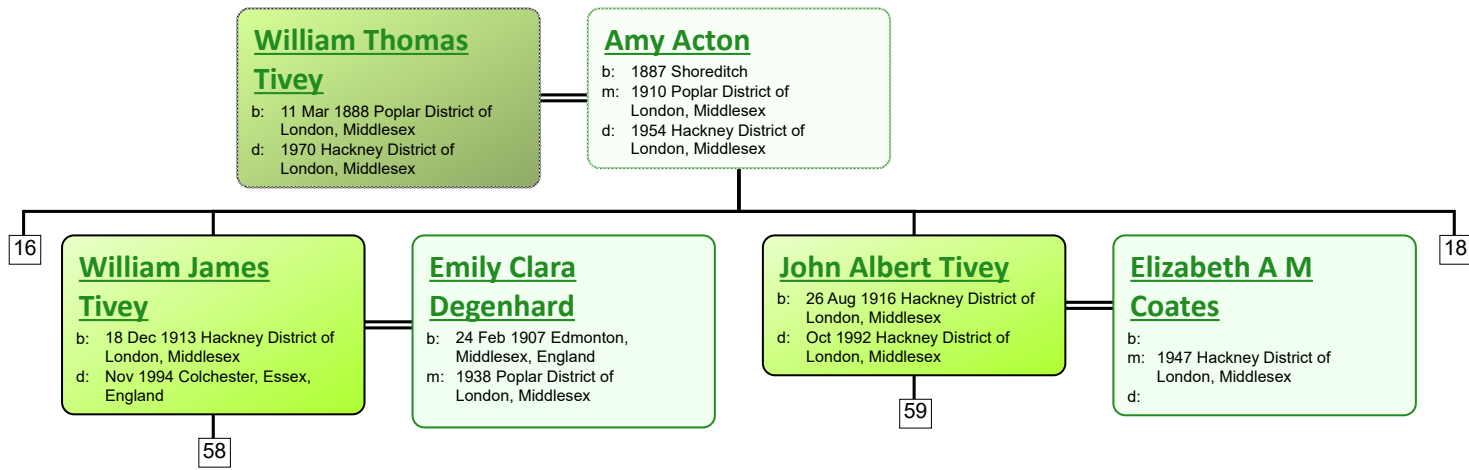

b: 1900 Poplar District of London, Middlesex; Bow
 d: 1924 Hackney District of London, Middlesex

Eunice Mee

b: 1904 Mile End, London
 d:

www.tiveyfamilytree.com

www.tiveyfamilytree.com

www.tiveyfamilytree.com

www.tiveyfamilytree.com

www.tiveyfamilytree.com

34

James Robert Tivey
 b: 22 Mar 1920 Poplar District of London, Middlesex
 d: 1990 Enfield, Middlesex, England

Edith Charlotte Taylor
 b: 05 Dec 1919 Edmonton, Middlesex, England
 m: 1944 Hendon, Middlesex, England