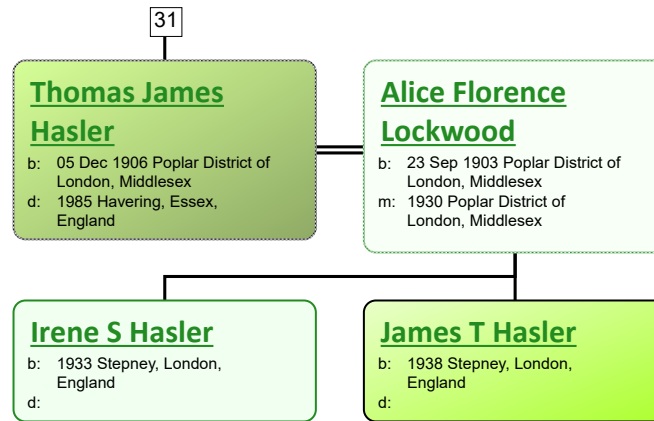

www.tiveyfamilytree.com

www.tiveyfamilytree.com

www.tiveyfamilytree.com

www.tiveyfamilytree.com

www.tiveyfamilytree.com

www.tiveyfamilytree.com

www.tiveyfamilytree.com

www.tiveyfamilytree.com

www.tiveyfamilytree.com

www.tiveyfamilytree.com

34

James Robert Tivey
 b: 22 Mar 1920 Poplar District of London, Middlesex
 d: 1990 Enfield, Middlesex, England

Edith Charlotte Taylor
 b: 05 Dec 1919 Edmonton, Middlesex, England
 m: 1944 Hendon, Middlesex, England