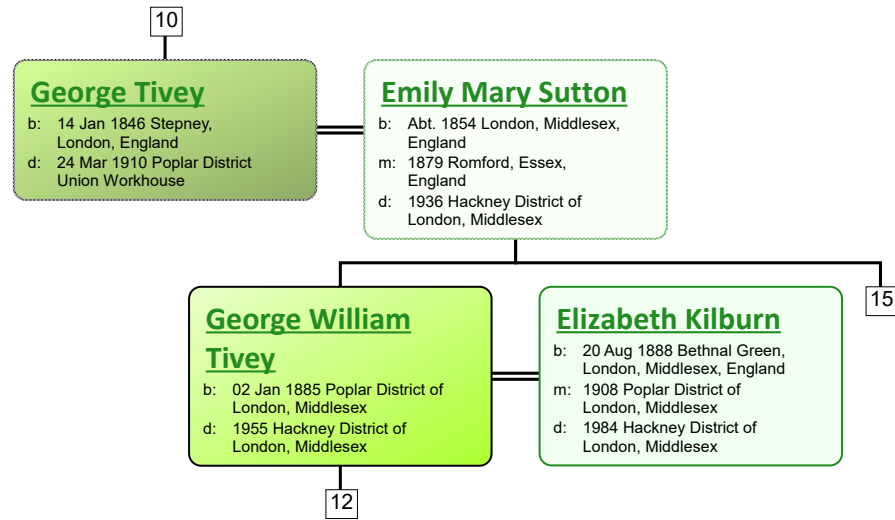

b: 1900 Poplar District of London, Middlesex; Bow
 d: 1924 Hackney District of London, Middlesex

Eunice Mee

b: 1904 Mile End, London
 d:

www.tiveyfamilytree.com

www.tiveyfamilytree.com

www.tiveyfamilytree.com

www.tiveyfamilytree.com

www.tiveyfamilytree.com

34

James Robert Tivey
 b: 22 Mar 1920 Poplar District of London, Middlesex
 d: 1990 Enfield, Middlesex, England

Edith Charlotte Taylor
 b: 05 Dec 1919 Edmonton, Middlesex, England
 m: 1944 Hendon, Middlesex, England