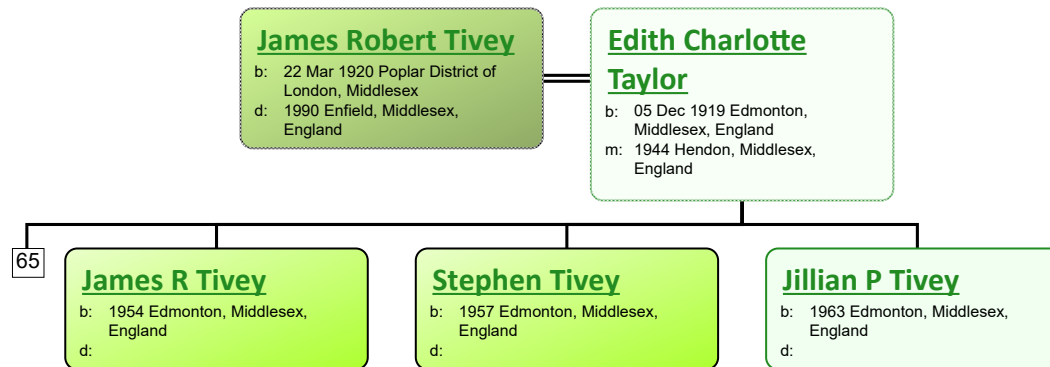

Donald G Burke
 b:
 m: 1967 Haringey, London, England
 d:

Pauline J Tivey
 b: 1950 Edmonton, Middlesex, England
 d:

Malcolm G Dean
 b:
 m: 1975 Haringey, London, England
 d:

66

Sharon Louise Roberts
 b: 1969 Swansea, Glamorgan, Wales
 d:

Christopher Graham Roberts
 b: 1973 Swansea, Glamorgan, Wales
 d:

Anthony Burke
 b: 1970 Enfield, Middlesex, England
 d:

Emma Louise Dean
 b: 1983 Enfield, Middlesex, England
 d:

www.tiveyfamilytree.com