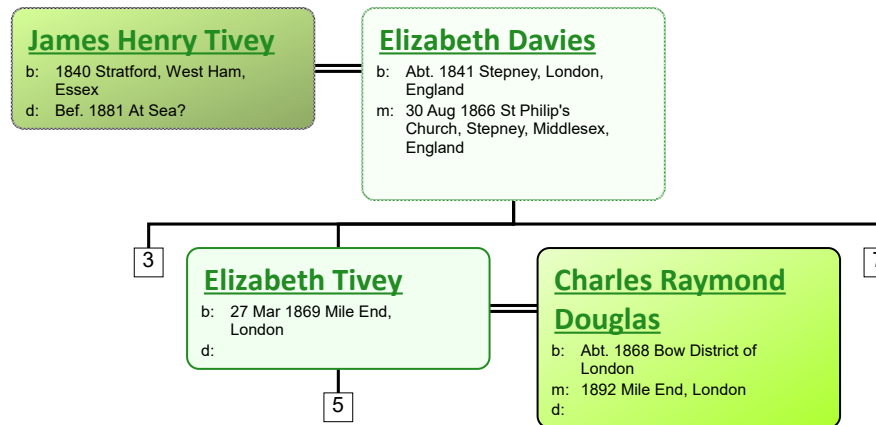

Descendant Chart for Robert Tivey

www.tiveyfamilytree.com

Robert Tivey

b: Abt. 1814 Poplar District of London, Middlesex
 d: 1860 Stepney, London, England; June Qtr 1860, Volume 1c Page 307

Mary Ann Barker

b: 1822 Stratford, West Ham, Essex
 m: 04 Jul 1836 Stratford le Bow Church, West Ham, Essex
 d: 1889 St Mary Stratford Le Bow, Middlesex

2

Mary Ann Tivey

b: 1841 Stratford, West Ham, Essex
 d: 1917 London, Middlesex, England

www.tiveyfamilytree.com

www.tiveyfamilytree.com

34

James Robert Tivey
 b: 22 Mar 1920 Poplar District of London, Middlesex
 d: 1990 Enfield, Middlesex, England

Edith Charlotte Taylor
 b: 05 Dec 1919 Edmonton, Middlesex, England
 m: 1944 Hendon, Middlesex, England