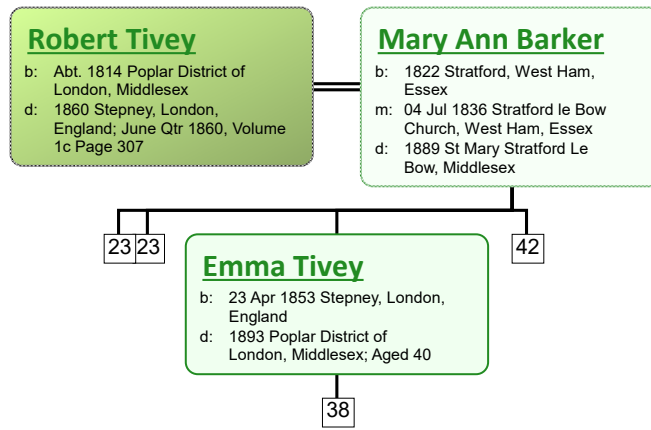

Descendant Chart for Robert Tivey

www.tiveyfamilytree.com

Robert Tivey

b: Abt. 1814 Poplar District of London, Middlesex
 d: 1860 Stepney, London, England; June Qtr 1860, Volume 1c Page 307

Mary Ann Barker

www.tiveyfamilytree.com

www.tiveyfamilytree.com

www.tiveyfamilytree.com

www.tiveyfamilytree.com

www.tiveyfamilytree.com

www.tiveyfamilytree.com

www.tiveyfamilytree.com

www.tiveyfamilytree.com

www.tiveyfamilytree.com

www.tiveyfamilytree.com

34

James Robert Tivey
 b: 22 Mar 1920 Poplar District of London, Middlesex
 d: 1990 Enfield, Middlesex, England

Edith Charlotte Taylor
 b: 05 Dec 1919 Edmonton, Middlesex, England
 m: 1944 Hendon, Middlesex, England