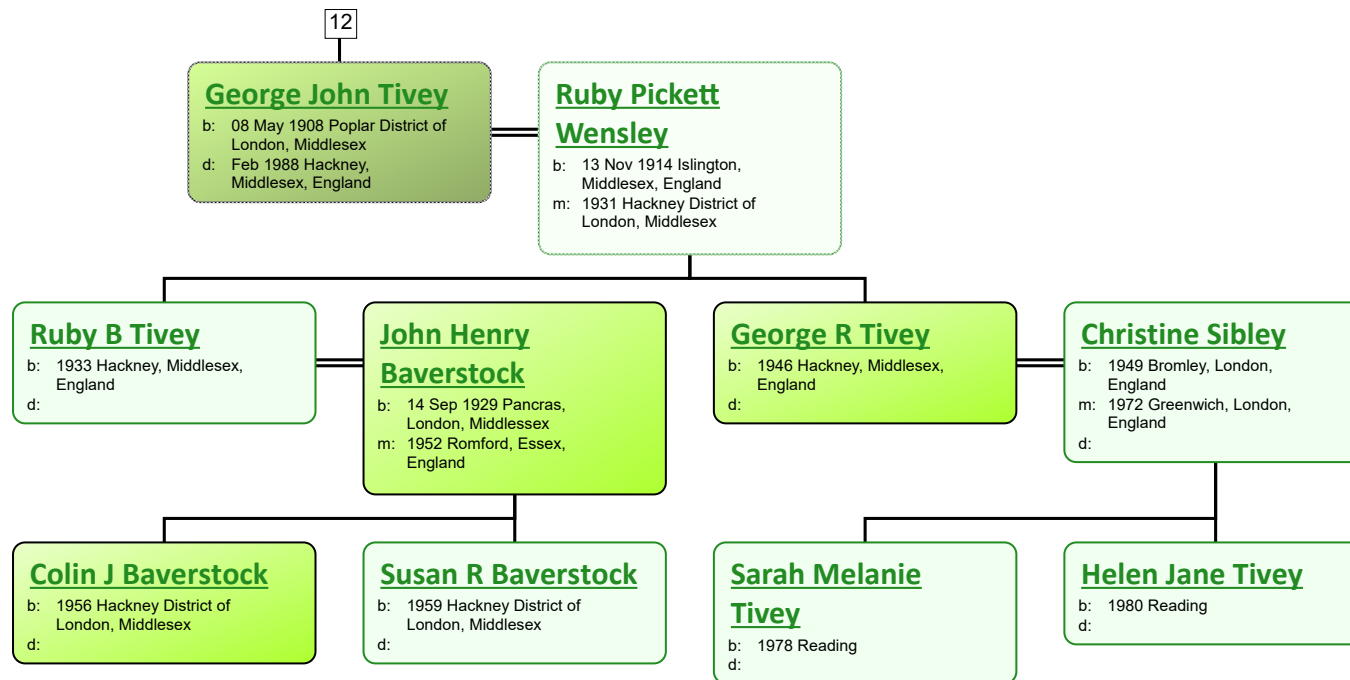

www.tiveyfamilytree.com

www.tiveyfamilytree.com

www.tiveyfamilytree.com

www.tiveyfamilytree.com

www.tiveyfamilytree.com

www.tiveyfamilytree.com

www.tiveyfamilytree.com

www.tiveyfamilytree.com

www.tiveyfamilytree.com

www.tiveyfamilytree.com

34

James Robert Tivey
 b: 22 Mar 1920 Poplar District of London, Middlesex
 d: 1990 Enfield, Middlesex, England

Edith Charlotte Taylor
 b: 05 Dec 1919 Edmonton, Middlesex, England
 m: 1944 Hendon, Middlesex, England