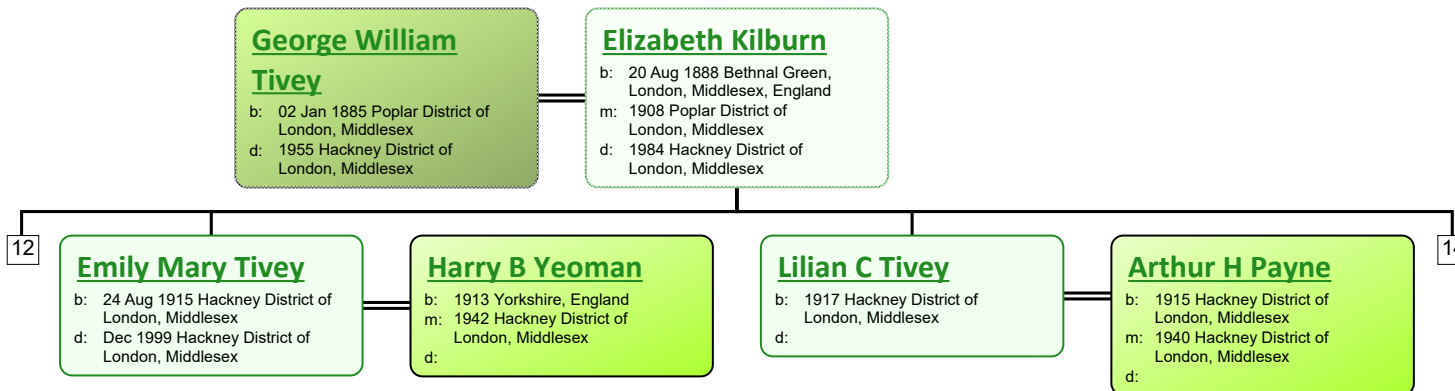

b: 1900 Poplar District of London, Middlesex; Bow
 d: 1924 Hackney District of London, Middlesex

Eunice Mee

b: 1904 Mile End, London
 d:

www.tiveyfamilytree.com

www.tiveyfamilytree.com

www.tiveyfamilytree.com

www.tiveyfamilytree.com

www.tiveyfamilytree.com

34

James Robert Tivey
 b: 22 Mar 1920 Poplar District of London, Middlesex
 d: 1990 Enfield, Middlesex, England

Edith Charlotte Taylor
 b: 05 Dec 1919 Edmonton, Middlesex, England
 m: 1944 Hendon, Middlesex, England