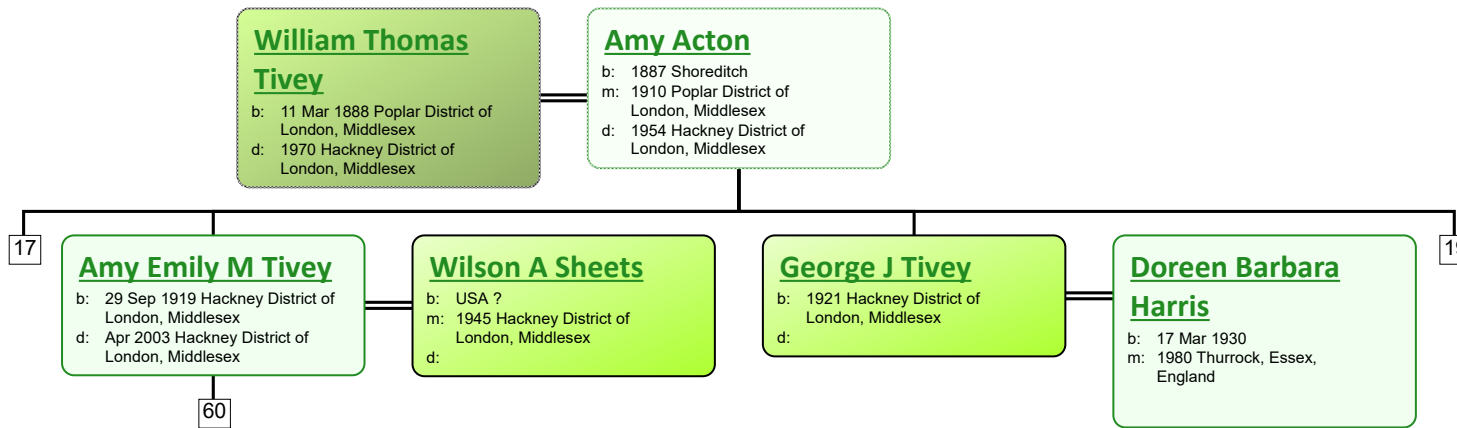

b: 1900 Poplar District of London, Middlesex; Bow
 d: 1924 Hackney District of London, Middlesex

Eunice Mee

b: 1904 Mile End, London
 d:

www.tiveyfamilytree.com

www.tiveyfamilytree.com

www.tiveyfamilytree.com