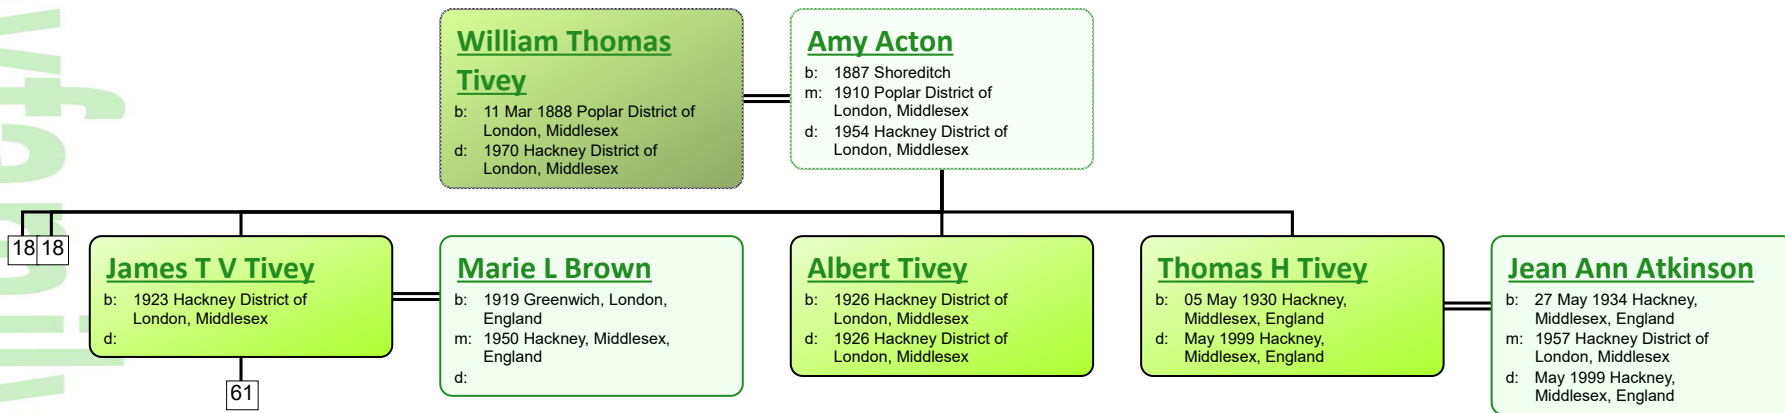

Descendant Chart for Robert Tivey

www.tiveyfamilytree.com

Robert Tivey

b: Abt. 1814 Poplar District of London, Middlesex
 d: 1860 Stepney, London, England; June Qtr 1860, Volume 1c Page 307

Mary Ann Barker

b: 1900 Poplar District of London, Middlesex; Bow
 d: 1924 Hackney District of London, Middlesex

Eunice Mee

b: 1904 Mile End, London
 d:

www.tiveyfamilytree.com

www.tiveyfamilytree.com

www.tiveyfamilytree.com

www.tiveyfamilytree.com

www.tiveyfamilytree.com

34

James Robert Tivey
 b: 22 Mar 1920 Poplar District of London, Middlesex
 d: 1990 Enfield, Middlesex, England

Edith Charlotte Taylor
 b: 05 Dec 1919 Edmonton, Middlesex, England
 m: 1944 Hendon, Middlesex, England