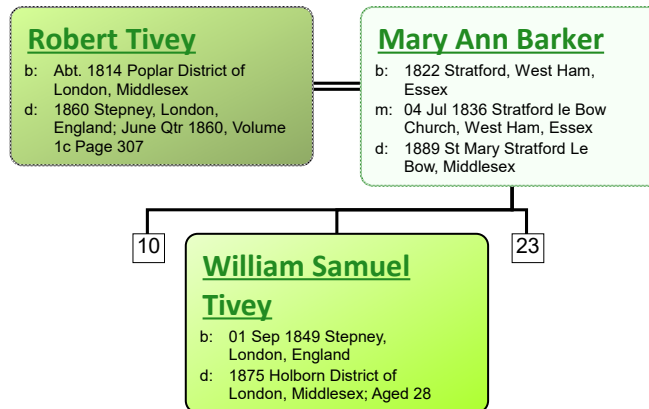

Descendant Chart for Robert Tivey

www.tiveyfamilytree.com

Robert Tivey

b: Abt. 1814 Poplar District of London, Middlesex
 d: 1860 Stepney, London, England; June Qtr 1860, Volume 1c Page 307

Mary Ann Barker

b: 1900 Poplar District of London, Middlesex; Bow
 d: 1924 Hackney District of London, Middlesex

Eunice Mee

b: 1904 Mile End, London
 d:

www.tiveyfamilytree.com

www.tiveyfamilytree.com

www.tiveyfamilytree.com

www.tiveyfamilytree.com

www.tiveyfamilytree.com

34

James Robert Tivey
 b: 22 Mar 1920 Poplar District of London, Middlesex
 d: 1990 Enfield, Middlesex, England

Edith Charlotte Taylor
 b: 05 Dec 1919 Edmonton, Middlesex, England
 m: 1944 Hendon, Middlesex, England