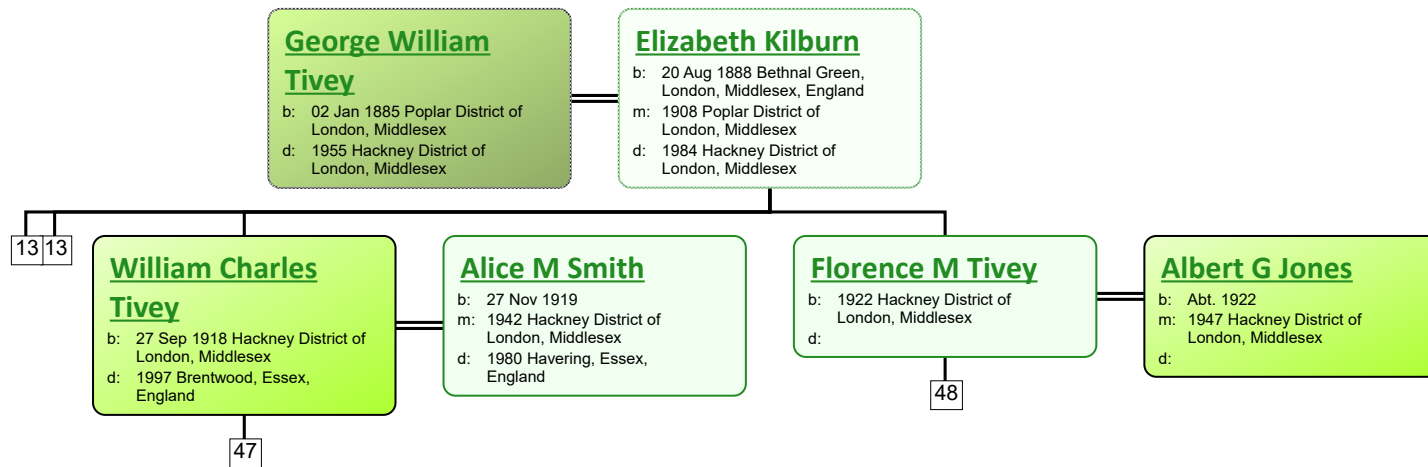

Descendant Chart for Robert Tivey

www.tiveyfamilytree.com

Robert Tivey

b: Abt. 1814 Poplar District of London, Middlesex
 d: 1860 Stepney, London, England; June Qtr 1860, Volume 1c Page 307

Mary Ann Barker

b: 1900 Poplar District of London, Middlesex; Bow
 d: 1924 Hackney District of London, Middlesex

Eunice Mee

b: 1904 Mile End, London
 d:

www.tiveyfamilytree.com

www.tiveyfamilytree.com

www.tiveyfamilytree.com

www.tiveyfamilytree.com

www.tiveyfamilytree.com

34

James Robert Tivey
 b: 22 Mar 1920 Poplar District of London, Middlesex
 d: 1990 Enfield, Middlesex, England

Edith Charlotte Taylor
 b: 05 Dec 1919 Edmonton, Middlesex, England
 m: 1944 Hendon, Middlesex, England