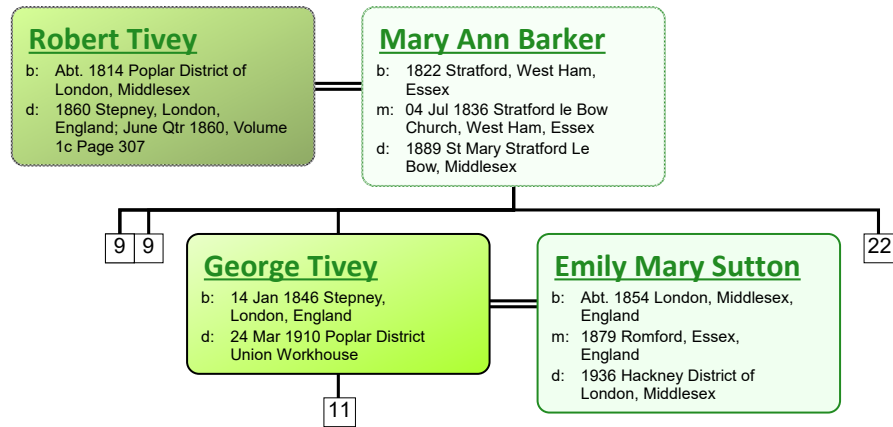

b: 1900 Poplar District of London, Middlesex; Bow
 d: 1924 Hackney District of London, Middlesex

Eunice Mee

b: 1904 Mile End, London
 d:

www.tiveyfamilytree.com

www.tiveyfamilytree.com

www.tiveyfamilytree.com

www.tiveyfamilytree.com

www.tiveyfamilytree.com

34

James Robert Tivey
 b: 22 Mar 1920 Poplar District of London, Middlesex
 d: 1990 Enfield, Middlesex, England

Edith Charlotte Taylor
 b: 05 Dec 1919 Edmonton, Middlesex, England
 m: 1944 Hendon, Middlesex, England