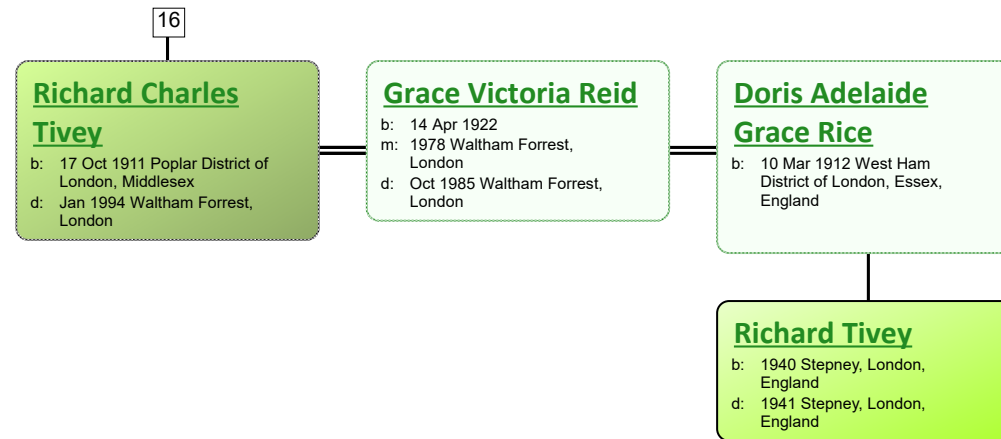

www.tiveyfamilytree.com