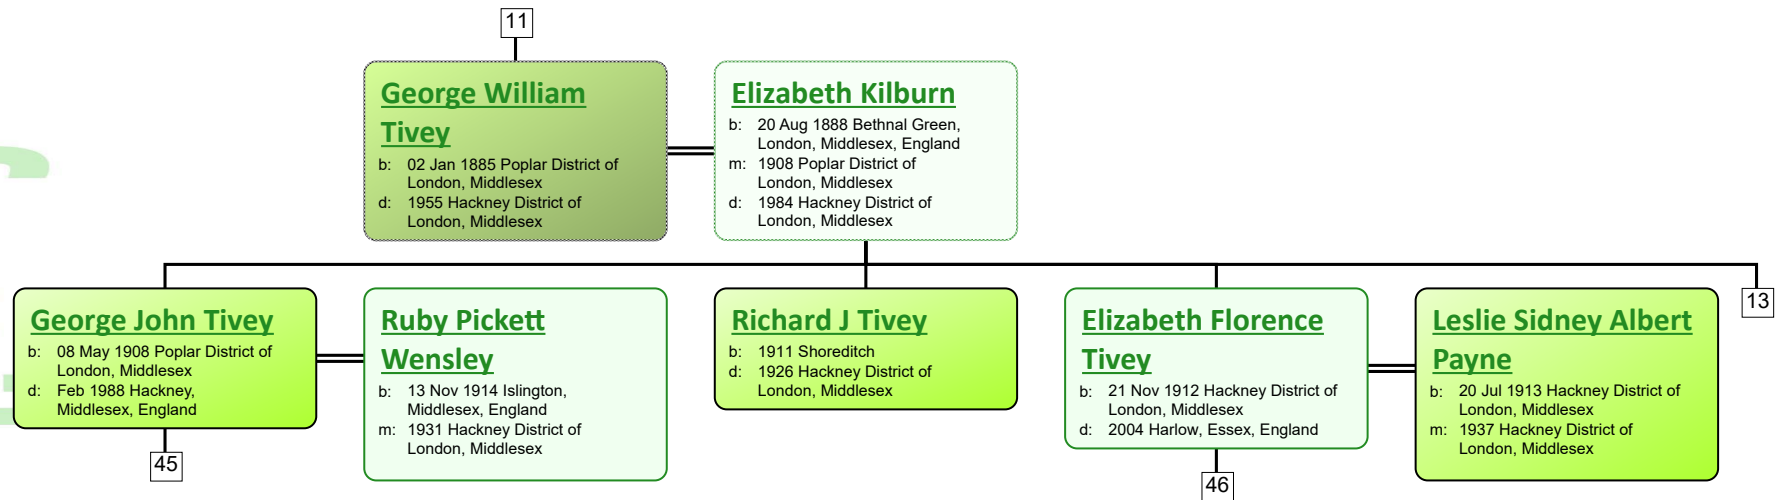

Descendant Chart for Robert Tivey

www.tiveyfamilytree.com

Robert Tivey

b: Abt. 1814 Poplar District of London, Middlesex
 d: 1860 Stepney, London, England; June Qtr 1860, Volume 1c Page 307

Mary Ann Barker

b: 1900 Poplar District of London, Middlesex; Bow
 d: 1924 Hackney District of London, Middlesex

Eunice Mee

b: 1904 Mile End, London
 d:

www.tiveyfamilytree.com

www.tiveyfamilytree.com

www.tiveyfamilytree.com

www.tiveyfamilytree.com

www.tiveyfamilytree.com

34

James Robert Tivey
 b: 22 Mar 1920 Poplar District of London, Middlesex
 d: 1990 Enfield, Middlesex, England

Edith Charlotte Taylor
 b: 05 Dec 1919 Edmonton, Middlesex, England
 m: 1944 Hendon, Middlesex, England