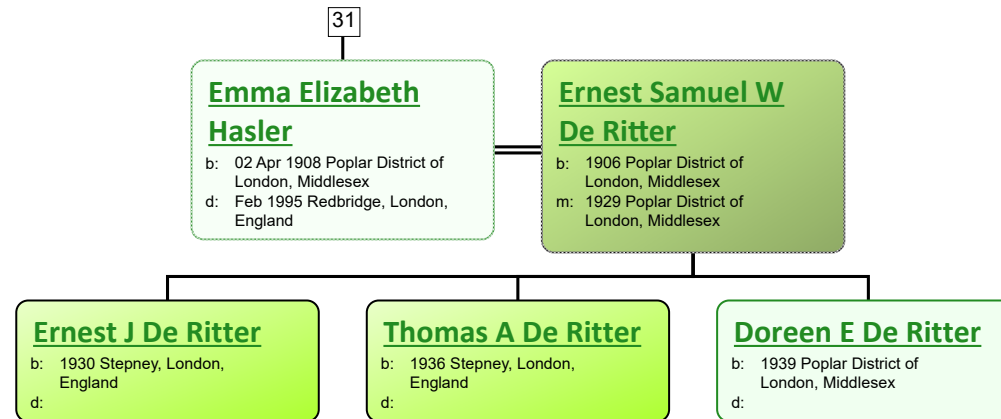

www.tiveyfamilytree.com

www.tiveyfamilytree.com

www.tiveyfamilytree.com

www.tiveyfamilytree.com

www.tiveyfamilytree.com

www.tiveyfamilytree.com

www.tiveyfamilytree.com

www.tiveyfamilytree.com

www.tiveyfamilytree.com

www.tiveyfamilytree.com

34

James Robert Tivey
 b: 22 Mar 1920 Poplar District of London, Middlesex
 d: 1990 Enfield, Middlesex, England

Edith Charlotte Taylor
 b: 05 Dec 1919 Edmonton, Middlesex, England
 m: 1944 Hendon, Middlesex, England