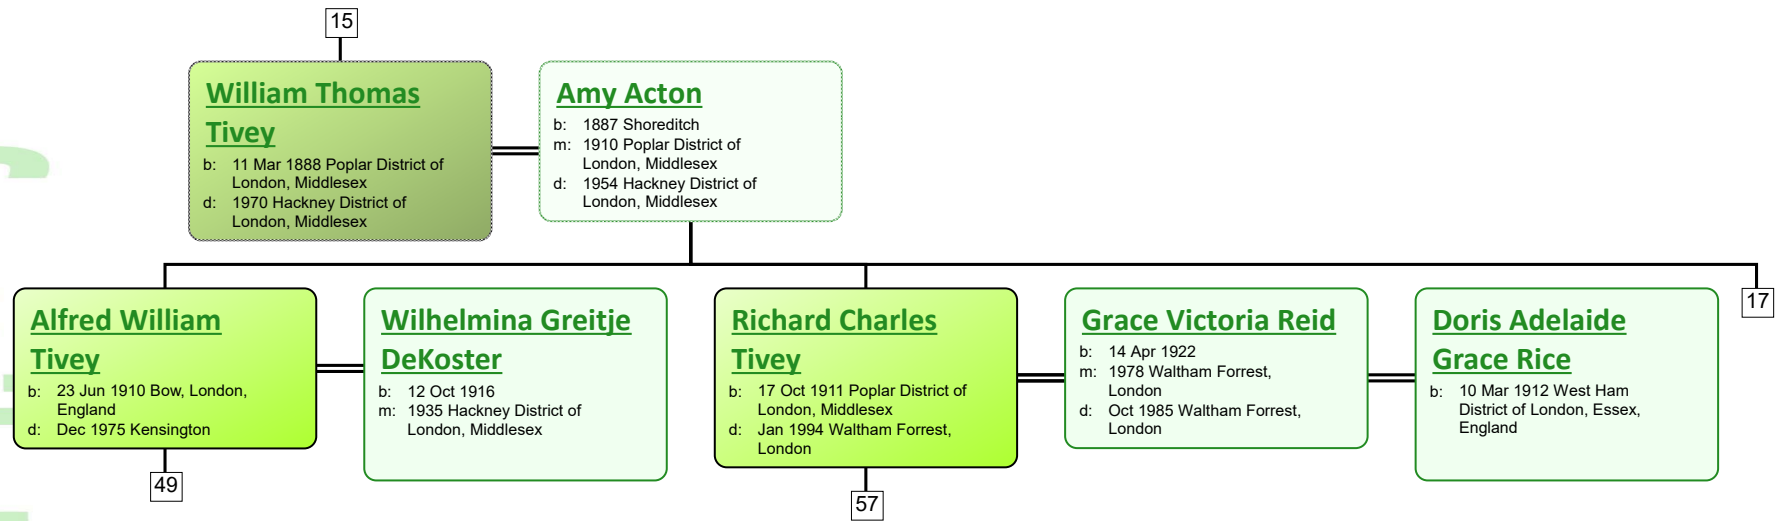

Descendant Chart for Robert Tivey

www.tiveyfamilytree.com

Robert Tivey

b: Abt. 1814 Poplar District of London, Middlesex
 d: 1860 Stepney, London, England; June Qtr 1860, Volume 1c Page 307

Mary Ann Barker

b: 1900 Poplar District of London, Middlesex; Bow
 d: 1924 Hackney District of London, Middlesex

Eunice Mee

b: 1904 Mile End, London
 d:

www.tiveyfamilytree.com

www.tiveyfamilytree.com

www.tiveyfamilytree.com

www.tiveyfamilytree.com

www.tiveyfamilytree.com

34

James Robert Tivey
 b: 22 Mar 1920 Poplar District of London, Middlesex
 d: 1990 Enfield, Middlesex, England

Edith Charlotte Taylor
 b: 05 Dec 1919 Edmonton, Middlesex, England
 m: 1944 Hendon, Middlesex, England