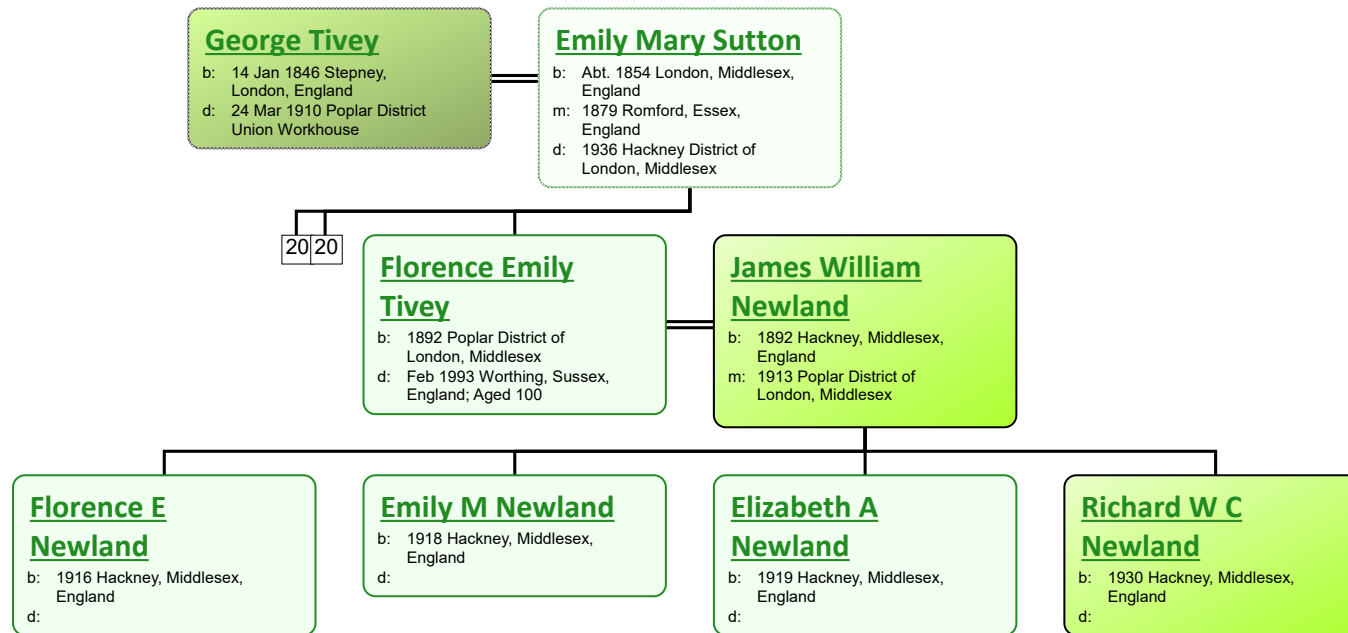

Descendant Chart for Robert Tivey

www.tiveyfamilytree.com

Robert Tivey

b: Abt. 1814 Poplar District of London, Middlesex
 d: 1860 Stepney, London, England; June Qtr 1860, Volume 1c Page 307

Mary Ann Barker

b: 1900 Poplar District of London, Middlesex; Bow
 d: 1924 Hackney District of London, Middlesex

Eunice Mee

b: 1904 Mile End, London
 d:

www.tiveyfamilytree.com

www.tiveyfamilytree.com

www.tiveyfamilytree.com

www.tiveyfamilytree.com

www.tiveyfamilytree.com

34

James Robert Tivey
 b: 22 Mar 1920 Poplar District of London, Middlesex
 d: 1990 Enfield, Middlesex, England

Edith Charlotte Taylor
 b: 05 Dec 1919 Edmonton, Middlesex, England
 m: 1944 Hendon, Middlesex, England