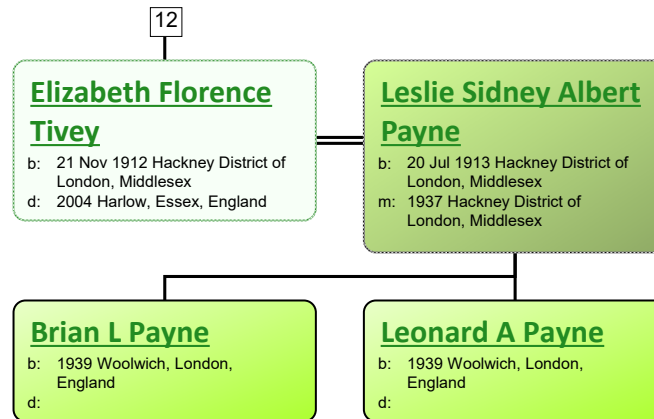

www.tiveyfamilytree.com