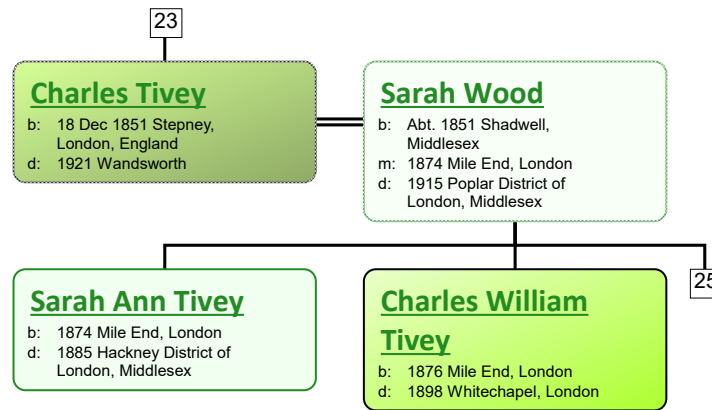

Descendant Chart for Robert Tivey

www.tiveyfamilytree.com

Robert Tivey

b: Abt. 1814 Poplar District of London, Middlesex
 d: 1860 Stepney, London, England; June Qtr 1860, Volume 1c Page 307

Mary Ann Barker

b: 1900 Poplar District of London, Middlesex; Bow
 d: 1924 Hackney District of London, Middlesex

Eunice Mee

b: 1904 Mile End, London
 d:

www.tiveyfamilytree.com

www.tiveyfamilytree.com

www.tiveyfamilytree.com

www.tiveyfamilytree.com

www.tiveyfamilytree.com

34

James Robert Tivey
 b: 22 Mar 1920 Poplar District of London, Middlesex
 d: 1990 Enfield, Middlesex, England

Edith Charlotte Taylor
 b: 05 Dec 1919 Edmonton, Middlesex, England
 m: 1944 Hendon, Middlesex, England