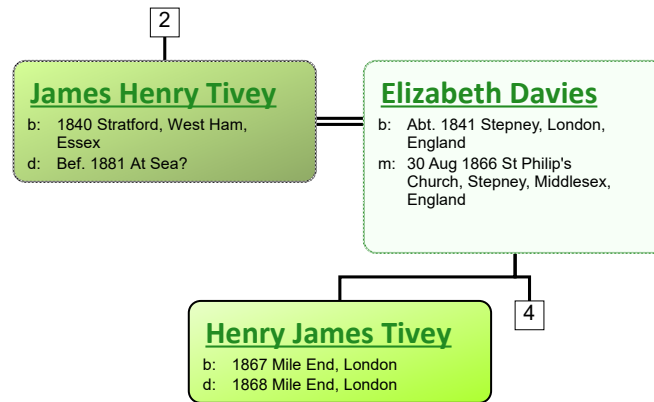

Descendant Chart for Robert Tivey

www.tiveyfamilytree.com

Robert Tivey

b: Abt. 1814 Poplar District of London, Middlesex
 d: 1860 Stepney, London, England; June Qtr 1860, Volume 1c Page 307

Mary Ann Barker

b: 1822 Stratford, West Ham, Essex
 m: 04 Jul 1836 Stratford le Bow Church, West Ham, Essex
 d: 1889 St Mary Stratford Le Bow, Middlesex

2

Mary Ann Tivey

b: 1841 Stratford, West Ham, Essex
 d: 1917 London, Middlesex, England

www.tiveyfamilytree.com

www.tiveyfamilytree.com

34

James Robert Tivey
 b: 22 Mar 1920 Poplar District of London, Middlesex
 d: 1990 Enfield, Middlesex, England

Edith Charlotte Taylor
 b: 05 Dec 1919 Edmonton, Middlesex, England
 m: 1944 Hendon, Middlesex, England

Christopher Graham Roberts
 b: 1973 Swansea, Glamorgan, Wales
 d:

Anthony Burke
 b: 1970 Enfield, Middlesex, England
 d:

Emma Louise Dean
 b: 1983 Enfield, Middlesex, England
 d:

www.tiveyfamilytree.com