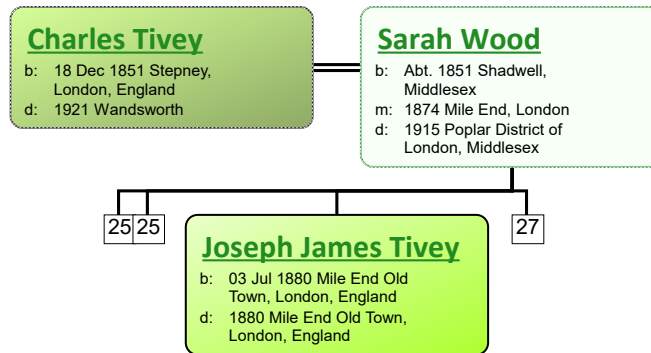

www.tiveyfamilytree.com