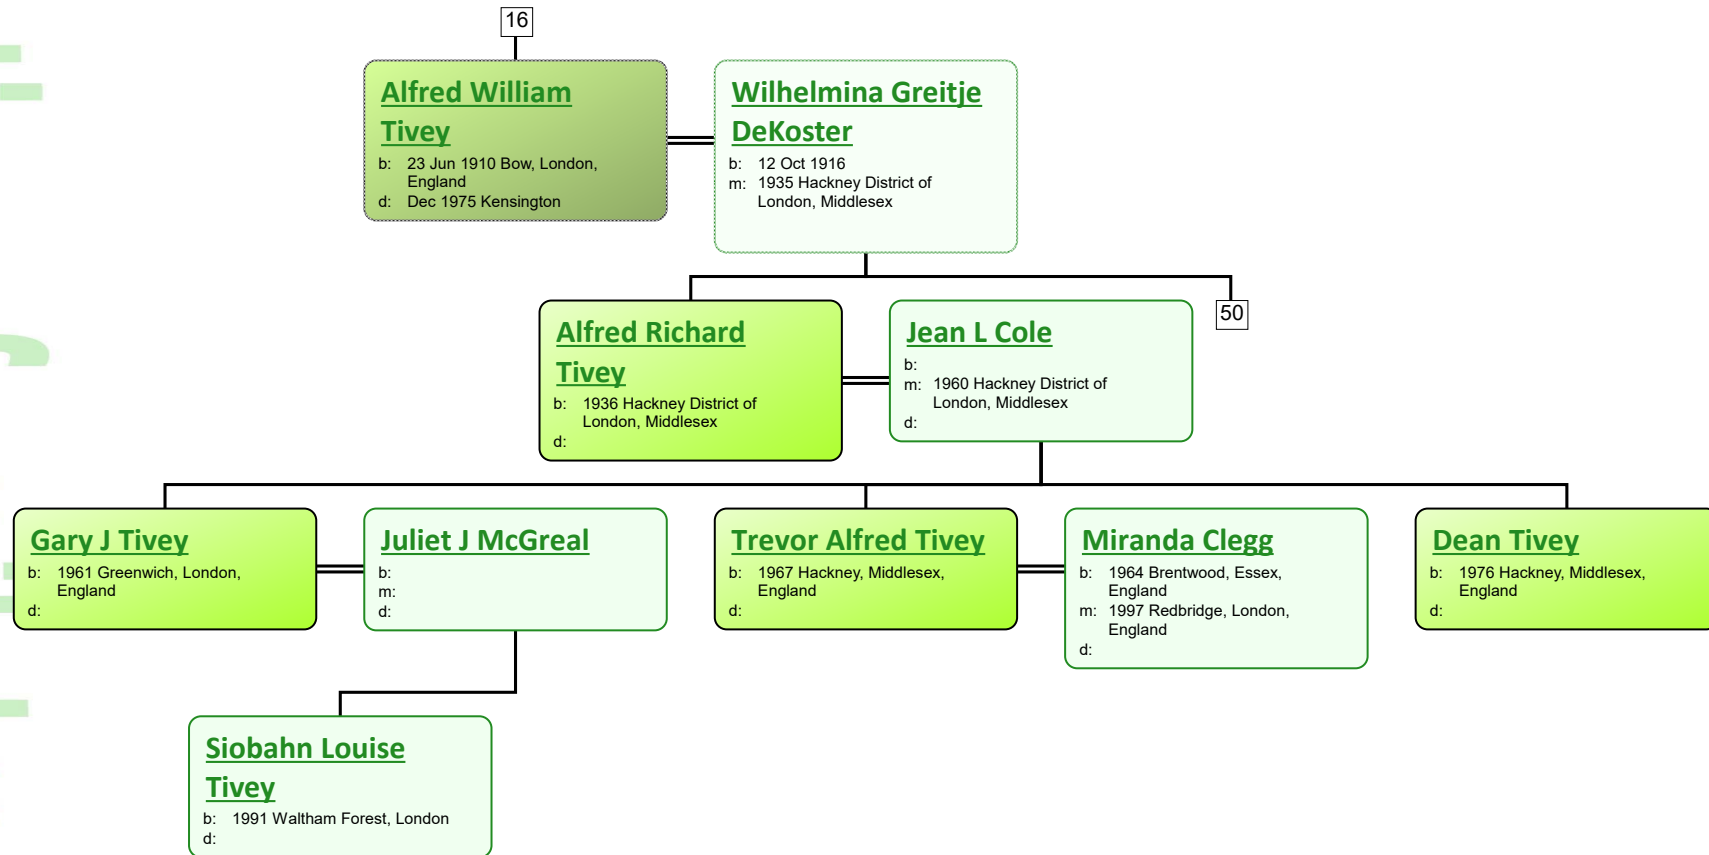

www.tiveyfamilytree.com

www.tiveyfamilytree.com

www.tiveyfamilytree.com

www.tiveyfamilytree.com

www.tiveyfamilytree.com

www.tiveyfamilytree.com

www.tiveyfamilytree.com

www.tiveyfamilytree.com

www.tiveyfamilytree.com

www.tiveyfamilytree.com

34

James Robert Tivey
 b: 22 Mar 1920 Poplar District of London, Middlesex
 d: 1990 Enfield, Middlesex, England

Edith Charlotte Taylor
 b: 05 Dec 1919 Edmonton, Middlesex, England
 m: 1944 Hendon, Middlesex, England