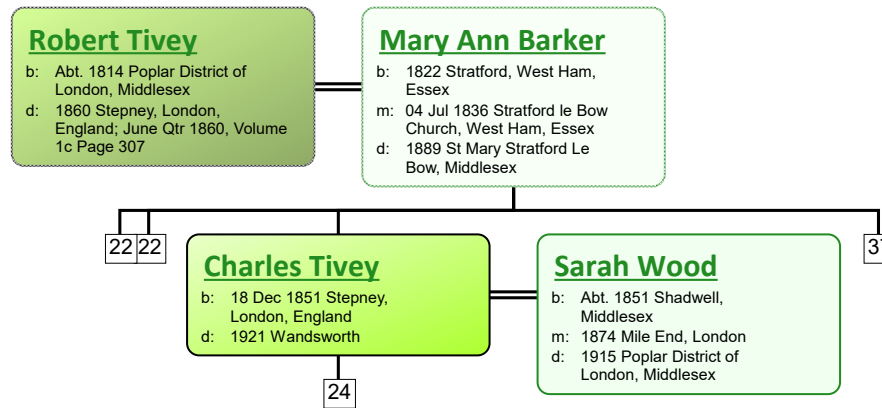

b: 1900 Poplar District of London, Middlesex; Bow
 d: 1924 Hackney District of London, Middlesex

Eunice Mee

b: 1904 Mile End, London
 d:

www.tiveyfamilytree.com

www.tiveyfamilytree.com

www.tiveyfamilytree.com

www.tiveyfamilytree.com

www.tiveyfamilytree.com

34

James Robert Tivey
 b: 22 Mar 1920 Poplar District of London, Middlesex
 d: 1990 Enfield, Middlesex, England

Edith Charlotte Taylor
 b: 05 Dec 1919 Edmonton, Middlesex, England
 m: 1944 Hendon, Middlesex, England