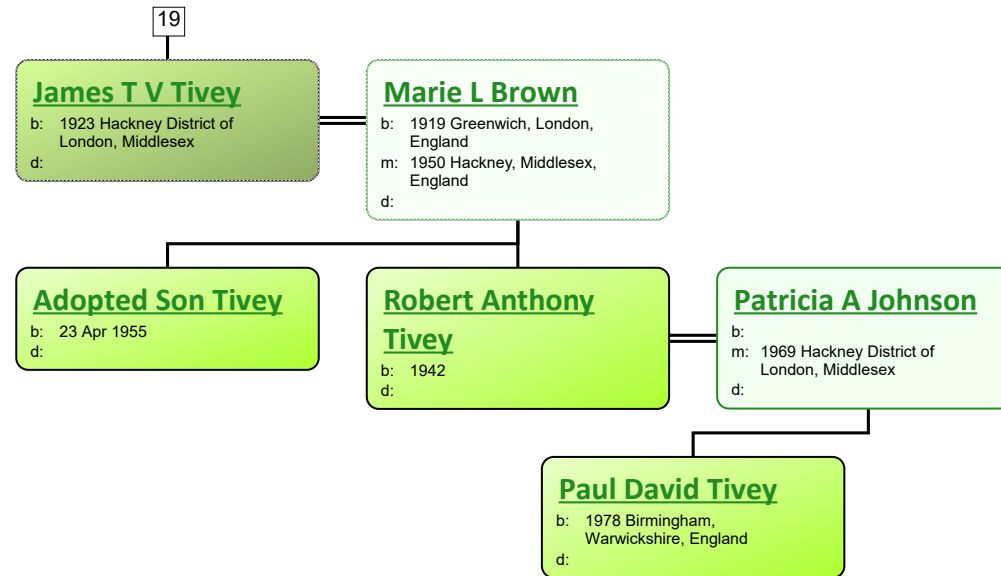

www.tiveyfamilytree.com

www.tiveyfamilytree.com

www.tiveyfamilytree.com

www.tiveyfamilytree.com

www.tiveyfamilytree.com

www.tiveyfamilytree.com

www.tiveyfamilytree.com

www.tiveyfamilytree.com

www.tiveyfamilytree.com

www.tiveyfamilytree.com

34

James Robert Tivey
 b: 22 Mar 1920 Poplar District of London, Middlesex
 d: 1990 Enfield, Middlesex, England

Edith Charlotte Taylor
 b: 05 Dec 1919 Edmonton, Middlesex, England
 m: 1944 Hendon, Middlesex, England