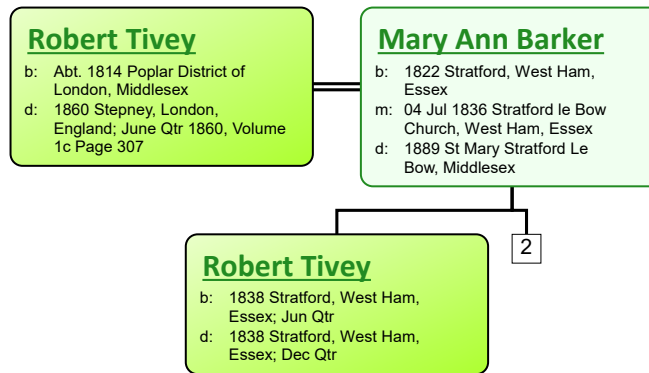

Descendant Chart for Robert Tivey

www.tiveyfamilytree.com

Robert Tivey

b: Abt. 1814 Poplar District of London, Middlesex
 d: 1860 Stepney, London, England; June Qtr 1860, Volume 1c Page 307

Mary Ann Barker

b: 1822 Stratford, West Ham, Essex
 m: 04 Jul 1836 Stratford le Bow Church, West Ham, Essex
 d: 1889 St Mary Stratford Le Bow, Middlesex

2

Mary Ann Tivey

b: 1841 Stratford, West Ham, Essex
 d: 1917 London, Middlesex, England

www.tiveyfamilytree.com

www.tiveyfamilytree.com

34

James Robert Tivey
 b: 22 Mar 1920 Poplar District of London, Middlesex
 d: 1990 Enfield, Middlesex, England

Edith Charlotte Taylor
 b: 05 Dec 1919 Edmonton, Middlesex, England
 m: 1944 Hendon, Middlesex, England