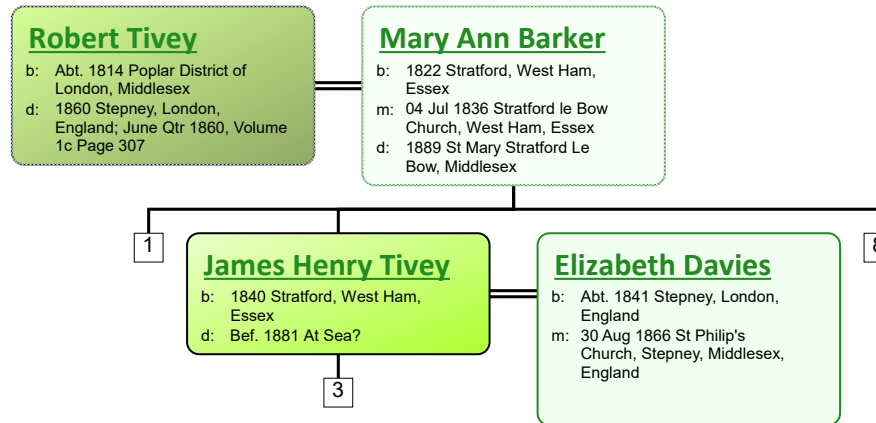

Descendant Chart for Robert Tivey

www.tiveyfamilytree.com

Robert Tivey

b: Abt. 1814 Poplar District of London, Middlesex
 d: 1860 Stepney, London, England; June Qtr 1860, Volume 1c Page 307

Mary Ann Barker

b: 1822 Stratford, West Ham, Essex
 m: 04 Jul 1836 Stratford le Bow Church, West Ham, Essex
 d: 1889 St Mary Stratford Le Bow, Middlesex

2

Mary Ann Tivey

b: 1841 Stratford, West Ham, Essex
 d: 1917 London, Middlesex, England

www.tiveyfamilytree.com

www.tiveyfamilytree.com

34

James Robert Tivey
 b: 22 Mar 1920 Poplar District of London, Middlesex
 d: 1990 Enfield, Middlesex, England

Edith Charlotte Taylor
 b: 05 Dec 1919 Edmonton, Middlesex, England
 m: 1944 Hendon, Middlesex, England