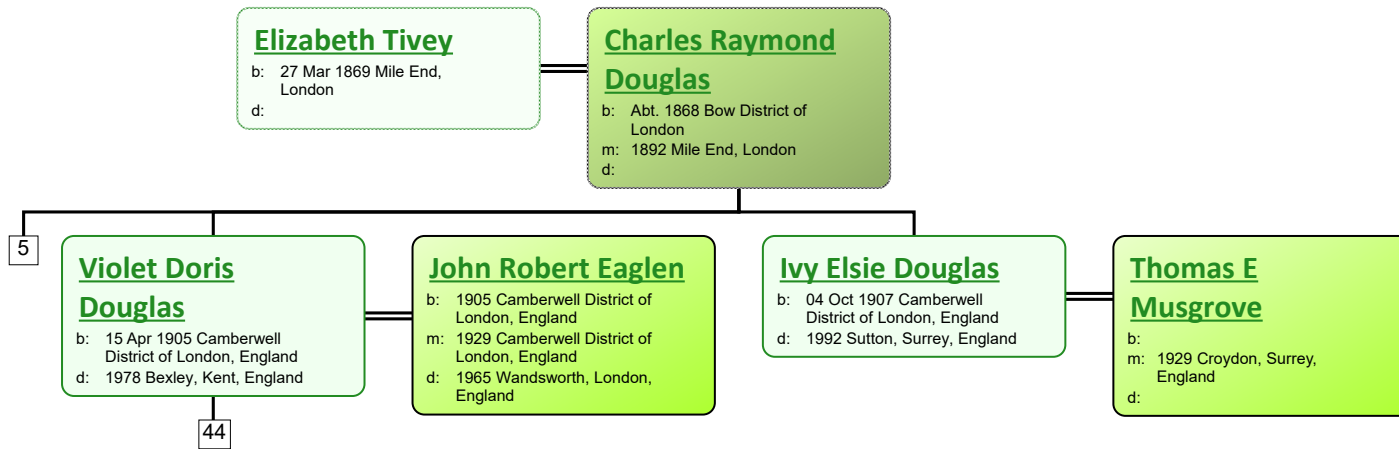

Descendant Chart for Robert Tivey

www.tiveyfamilytree.com

Robert Tivey

b: Abt. 1814 Poplar District of London, Middlesex
 d: 1860 Stepney, London, England; June Qtr 1860, Volume 1c Page 307

Mary Ann Barker

b: 1822 Stratford, West Ham, Essex
 m: 04 Jul 1836 Stratford le Bow Church, West Ham, Essex
 d: 1889 St Mary Stratford Le Bow, Middlesex

2

Mary Ann Tivey

b: 1841 Stratford, West Ham, Essex
 d: 1917 London, Middlesex, England