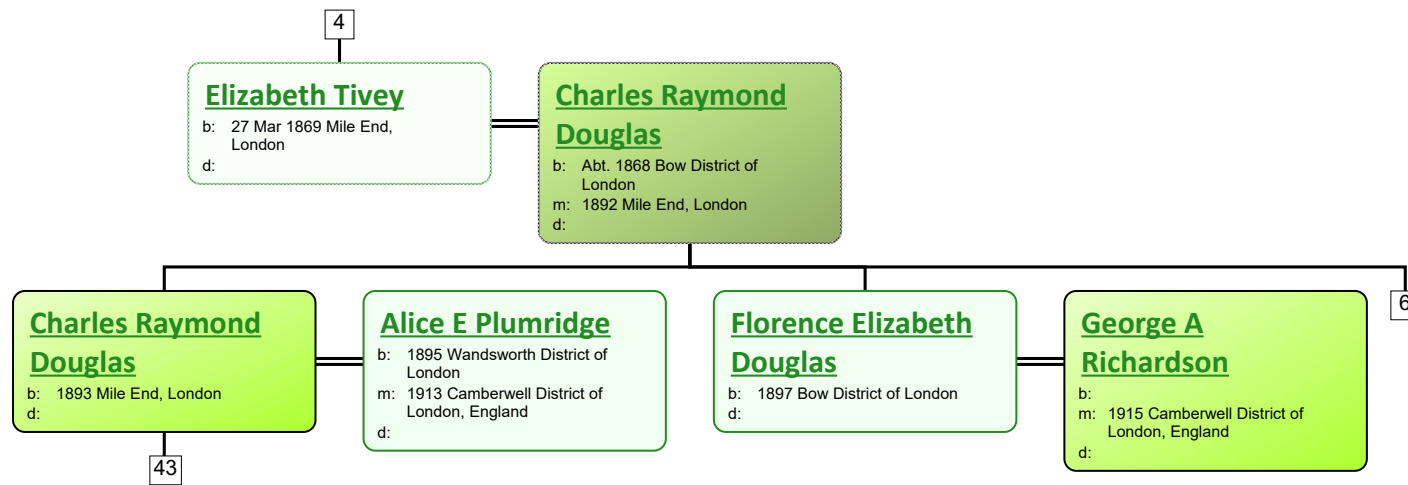

Descendant Chart for Robert Tivey

www.tiveyfamilytree.com

Robert Tivey

b: Abt. 1814 Poplar District of London, Middlesex
 d: 1860 Stepney, London, England; June Qtr 1860, Volume 1c Page 307

Mary Ann Barker

b: 1822 Stratford, West Ham, Essex
 m: 04 Jul 1836 Stratford le Bow Church, West Ham, Essex
 d: 1889 St Mary Stratford Le Bow, Middlesex

2

Mary Ann Tivey

b: 1841 Stratford, West Ham, Essex
 d: 1917 London, Middlesex, England