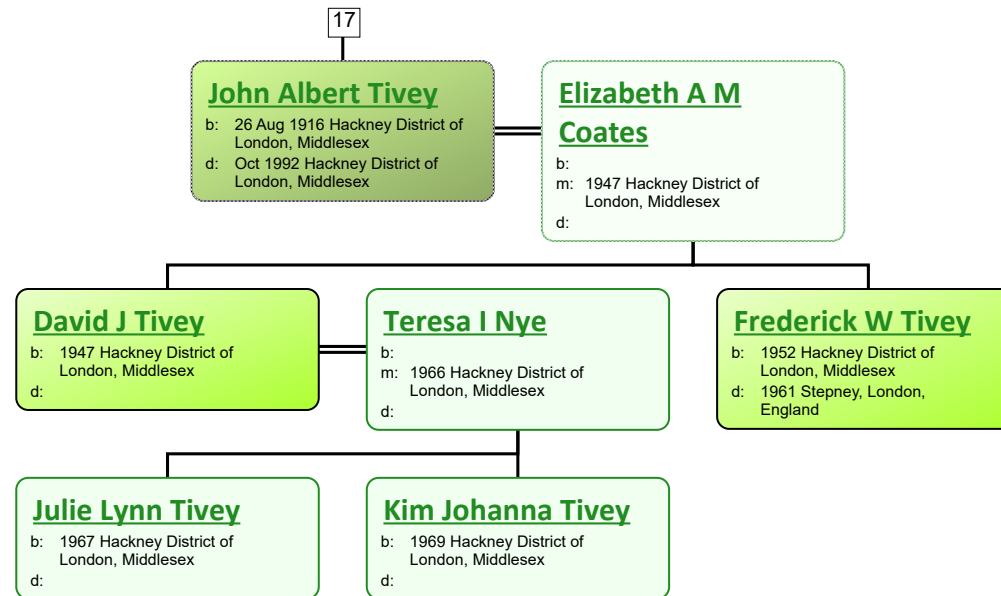

www.tiveyfamilytree.com