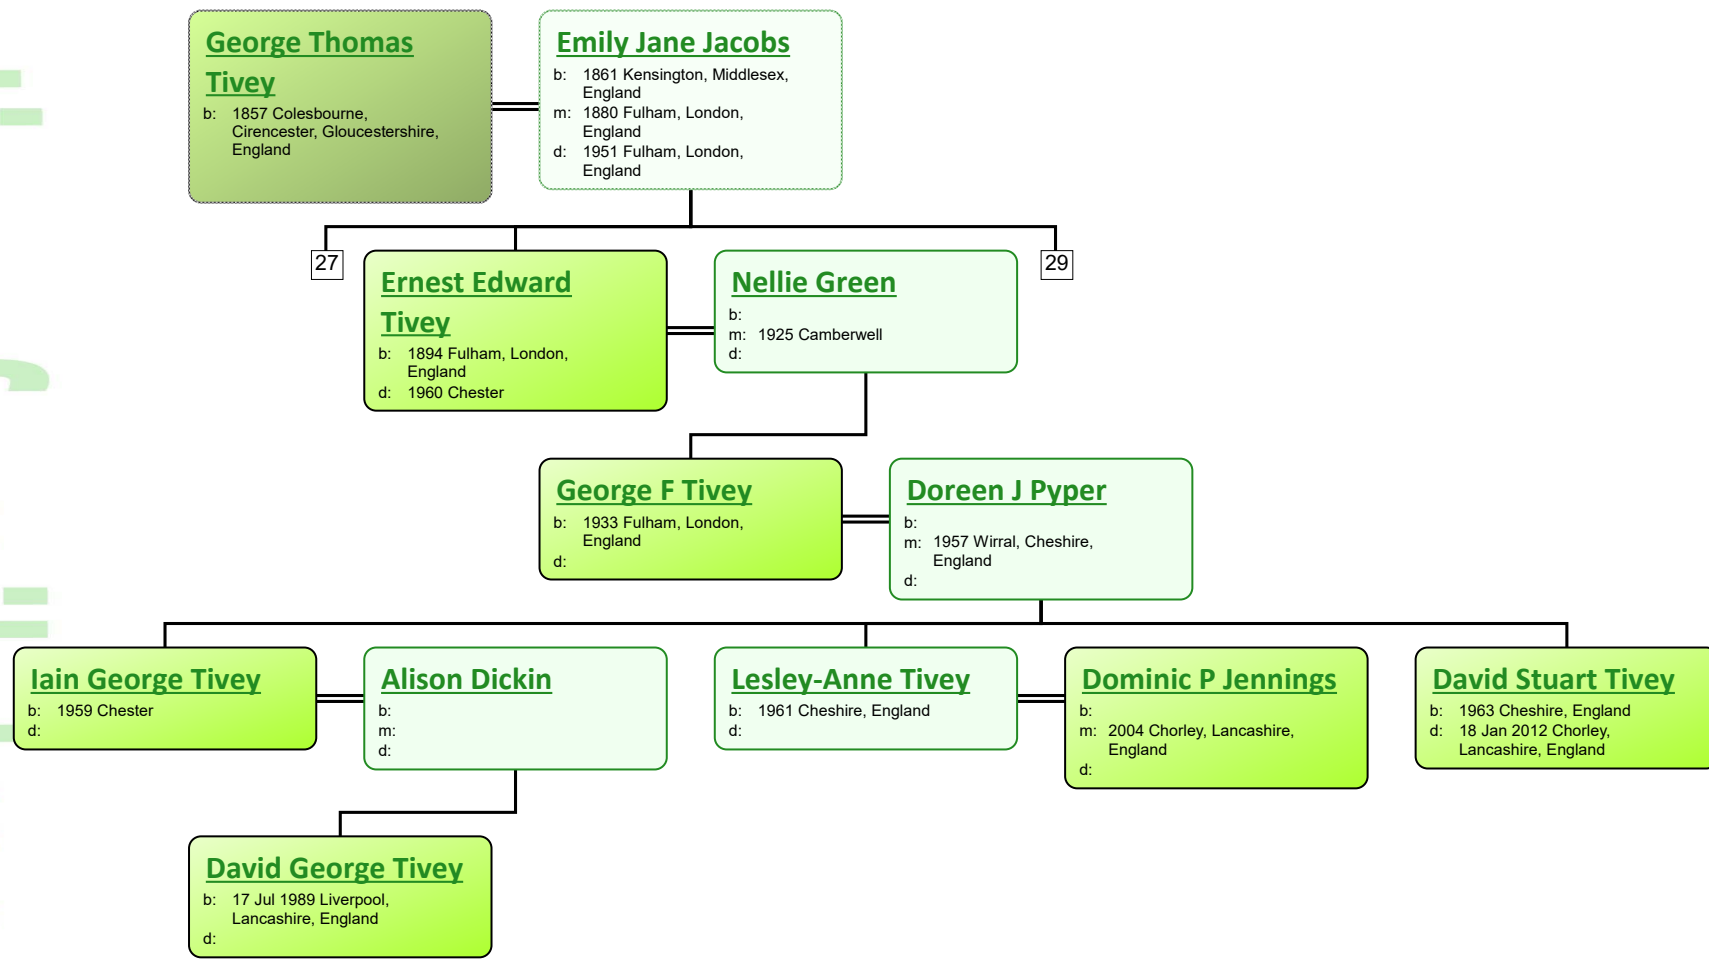

Descendant Chart for William Tivey

www.tiveyfamilytree.com

www.tiveyfamilytree.com

www.tiveyfamilytree.com

www.tiveyfamilytree.com

www.tiveyfamilytree.com

www.tiveyfamilytree.com

www.tiveyfamilytree.com

www.tiveyfamilytree.com

3

Elizabeth Tivey

b: 1841 Heather, Leicestershire,
England
d: 1928 Ashby de la Zouch,
Leicestershire, England

Uriah George Tivey

b: 1866 Heather, Leicestershire,
England
d: 1944 Ashby de la Zouch,
Leicestershire, England

www.tiveyfamilytree.com

www.tiveyfamilytree.com

www.tiveyfamilytree.com

37

Herbert Joseph Tivey
 b: 1901 Billerica, Lowell, Massachusetts, USA
 d: 06 Jul 1960 Tewkesbury, Lowell, Massachusetts, USA

Lilian Hopkinson
 b: 1916 Newburyport, Essex, Massachusetts, USA
 m:
 d: 1995 Lowell, Massachusetts, USA