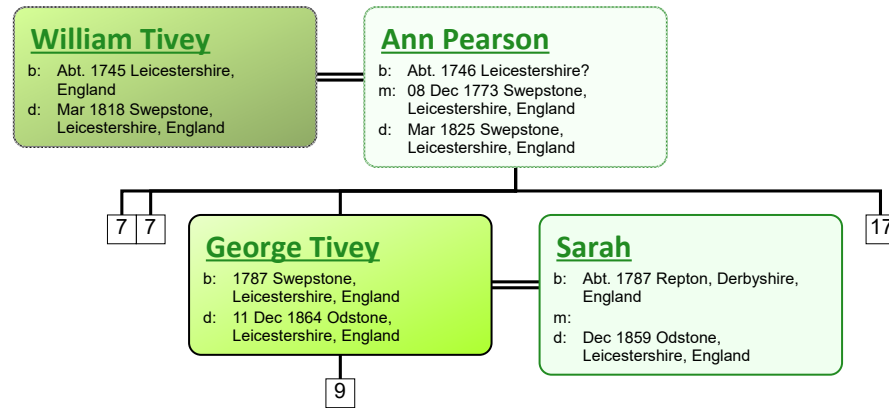

Descendant Chart for William Tivey

www.tiveyfamilytree.com

www.tiveyfamilytree.com

www.tiveyfamilytree.com

www.tiveyfamilytree.com

www.tiveyfamilytree.com

www.tiveyfamilytree.com

www.tiveyfamilytree.com

www.tiveyfamilytree.com

3

Elizabeth Tivey

b: 1841 Heather, Leicestershire,
England
d: 1928 Ashby de la Zouch,
Leicestershire, England

Uriah George Tivey

b: 1866 Heather, Leicestershire,
England
d: 1944 Ashby de la Zouch,
Leicestershire, England

www.tiveyfamilytree.com

www.tiveyfamilytree.com

www.tiveyfamilytree.com

37

Herbert Joseph Tivey
 b: 1901 Billerica, Lowell, Massachusetts, USA
 d: 06 Jul 1960 Tewkesbury, Lowell, Massachusetts, USA

Lilian Hopkinson
 b: 1916 Newburyport, Essex, Massachusetts, USA
 m:
 d: 1995 Lowell, Massachusetts, USA