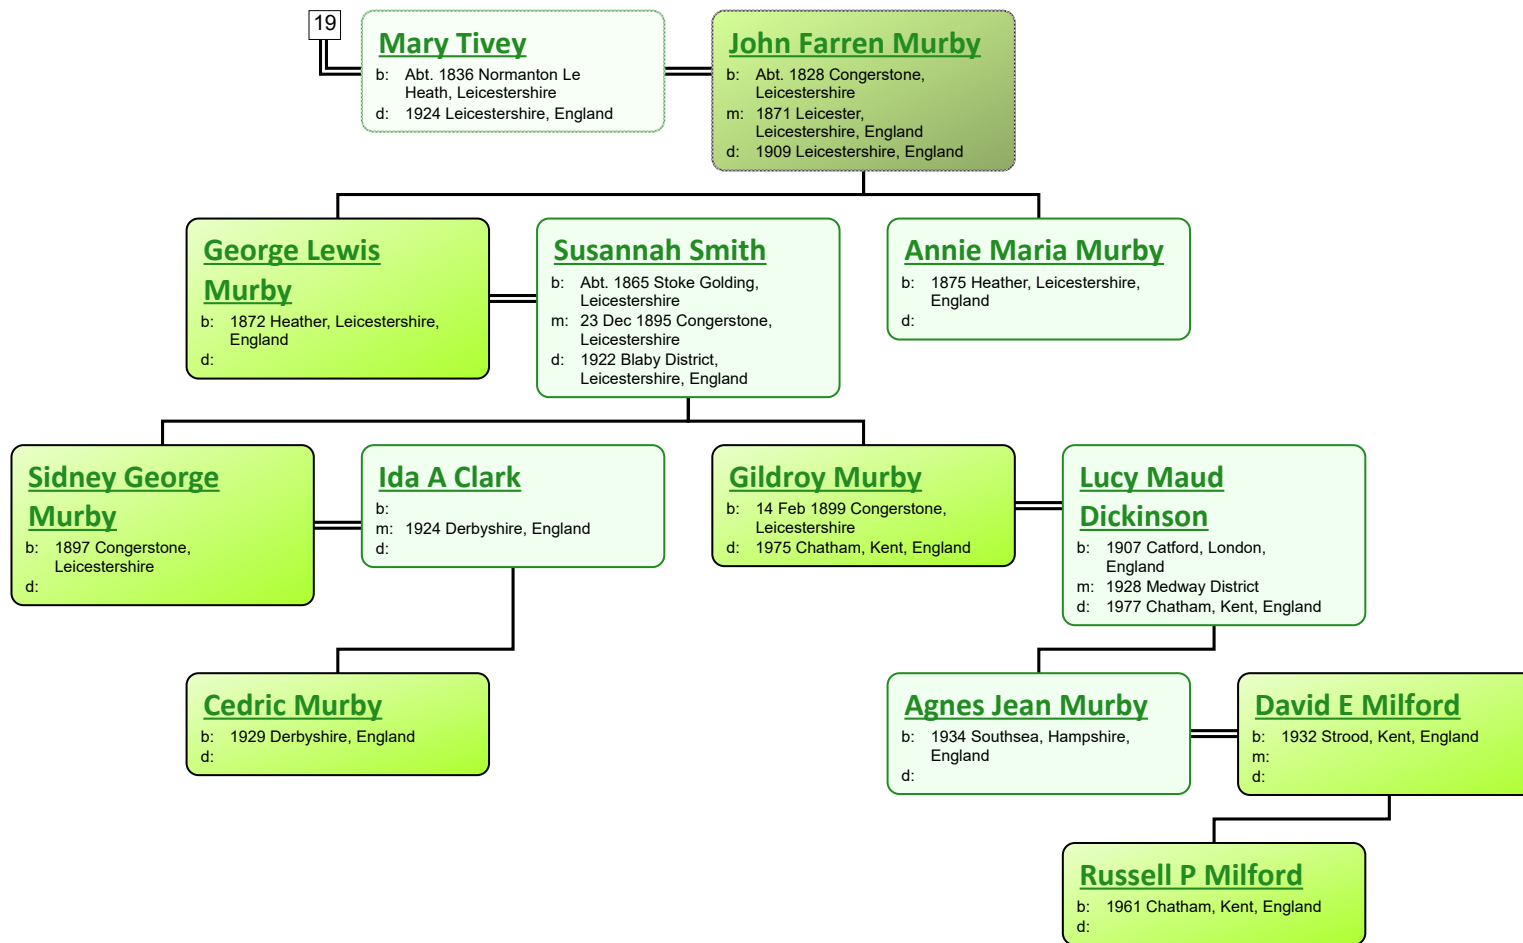

Descendant Chart for William Tivey

www.tiveyfamilytree.com

www.tiveyfamilytree.com

www.tiveyfamilytree.com

www.tiveyfamilytree.com

www.tiveyfamilytree.com

www.tiveyfamilytree.com

www.tiveyfamilytree.com

www.tiveyfamilytree.com

3

Elizabeth Tivey

b: 1841 Heather, Leicestershire,
England
d: 1928 Ashby de la Zouch,
Leicestershire, England

Uriah George Tivey

b: 1866 Heather, Leicestershire,
England
d: 1944 Ashby de la Zouch,
Leicestershire, England