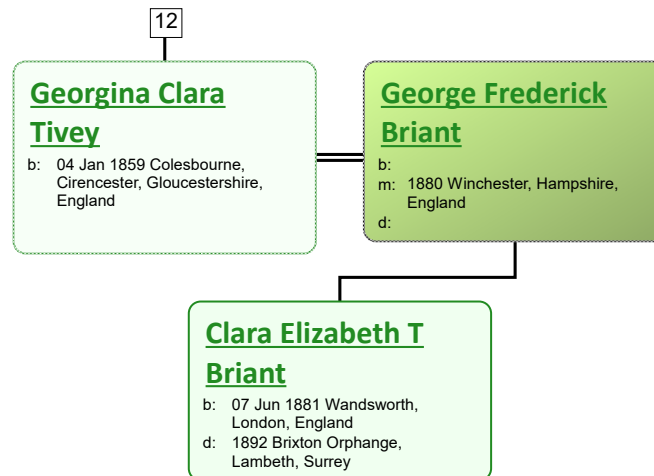

www.tiveyfamilytree.com

3

Elizabeth Tivey

b: 1841 Heather, Leicestershire,
England
d: 1928 Ashby de la Zouch,
Leicestershire, England

Uriah George Tivey

b: 1866 Heather, Leicestershire,
England
d: 1944 Ashby de la Zouch,
Leicestershire, England

www.tiveyfamilytree.com

www.tiveyfamilytree.com

www.tiveyfamilytree.com

37

Herbert Joseph Tivey
 b: 1901 Billerica, Lowell, Massachusetts, USA
 d: 06 Jul 1960 Tewkesbury, Lowell, Massachusetts, USA

Lilian Hopkinson
 b: 1916 Newburyport, Essex, Massachusetts, USA
 m:
 d: 1995 Lowell, Massachusetts, USA