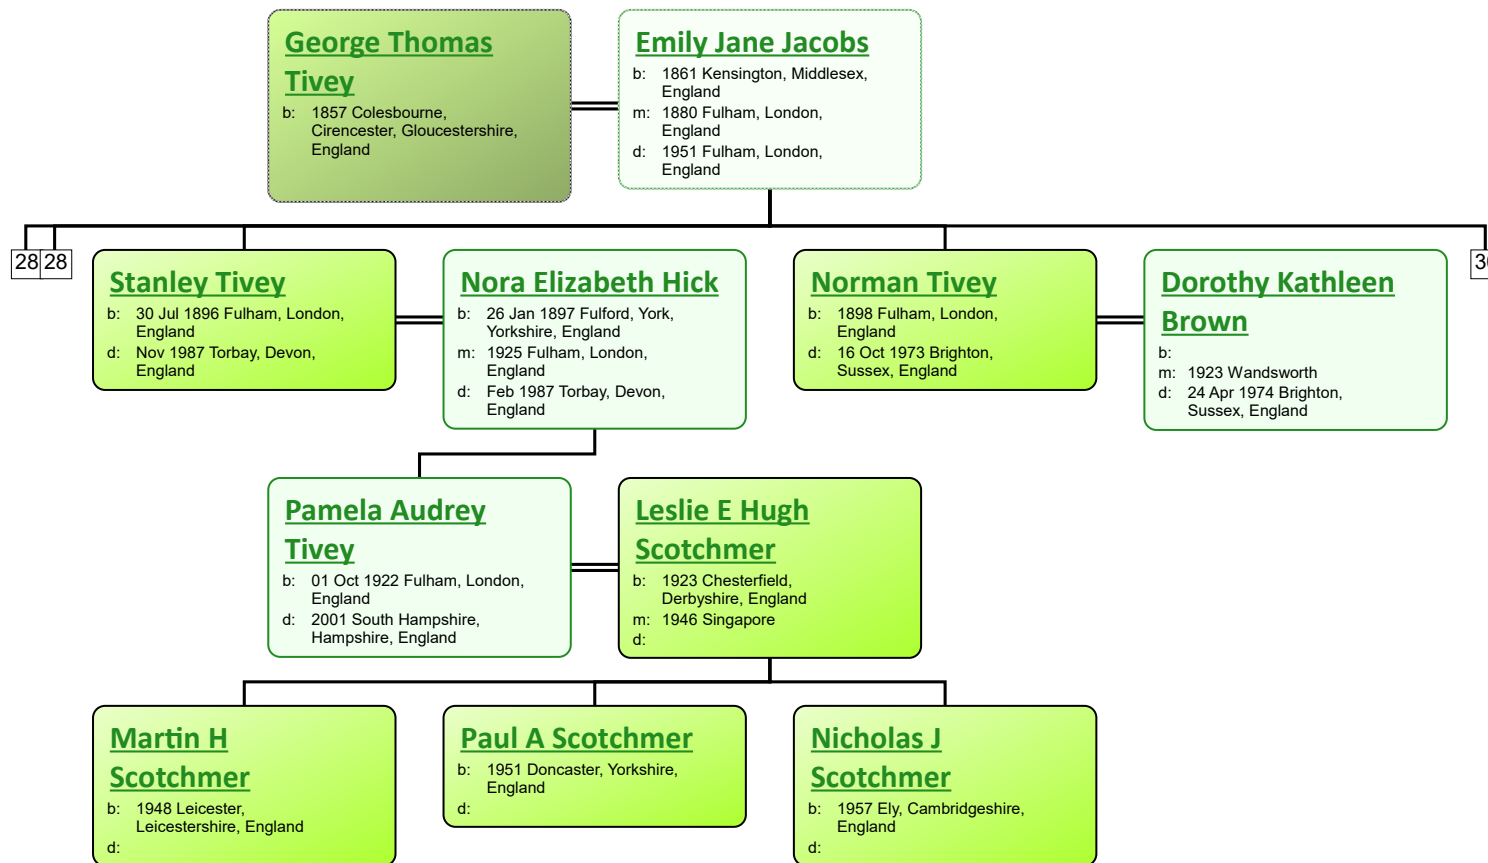

Descendant Chart for William Tivey

www.tiveyfamilytree.com

www.tiveyfamilytree.com

www.tiveyfamilytree.com

www.tiveyfamilytree.com

www.tiveyfamilytree.com

www.tiveyfamilytree.com

www.tiveyfamilytree.com

www.tiveyfamilytree.com

3

Elizabeth Tivey

b: 1841 Heather, Leicestershire,
England
d: 1928 Ashby de la Zouch,
Leicestershire, England

Uriah George Tivey

b: 1866 Heather, Leicestershire,
England
d: 1944 Ashby de la Zouch,
Leicestershire, England

www.tiveyfamilytree.com

www.tiveyfamilytree.com

www.tiveyfamilytree.com

37

Herbert Joseph Tivey
 b: 1901 Billerica, Lowell, Massachusetts, USA
 d: 06 Jul 1960 Tewkesbury, Lowell, Massachusetts, USA

Lilian Hopkinson
 b: 1916 Newburyport, Essex, Massachusetts, USA
 m:
 d: 1995 Lowell, Massachusetts, USA