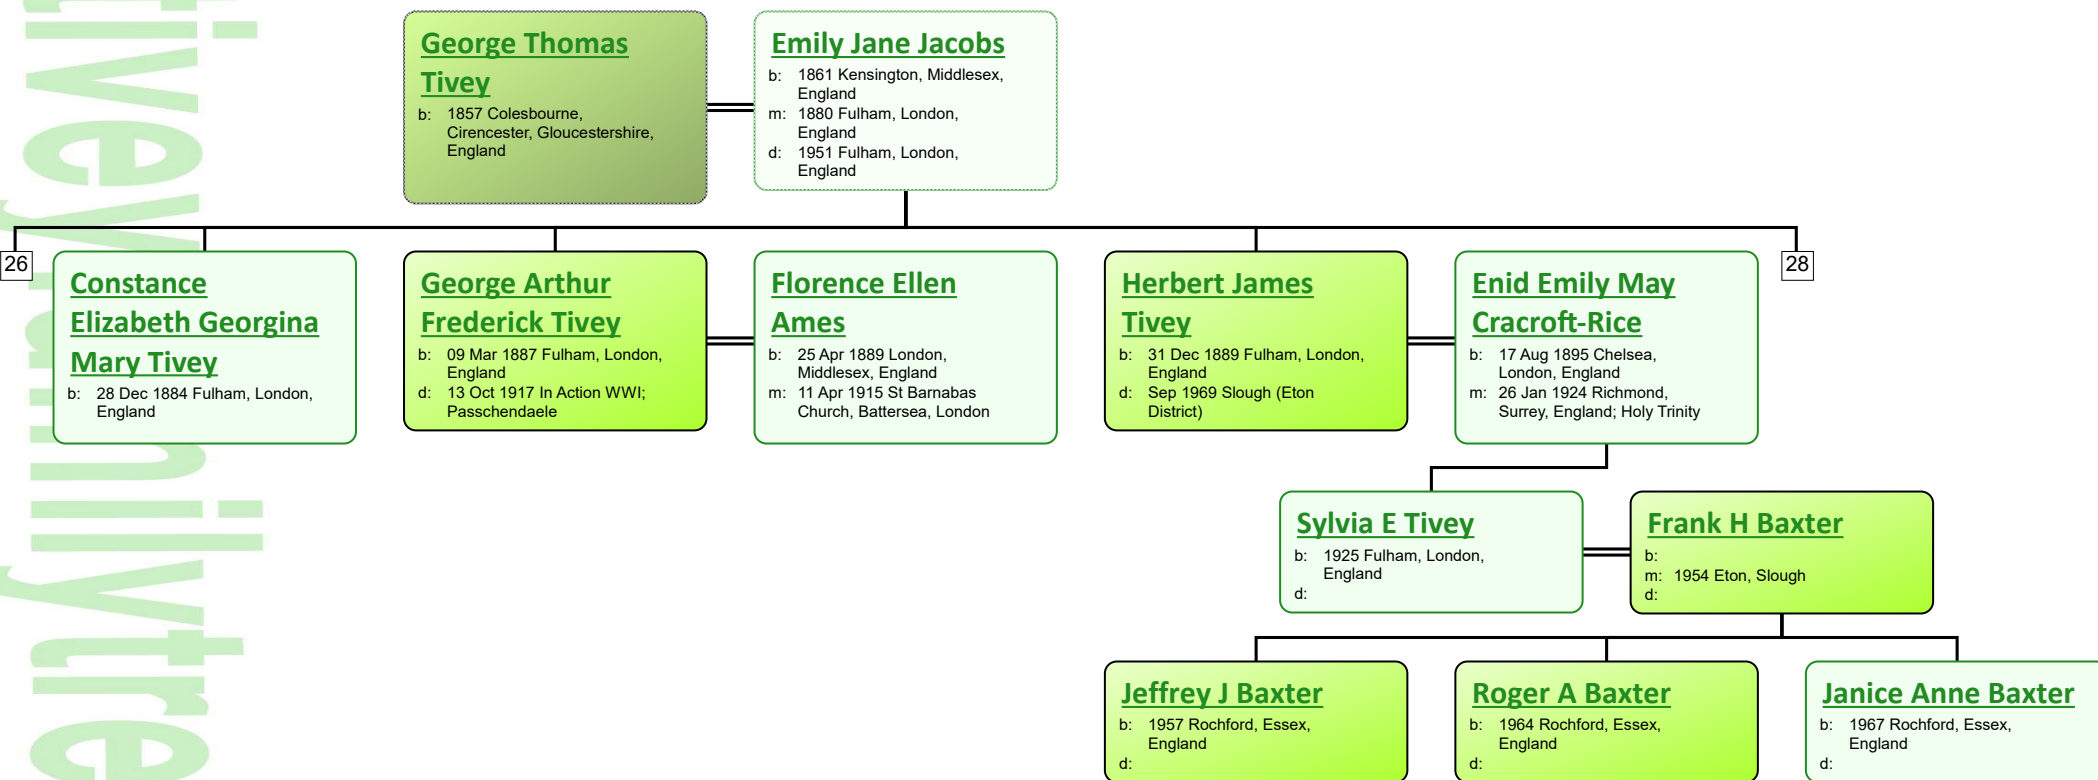

www.tiveyfamilytree.com

3

Elizabeth Tivey

b: 1841 Heather, Leicestershire,
England
d: 1928 Ashby de la Zouch,
Leicestershire, England

Uriah George Tivey

b: 1866 Heather, Leicestershire,
England
d: 1944 Ashby de la Zouch,
Leicestershire, England

www.tiveyfamilytree.com

www.tiveyfamilytree.com

www.tiveyfamilytree.com

37

Herbert Joseph Tivey
 b: 1901 Billerica, Lowell, Massachusetts, USA
 d: 06 Jul 1960 Tewkesbury, Lowell, Massachusetts, USA

Lilian Hopkinson
 b: 1916 Newburyport, Essex, Massachusetts, USA
 m:
 d: 1995 Lowell, Massachusetts, USA