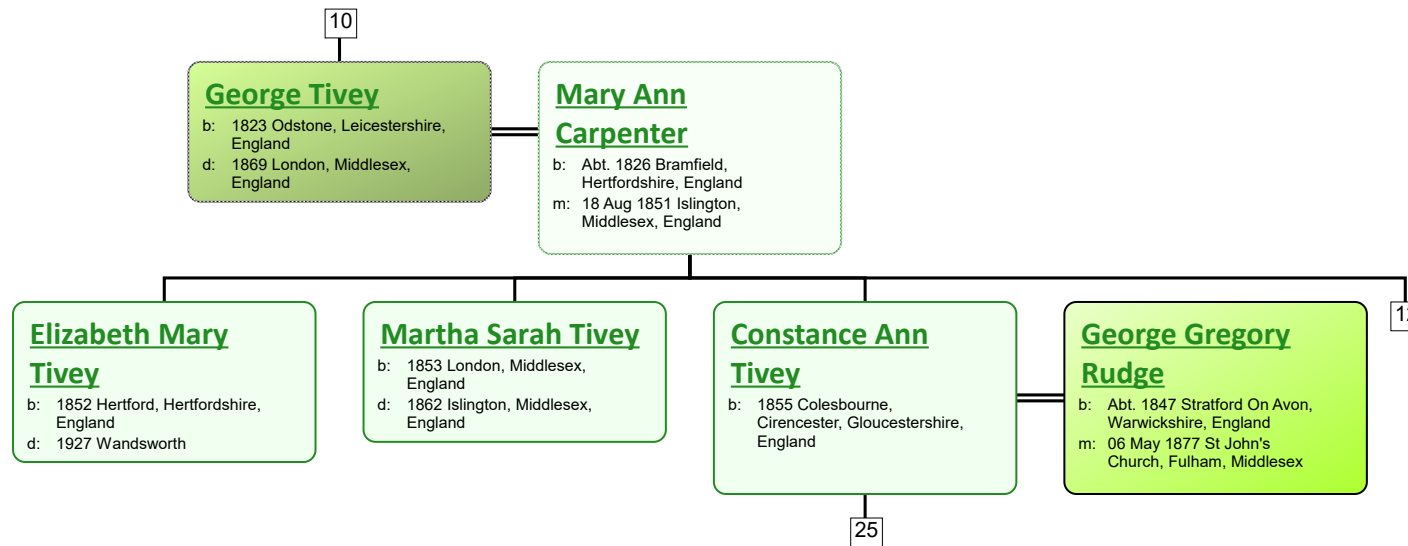

Descendant Chart for William Tivey

www.tiveyfamilytree.com

www.tiveyfamilytree.com

www.tiveyfamilytree.com

www.tiveyfamilytree.com

www.tiveyfamilytree.com

www.tiveyfamilytree.com

www.tiveyfamilytree.com

www.tiveyfamilytree.com

3

Elizabeth Tivey

b: 1841 Heather, Leicestershire,
England
d: 1928 Ashby de la Zouch,
Leicestershire, England

Uriah George Tivey

b: 1866 Heather, Leicestershire,
England
d: 1944 Ashby de la Zouch,
Leicestershire, England

www.tiveyfamilytree.com

www.tiveyfamilytree.com

www.tiveyfamilytree.com

37

Herbert Joseph Tivey
 b: 1901 Billerica, Lowell, Massachusetts, USA
 d: 06 Jul 1960 Tewkesbury, Lowell, Massachusetts, USA

Lilian Hopkinson
 b: 1916 Newburyport, Essex, Massachusetts, USA
 m:
 d: 1995 Lowell, Massachusetts, USA