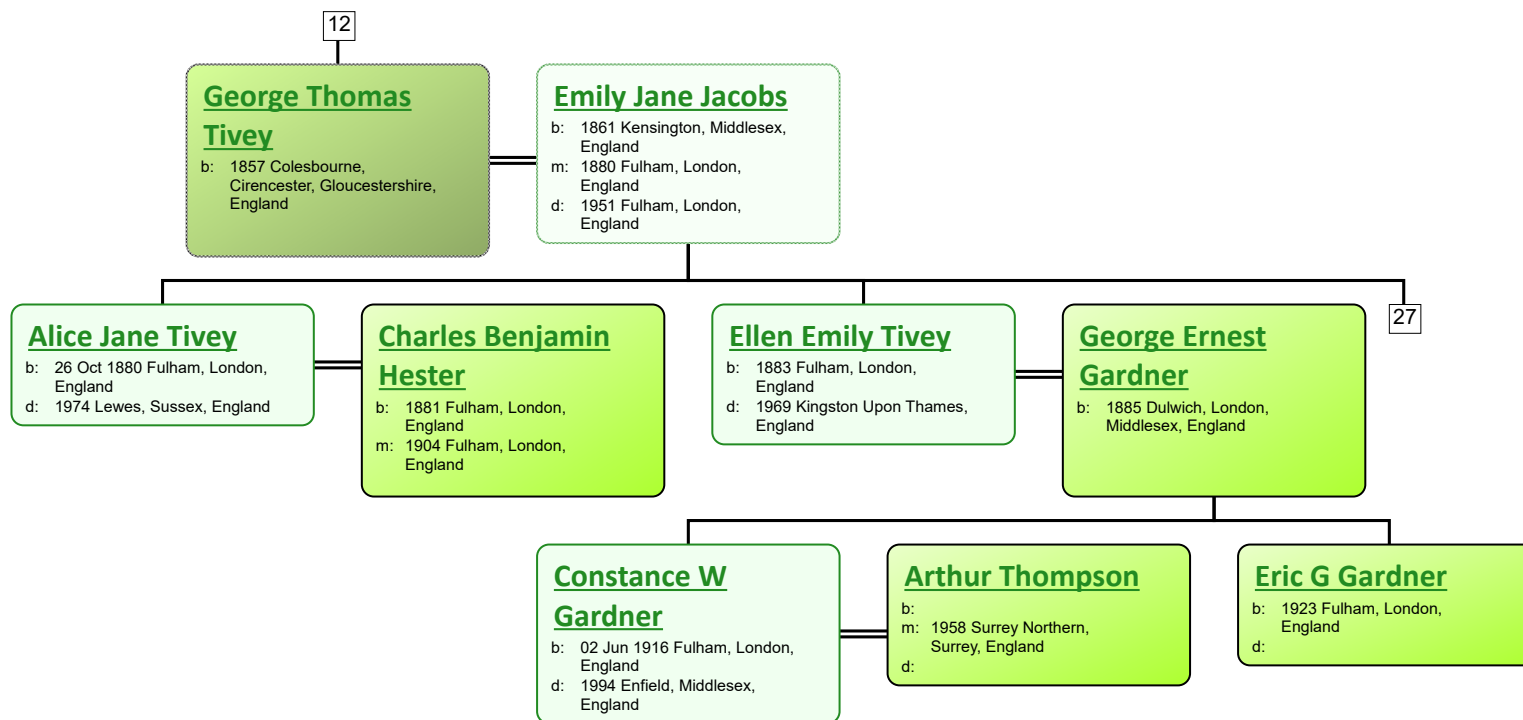

Descendant Chart for William Tivey

www.tiveyfamilytree.com

www.tiveyfamilytree.com

www.tiveyfamilytree.com

www.tiveyfamilytree.com

www.tiveyfamilytree.com

www.tiveyfamilytree.com

www.tiveyfamilytree.com

www.tiveyfamilytree.com

3

Elizabeth Tivey

b: 1841 Heather, Leicestershire,
England
d: 1928 Ashby de la Zouch,
Leicestershire, England

Uriah George Tivey

b: 1866 Heather, Leicestershire,
England
d: 1944 Ashby de la Zouch,
Leicestershire, England

www.tiveyfamilytree.com

www.tiveyfamilytree.com

www.tiveyfamilytree.com

37

Herbert Joseph Tivey
 b: 1901 Billerica, Lowell, Massachusetts, USA
 d: 06 Jul 1960 Tewkesbury, Lowell, Massachusetts, USA

Lilian Hopkinson
 b: 1916 Newburyport, Essex, Massachusetts, USA
 m:
 d: 1995 Lowell, Massachusetts, USA