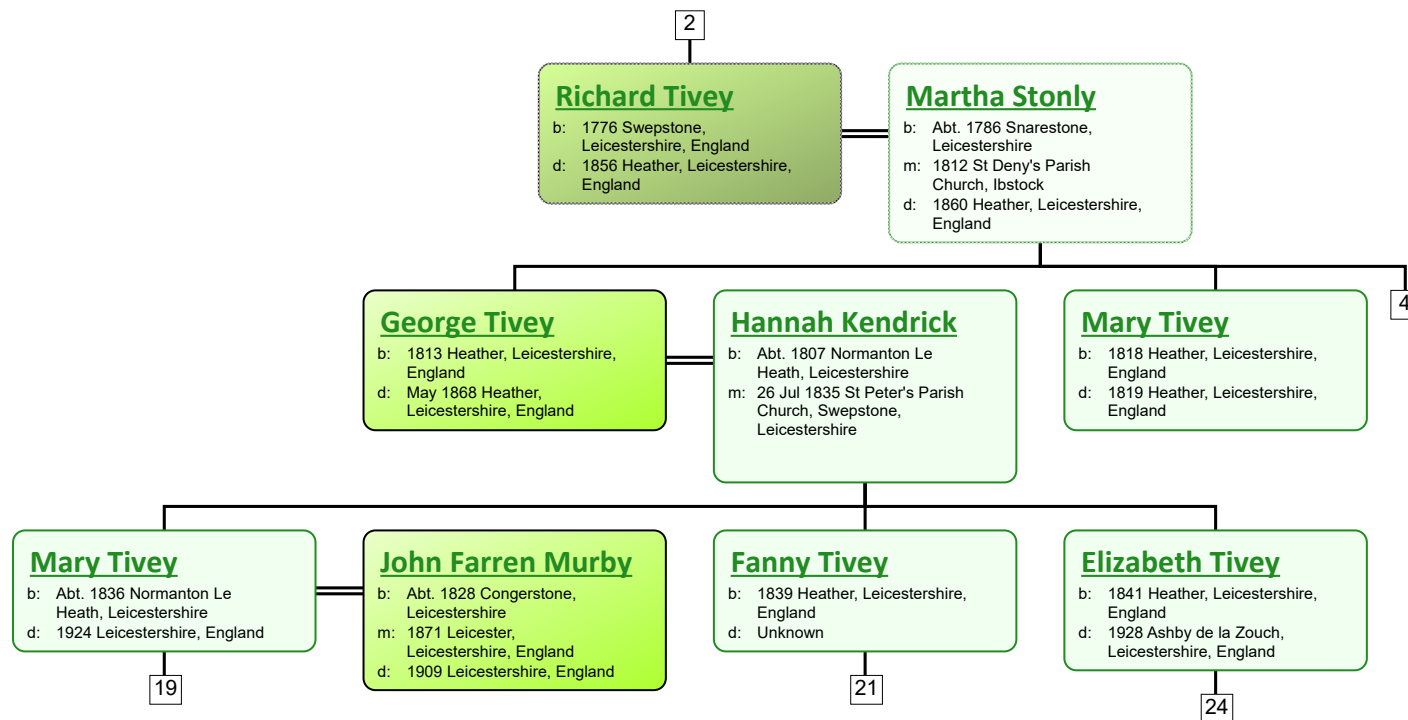

Descendant Chart for William Tivey

www.tiveyfamilytree.com

www.tiveyfamilytree.com

www.tiveyfamilytree.com

www.tiveyfamilytree.com

www.tiveyfamilytree.com

www.tiveyfamilytree.com

www.tiveyfamilytree.com

www.tiveyfamilytree.com

3

Elizabeth Tivey

b: 1841 Heather, Leicestershire,
England
d: 1928 Ashby de la Zouch,
Leicestershire, England

Uriah George Tivey

b: 1866 Heather, Leicestershire,
England
d: 1944 Ashby de la Zouch,
Leicestershire, England

www.tiveyfamilytree.com

www.tiveyfamilytree.com

www.tiveyfamilytree.com

37

Herbert Joseph Tivey
 b: 1901 Billerica, Lowell, Massachusetts, USA
 d: 06 Jul 1960 Tewkesbury, Lowell, Massachusetts, USA

Lilian Hopkinson
 b: 1916 Newburyport, Essex, Massachusetts, USA
 m:
 d: 1995 Lowell, Massachusetts, USA