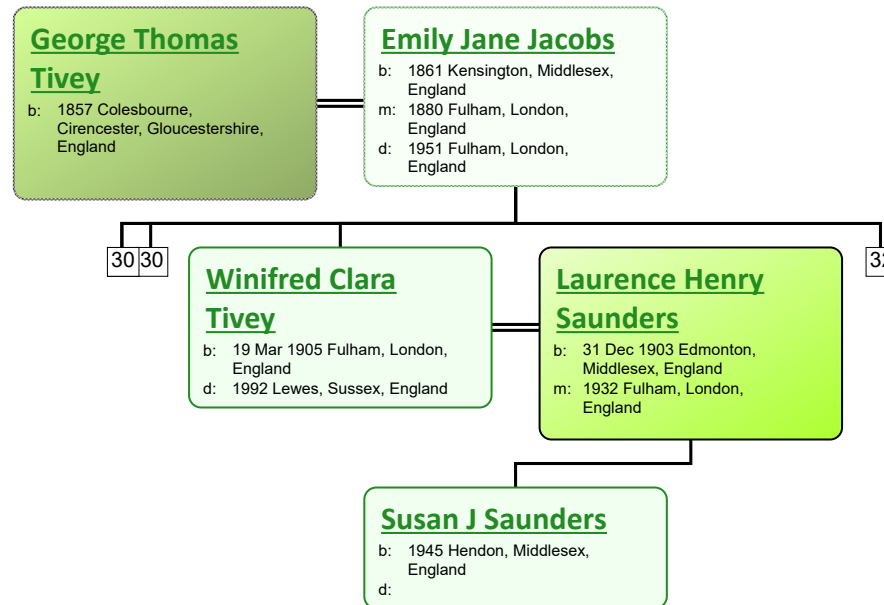

www.tiveyfamilytree.com

3

Elizabeth Tivey

b: 1841 Heather, Leicestershire,
England
d: 1928 Ashby de la Zouch,
Leicestershire, England

Uriah George Tivey

b: 1866 Heather, Leicestershire,
England
d: 1944 Ashby de la Zouch,
Leicestershire, England

www.tiveyfamilytree.com

www.tiveyfamilytree.com

www.tiveyfamilytree.com

37

Herbert Joseph Tivey
 b: 1901 Billerica, Lowell, Massachusetts, USA
 d: 06 Jul 1960 Tewkesbury, Lowell, Massachusetts, USA

Lilian Hopkinson
 b: 1916 Newburyport, Essex, Massachusetts, USA
 m:
 d: 1995 Lowell, Massachusetts, USA

Barbara Tivey
 b: Abt. 1941 USA
 d: 04 Mar 2002 Anna Jaques Hospital, Newburyport, Mass

Garrett Burke Kierce
 b:
 m:
 d:

William W Tivey
 b: USA
 d:

Cheryl M Wagner
 b:
 m: Jul 1965 St Michael's Church, Lowell, Massachusetts, USA
 d: