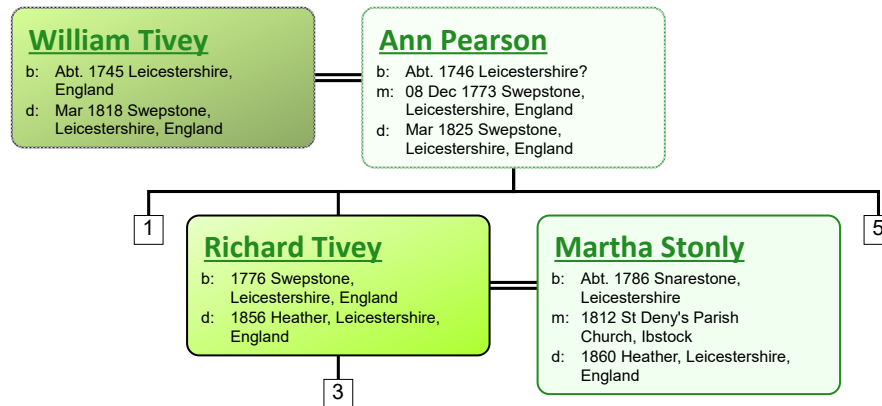

Descendant Chart for William Tivey

www.tiveyfamilytree.com

www.tiveyfamilytree.com

www.tiveyfamilytree.com

www.tiveyfamilytree.com

www.tiveyfamilytree.com

www.tiveyfamilytree.com

www.tiveyfamilytree.com

www.tiveyfamilytree.com

3

Elizabeth Tivey

b: 1841 Heather, Leicestershire,
England
d: 1928 Ashby de la Zouch,
Leicestershire, England

Uriah George Tivey

b: 1866 Heather, Leicestershire,
England
d: 1944 Ashby de la Zouch,
Leicestershire, England