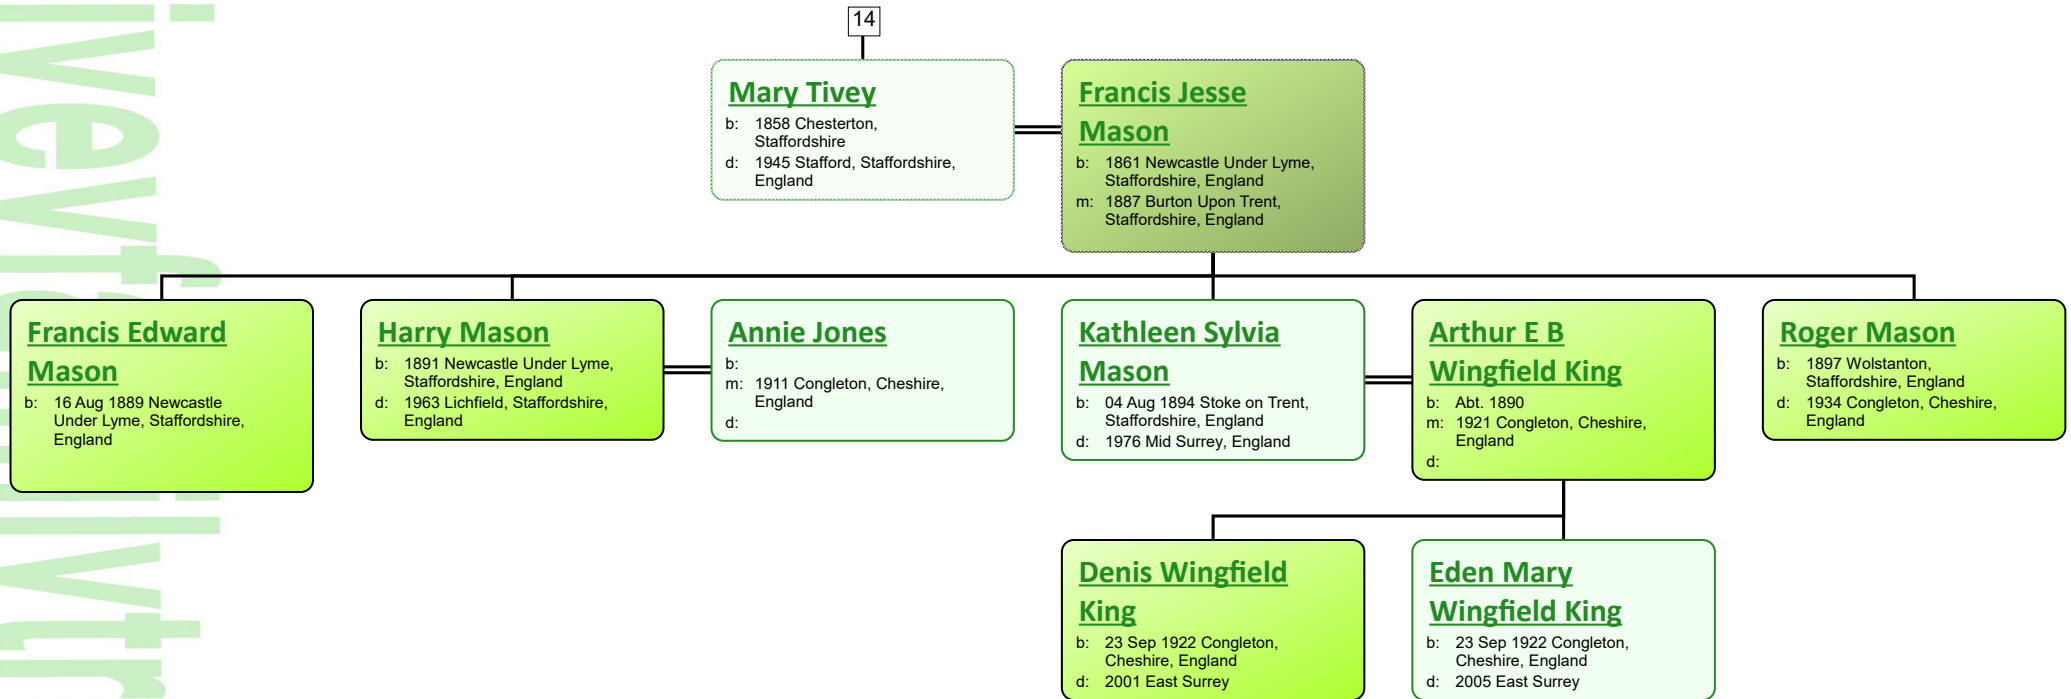

www.tiveyfamilytree.com

3

Elizabeth Tivey

b: 1841 Heather, Leicestershire,
England
d: 1928 Ashby de la Zouch,
Leicestershire, England

Uriah George Tivey

b: 1866 Heather, Leicestershire,
England
d: 1944 Ashby de la Zouch,
Leicestershire, England

www.tiveyfamilytree.com

www.tiveyfamilytree.com

www.tiveyfamilytree.com

37

Herbert Joseph Tivey
 b: 1901 Billerica, Lowell, Massachusetts, USA
 d: 06 Jul 1960 Tewkesbury, Lowell, Massachusetts, USA

Lilian Hopkinson
 b: 1916 Newburyport, Essex, Massachusetts, USA
 m:
 d: 1995 Lowell, Massachusetts, USA