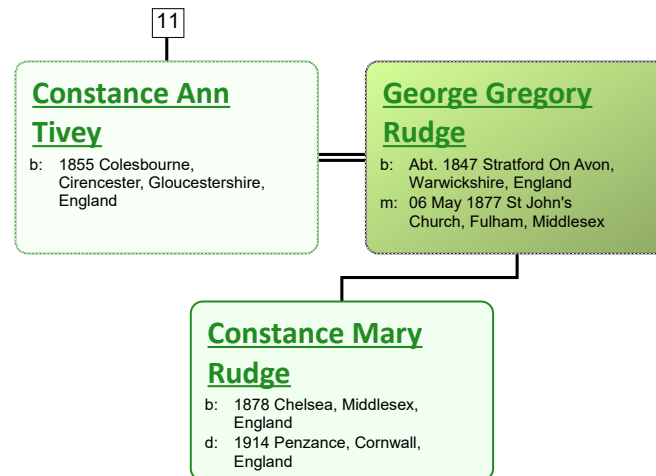

Descendant Chart for William Tivey

www.tiveyfamilytree.com

www.tiveyfamilytree.com

www.tiveyfamilytree.com

www.tiveyfamilytree.com

www.tiveyfamilytree.com

www.tiveyfamilytree.com

www.tiveyfamilytree.com

www.tiveyfamilytree.com

3

Elizabeth Tivey

b: 1841 Heather, Leicestershire,
England
d: 1928 Ashby de la Zouch,
Leicestershire, England

Uriah George Tivey

b: 1866 Heather, Leicestershire,
England
d: 1944 Ashby de la Zouch,
Leicestershire, England

www.tiveyfamilytree.com

www.tiveyfamilytree.com

www.tiveyfamilytree.com

37

Herbert Joseph Tivey
 b: 1901 Billerica, Lowell, Massachusetts, USA
 d: 06 Jul 1960 Tewkesbury, Lowell, Massachusetts, USA

Lilian Hopkinson
 b: 1916 Newburyport, Essex, Massachusetts, USA
 m:
 d: 1995 Lowell, Massachusetts, USA