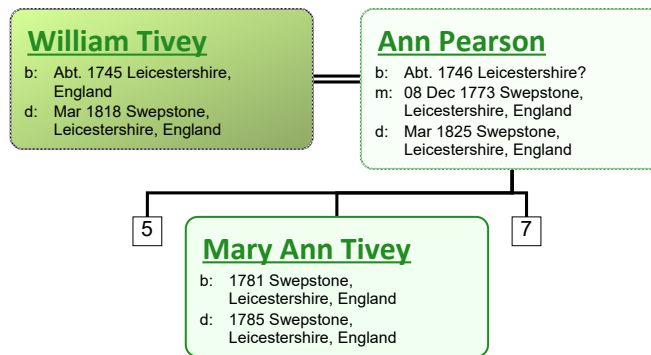

Descendant Chart for William Tivey

www.tiveyfamilytree.com

www.tiveyfamilytree.com

www.tiveyfamilytree.com

www.tiveyfamilytree.com

www.tiveyfamilytree.com

www.tiveyfamilytree.com

www.tiveyfamilytree.com

www.tiveyfamilytree.com

3

Elizabeth Tivey

b: 1841 Heather, Leicestershire,
England
d: 1928 Ashby de la Zouch,
Leicestershire, England

Uriah George Tivey

b: 1866 Heather, Leicestershire,
England
d: 1944 Ashby de la Zouch,
Leicestershire, England

www.tiveyfamilytree.com

www.tiveyfamilytree.com

www.tiveyfamilytree.com

37

Herbert Joseph Tivey
 b: 1901 Billerica, Lowell, Massachusetts, USA
 d: 06 Jul 1960 Tewkesbury, Lowell, Massachusetts, USA

Lilian Hopkinson
 b: 1916 Newburyport, Essex, Massachusetts, USA
 m:
 d: 1995 Lowell, Massachusetts, USA