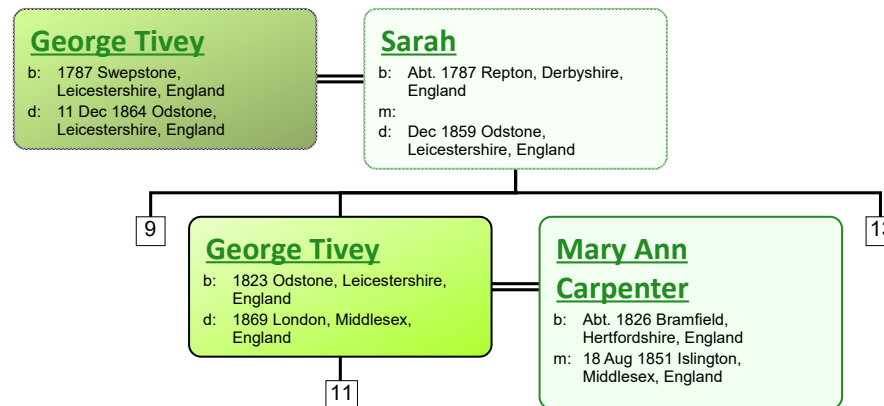

Descendant Chart for William Tivey

www.tiveyfamilytree.com

www.tiveyfamilytree.com

www.tiveyfamilytree.com

www.tiveyfamilytree.com

www.tiveyfamilytree.com

www.tiveyfamilytree.com

www.tiveyfamilytree.com

www.tiveyfamilytree.com

3

Elizabeth Tivey

b: 1841 Heather, Leicestershire,
England
d: 1928 Ashby de la Zouch,
Leicestershire, England

Uriah George Tivey

b: 1866 Heather, Leicestershire,
England
d: 1944 Ashby de la Zouch,
Leicestershire, England

www.tiveyfamilytree.com

www.tiveyfamilytree.com

www.tiveyfamilytree.com

37

Herbert Joseph Tivey
 b: 1901 Billerica, Lowell, Massachusetts, USA
 d: 06 Jul 1960 Tewkesbury, Lowell, Massachusetts, USA

Lilian Hopkinson
 b: 1916 Newburyport, Essex, Massachusetts, USA
 m:
 d: 1995 Lowell, Massachusetts, USA