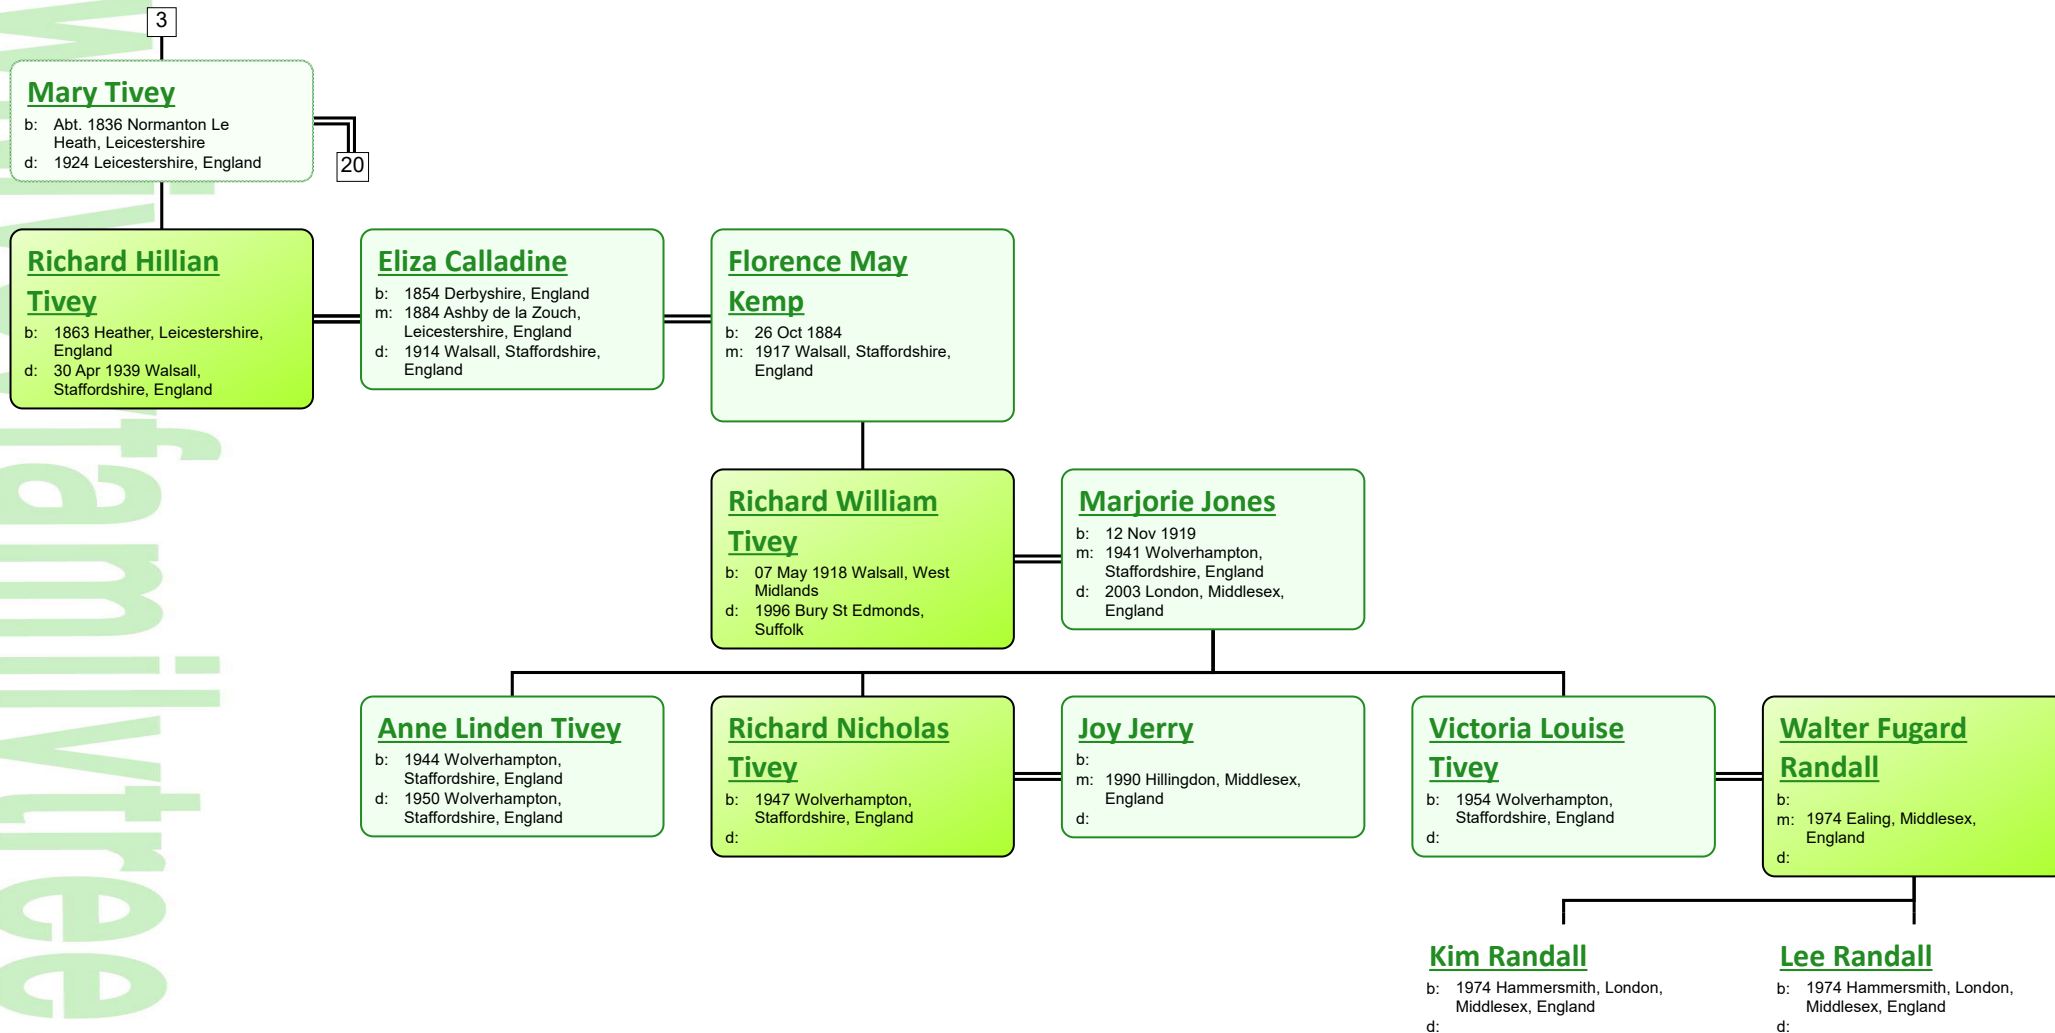

Descendant Chart for William Tivey

www.tiveyfamilytree.com

www.tiveyfamilytree.com

www.tiveyfamilytree.com

www.tiveyfamilytree.com

www.tiveyfamilytree.com

www.tiveyfamilytree.com

www.tiveyfamilytree.com

www.tiveyfamilytree.com

3

Elizabeth Tivey

b: 1841 Heather, Leicestershire,
England
d: 1928 Ashby de la Zouch,
Leicestershire, England

Uriah George Tivey

b: 1866 Heather, Leicestershire,
England
d: 1944 Ashby de la Zouch,
Leicestershire, England

www.tiveyfamilytree.com

www.tiveyfamilytree.com

www.tiveyfamilytree.com

37

Herbert Joseph Tivey
 b: 1901 Billerica, Lowell, Massachusetts, USA
 d: 06 Jul 1960 Tewkesbury, Lowell, Massachusetts, USA

Lilian Hopkinson
 b: 1916 Newburyport, Essex, Massachusetts, USA
 m:
 d: 1995 Lowell, Massachusetts, USA