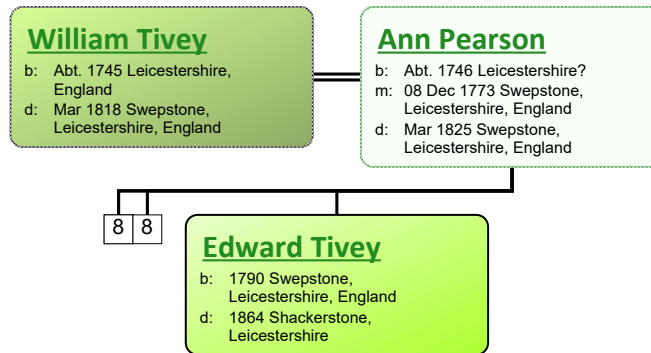

Descendant Chart for William Tivey

www.tiveyfamilytree.com

www.tiveyfamilytree.com

www.tiveyfamilytree.com

www.tiveyfamilytree.com

www.tiveyfamilytree.com

www.tiveyfamilytree.com

www.tiveyfamilytree.com

www.tiveyfamilytree.com

3

Elizabeth Tivey

b: 1841 Heather, Leicestershire,
England
d: 1928 Ashby de la Zouch,
Leicestershire, England

Uriah George Tivey

b: 1866 Heather, Leicestershire,
England
d: 1944 Ashby de la Zouch,
Leicestershire, England