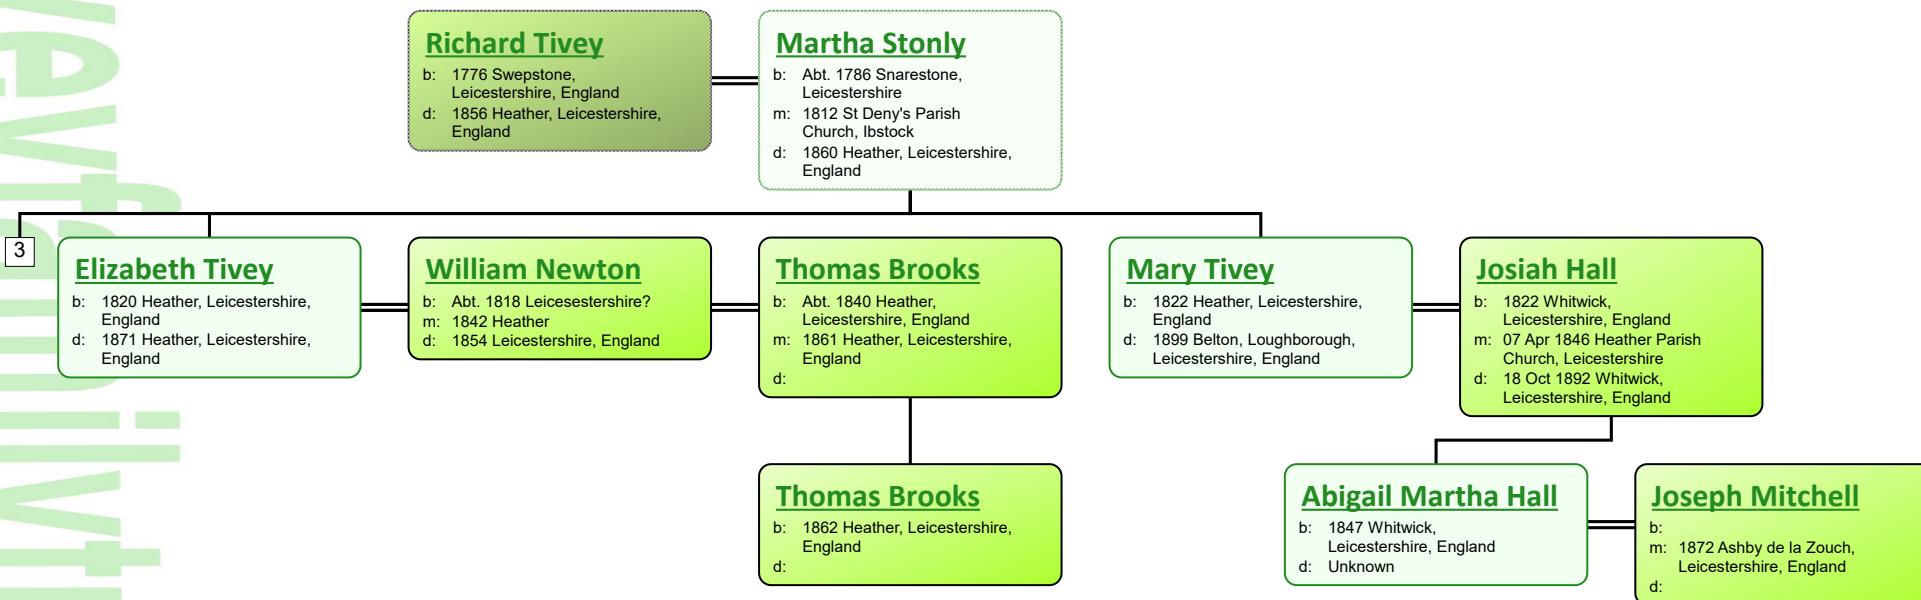

Descendant Chart for William Tivey

www.tiveyfamilytree.com

www.tiveyfamilytree.com

www.tiveyfamilytree.com

www.tiveyfamilytree.com

www.tiveyfamilytree.com

www.tiveyfamilytree.com

www.tiveyfamilytree.com

www.tiveyfamilytree.com

3

Elizabeth Tivey

b: 1841 Heather, Leicestershire,
England
d: 1928 Ashby de la Zouch,
Leicestershire, England

Uriah George Tivey

b: 1866 Heather, Leicestershire,
England
d: 1944 Ashby de la Zouch,
Leicestershire, England

www.tiveyfamilytree.com

www.tiveyfamilytree.com

www.tiveyfamilytree.com

37

Herbert Joseph Tivey
 b: 1901 Billerica, Lowell, Massachusetts, USA
 d: 06 Jul 1960 Tewkesbury, Lowell, Massachusetts, USA

Lilian Hopkinson
 b: 1916 Newburyport, Essex, Massachusetts, USA
 m:
 d: 1995 Lowell, Massachusetts, USA