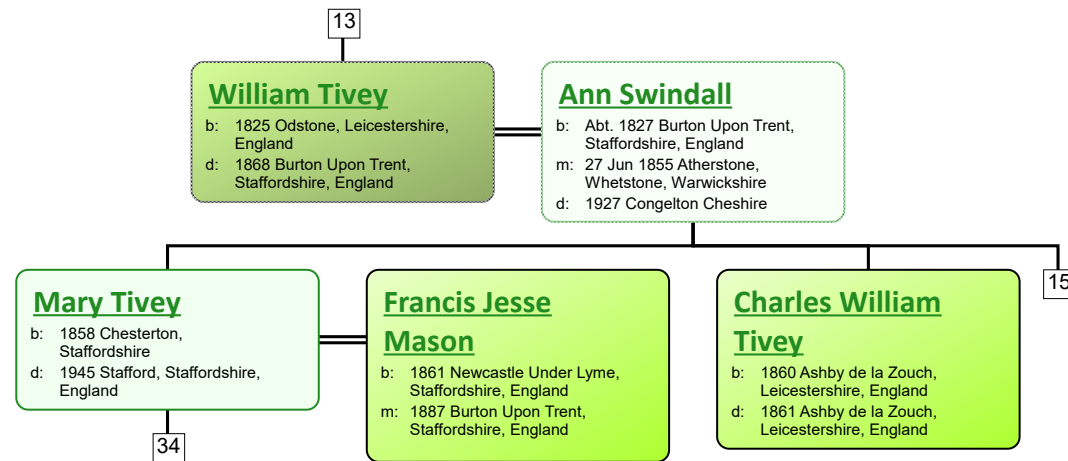

Descendant Chart for William Tivey

www.tiveyfamilytree.com

www.tiveyfamilytree.com

www.tiveyfamilytree.com

www.tiveyfamilytree.com

www.tiveyfamilytree.com

www.tiveyfamilytree.com

www.tiveyfamilytree.com

www.tiveyfamilytree.com

3

Elizabeth Tivey

b: 1841 Heather, Leicestershire,
England
d: 1928 Ashby de la Zouch,
Leicestershire, England

Uriah George Tivey

b: 1866 Heather, Leicestershire,
England
d: 1944 Ashby de la Zouch,
Leicestershire, England

www.tiveyfamilytree.com

www.tiveyfamilytree.com

www.tiveyfamilytree.com

37

Herbert Joseph Tivey
 b: 1901 Billerica, Lowell, Massachusetts, USA
 d: 06 Jul 1960 Tewkesbury, Lowell, Massachusetts, USA

Lilian Hopkinson
 b: 1916 Newburyport, Essex, Massachusetts, USA
 m:
 d: 1995 Lowell, Massachusetts, USA