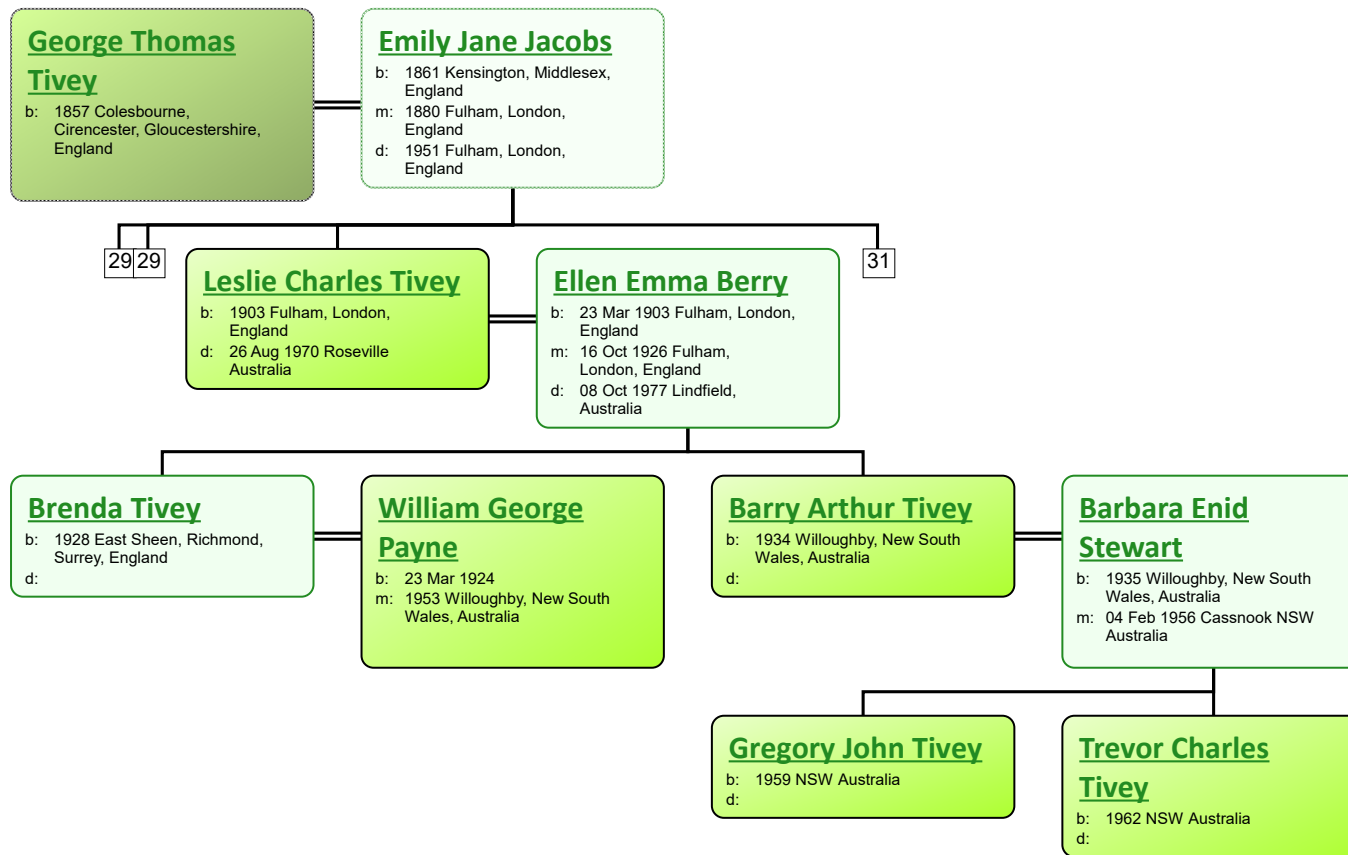

www.tiveyfamilytree.com

3

Elizabeth Tivey

b: 1841 Heather, Leicestershire,
England
d: 1928 Ashby de la Zouch,
Leicestershire, England

Uriah George Tivey

b: 1866 Heather, Leicestershire,
England
d: 1944 Ashby de la Zouch,
Leicestershire, England

www.tiveyfamilytree.com

www.tiveyfamilytree.com

www.tiveyfamilytree.com

37

Herbert Joseph Tivey
 b: 1901 Billerica, Lowell, Massachusetts, USA
 d: 06 Jul 1960 Tewkesbury, Lowell, Massachusetts, USA

Lilian Hopkinson
 b: 1916 Newburyport, Essex, Massachusetts, USA
 m:
 d: 1995 Lowell, Massachusetts, USA

Barbara Tivey
 b: Abt. 1941 USA
 d: 04 Mar 2002 Anna Jaques Hospital, Newburyport, Mass

Garrett Burke Kierce
 b:
 m:
 d:

William W Tivey
 b: USA
 d:

Cheryl M Wagner
 b:
 m: Jul 1965 St Michael's Church, Lowell, Massachusetts, USA
 d: