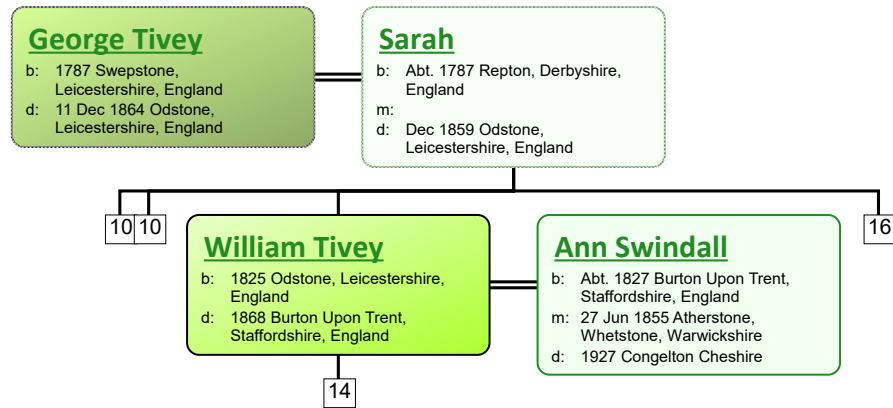

Descendant Chart for William Tivey

www.tiveyfamilytree.com

www.tiveyfamilytree.com

www.tiveyfamilytree.com

www.tiveyfamilytree.com

www.tiveyfamilytree.com

www.tiveyfamilytree.com

www.tiveyfamilytree.com

www.tiveyfamilytree.com

3

Elizabeth Tivey

b: 1841 Heather, Leicestershire,
England
d: 1928 Ashby de la Zouch,
Leicestershire, England

Uriah George Tivey

b: 1866 Heather, Leicestershire,
England
d: 1944 Ashby de la Zouch,
Leicestershire, England

www.tiveyfamilytree.com

www.tiveyfamilytree.com

www.tiveyfamilytree.com

37

Herbert Joseph Tivey
 b: 1901 Billerica, Lowell, Massachusetts, USA
 d: 06 Jul 1960 Tewkesbury, Lowell, Massachusetts, USA

Lilian Hopkinson
 b: 1916 Newburyport, Essex, Massachusetts, USA
 m:
 d: 1995 Lowell, Massachusetts, USA