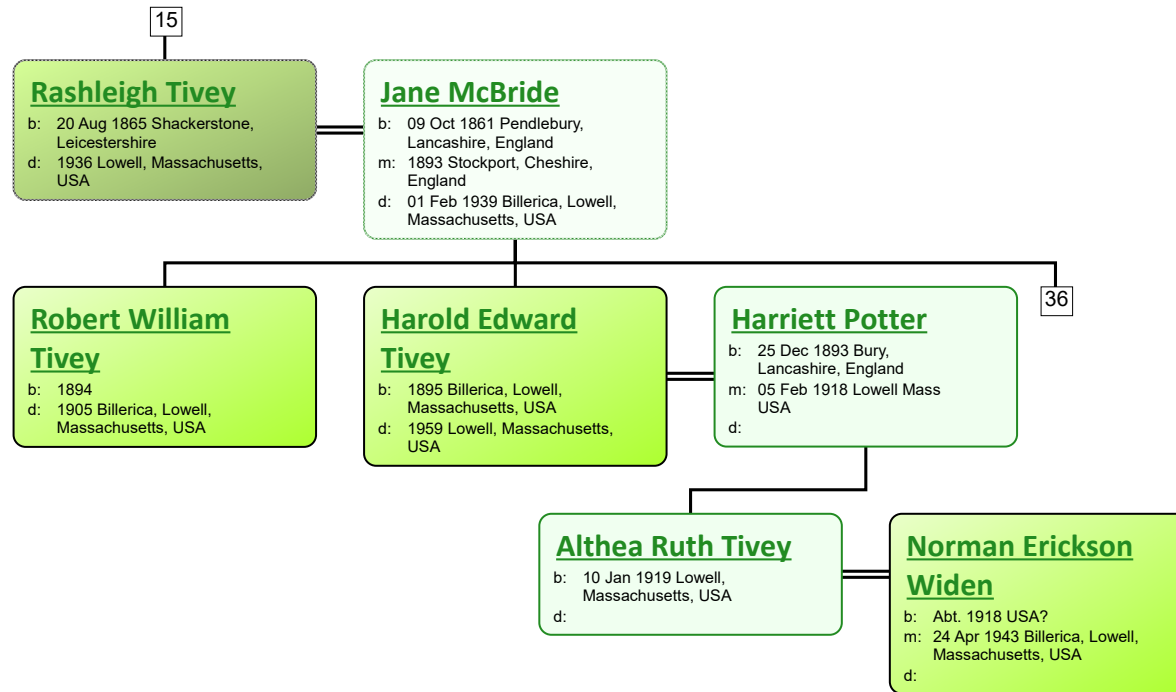

Descendant Chart for William Tivey

www.tiveyfamilytree.com

www.tiveyfamilytree.com

www.tiveyfamilytree.com

www.tiveyfamilytree.com

www.tiveyfamilytree.com

www.tiveyfamilytree.com

www.tiveyfamilytree.com

www.tiveyfamilytree.com

3

Elizabeth Tivey

b: 1841 Heather, Leicestershire,
England
d: 1928 Ashby de la Zouch,
Leicestershire, England

Uriah George Tivey

b: 1866 Heather, Leicestershire,
England
d: 1944 Ashby de la Zouch,
Leicestershire, England

www.tiveyfamilytree.com

www.tiveyfamilytree.com

www.tiveyfamilytree.com

37

Herbert Joseph Tivey
 b: 1901 Billerica, Lowell, Massachusetts, USA
 d: 06 Jul 1960 Tewkesbury, Lowell, Massachusetts, USA

Lilian Hopkinson
 b: 1916 Newburyport, Essex, Massachusetts, USA
 m:
 d: 1995 Lowell, Massachusetts, USA

Barbara Tivey
 b: Abt. 1941 USA
 d: 04 Mar 2002 Anna Jaques Hospital, Newburyport, Mass

Garrett Burke Kierce
 b:
 m:
 d:

William W Tivey
 b: USA
 d:

Cheryl M Wagner
 b:
 m: Jul 1965 St Michael's Church, Lowell, Massachusetts, USA
 d: