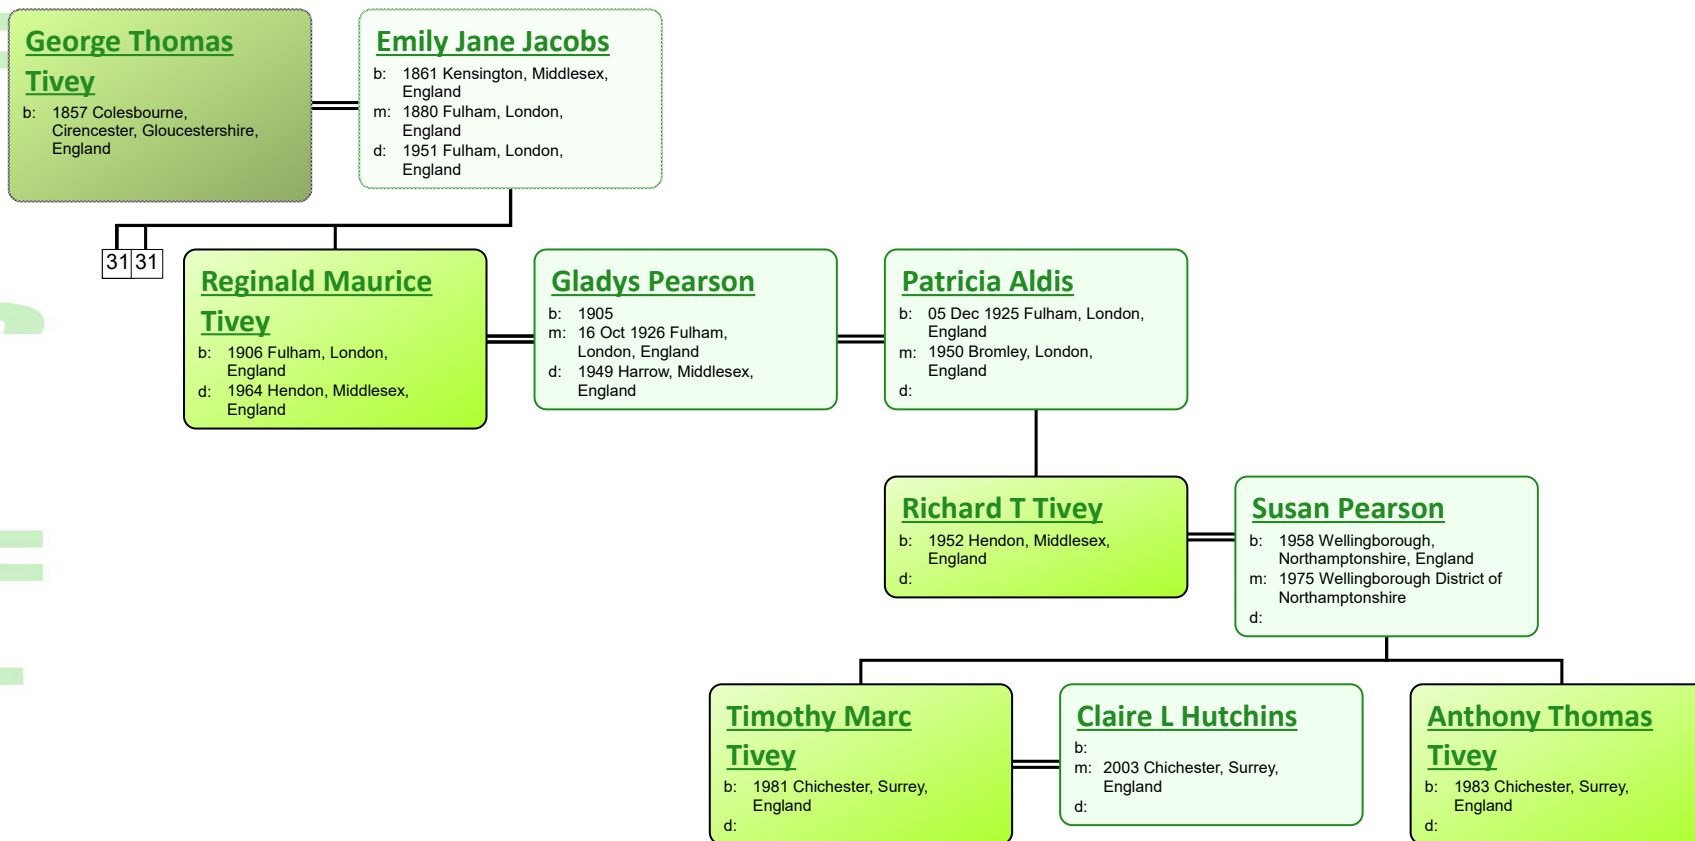

www.tiveyfamilytree.com

3

Elizabeth Tivey

b: 1841 Heather, Leicestershire,
England
d: 1928 Ashby de la Zouch,
Leicestershire, England

Uriah George Tivey

b: 1866 Heather, Leicestershire,
England
d: 1944 Ashby de la Zouch,
Leicestershire, England

www.tiveyfamilytree.com

www.tiveyfamilytree.com

www.tiveyfamilytree.com

37

Herbert Joseph Tivey
 b: 1901 Billerica, Lowell, Massachusetts, USA
 d: 06 Jul 1960 Tewkesbury, Lowell, Massachusetts, USA

Lilian Hopkinson
 b: 1916 Newburyport, Essex, Massachusetts, USA
 m:
 d: 1995 Lowell, Massachusetts, USA

Barbara Tivey
 b: Abt. 1941 USA
 d: 04 Mar 2002 Anna Jaques Hospital, Newburyport, Mass

Garrett Burke Kierce
 b:
 m:
 d:

William W Tivey
 b: USA
 d:

Cheryl M Wagner
 b:
 m: Jul 1965 St Michael's Church, Lowell, Massachusetts, USA
 d:

Bonnie Tivey
 b: USA
 d:

Garth
 b:
 m:
 d:

Sharon M Kierce
 b: Mass. USA
 d:

Ronald F Kierce
 b: Mass. USA
 d: