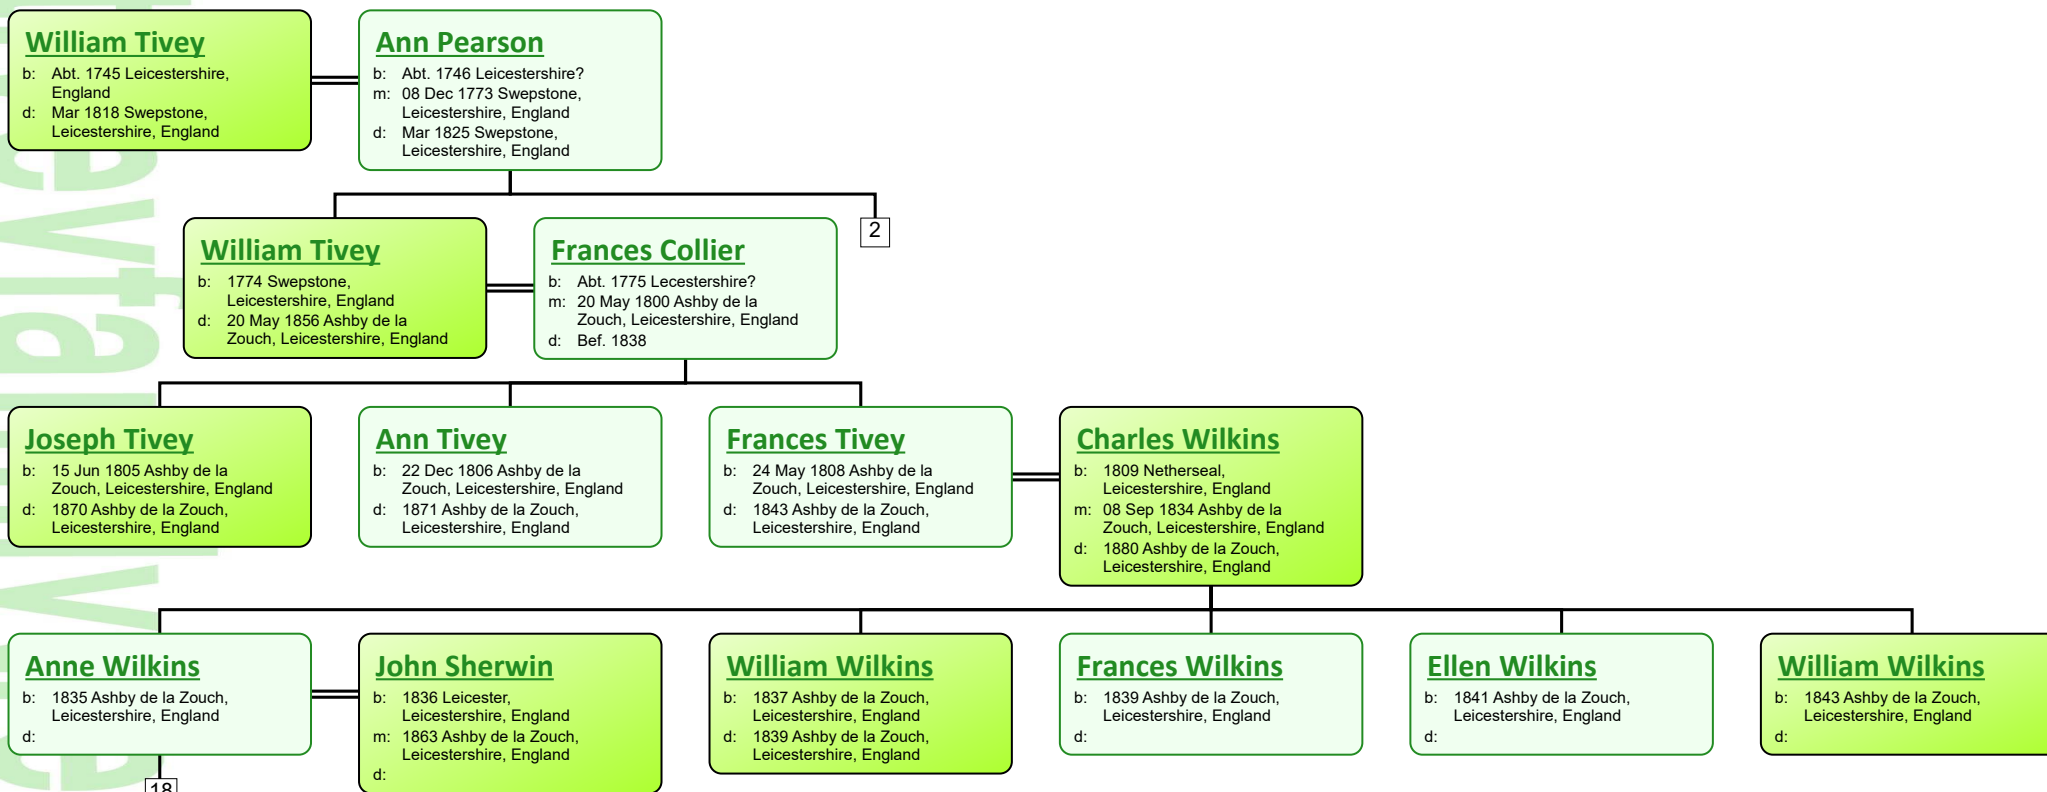

Descendant Chart for William Tivey

www.tiveyfamilytree.com

www.tiveyfamilytree.com

www.tiveyfamilytree.com

www.tiveyfamilytree.com

www.tiveyfamilytree.com

www.tiveyfamilytree.com

www.tiveyfamilytree.com

www.tiveyfamilytree.com

3

Elizabeth Tivey

b: 1841 Heather, Leicestershire,
England
d: 1928 Ashby de la Zouch,
Leicestershire, England

Uriah George Tivey

b: 1866 Heather, Leicestershire,
England
d: 1944 Ashby de la Zouch,
Leicestershire, England

www.tiveyfamilytree.com

www.tiveyfamilytree.com

www.tiveyfamilytree.com

37

Herbert Joseph Tivey
 b: 1901 Billerica, Lowell, Massachusetts, USA
 d: 06 Jul 1960 Tewkesbury, Lowell, Massachusetts, USA

Lilian Hopkinson
 b: 1916 Newburyport, Essex, Massachusetts, USA
 m:
 d: 1995 Lowell, Massachusetts, USA