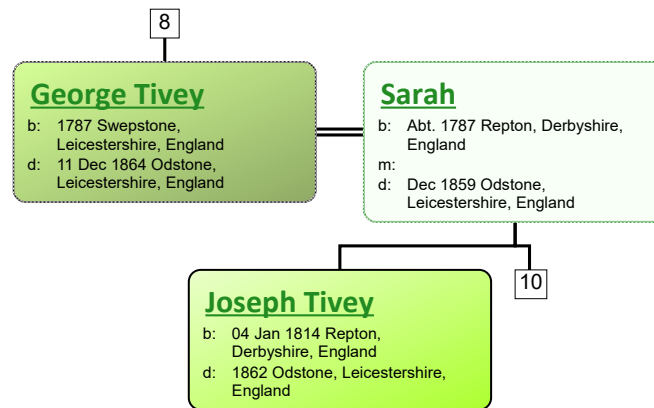

Descendant Chart for William Tivey

www.tiveyfamilytree.com

www.tiveyfamilytree.com

www.tiveyfamilytree.com

www.tiveyfamilytree.com

www.tiveyfamilytree.com

www.tiveyfamilytree.com

www.tiveyfamilytree.com

www.tiveyfamilytree.com

3

Elizabeth Tivey

b: 1841 Heather, Leicestershire,
England
d: 1928 Ashby de la Zouch,
Leicestershire, England

Uriah George Tivey

b: 1866 Heather, Leicestershire,
England
d: 1944 Ashby de la Zouch,
Leicestershire, England

www.tiveyfamilytree.com

www.tiveyfamilytree.com

www.tiveyfamilytree.com

37

Herbert Joseph Tivey
 b: 1901 Billerica, Lowell, Massachusetts, USA
 d: 06 Jul 1960 Tewkesbury, Lowell, Massachusetts, USA

Lilian Hopkinson
 b: 1916 Newburyport, Essex, Massachusetts, USA
 m:
 d: 1995 Lowell, Massachusetts, USA