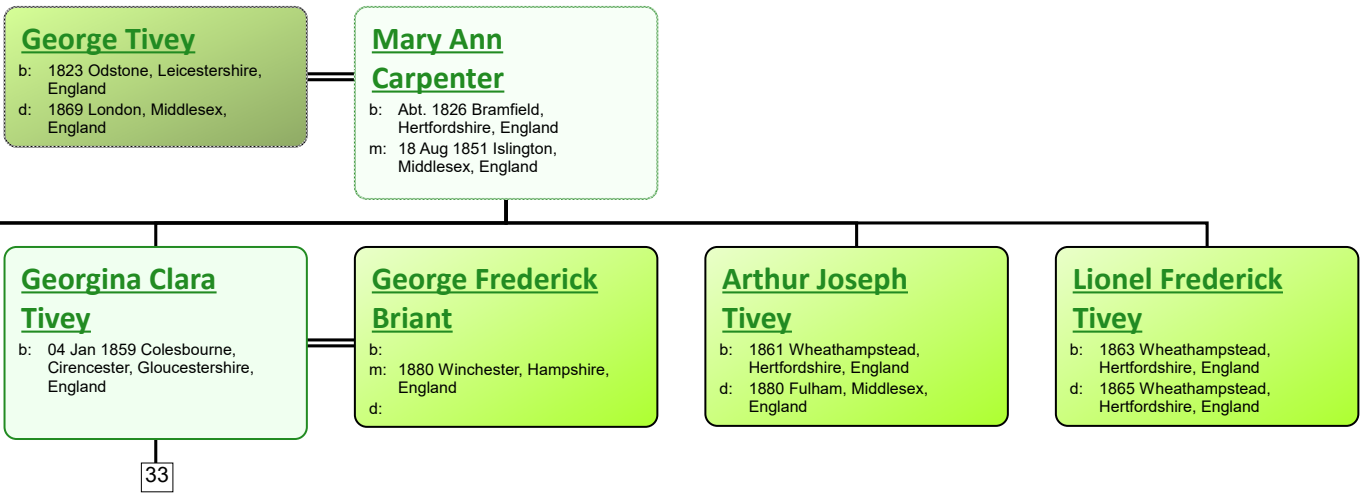

Descendant Chart for William Tivey

www.tiveyfamilytree.com

www.tiveyfamilytree.com

www.tiveyfamilytree.com

www.tiveyfamilytree.com

www.tiveyfamilytree.com

www.tiveyfamilytree.com

www.tiveyfamilytree.com

www.tiveyfamilytree.com

3

Elizabeth Tivey

b: 1841 Heather, Leicestershire,
England
d: 1928 Ashby de la Zouch,
Leicestershire, England

Uriah George Tivey

b: 1866 Heather, Leicestershire,
England
d: 1944 Ashby de la Zouch,
Leicestershire, England

www.tiveyfamilytree.com

www.tiveyfamilytree.com

www.tiveyfamilytree.com

37

Herbert Joseph Tivey
 b: 1901 Billerica, Lowell, Massachusetts, USA
 d: 06 Jul 1960 Tewkesbury, Lowell, Massachusetts, USA

Lilian Hopkinson
 b: 1916 Newburyport, Essex, Massachusetts, USA
 m:
 d: 1995 Lowell, Massachusetts, USA