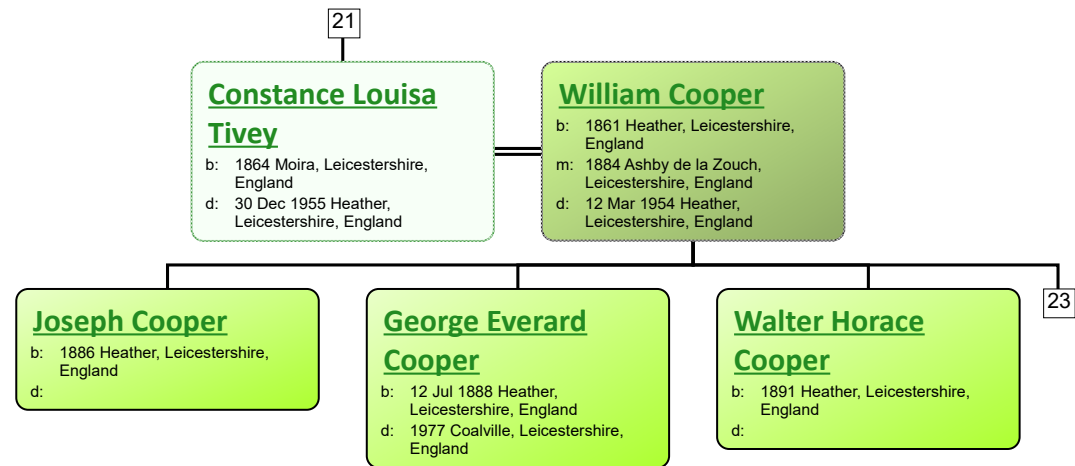

Descendant Chart for William Tivey

www.tiveyfamilytree.com

www.tiveyfamilytree.com

www.tiveyfamilytree.com

www.tiveyfamilytree.com

www.tiveyfamilytree.com

www.tiveyfamilytree.com

www.tiveyfamilytree.com

www.tiveyfamilytree.com

3

Elizabeth Tivey

b: 1841 Heather, Leicestershire,
England
d: 1928 Ashby de la Zouch,
Leicestershire, England

Uriah George Tivey

b: 1866 Heather, Leicestershire,
England
d: 1944 Ashby de la Zouch,
Leicestershire, England

www.tiveyfamilytree.com

www.tiveyfamilytree.com

www.tiveyfamilytree.com

37

Herbert Joseph Tivey
 b: 1901 Billerica, Lowell, Massachusetts, USA
 d: 06 Jul 1960 Tewkesbury, Lowell, Massachusetts, USA

Lilian Hopkinson
 b: 1916 Newburyport, Essex, Massachusetts, USA
 m:
 d: 1995 Lowell, Massachusetts, USA