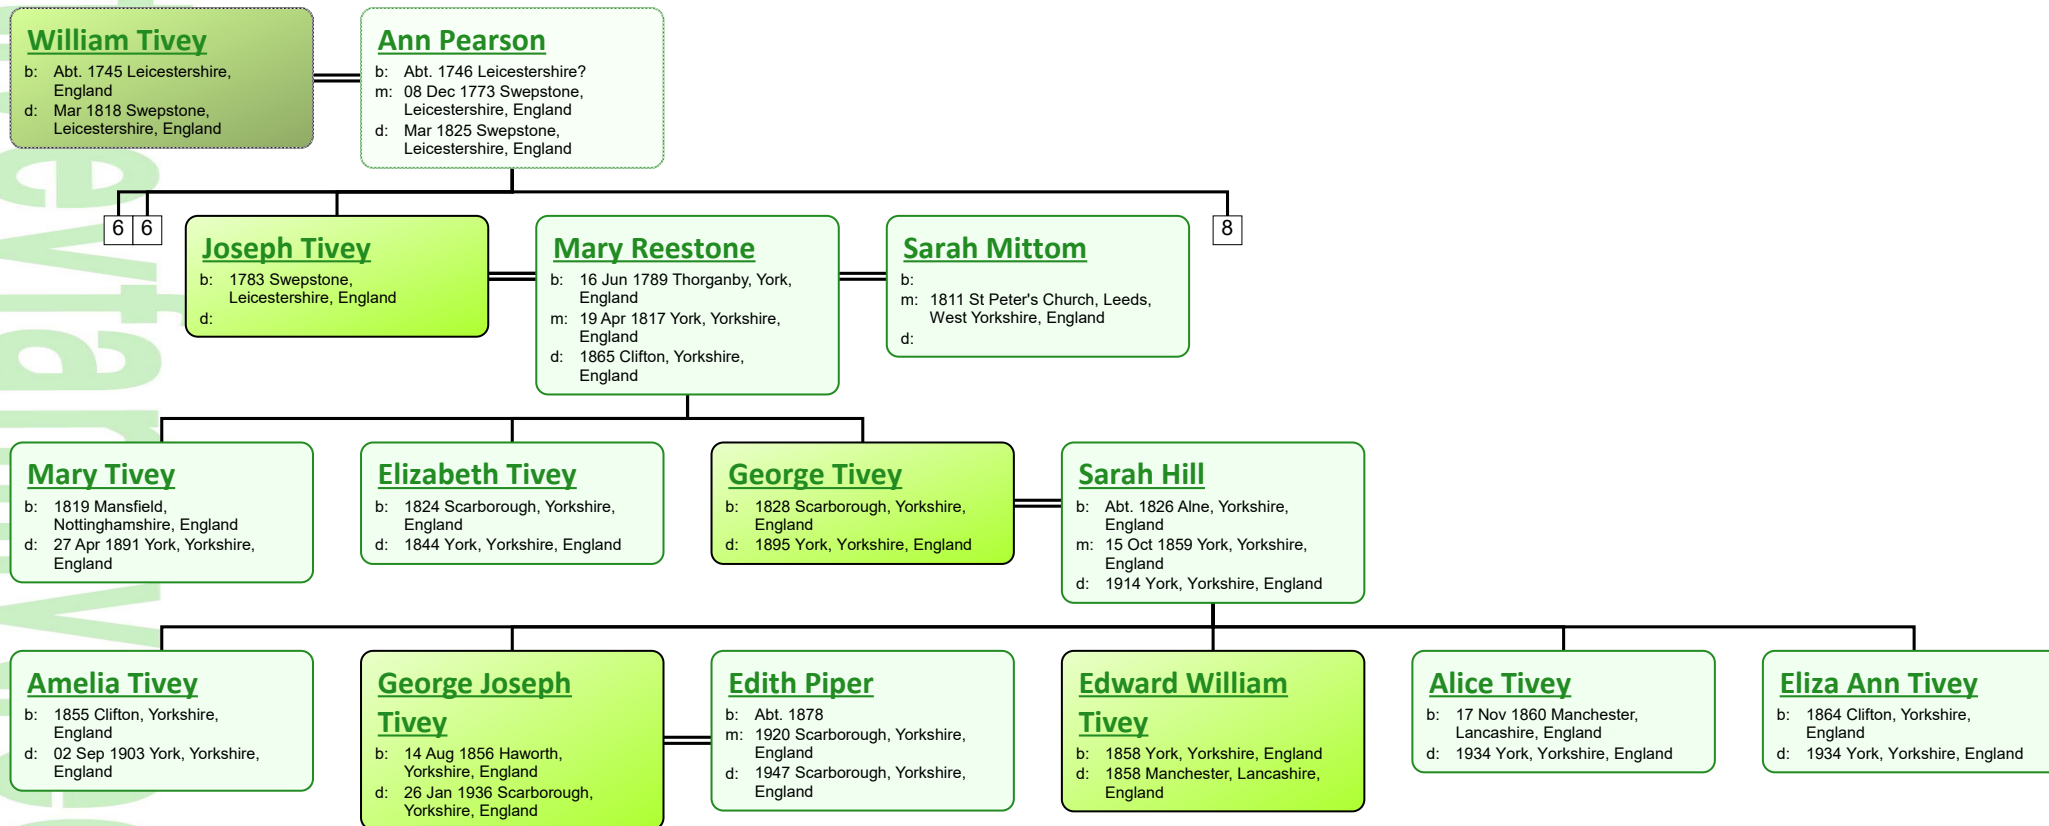

Descendant Chart for William Tivey

www.tiveyfamilytree.com

www.tiveyfamilytree.com

www.tiveyfamilytree.com

www.tiveyfamilytree.com

www.tiveyfamilytree.com

www.tiveyfamilytree.com

www.tiveyfamilytree.com

www.tiveyfamilytree.com

3

Elizabeth Tivey

b: 1841 Heather, Leicestershire,
England
d: 1928 Ashby de la Zouch,
Leicestershire, England

Uriah George Tivey

b: 1866 Heather, Leicestershire,
England
d: 1944 Ashby de la Zouch,
Leicestershire, England

www.tiveyfamilytree.com

www.tiveyfamilytree.com

www.tiveyfamilytree.com

37

Herbert Joseph Tivey
 b: 1901 Billerica, Lowell, Massachusetts, USA
 d: 06 Jul 1960 Tewkesbury, Lowell, Massachusetts, USA

Lilian Hopkinson
 b: 1916 Newburyport, Essex, Massachusetts, USA
 m:
 d: 1995 Lowell, Massachusetts, USA