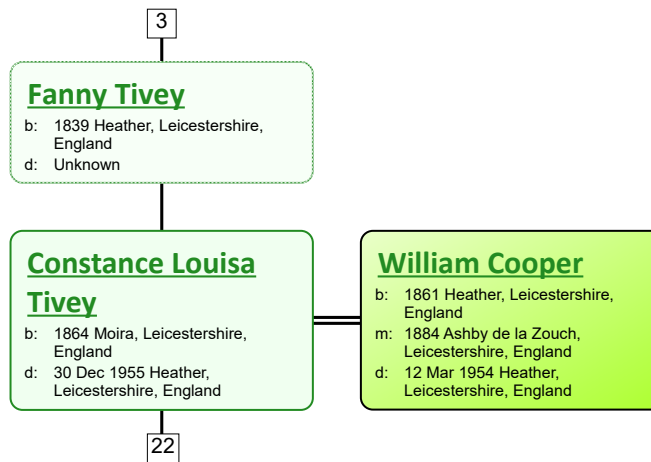

Descendant Chart for William Tivey

www.tiveyfamilytree.com

www.tiveyfamilytree.com

www.tiveyfamilytree.com

www.tiveyfamilytree.com

www.tiveyfamilytree.com

www.tiveyfamilytree.com

www.tiveyfamilytree.com

www.tiveyfamilytree.com

3

Elizabeth Tivey

b: 1841 Heather, Leicestershire,
England
d: 1928 Ashby de la Zouch,
Leicestershire, England

Uriah George Tivey

b: 1866 Heather, Leicestershire,
England
d: 1944 Ashby de la Zouch,
Leicestershire, England

www.tiveyfamilytree.com

www.tiveyfamilytree.com

www.tiveyfamilytree.com

37

Herbert Joseph Tivey
 b: 1901 Billerica, Lowell, Massachusetts, USA
 d: 06 Jul 1960 Tewkesbury, Lowell, Massachusetts, USA

Lilian Hopkinson
 b: 1916 Newburyport, Essex, Massachusetts, USA
 m:
 d: 1995 Lowell, Massachusetts, USA