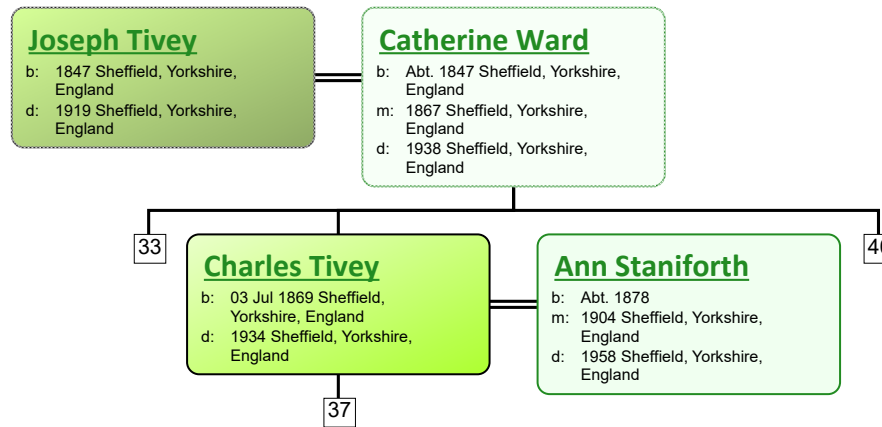

www.tiveyfamilytree.com