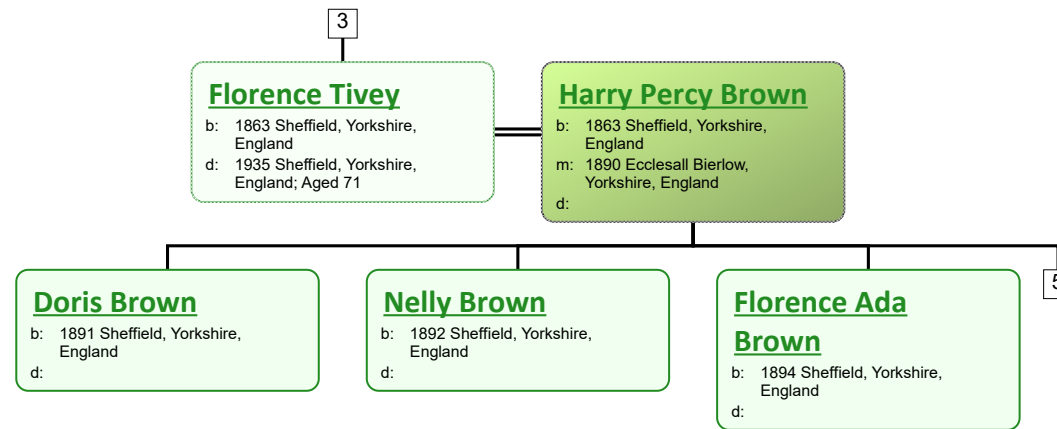

Descendant Chart for Thomas Tivey

www.tiveyfamilytree.com

www.tiveyfamilytree.com

www.tiveyfamilytree.com

www.tiveyfamilytree.com

www.tiveyfamilytree.com

www.tiveyfamilytree.com

www.tiveyfamilytree.com

36

www.tiveyfamilytree.com

www.tiveyfamilytree.com

www.tiveyfamilytree.com

49

www.tiveyfamilytree.com

www.tiveyfamilytree.com

www.tiveyfamilytree.com

www.tiveyfamilytree.com

www.tiveyfamilytree.com

www.tiveyfamilytree.com

www.tiveyfamilytree.com

www.tiveyfamilytree.com

66

Alfred Scarfe

b: 1932 Barnsley, Yorkshire, England
d: 1932 Barnsley, Yorkshire, England

John Scarfe

b: 1933 Barnsley, Yorkshire, England
d:

Alfred Scarfe

b: 1936 Barnsley, Yorkshire, England
d:

Doreen Scarfe

b: 1938 Barnsley, Yorkshire, England
d:

Marjorie Scarfe

b: 1940 Barnsley, Yorkshire, England
d: