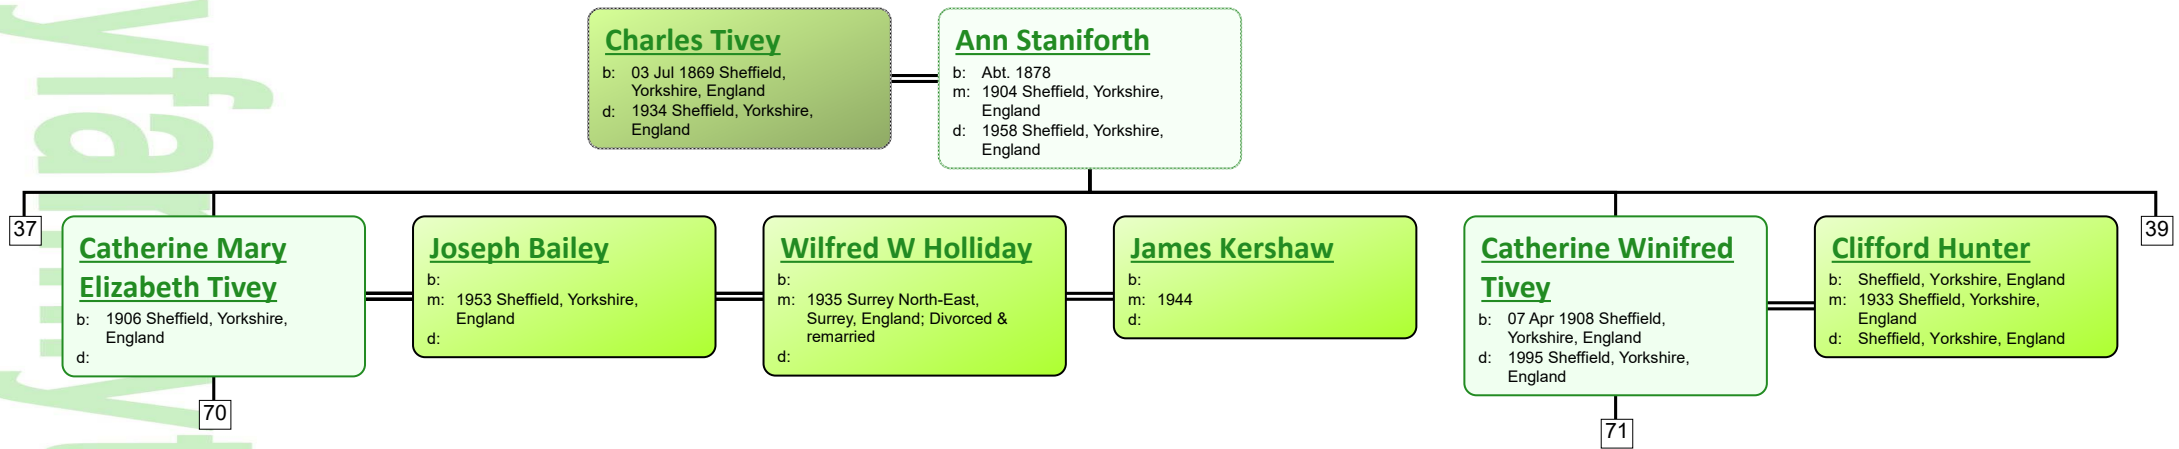

Descendant Chart for Thomas Tivey

www.tiveyfamilytree.com

www.tiveyfamilytree.com

www.tiveyfamilytree.com

www.tiveyfamilytree.com

www.tiveyfamilytree.com

www.tiveyfamilytree.com

www.tiveyfamilytree.com

36

www.tiveyfamilytree.com

www.tiveyfamilytree.com

www.tiveyfamilytree.com

49

www.tiveyfamilytree.com

www.tiveyfamilytree.com

www.tiveyfamilytree.com

www.tiveyfamilytree.com

www.tiveyfamilytree.com

www.tiveyfamilytree.com

www.tiveyfamilytree.com

www.tiveyfamilytree.com

66

Alfred Scarfe

b: 1932 Barnsley, Yorkshire, England
d: 1932 Barnsley, Yorkshire, England

John Scarfe

b: 1933 Barnsley, Yorkshire, England
d:

Alfred Scarfe

b: 1936 Barnsley, Yorkshire, England
d:

Doreen Scarfe

b: 1938 Barnsley, Yorkshire, England
d:

Marjorie Scarfe

b: 1940 Barnsley, Yorkshire, England
d: