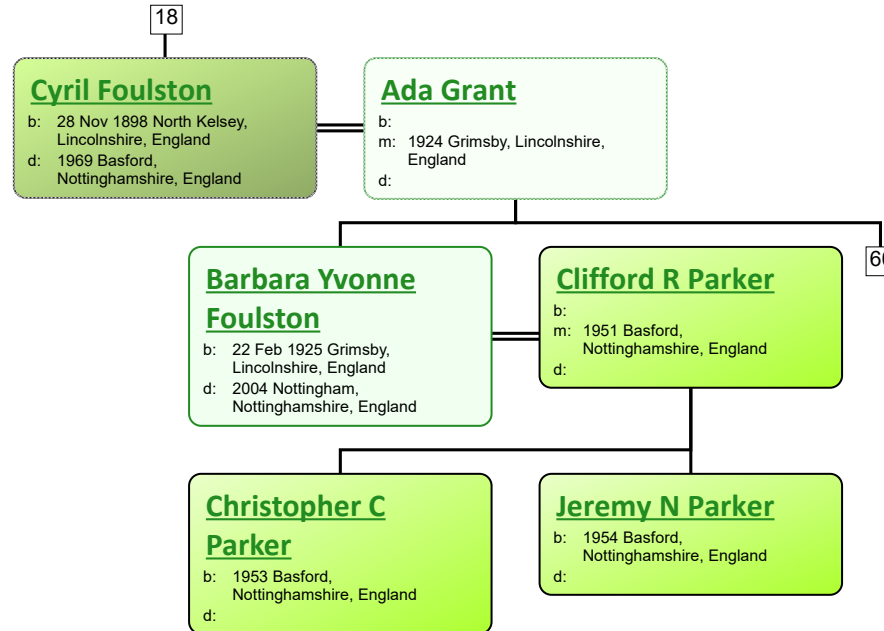

Descendant Chart for Thomas Tivey

www.tiveyfamilytree.com

www.tiveyfamilytree.com

www.tiveyfamilytree.com

www.tiveyfamilytree.com

www.tiveyfamilytree.com

www.tiveyfamilytree.com

www.tiveyfamilytree.com

36

www.tiveyfamilytree.com

www.tiveyfamilytree.com

www.tiveyfamilytree.com

49

www.tiveyfamilytree.com

www.tiveyfamilytree.com

www.tiveyfamilytree.com

www.tiveyfamilytree.com

www.tiveyfamilytree.com

www.tiveyfamilytree.com

www.tiveyfamilytree.com

www.tiveyfamilytree.com

66

Alfred Scarfe

b: 1932 Barnsley, Yorkshire, England
d: 1932 Barnsley, Yorkshire, England

John Scarfe

b: 1933 Barnsley, Yorkshire, England
d:

Alfred Scarfe

b: 1936 Barnsley, Yorkshire, England
d:

Doreen Scarfe

b: 1938 Barnsley, Yorkshire, England
d:

Marjorie Scarfe

b: 1940 Barnsley, Yorkshire, England
d: