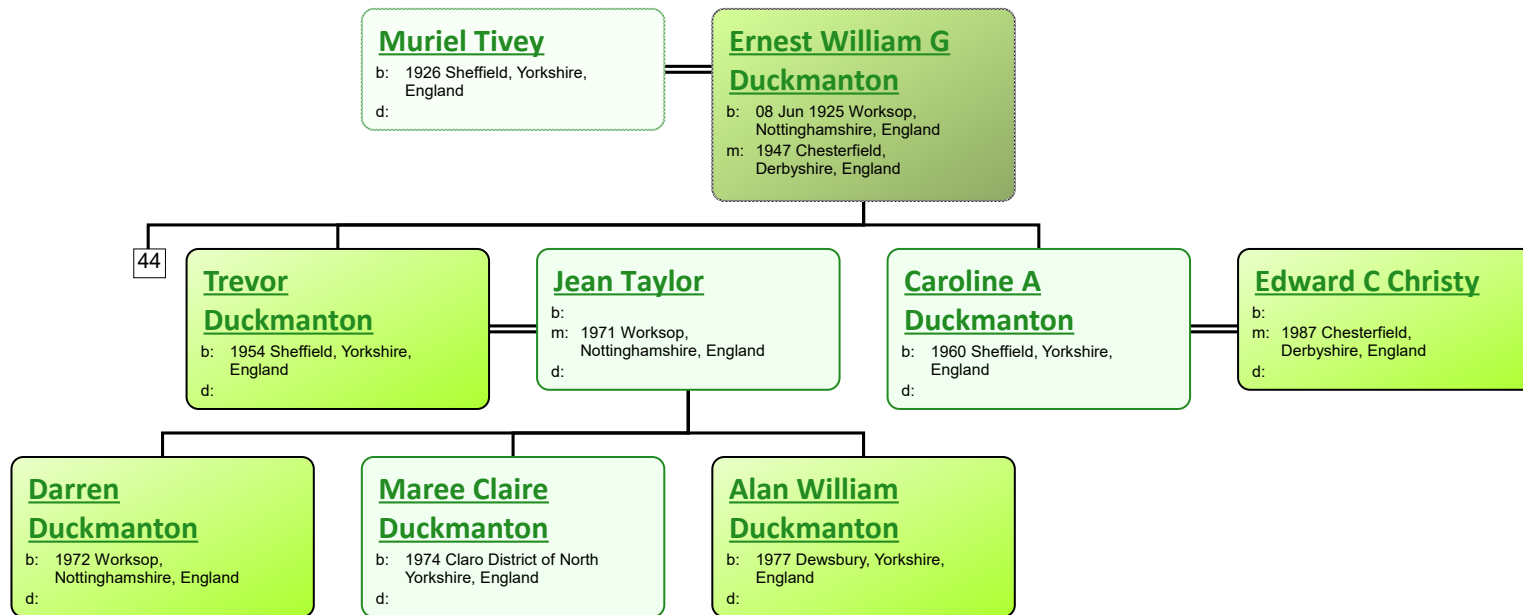

Descendant Chart for Thomas Tivey

www.tiveyfamilytree.com

www.tiveyfamilytree.com

www.tiveyfamilytree.com

www.tiveyfamilytree.com

www.tiveyfamilytree.com

www.tiveyfamilytree.com

www.tiveyfamilytree.com

36

www.tiveyfamilytree.com

www.tiveyfamilytree.com

www.tiveyfamilytree.com

49

www.tiveyfamilytree.com

www.tiveyfamilytree.com

www.tiveyfamilytree.com

www.tiveyfamilytree.com

www.tiveyfamilytree.com

www.tiveyfamilytree.com

www.tiveyfamilytree.com

www.tiveyfamilytree.com

66

Alfred Scarfe

b: 1932 Barnsley, Yorkshire, England
d: 1932 Barnsley, Yorkshire, England

John Scarfe

b: 1933 Barnsley, Yorkshire, England
d:

Alfred Scarfe

b: 1936 Barnsley, Yorkshire, England
d:

Doreen Scarfe

b: 1938 Barnsley, Yorkshire, England
d:

Marjorie Scarfe

b: 1940 Barnsley, Yorkshire, England
d: