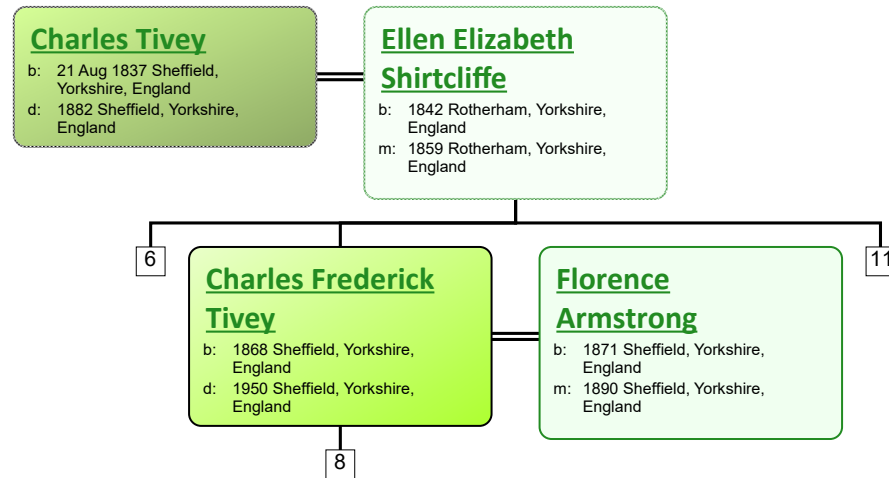

Descendant Chart for Thomas Tivey

www.tiveyfamilytree.com

www.tiveyfamilytree.com

www.tiveyfamilytree.com

www.tiveyfamilytree.com

www.tiveyfamilytree.com

www.tiveyfamilytree.com

www.tiveyfamilytree.com

36

www.tiveyfamilytree.com

www.tiveyfamilytree.com

www.tiveyfamilytree.com

49

www.tiveyfamilytree.com

www.tiveyfamilytree.com

www.tiveyfamilytree.com

www.tiveyfamilytree.com

www.tiveyfamilytree.com

www.tiveyfamilytree.com

www.tiveyfamilytree.com

www.tiveyfamilytree.com

66

Alfred Scarfe

b: 1932 Barnsley, Yorkshire, England
d: 1932 Barnsley, Yorkshire, England

John Scarfe

b: 1933 Barnsley, Yorkshire, England
d:

Alfred Scarfe

b: 1936 Barnsley, Yorkshire, England
d:

Doreen Scarfe

b: 1938 Barnsley, Yorkshire, England
d:

Marjorie Scarfe

b: 1940 Barnsley, Yorkshire, England
d: