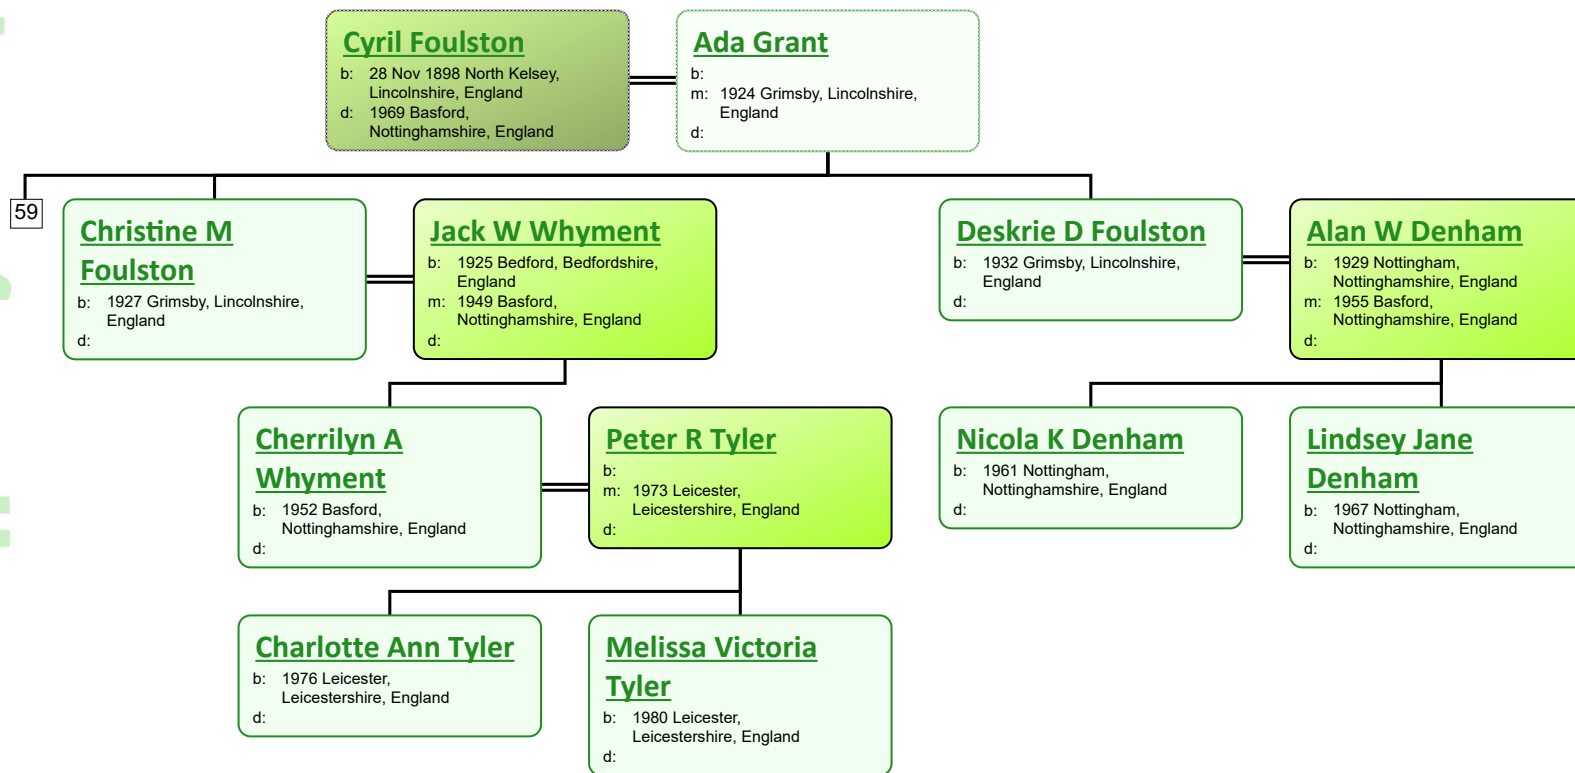

www.tiveyfamilytree.com

www.tiveyfamilytree.com

www.tiveyfamilytree.com

www.tiveyfamilytree.com

www.tiveyfamilytree.com

66

Alfred Scarfe

b: 1932 Barnsley, Yorkshire, England
d: 1932 Barnsley, Yorkshire, England

John Scarfe

b: 1933 Barnsley, Yorkshire, England
d:

Alfred Scarfe

b: 1936 Barnsley, Yorkshire, England
d:

Doreen Scarfe

b: 1938 Barnsley, Yorkshire, England
d:

Marjorie Scarfe

b: 1940 Barnsley, Yorkshire, England
d:

Malcolm Scarfe

b: 1942 Barnsley, Yorkshire, England
d:

Florence Rhoda Swinden

b: 19 May 1901 Sheffield, Yorkshire, England
d: 1978 Barnsley, Yorkshire, England

Alfred Scarfe

b: 27 Feb 1898 Wombwell, Barnsley, Yorkshire, England
m: 1922 Barnsley, Yorkshire, England
d: 1974 Barnsley, Yorkshire, England