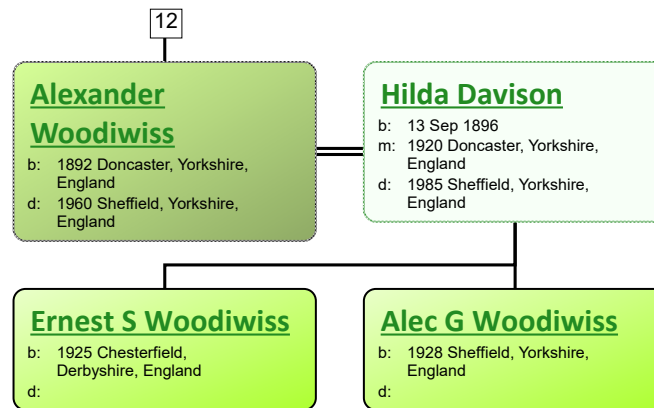

36

www.tiveyfamilytree.com

www.tiveyfamilytree.com

www.tiveyfamilytree.com

49

www.tiveyfamilytree.com

www.tiveyfamilytree.com

www.tiveyfamilytree.com

www.tiveyfamilytree.com

www.tiveyfamilytree.com

www.tiveyfamilytree.com

www.tiveyfamilytree.com

www.tiveyfamilytree.com

66

Alfred Scarfe

b: 1932 Barnsley, Yorkshire, England
d: 1932 Barnsley, Yorkshire, England