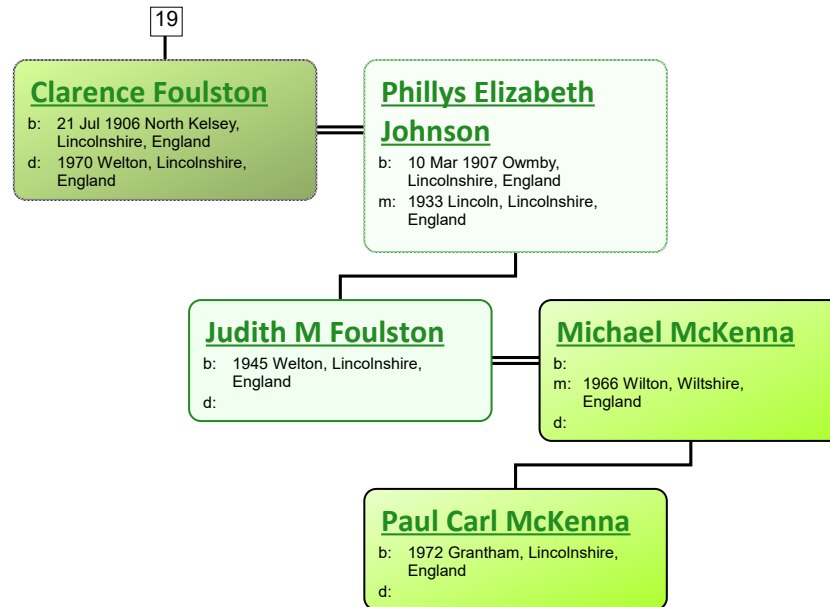

www.tiveyfamilytree.com

www.tiveyfamilytree.com

www.tiveyfamilytree.com

www.tiveyfamilytree.com

www.tiveyfamilytree.com

66

Alfred Scarfe

b: 1932 Barnsley, Yorkshire, England
d: 1932 Barnsley, Yorkshire, England

John Scarfe

b: 1933 Barnsley, Yorkshire, England
d:

Alfred Scarfe

b: 1936 Barnsley, Yorkshire, England
d:

Doreen Scarfe

b: 1938 Barnsley, Yorkshire, England
d:

Marjorie Scarfe

b: 1940 Barnsley, Yorkshire, England
d:

Malcolm Scarfe

b: 1942 Barnsley, Yorkshire, England
d:

Florence Rhoda Swinden

b: 19 May 1901 Sheffield, Yorkshire, England
d: 1978 Barnsley, Yorkshire, England

Alfred Scarfe

b: 27 Feb 1898 Wombwell, Barnsley, Yorkshire, England
m: 1922 Barnsley, Yorkshire, England
d: 1974 Barnsley, Yorkshire, England