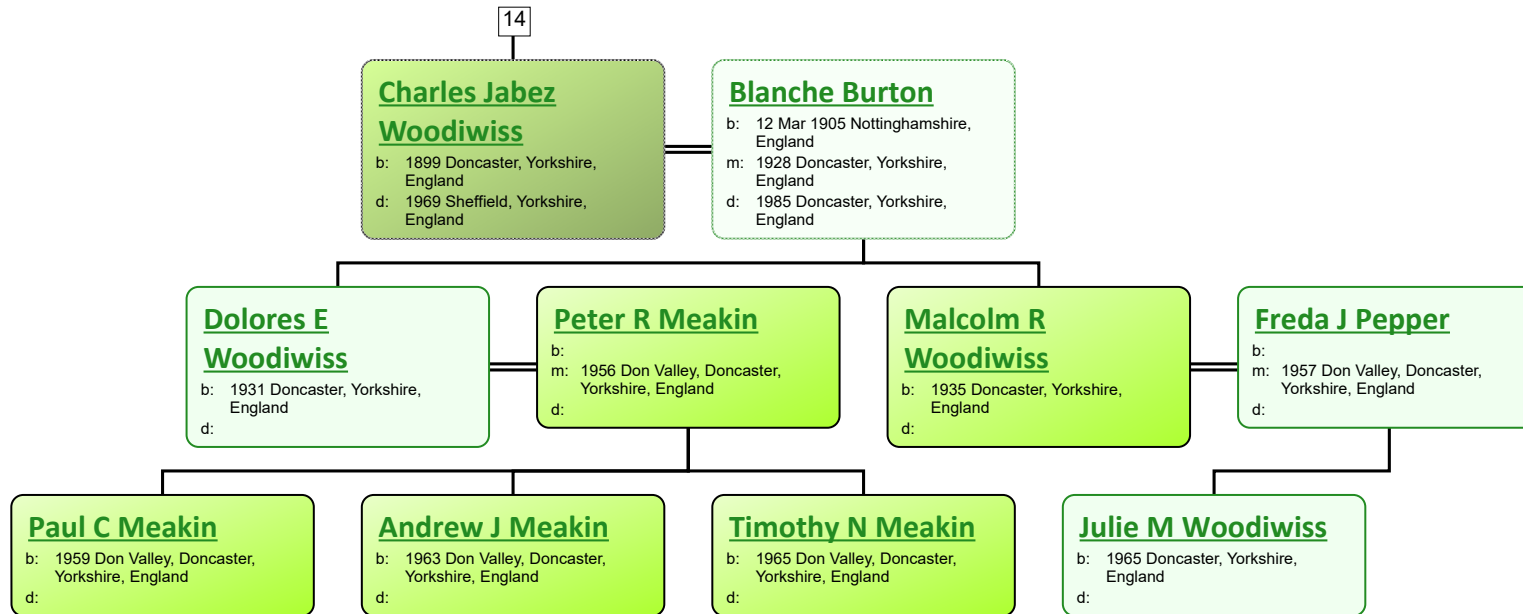

36

www.tiveyfamilytree.com

www.tiveyfamilytree.com

www.tiveyfamilytree.com

49

www.tiveyfamilytree.com

www.tiveyfamilytree.com

www.tiveyfamilytree.com

www.tiveyfamilytree.com

www.tiveyfamilytree.com

www.tiveyfamilytree.com

www.tiveyfamilytree.com

www.tiveyfamilytree.com

66

Alfred Scarfe

b: 1932 Barnsley, Yorkshire, England
d: 1932 Barnsley, Yorkshire, England

John Scarfe

b: 1933 Barnsley, Yorkshire, England
d:

Alfred Scarfe

b: 1936 Barnsley, Yorkshire, England
d:

Doreen Scarfe

b: 1938 Barnsley, Yorkshire, England
d:

Marjorie Scarfe

b: 1940 Barnsley, Yorkshire, England
d:

Malcolm Scarfe

b: 1942 Barnsley, Yorkshire, England
d:

Florence Rhoda Swinden

b: 19 May 1901 Sheffield, Yorkshire, England
d: 1978 Barnsley, Yorkshire, England

Alfred Scarfe

b: 27 Feb 1898 Wombwell, Barnsley, Yorkshire, England
m: 1922 Barnsley, Yorkshire, England
d: 1974 Barnsley, Yorkshire, England