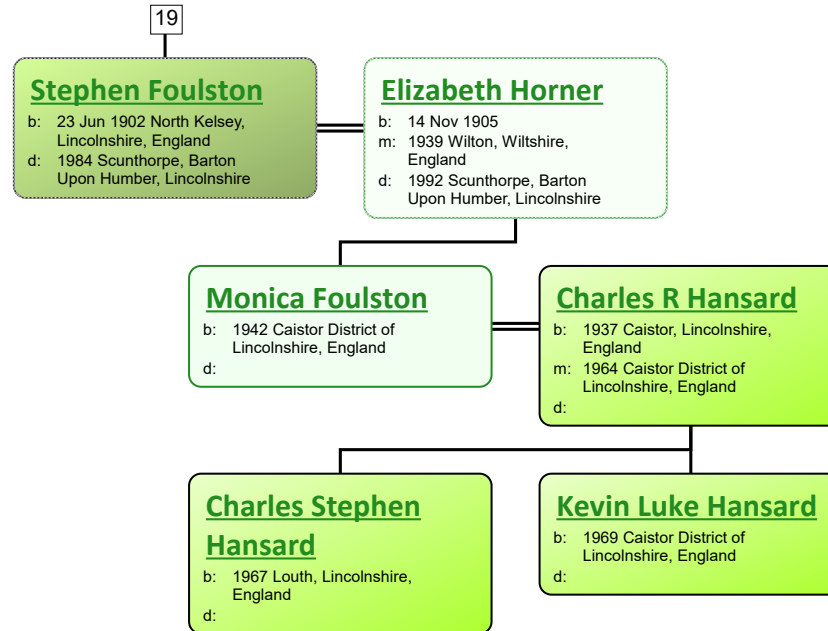

www.tiveyfamilytree.com

www.tiveyfamilytree.com

www.tiveyfamilytree.com

www.tiveyfamilytree.com

www.tiveyfamilytree.com

66

Alfred Scarfe

b: 1932 Barnsley, Yorkshire, England
d: 1932 Barnsley, Yorkshire, England

John Scarfe

b: 1933 Barnsley, Yorkshire, England
d:

Alfred Scarfe

b: 1936 Barnsley, Yorkshire, England
d:

Doreen Scarfe

b: 1938 Barnsley, Yorkshire, England
d:

Marjorie Scarfe

b: 1940 Barnsley, Yorkshire, England
d: