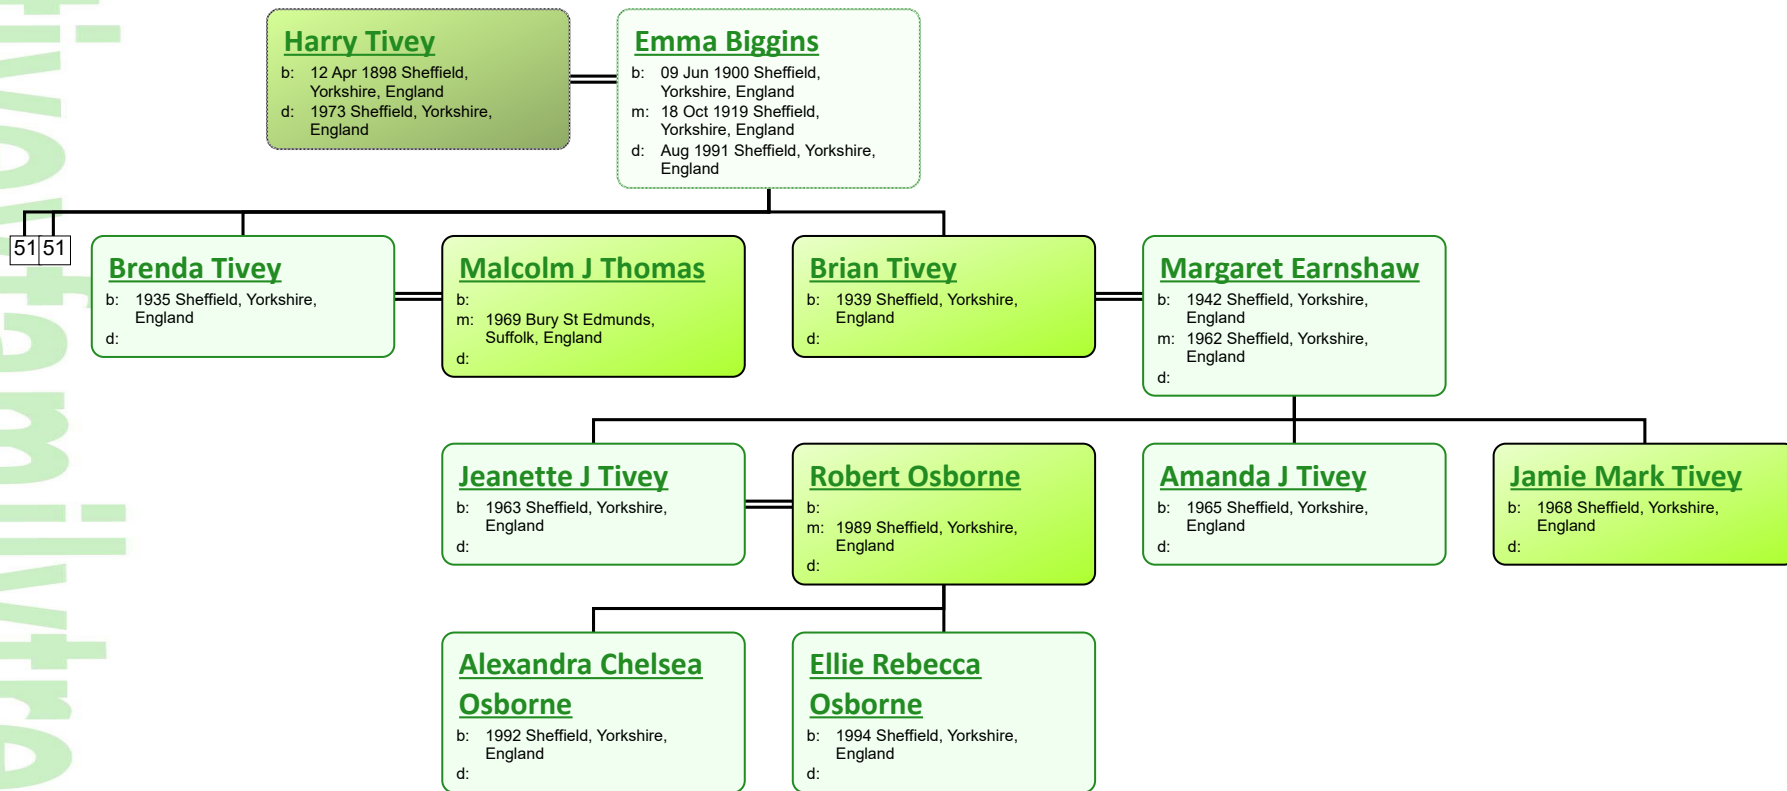

36

www.tiveyfamilytree.com

www.tiveyfamilytree.com

www.tiveyfamilytree.com

49

www.tiveyfamilytree.com

www.tiveyfamilytree.com

www.tiveyfamilytree.com

www.tiveyfamilytree.com

www.tiveyfamilytree.com

www.tiveyfamilytree.com

www.tiveyfamilytree.com

www.tiveyfamilytree.com

66

Alfred Scarfe

b: 1932 Barnsley, Yorkshire, England
d: 1932 Barnsley, Yorkshire, England

John Scarfe

b: 1933 Barnsley, Yorkshire, England
d:

Alfred Scarfe

b: 1936 Barnsley, Yorkshire, England
d:

Doreen Scarfe

b: 1938 Barnsley, Yorkshire, England
d:

Marjorie Scarfe

b: 1940 Barnsley, Yorkshire, England
d:

Malcolm Scarfe

b: 1942 Barnsley, Yorkshire, England
d:

Florence Rhoda Swinden

b: 19 May 1901 Sheffield, Yorkshire, England
d: 1978 Barnsley, Yorkshire, England

Alfred Scarfe

b: 27 Feb 1898 Wombwell, Barnsley, Yorkshire, England
m: 1922 Barnsley, Yorkshire, England
d: 1974 Barnsley, Yorkshire, England