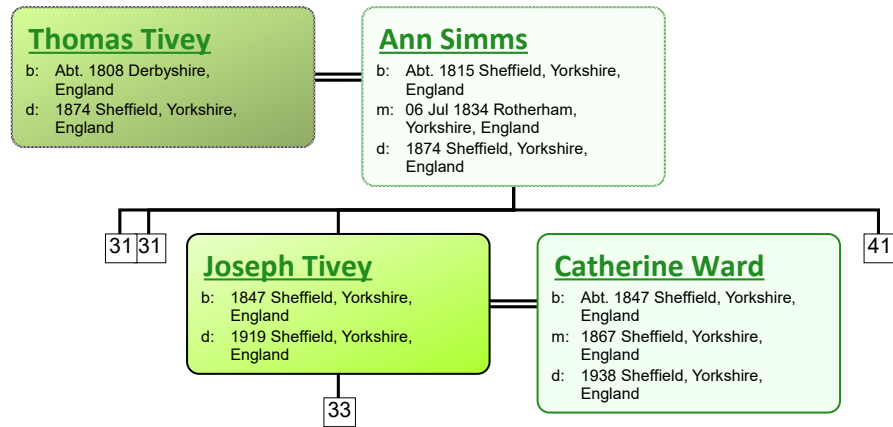

Descendant Chart for Thomas Tivey

www.tiveyfamilytree.com

www.tiveyfamilytree.com

www.tiveyfamilytree.com

www.tiveyfamilytree.com

www.tiveyfamilytree.com

www.tiveyfamilytree.com

www.tiveyfamilytree.com

36

www.tiveyfamilytree.com

www.tiveyfamilytree.com

www.tiveyfamilytree.com

49

www.tiveyfamilytree.com

www.tiveyfamilytree.com

www.tiveyfamilytree.com

www.tiveyfamilytree.com

www.tiveyfamilytree.com

www.tiveyfamilytree.com

www.tiveyfamilytree.com

www.tiveyfamilytree.com

66

Alfred Scarfe

b: 1932 Barnsley, Yorkshire, England
d: 1932 Barnsley, Yorkshire, England

John Scarfe

b: 1933 Barnsley, Yorkshire, England
d:

Alfred Scarfe

b: 1936 Barnsley, Yorkshire, England
d:

Doreen Scarfe

b: 1938 Barnsley, Yorkshire, England
d:

Marjorie Scarfe

b: 1940 Barnsley, Yorkshire, England
d: