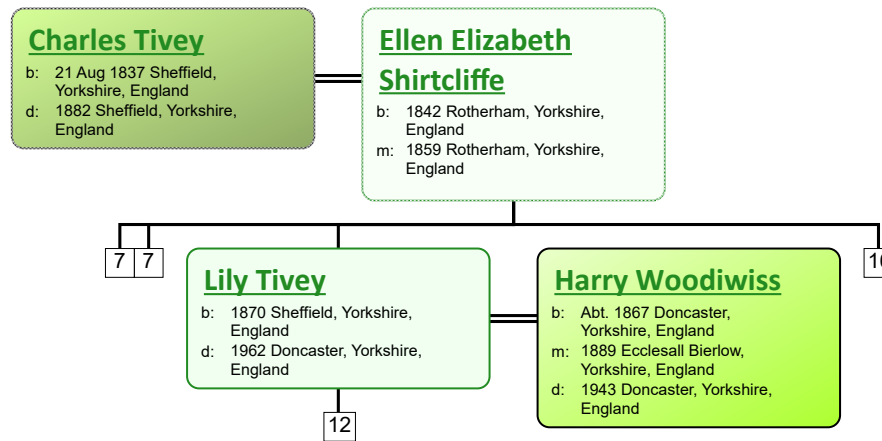

Descendant Chart for Thomas Tivey

www.tiveyfamilytree.com

www.tiveyfamilytree.com

www.tiveyfamilytree.com

www.tiveyfamilytree.com

www.tiveyfamilytree.com

www.tiveyfamilytree.com

www.tiveyfamilytree.com

36

www.tiveyfamilytree.com

www.tiveyfamilytree.com

www.tiveyfamilytree.com

49

www.tiveyfamilytree.com

www.tiveyfamilytree.com

www.tiveyfamilytree.com

www.tiveyfamilytree.com

www.tiveyfamilytree.com

www.tiveyfamilytree.com

www.tiveyfamilytree.com

www.tiveyfamilytree.com

66

Alfred Scarfe

b: 1932 Barnsley, Yorkshire, England
d: 1932 Barnsley, Yorkshire, England

John Scarfe

b: 1933 Barnsley, Yorkshire, England
d:

Alfred Scarfe

b: 1936 Barnsley, Yorkshire, England
d:

Doreen Scarfe

b: 1938 Barnsley, Yorkshire, England
d:

Marjorie Scarfe

b: 1940 Barnsley, Yorkshire, England
d: