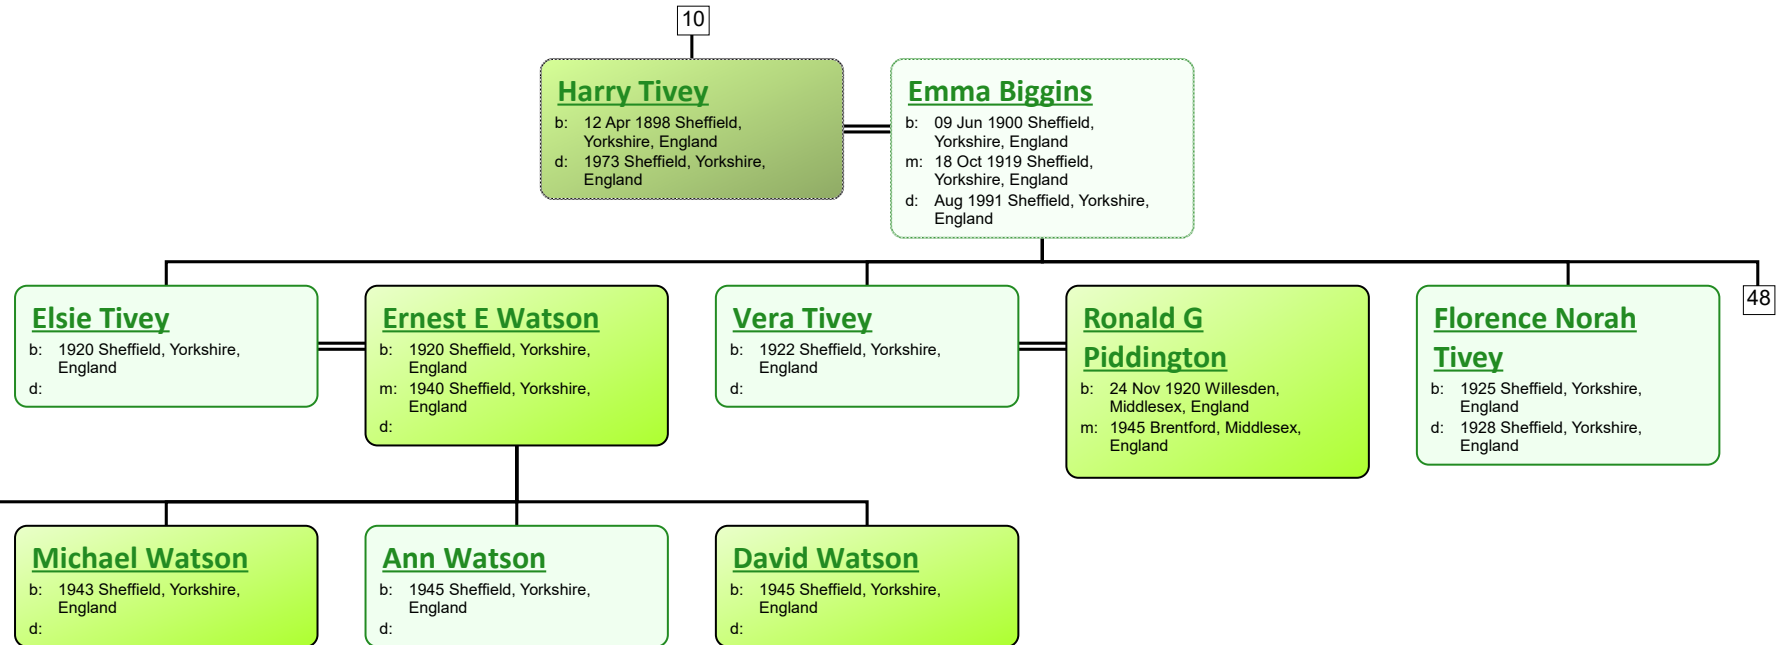

36

www.tiveyfamilytree.com

www.tiveyfamilytree.com

www.tiveyfamilytree.com

49

www.tiveyfamilytree.com

www.tiveyfamilytree.com

www.tiveyfamilytree.com

www.tiveyfamilytree.com

www.tiveyfamilytree.com

www.tiveyfamilytree.com

www.tiveyfamilytree.com

www.tiveyfamilytree.com

66

Alfred Scarfe

b: 1932 Barnsley, Yorkshire, England
d: 1932 Barnsley, Yorkshire, England

John Scarfe

b: 1933 Barnsley, Yorkshire, England
d:

Alfred Scarfe

b: 1936 Barnsley, Yorkshire, England
d:

Doreen Scarfe

b: 1938 Barnsley, Yorkshire, England
d:

Marjorie Scarfe

b: 1940 Barnsley, Yorkshire, England
d:

Malcolm Scarfe

b: 1942 Barnsley, Yorkshire, England
d:

Florence Rhoda Swinden

b: 19 May 1901 Sheffield, Yorkshire, England
d: 1978 Barnsley, Yorkshire, England

Alfred Scarfe

b: 27 Feb 1898 Wombwell, Barnsley, Yorkshire, England
m: 1922 Barnsley, Yorkshire, England
d: 1974 Barnsley, Yorkshire, England