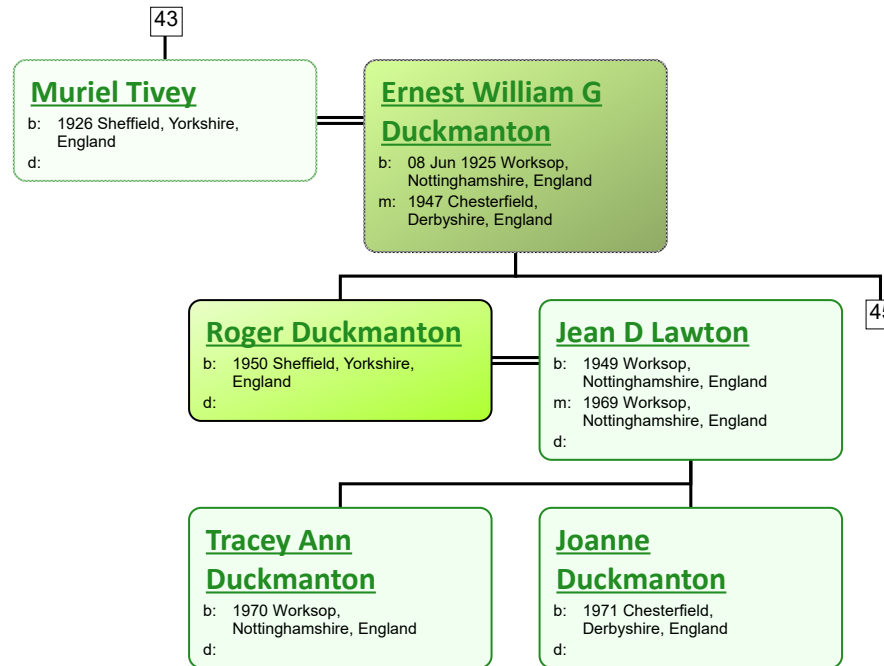

Descendant Chart for Thomas Tivey

www.tiveyfamilytree.com

www.tiveyfamilytree.com

www.tiveyfamilytree.com

www.tiveyfamilytree.com

www.tiveyfamilytree.com

www.tiveyfamilytree.com

www.tiveyfamilytree.com

36

www.tiveyfamilytree.com

www.tiveyfamilytree.com

www.tiveyfamilytree.com

49

www.tiveyfamilytree.com

www.tiveyfamilytree.com

www.tiveyfamilytree.com

www.tiveyfamilytree.com

www.tiveyfamilytree.com

www.tiveyfamilytree.com

www.tiveyfamilytree.com

www.tiveyfamilytree.com

66

Alfred Scarfe

b: 1932 Barnsley, Yorkshire, England
d: 1932 Barnsley, Yorkshire, England

John Scarfe

b: 1933 Barnsley, Yorkshire, England
d:

Alfred Scarfe

b: 1936 Barnsley, Yorkshire, England
d:

Doreen Scarfe

b: 1938 Barnsley, Yorkshire, England
d:

Marjorie Scarfe

b: 1940 Barnsley, Yorkshire, England
d: