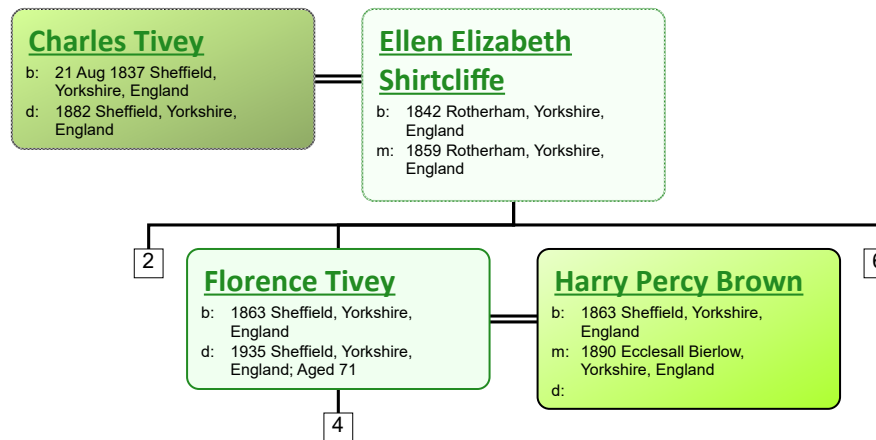

Descendant Chart for Thomas Tivey

www.tiveyfamilytree.com

www.tiveyfamilytree.com

www.tiveyfamilytree.com

www.tiveyfamilytree.com

www.tiveyfamilytree.com

www.tiveyfamilytree.com

www.tiveyfamilytree.com

36

www.tiveyfamilytree.com

www.tiveyfamilytree.com

www.tiveyfamilytree.com

49

www.tiveyfamilytree.com

www.tiveyfamilytree.com

www.tiveyfamilytree.com

www.tiveyfamilytree.com

www.tiveyfamilytree.com

www.tiveyfamilytree.com

www.tiveyfamilytree.com

www.tiveyfamilytree.com

66

Alfred Scarfe

b: 1932 Barnsley, Yorkshire, England
d: 1932 Barnsley, Yorkshire, England

John Scarfe

b: 1933 Barnsley, Yorkshire, England
d:

Alfred Scarfe

b: 1936 Barnsley, Yorkshire, England
d:

Doreen Scarfe

b: 1938 Barnsley, Yorkshire, England
d:

Marjorie Scarfe

b: 1940 Barnsley, Yorkshire, England
d: