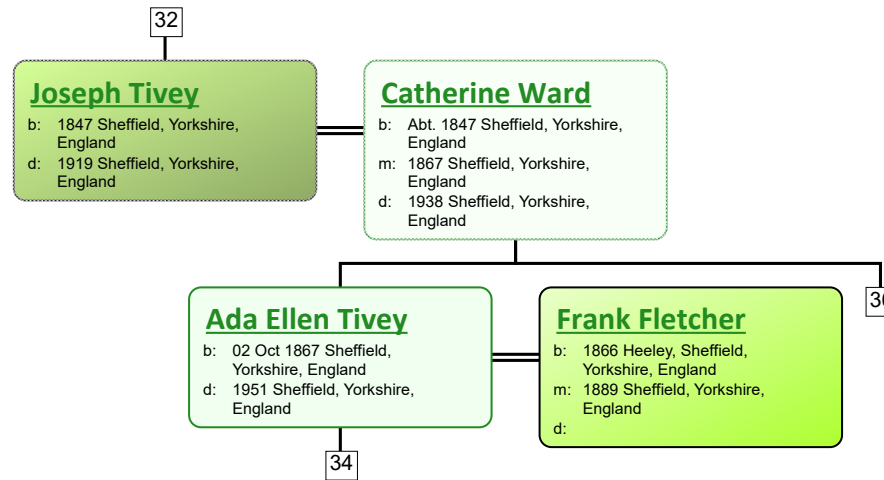

Descendant Chart for Thomas Tivey

www.tiveyfamilytree.com

www.tiveyfamilytree.com

www.tiveyfamilytree.com

www.tiveyfamilytree.com

www.tiveyfamilytree.com

www.tiveyfamilytree.com

www.tiveyfamilytree.com

36

www.tiveyfamilytree.com

www.tiveyfamilytree.com

www.tiveyfamilytree.com

49

www.tiveyfamilytree.com

www.tiveyfamilytree.com

www.tiveyfamilytree.com

www.tiveyfamilytree.com

www.tiveyfamilytree.com

www.tiveyfamilytree.com

www.tiveyfamilytree.com

www.tiveyfamilytree.com

66

Alfred Scarfe

b: 1932 Barnsley, Yorkshire, England
d: 1932 Barnsley, Yorkshire, England

John Scarfe

b: 1933 Barnsley, Yorkshire, England
d:

Alfred Scarfe

b: 1936 Barnsley, Yorkshire, England
d:

Doreen Scarfe

b: 1938 Barnsley, Yorkshire, England
d:

Marjorie Scarfe

b: 1940 Barnsley, Yorkshire, England
d: