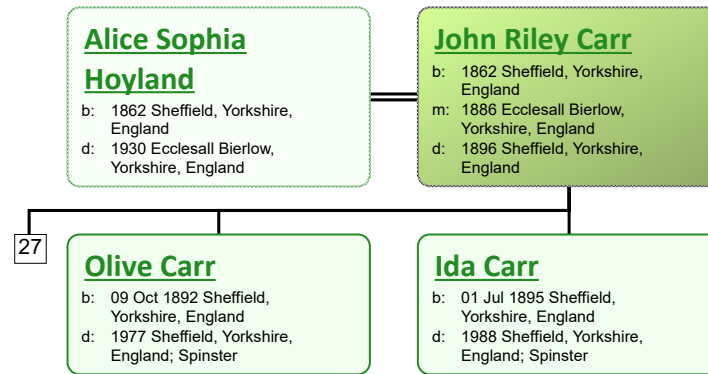

www.tiveyfamilytree.com