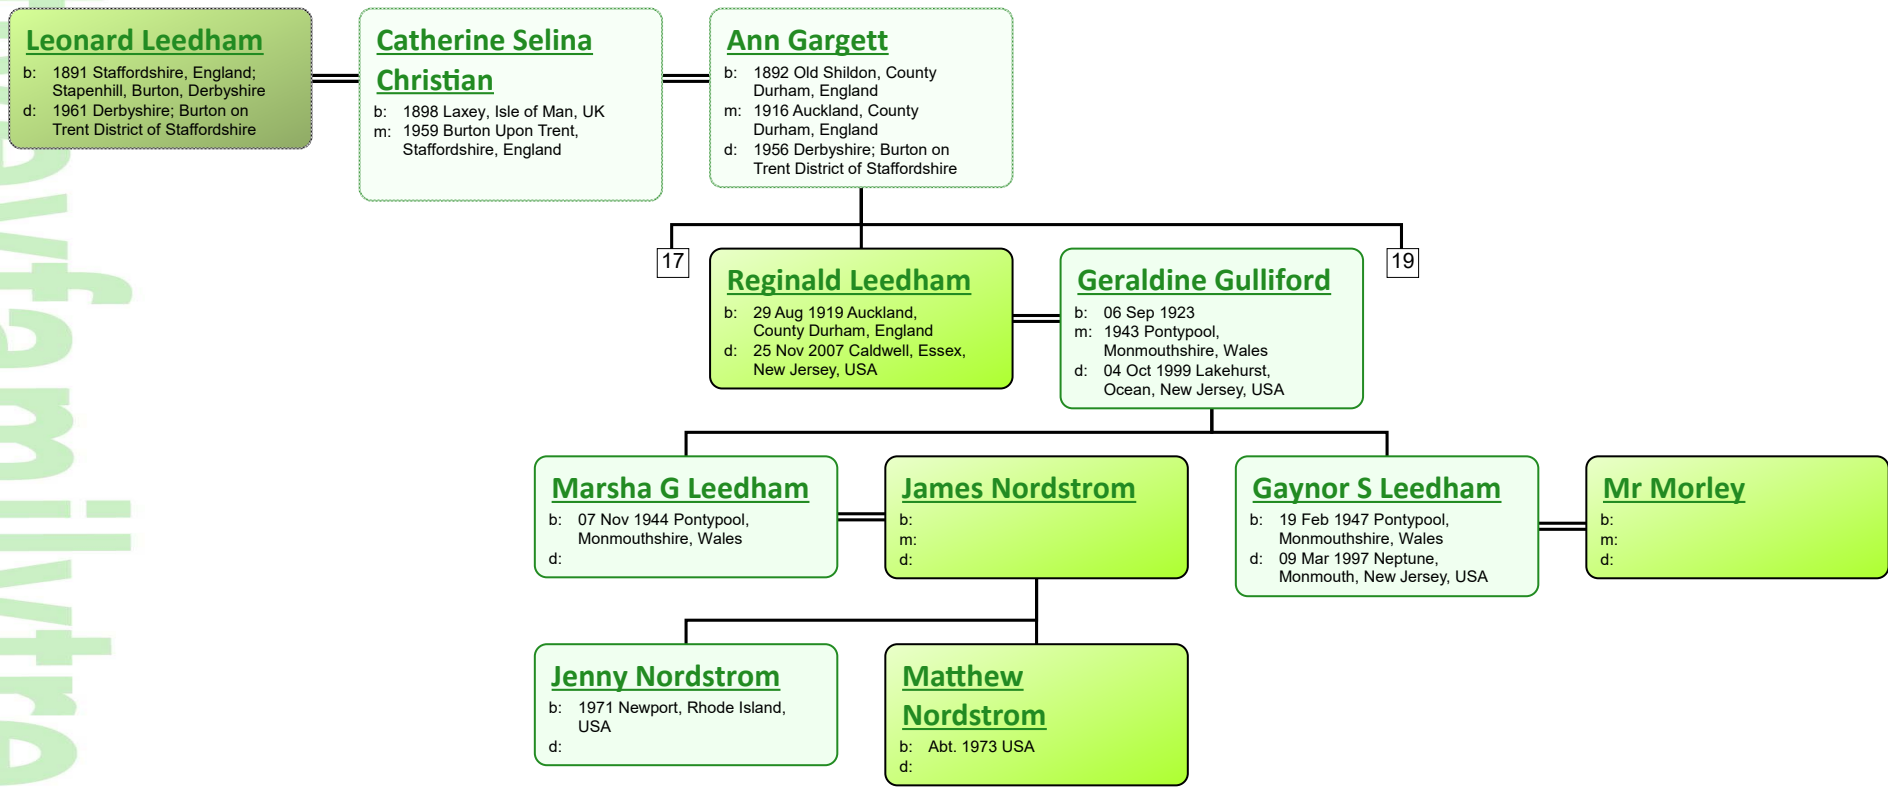

**Miriam Martha  
Page**

b: 1863 Castlemaine, Victoria,  
Australia  
m: 1884 Nottingham,  
Nottinghamshire, England

www.tiveyfamilytree.com

www.tiveyfamilytree.com

20

www.tiveyfamilytree.com

26

14