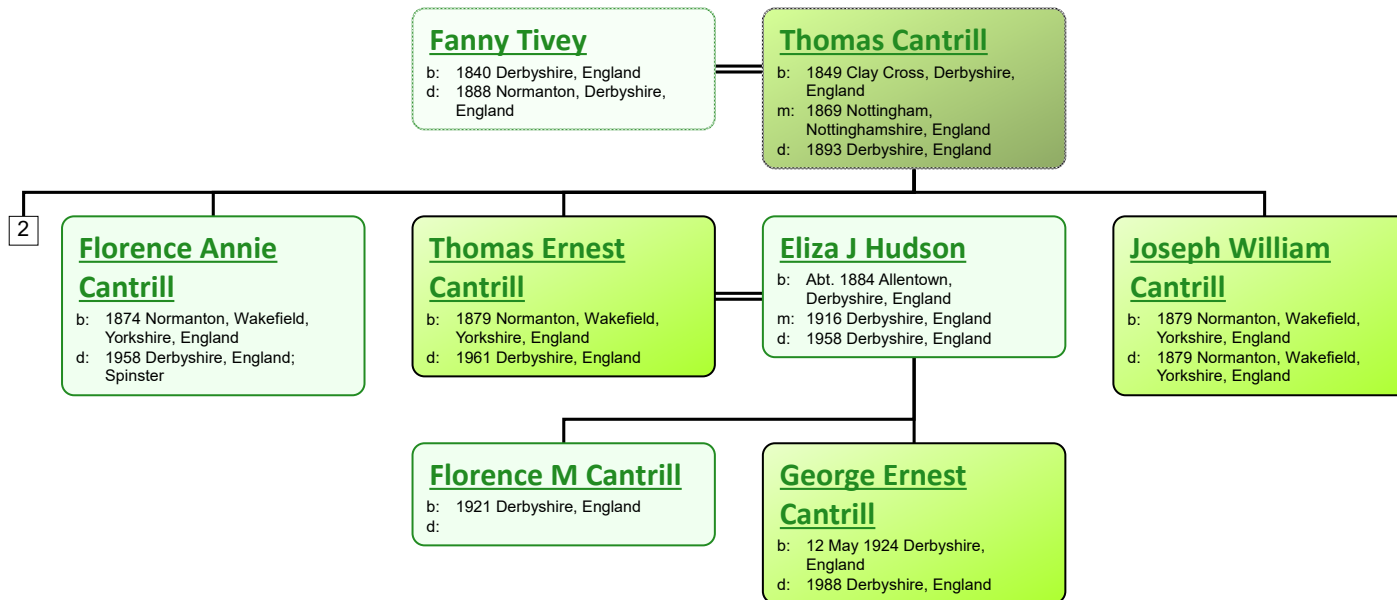

# Descendant Chart for Charles Tivey

**Sarah Tivey**

b: Abt. 1829 Ticknall,  
Derbyshire, England  
d: Jan 1869 Derbyshire, England

**John Peat**

b: Abt. 1833 Derbyshire,  
England  
m: 1855 St Peter's Church,  
Derby, Derbyshire, England  
d:

8

**John Peat**

b: 19 Mar 1864 Derbyshire,  
England  
d: 13 Apr 1955 Camden, NSW,  
Australia

13

**Annie Adams**

b: Abt. 1893  
m: 1936 Camden, NSW,  
Australia  
d: 25 Jan 1958 Camden, NSW,  
Australia

**Elizabeth Bensley**