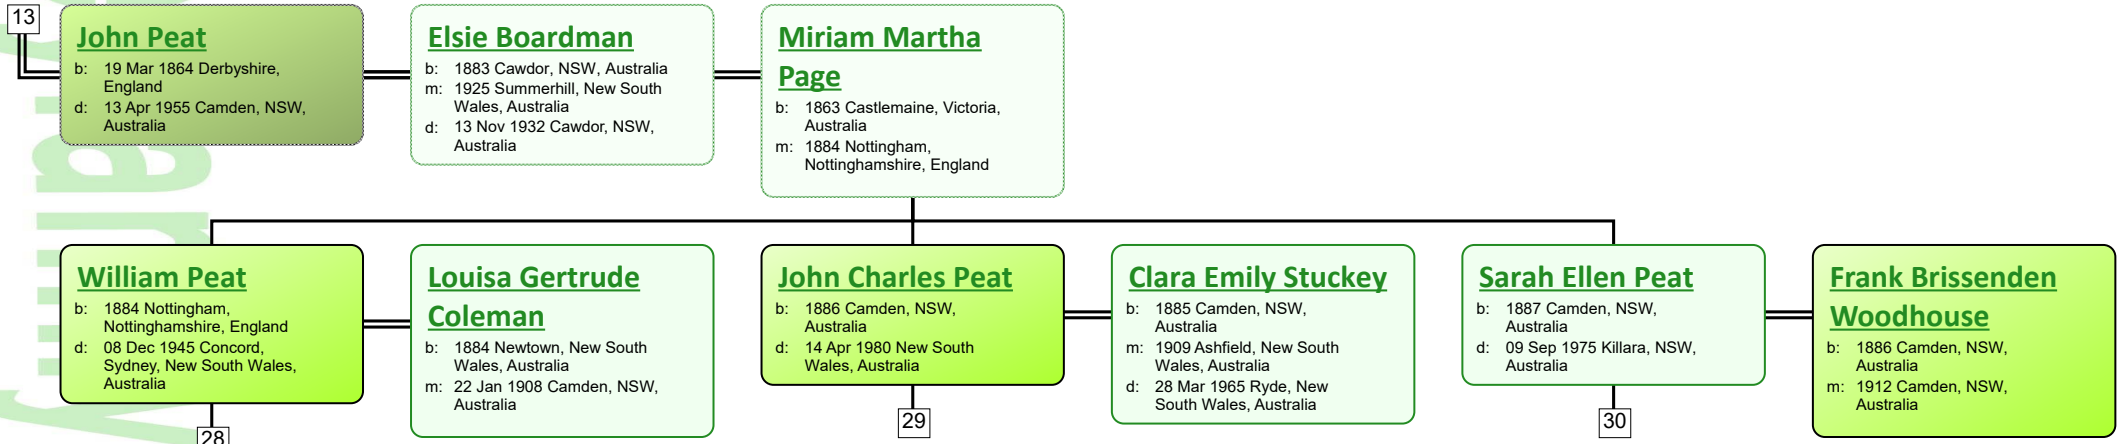

# Descendant Chart for Charles Tivey

**Sarah Tivey**

b: Abt. 1829 Ticknall,  
Derbyshire, England  
d: Jan 1869 Derbyshire, England

**John Peat**

b: Abt. 1833 Derbyshire,  
England  
m: 1855 St Peter's Church,  
Derby, Derbyshire, England  
d:

b: 1857 Camden, NSW,  
Australia  
m: 31 Jul 1897 Camden, NSW,  
Australia  
d: 23 Apr 1921 Camden, NSW,  
Australia

**Elsie Boardman**

b: 1883 Cawdor, NSW, Australia  
m: 1925 Summerhill, New South  
Wales, Australia  
d: 13 Nov 1932 Cawdor, NSW,  
Australia

**Miriam Martha  
Page**

b: 1863 Castlemaine, Victoria,  
Australia  
m: 1884 Nottingham,  
Nottinghamshire, England

www.tiveyfamilytree.com

www.tiveyfamilytree.com

20

www.tiveyfamilytree.com

26

14