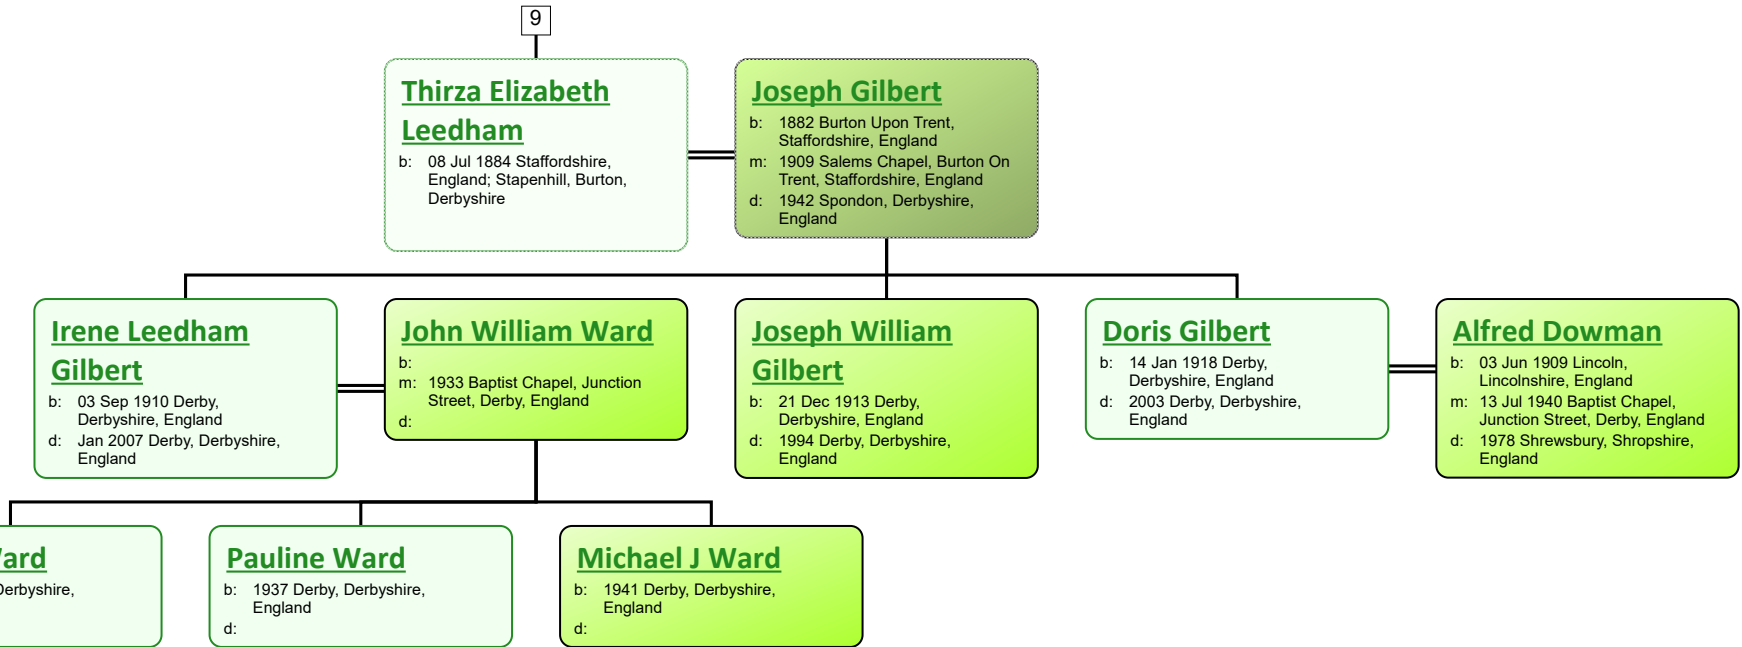

# Descendant Chart for Charles Tivey

**Sarah Tivey**

b: Abt. 1829 Ticknall,  
Derbyshire, England  
d: Jan 1869 Derbyshire, England

**John Peat**

b: Abt. 1833 Derbyshire,  
England  
m: 1855 St Peter's Church,  
Derby, Derbyshire, England  
d:

**Miriam Martha  
Page**

b: 1863 Castlemaine, Victoria,  
Australia  
m: 1884 Nottingham,  
Nottinghamshire, England

www.tiveyfamilytree.com

www.tiveyfamilytree.com

20

www.tiveyfamilytree.com

26

14