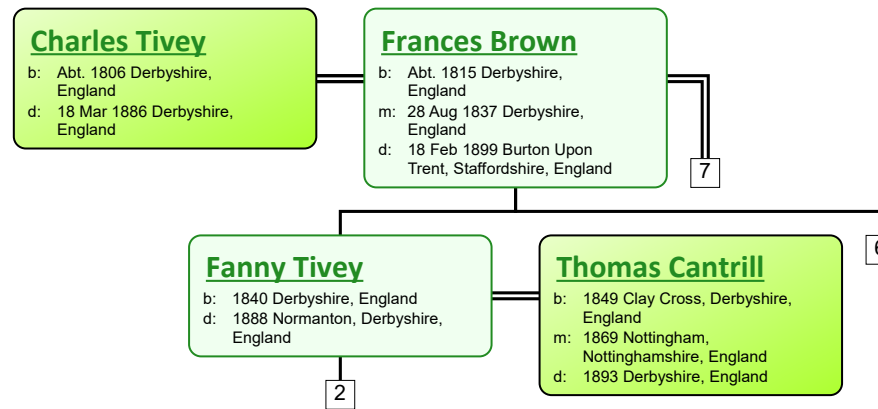

# Descendant Chart for Charles Tivey

**Sarah Tivey**

b: Abt. 1829 Ticknall,  
Derbyshire, England  
d: Jan 1869 Derbyshire, England

**John Peat**

b: Abt. 1833 Derbyshire,  
England  
m: 1855 St Peter's Church,  
Derby, Derbyshire, England  
d:

8

**John Peat**

b: 19 Mar 1864 Derbyshire,  
England  
d: 13 Apr 1955 Camden, NSW,  
Australia

13

**Annie Adams**

b: Abt. 1893  
m: 1936 Camden, NSW,  
Australia  
d: 25 Jan 1958 Camden, NSW,  
Australia

**Elizabeth Bensley**

**Miriam Martha  
Page**

b: 1863 Castlemaine, Victoria,  
Australia  
m: 1884 Nottingham,  
Nottinghamshire, England

www.tiveyfamilytree.com

www.tiveyfamilytree.com

20

www.tiveyfamilytree.com

26

14