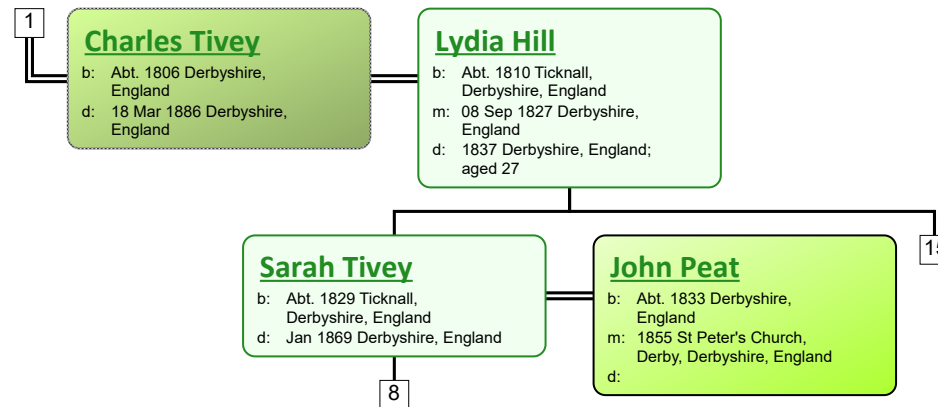

# Descendant Chart for Charles Tivey

**Sarah Tivey**

b: Abt. 1829 Ticknall,  
Derbyshire, England  
d: Jan 1869 Derbyshire, England

**John Peat**

b: Abt. 1833 Derbyshire,  
England  
m: 1855 St Peter's Church,  
Derby, Derbyshire, England  
d: