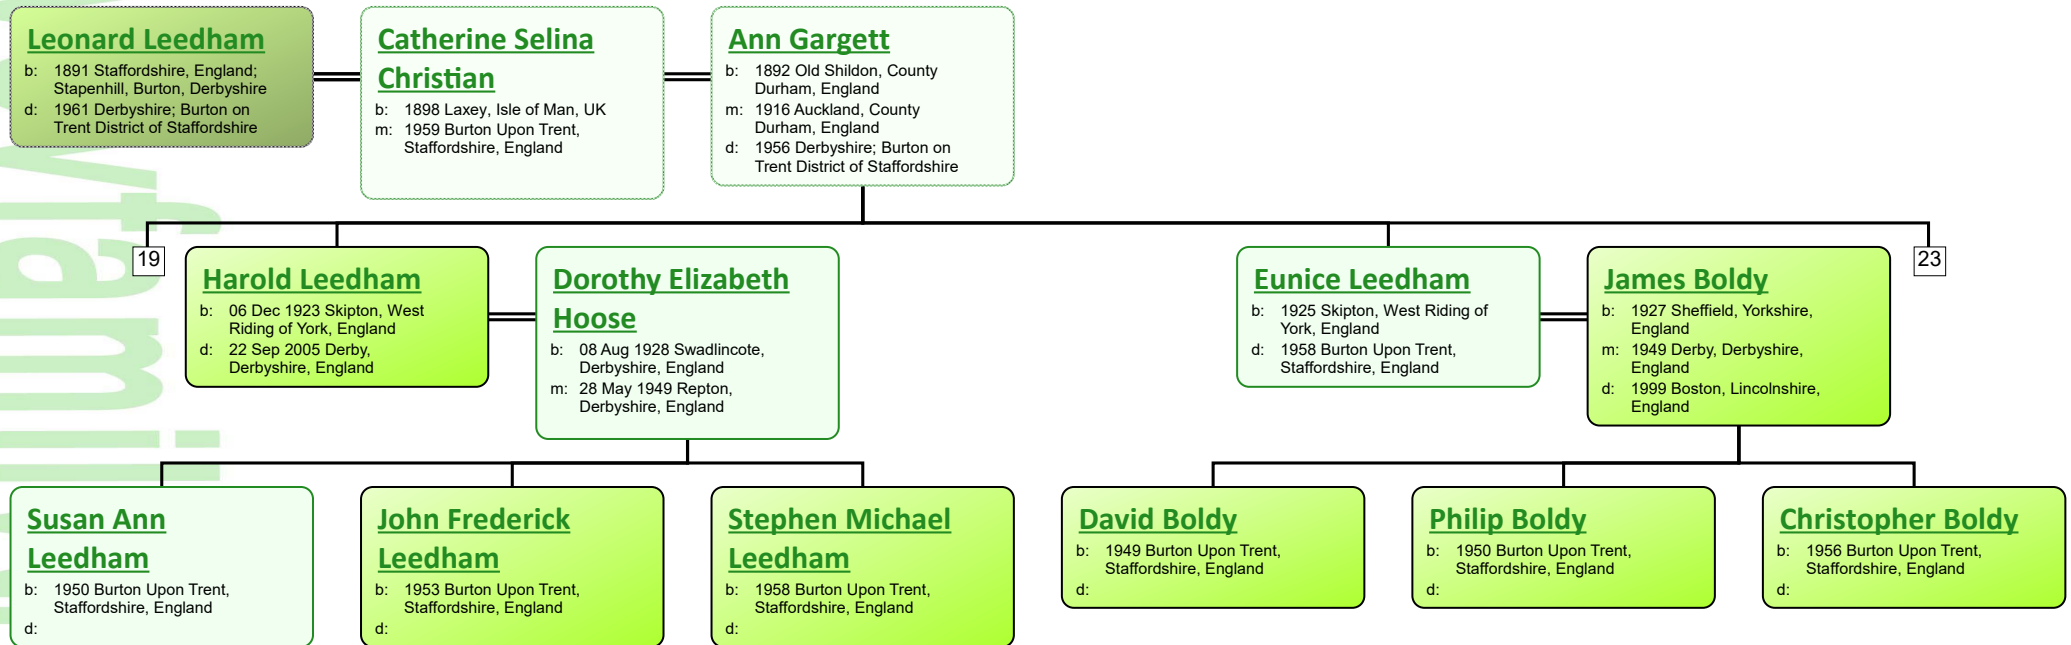

**Miriam Martha  
Page**

b: 1863 Castlemaine, Victoria,  
Australia  
m: 1884 Nottingham,  
Nottinghamshire, England

www.tiveyfamilytree.com

www.tiveyfamilytree.com

20

www.tiveyfamilytree.com

26

14