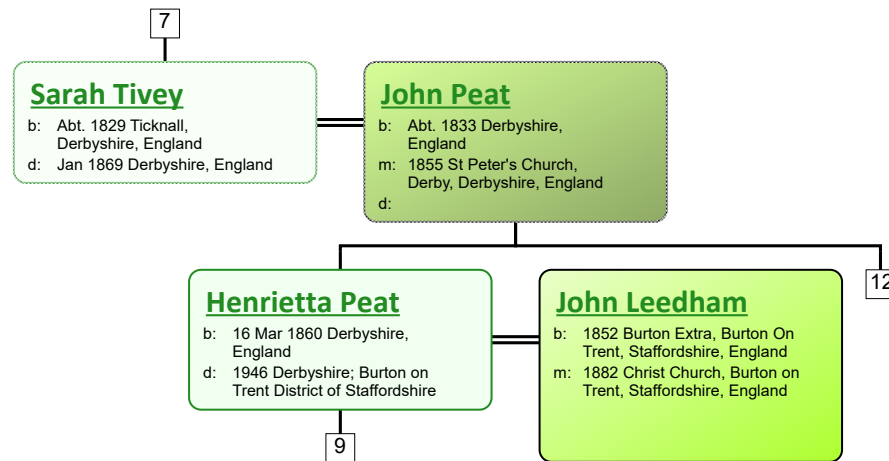

# Descendant Chart for Charles Tivey

**Sarah Tivey**

b: Abt. 1829 Ticknall,  
Derbyshire, England  
d: Jan 1869 Derbyshire, England

**John Peat**

b: Abt. 1833 Derbyshire,  
England  
m: 1855 St Peter's Church,  
Derby, Derbyshire, England  
d:

8

**John Peat**

b: 19 Mar 1864 Derbyshire,  
England  
d: 13 Apr 1955 Camden, NSW,  
Australia

13

**Annie Adams**

b: Abt. 1893  
m: 1936 Camden, NSW,  
Australia  
d: 25 Jan 1958 Camden, NSW,  
Australia

**Elizabeth Bensley**

**Miriam Martha  
Page**

b: 1863 Castlemaine, Victoria,  
Australia  
m: 1884 Nottingham,  
Nottinghamshire, England

www.tiveyfamilytree.com

www.tiveyfamilytree.com

20

www.tiveyfamilytree.com

26

14