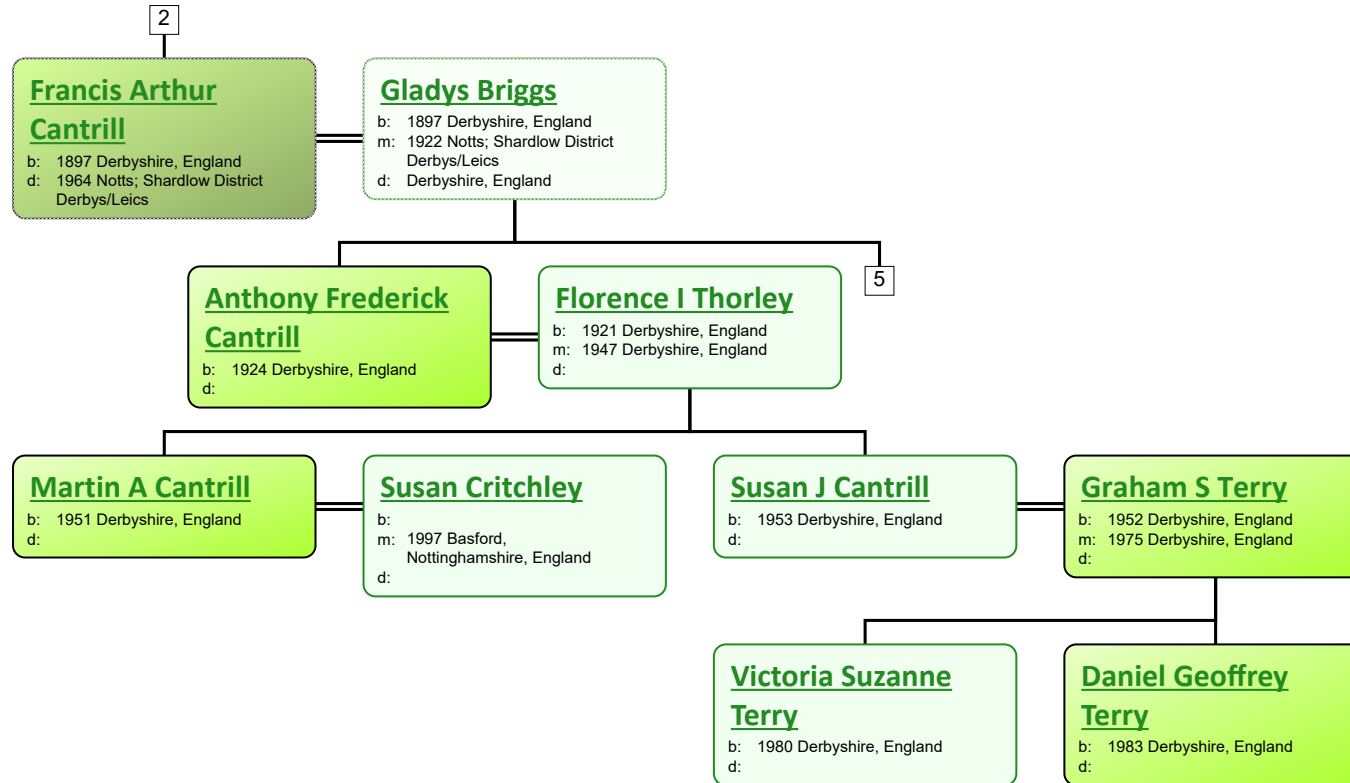

# Descendant Chart for Charles Tivey

**Sarah Tivey**

b: Abt. 1829 Ticknall,  
Derbyshire, England  
d: Jan 1869 Derbyshire, England

**John Peat**

b: Abt. 1833 Derbyshire,  
England  
m: 1855 St Peter's Church,  
Derby, Derbyshire, England  
d:

8

**John Peat**

b: 19 Mar 1864 Derbyshire,  
England  
d: 13 Apr 1955 Camden, NSW,  
Australia

13

**Annie Adams**

b: Abt. 1893  
m: 1936 Camden, NSW,  
Australia  
d: 25 Jan 1958 Camden, NSW,  
Australia

**Elizabeth Bensley**