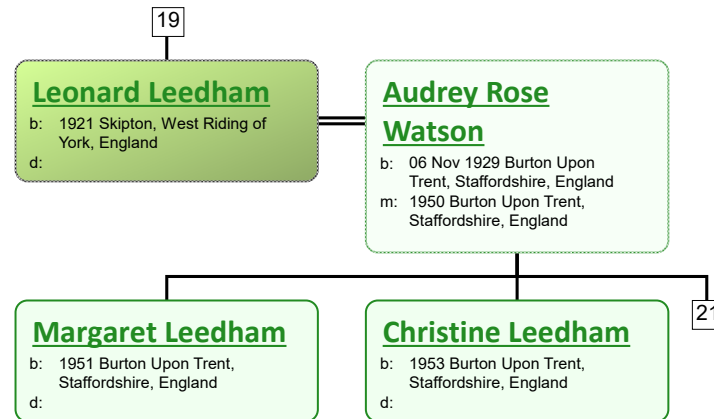

**Miriam Martha  
Page**

b: 1863 Castlemaine, Victoria,  
Australia  
m: 1884 Nottingham,  
Nottinghamshire, England

www.tiveyfamilytree.com

www.tiveyfamilytree.com

20

www.tiveyfamilytree.com

26

14