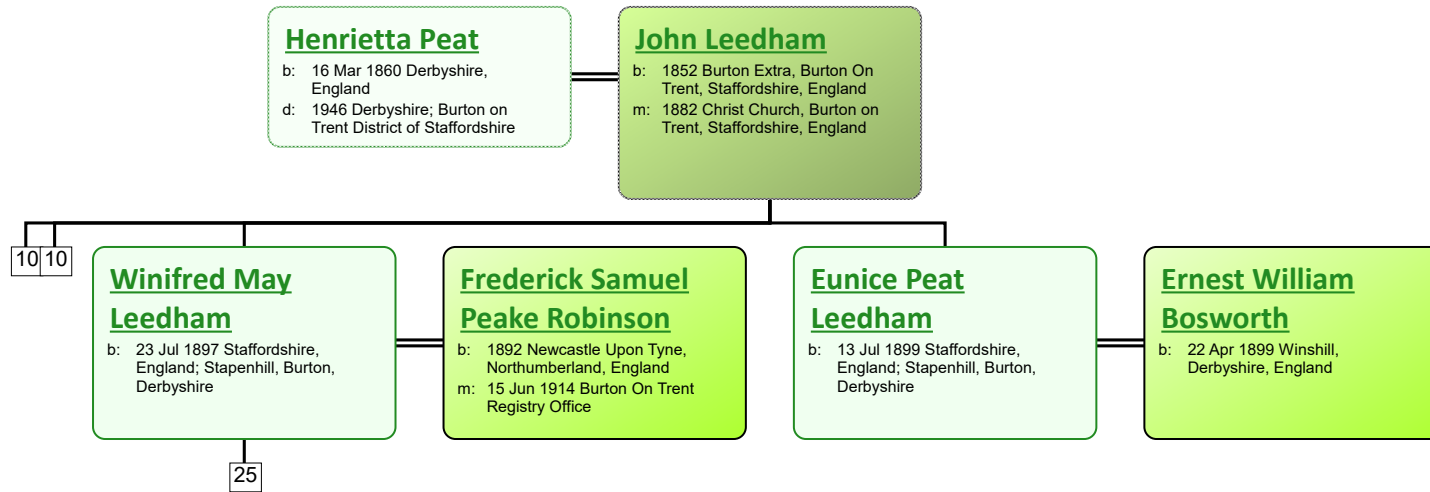

# Descendant Chart for Charles Tivey

**Sarah Tivey**

b: Abt. 1829 Ticknall,  
Derbyshire, England  
d: Jan 1869 Derbyshire, England

**John Peat**

b: Abt. 1833 Derbyshire,  
England  
m: 1855 St Peter's Church,  
Derby, Derbyshire, England  
d: