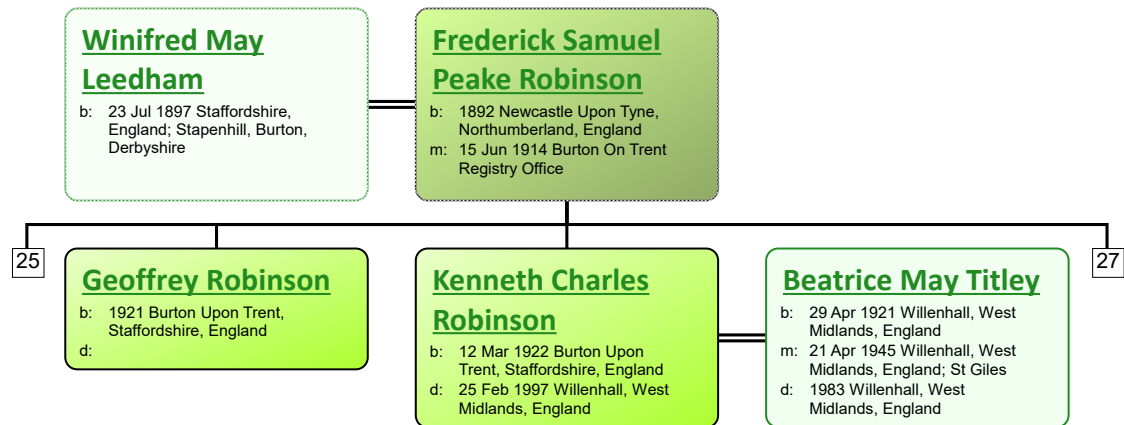

**Miriam Martha  
Page**

b: 1863 Castlemaine, Victoria,  
Australia  
m: 1884 Nottingham,  
Nottinghamshire, England

www.tiveyfamilytree.com

www.tiveyfamilytree.com

20

www.tiveyfamilytree.com

26

14