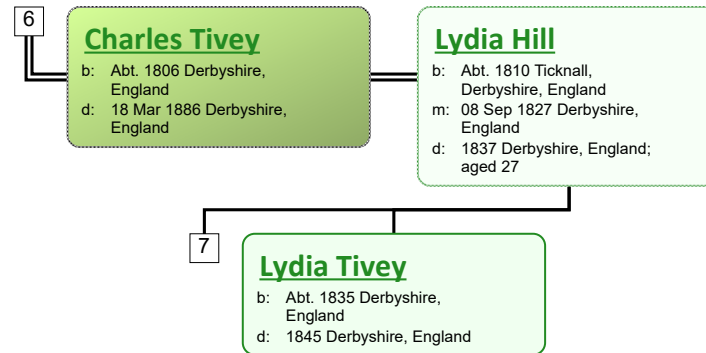

b: 1857 Camden, NSW,  
Australia  
m: 31 Jul 1897 Camden, NSW,  
Australia  
d: 23 Apr 1921 Camden, NSW,  
Australia

**Elsie Boardman**

b: 1883 Cawdor, NSW, Australia  
m: 1925 Summerhill, New South  
Wales, Australia  
d: 13 Nov 1932 Cawdor, NSW,  
Australia

**Miriam Martha  
Page**

b: 1863 Castlemaine, Victoria,  
Australia  
m: 1884 Nottingham,  
Nottinghamshire, England

www.tiveyfamilytree.com

www.tiveyfamilytree.com

20

www.tiveyfamilytree.com

26

14