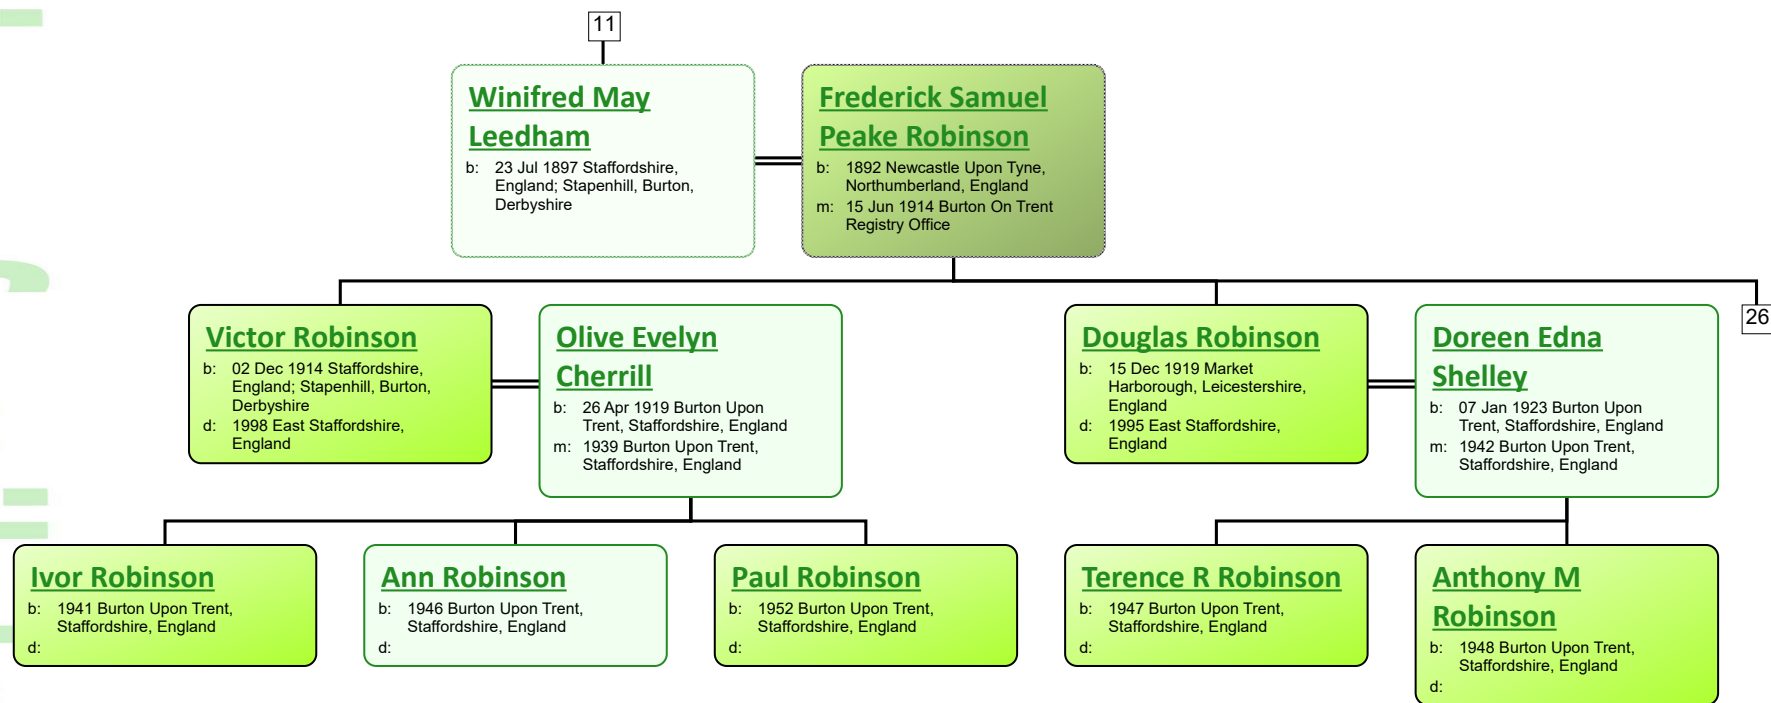

**Miriam Martha  
Page**

b: 1863 Castlemaine, Victoria,  
Australia  
m: 1884 Nottingham,  
Nottinghamshire, England

www.tiveyfamilytree.com

www.tiveyfamilytree.com

20

www.tiveyfamilytree.com

26

14