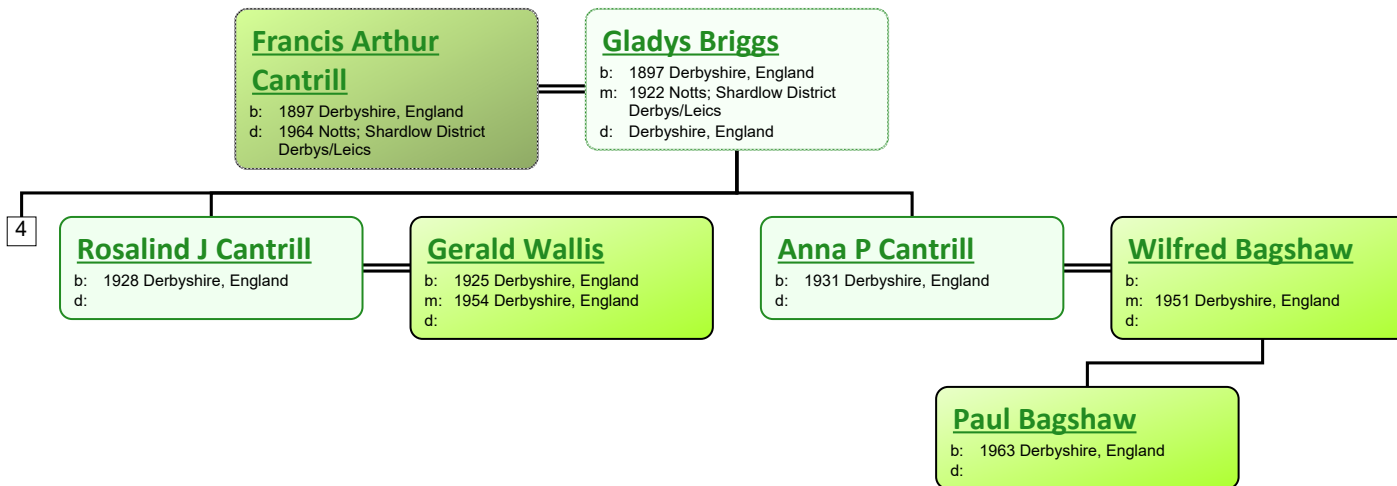

# Descendant Chart for Charles Tivey

**Sarah Tivey**

b: Abt. 1829 Ticknall,  
Derbyshire, England  
d: Jan 1869 Derbyshire, England

**John Peat**

b: Abt. 1833 Derbyshire,  
England  
m: 1855 St Peter's Church,  
Derby, Derbyshire, England  
d: