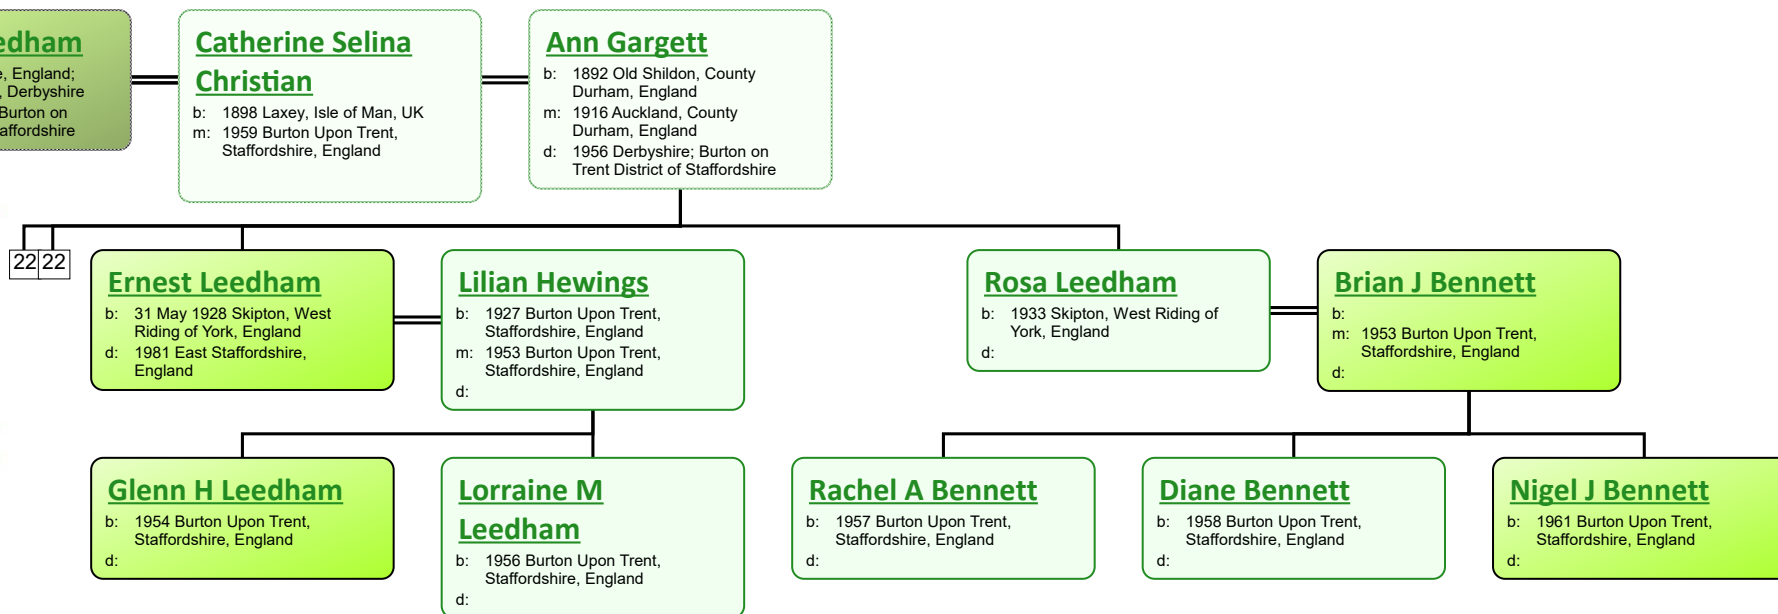

**Miriam Martha  
Page**

b: 1863 Castlemaine, Victoria,  
Australia  
m: 1884 Nottingham,  
Nottinghamshire, England

www.tiveyfamilytree.com

www.tiveyfamilytree.com

20

www.tiveyfamilytree.com

26

14