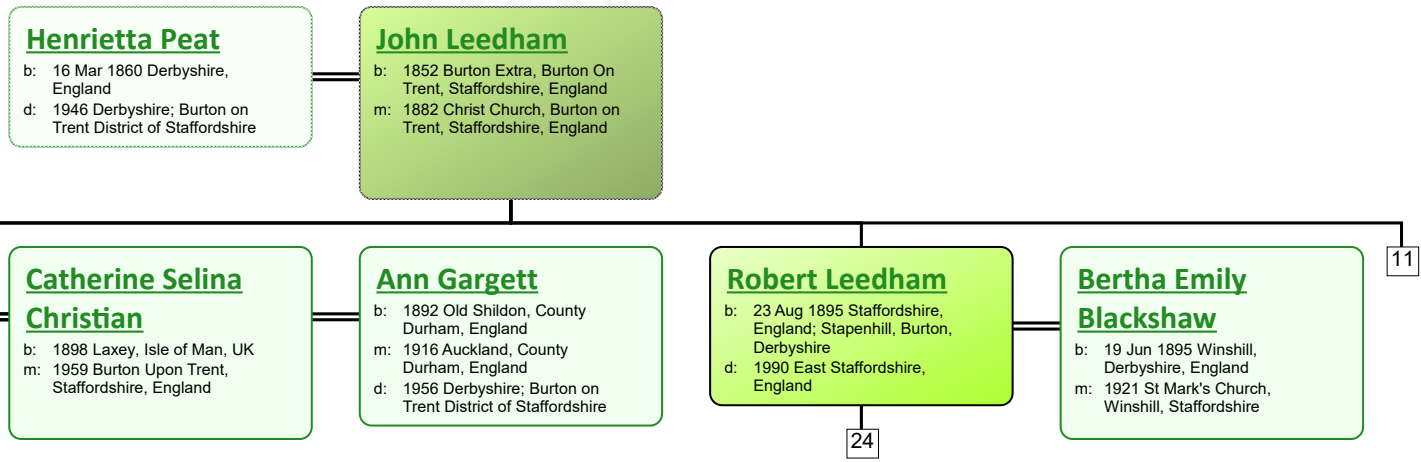

# Descendant Chart for Charles Tivey

**Sarah Tivey**

b: Abt. 1829 Ticknall,  
Derbyshire, England  
d: Jan 1869 Derbyshire, England

**John Peat**

b: Abt. 1833 Derbyshire,  
England  
m: 1855 St Peter's Church,  
Derby, Derbyshire, England  
d: