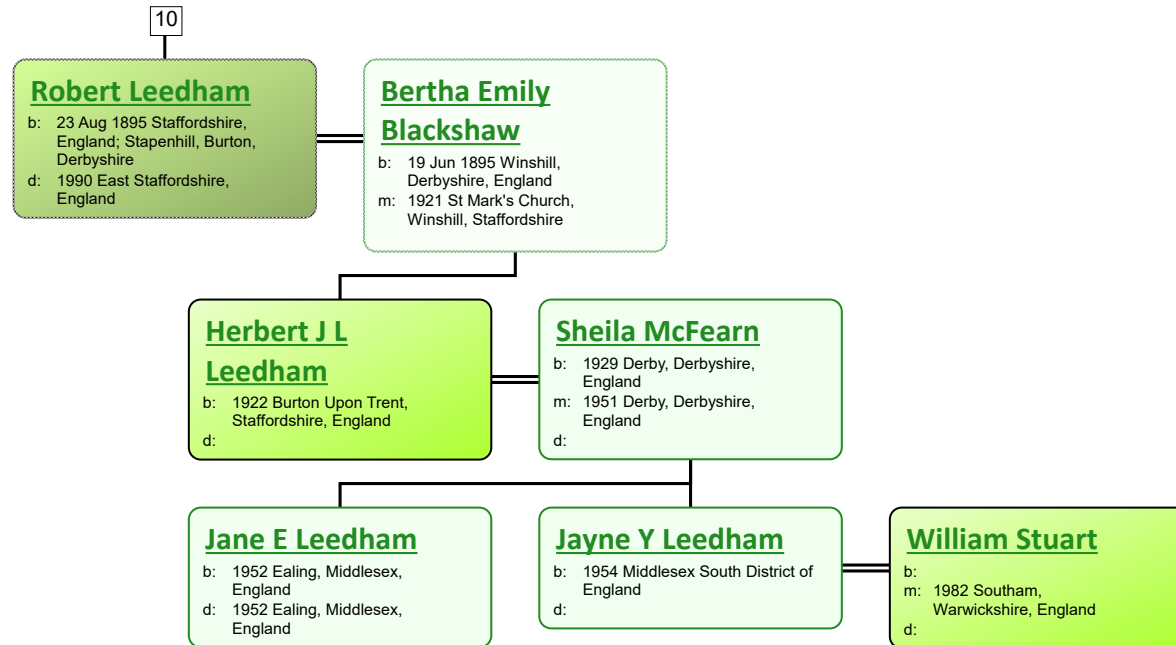

**Miriam Martha  
Page**

b: 1863 Castlemaine, Victoria,  
Australia  
m: 1884 Nottingham,  
Nottinghamshire, England

www.tiveyfamilytree.com

www.tiveyfamilytree.com

20

www.tiveyfamilytree.com

26

14