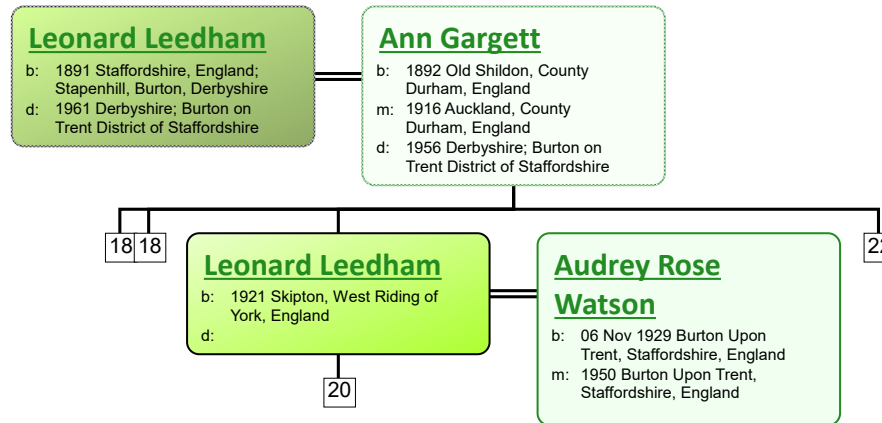

**Miriam Martha  
Page**

b: 1863 Castlemaine, Victoria,  
Australia  
m: 1884 Nottingham,  
Nottinghamshire, England

www.tiveyfamilytree.com

www.tiveyfamilytree.com

20

www.tiveyfamilytree.com

26

14