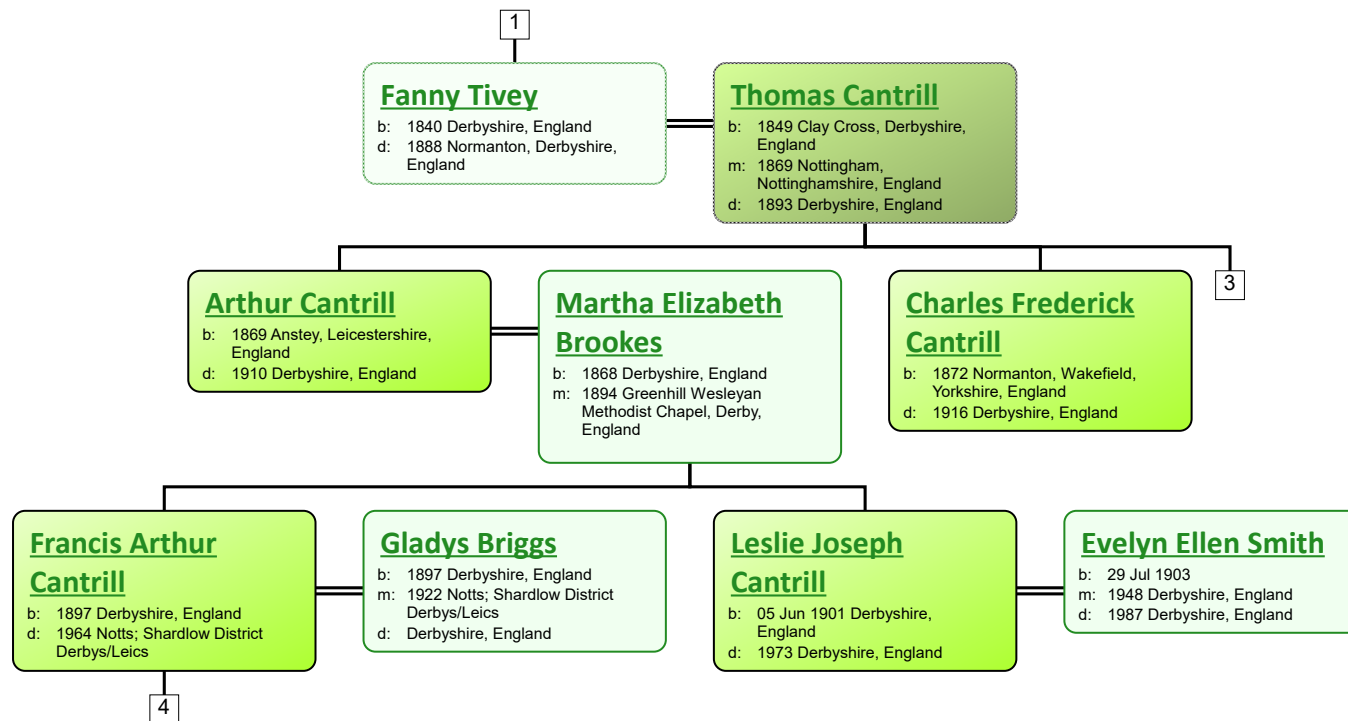

# Descendant Chart for Charles Tivey

**Sarah Tivey**

b: Abt. 1829 Ticknall,  
Derbyshire, England  
d: Jan 1869 Derbyshire, England

**John Peat**

b: Abt. 1833 Derbyshire,  
England  
m: 1855 St Peter's Church,  
Derby, Derbyshire, England  
d:

8

**John Peat**

b: 19 Mar 1864 Derbyshire,  
England  
d: 13 Apr 1955 Camden, NSW,  
Australia

13

**Annie Adams**

b: Abt. 1893  
m: 1936 Camden, NSW,  
Australia  
d: 25 Jan 1958 Camden, NSW,  
Australia

**Elizabeth Bensley**