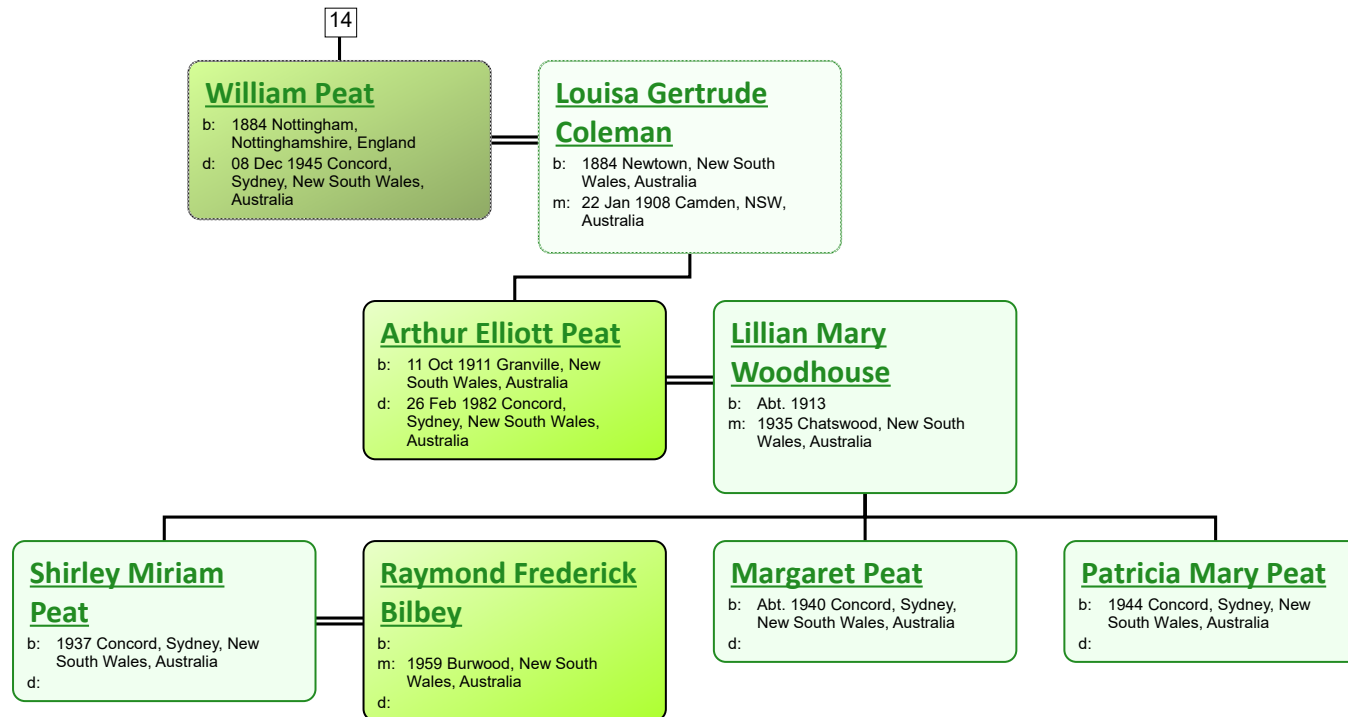

# Descendant Chart for Charles Tivey

**Sarah Tivey**

b: Abt. 1829 Ticknall,  
Derbyshire, England  
d: Jan 1869 Derbyshire, England

**John Peat**

b: Abt. 1833 Derbyshire,  
England  
m: 1855 St Peter's Church,  
Derby, Derbyshire, England  
d:

**Miriam Martha  
Page**

b: 1863 Castlemaine, Victoria,  
Australia  
m: 1884 Nottingham,  
Nottinghamshire, England

www.tiveyfamilytree.com

www.tiveyfamilytree.com

20

www.tiveyfamilytree.com

26

14

b: 1913 Chatswood, New South Wales, Australia  
 d: 20 Apr 1932 North Sydney, New South Wales, Australia

**Kenneth Woodhouse**

b: 08 Jul 1915 Sydney, New South Wales, Australia  
 d:

**Jean Winifred Clarke**