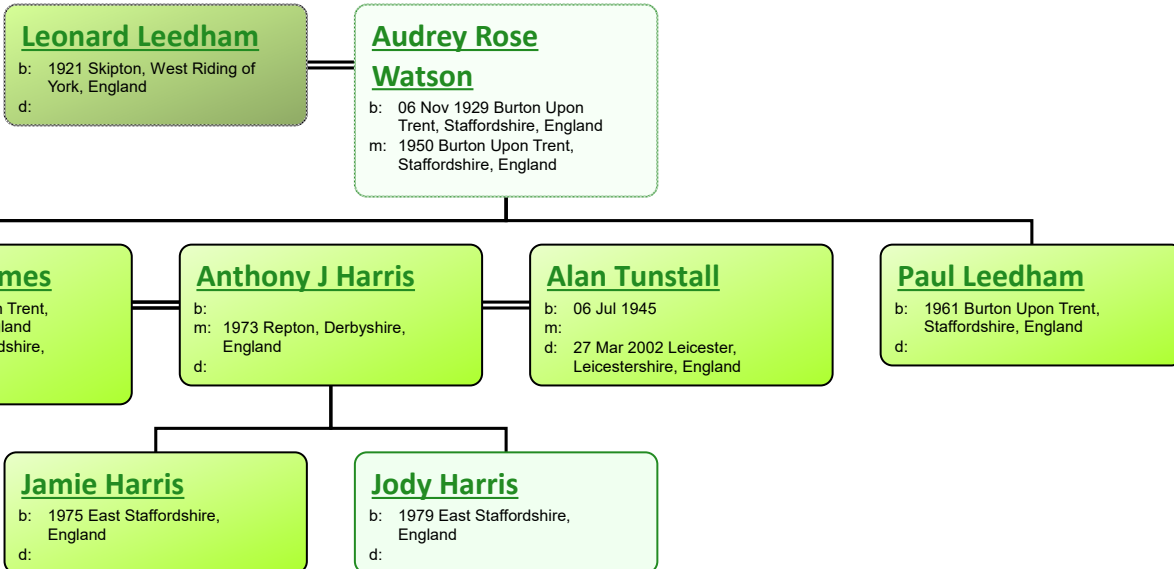

**Miriam Martha  
Page**

b: 1863 Castlemaine, Victoria,  
Australia  
m: 1884 Nottingham,  
Nottinghamshire, England

www.tiveyfamilytree.com

www.tiveyfamilytree.com

20

www.tiveyfamilytree.com

26

14