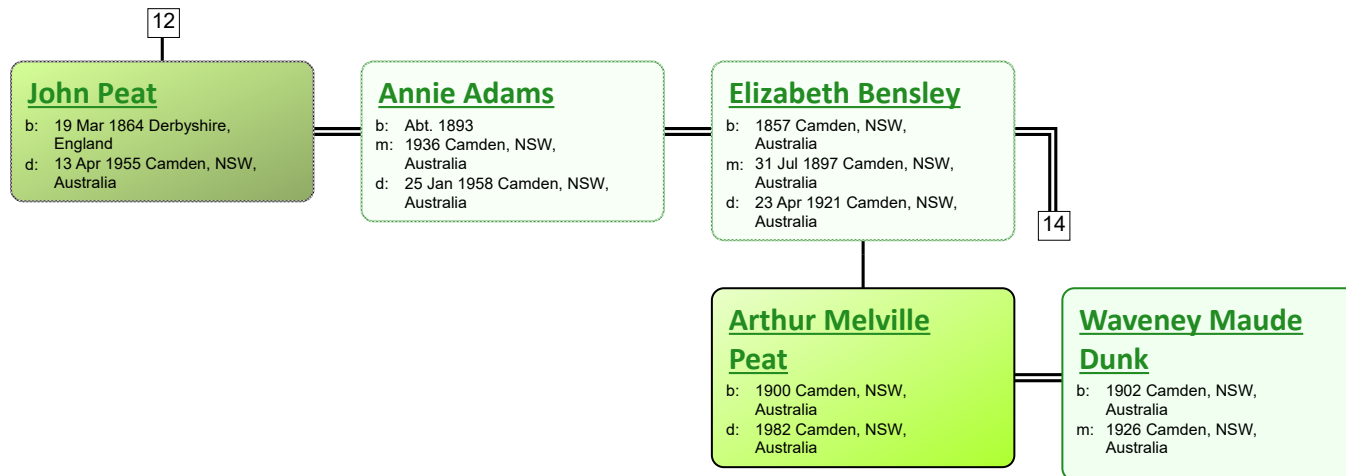

# Descendant Chart for Charles Tivey

**Sarah Tivey**

b: Abt. 1829 Ticknall,  
Derbyshire, England  
d: Jan 1869 Derbyshire, England

**John Peat**

b: Abt. 1833 Derbyshire,  
England  
m: 1855 St Peter's Church,  
Derby, Derbyshire, England  
d:

8

**John Peat**

b: 19 Mar 1864 Derbyshire,  
England  
d: 13 Apr 1955 Camden, NSW,  
Australia

13

**Annie Adams**

b: Abt. 1893  
m: 1936 Camden, NSW,  
Australia  
d: 25 Jan 1958 Camden, NSW,  
Australia

**Elizabeth Bensley**

b: 1857 Camden, NSW,  
Australia  
m: 31 Jul 1897 Camden, NSW,  
Australia  
d: 23 Apr 1921 Camden, NSW,  
Australia

**Elsie Boardman**

b: 1883 Cawdor, NSW, Australia  
m: 1925 Summerhill, New South  
Wales, Australia  
d: 13 Nov 1932 Cawdor, NSW,  
Australia

**Miriam Martha  
Page**

b: 1863 Castlemaine, Victoria,  
Australia  
m: 1884 Nottingham,  
Nottinghamshire, England

www.tiveyfamilytree.com

www.tiveyfamilytree.com

20

www.tiveyfamilytree.com

26

14