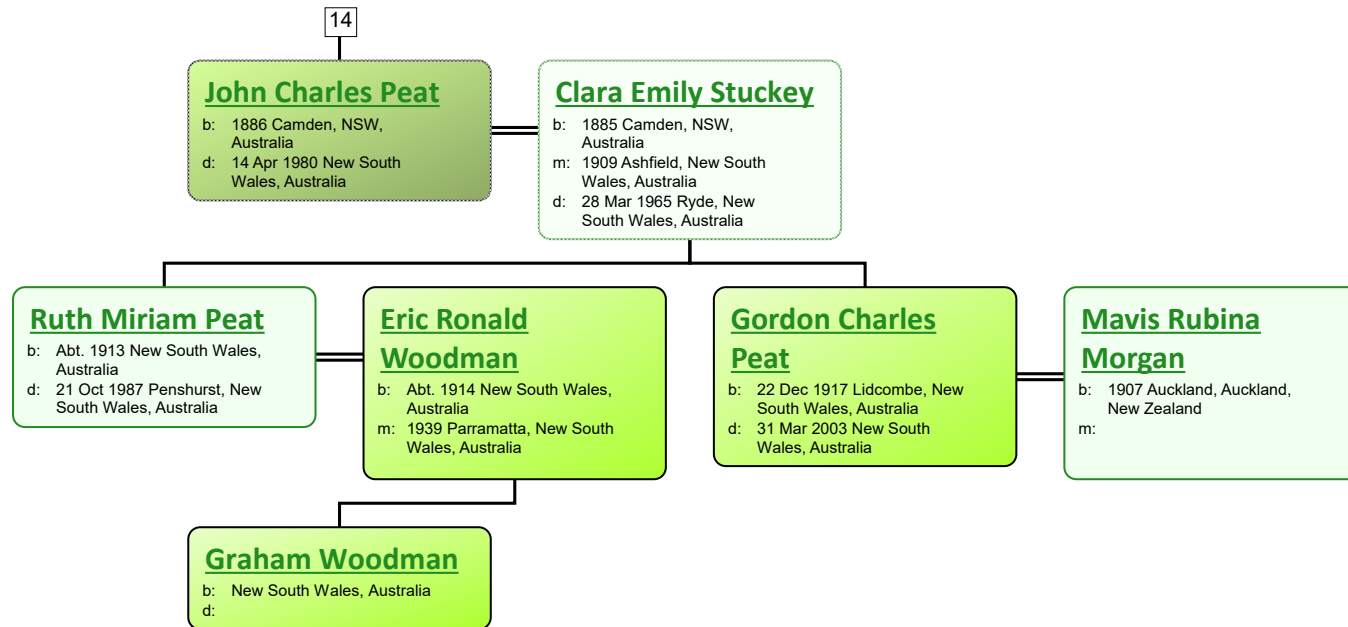

# Descendant Chart for Charles Tivey

**Sarah Tivey**

b: Abt. 1829 Ticknall,  
Derbyshire, England  
d: Jan 1869 Derbyshire, England

**John Peat**

b: Abt. 1833 Derbyshire,  
England  
m: 1855 St Peter's Church,  
Derby, Derbyshire, England  
d:

**Miriam Martha  
Page**

b: 1863 Castlemaine, Victoria,  
Australia  
m: 1884 Nottingham,  
Nottinghamshire, England

www.tiveyfamilytree.com

www.tiveyfamilytree.com

20

www.tiveyfamilytree.com

26

14

b: 1913 Chatswood, New South Wales, Australia  
 d: 20 Apr 1932 North Sydney, New South Wales, Australia

**Kenneth Woodhouse**

b: 08 Jul 1915 Sydney, New South Wales, Australia  
 d:

**Jean Winifred Clarke**