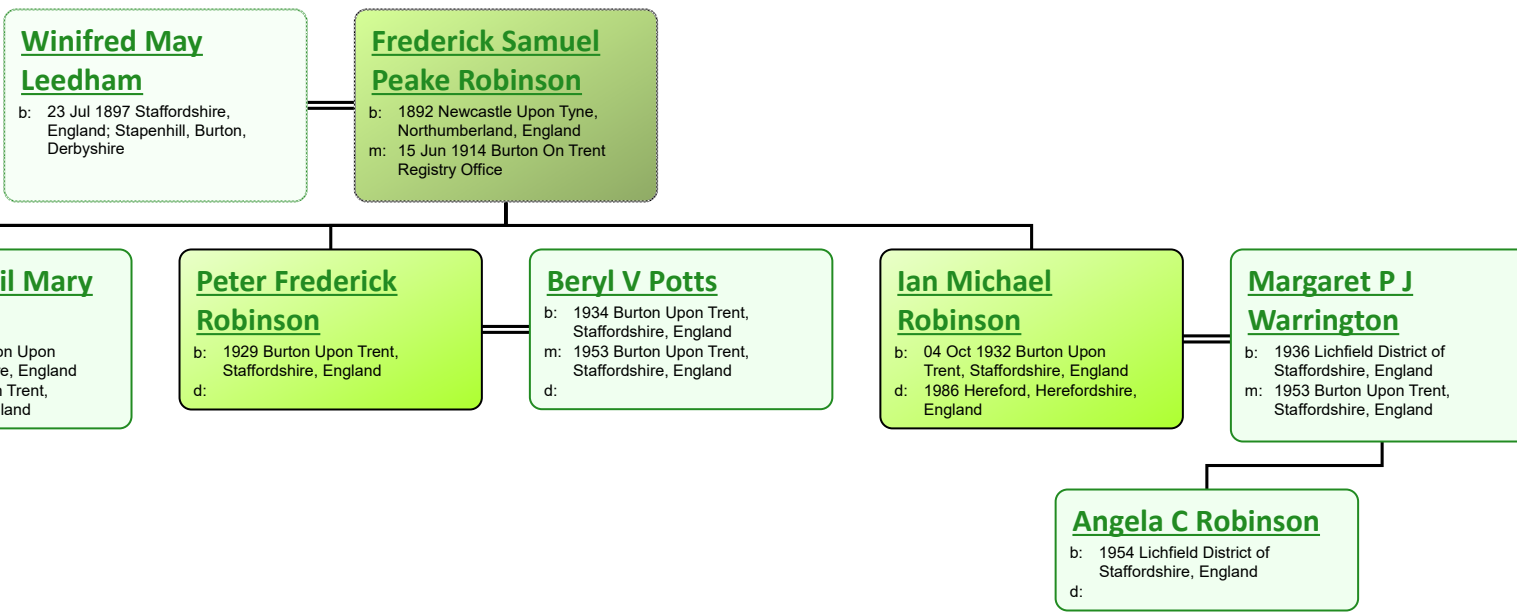

**Miriam Martha  
Page**

b: 1863 Castlemaine, Victoria,  
Australia  
m: 1884 Nottingham,  
Nottinghamshire, England

www.tiveyfamilytree.com

www.tiveyfamilytree.com

20

www.tiveyfamilytree.com

26

14