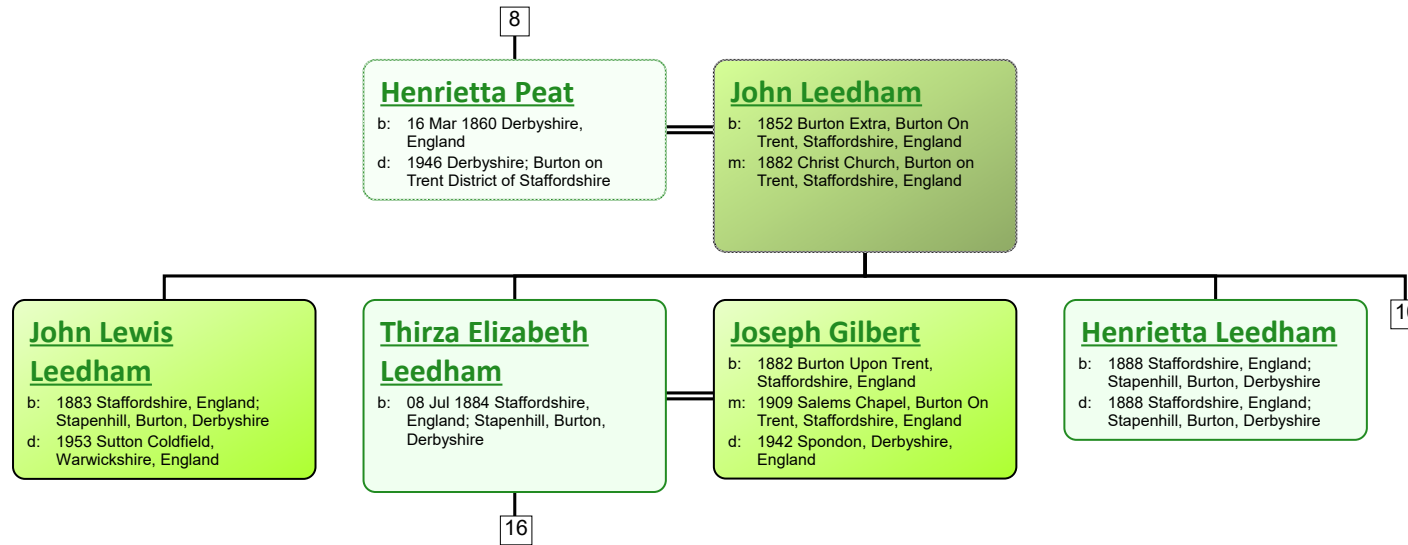

# Descendant Chart for Charles Tivey

**Sarah Tivey**

b: Abt. 1829 Ticknall,  
Derbyshire, England  
d: Jan 1869 Derbyshire, England

**John Peat**

b: Abt. 1833 Derbyshire,  
England  
m: 1855 St Peter's Church,  
Derby, Derbyshire, England  
d: