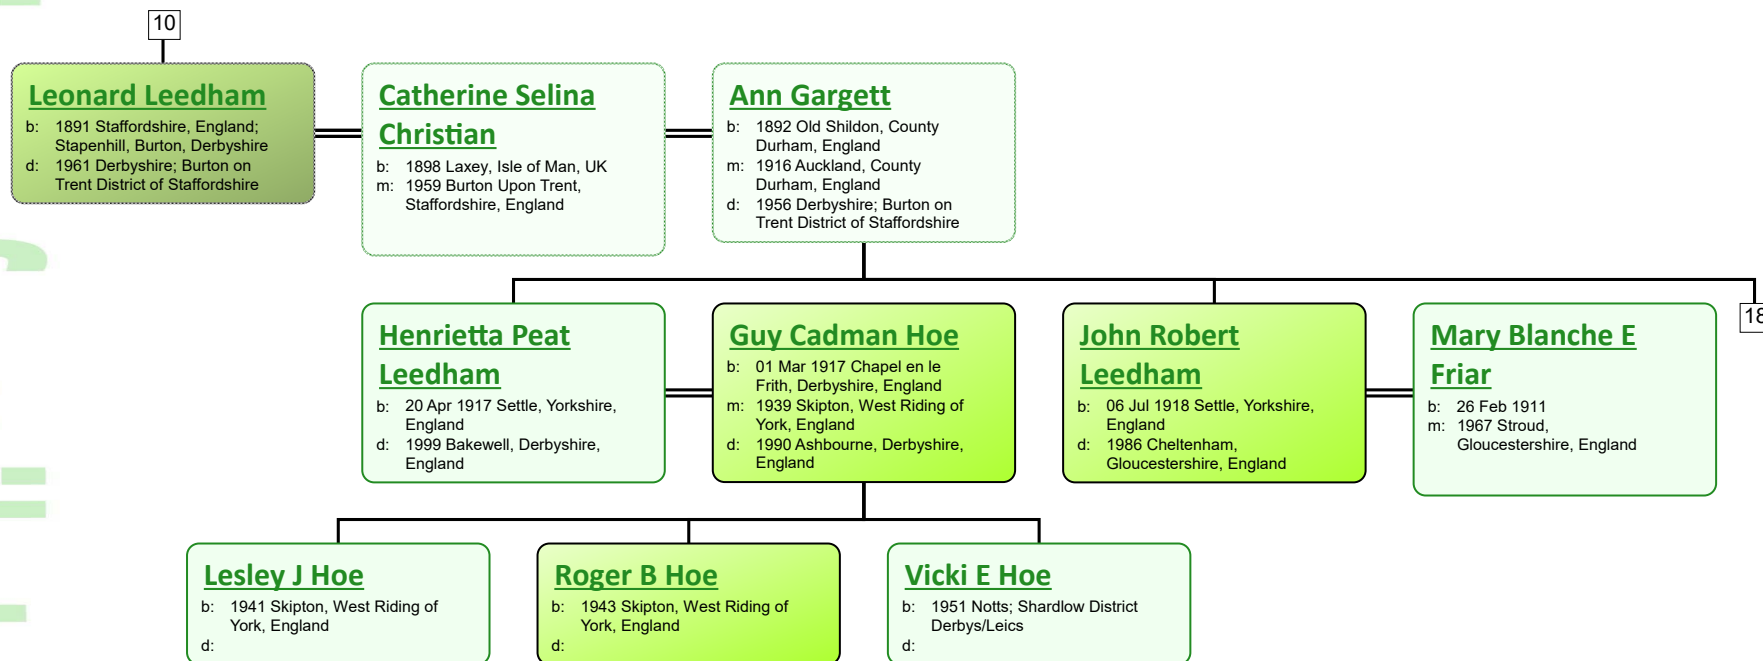

**Miriam Martha  
Page**

b: 1863 Castlemaine, Victoria,  
Australia  
m: 1884 Nottingham,  
Nottinghamshire, England

www.tiveyfamilytree.com

www.tiveyfamilytree.com

20

www.tiveyfamilytree.com

26

14