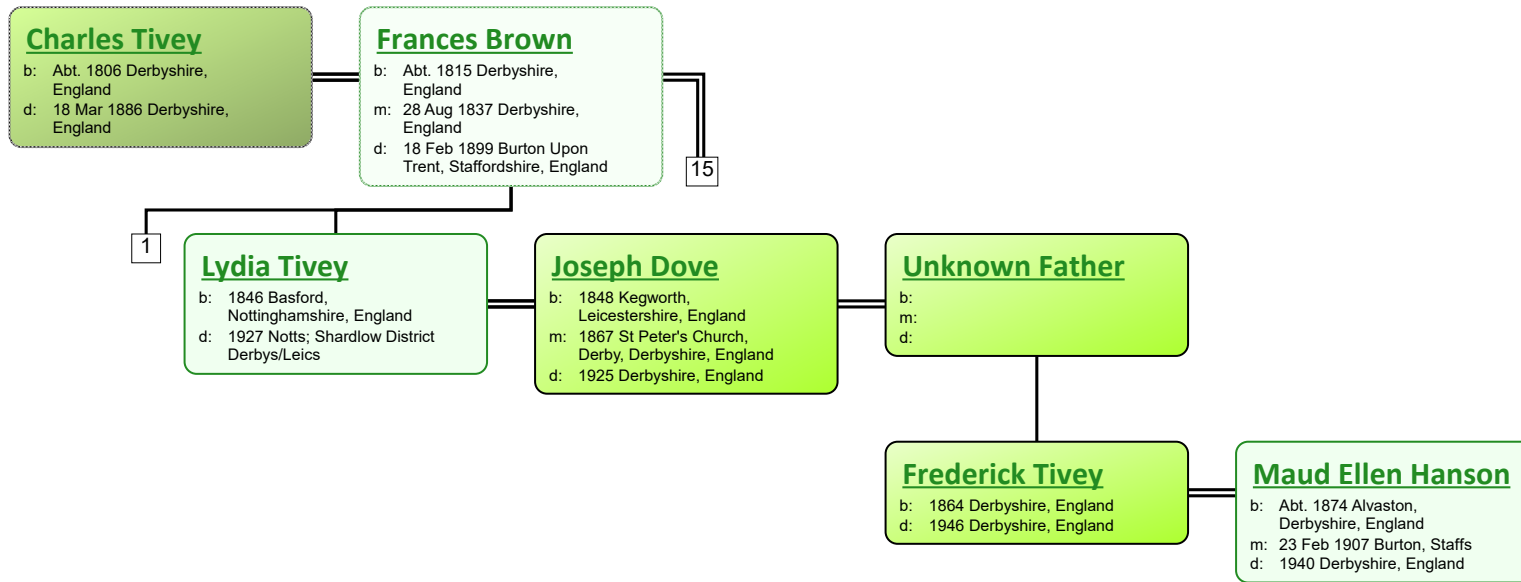

# Descendant Chart for Charles Tivey

**Sarah Tivey**

b: Abt. 1829 Ticknall,  
Derbyshire, England  
d: Jan 1869 Derbyshire, England

**John Peat**

b: Abt. 1833 Derbyshire,  
England  
m: 1855 St Peter's Church,  
Derby, Derbyshire, England  
d: