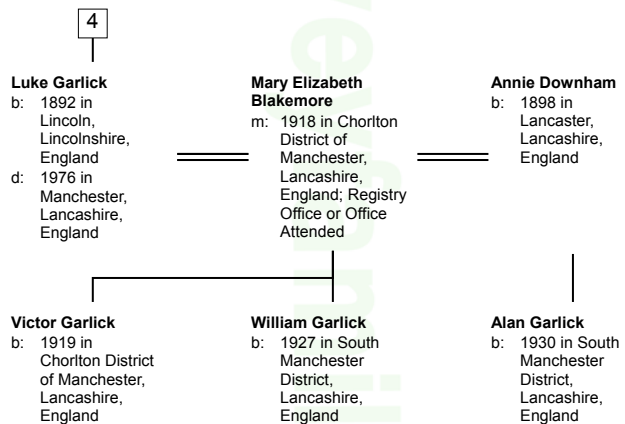

Descendant Chart for Edward Tivey (Group 3)

2

Martha Ann Tivey
b: 1853 in Glossop, Derbyshire, England
d: 1932 in Manchester, Lancashire, England

Thomas William Newall
b: 1848 in Ardwick, Manchester, Lancashire, England

John Thomas Jones
b: Abt. 1876 in
Leeds, West
Yorkshire,
England

Gladys Jones
b: 1905 in
Gorton,
Manchester,
Lancashire,
England

John Leslie Jones
b: 1907 in
Gorton,
Manchester,
Lancashire,
England

4

Lily Garlick

4

Fred Garlick

b: 15 Nov 1886 in
Lincoln,
Lincolnshire,
England

d: 08 Oct 1973 in
Stockport,
Cheshire,
England

Henrietta Griffith

b: 1890 in
Salford,
Lancashire,
England

Douglas Garlick

b: 24 Jul 1913 in
Chorlton District
of Manchester,
Lancashire,
England

Fred Garlick

b: 15 Jan 1918 in
Chorlton District
of Manchester,
Lancashire,
England

7

Harriet Brocklehurst

b: 1883 in
Ardwick,
Manchester,
Lancashire,
England

Alfred Nelson

b: Abt. 1883 in
Ardwick,
Manchester,
Lancashire,
England; from
1911 census data