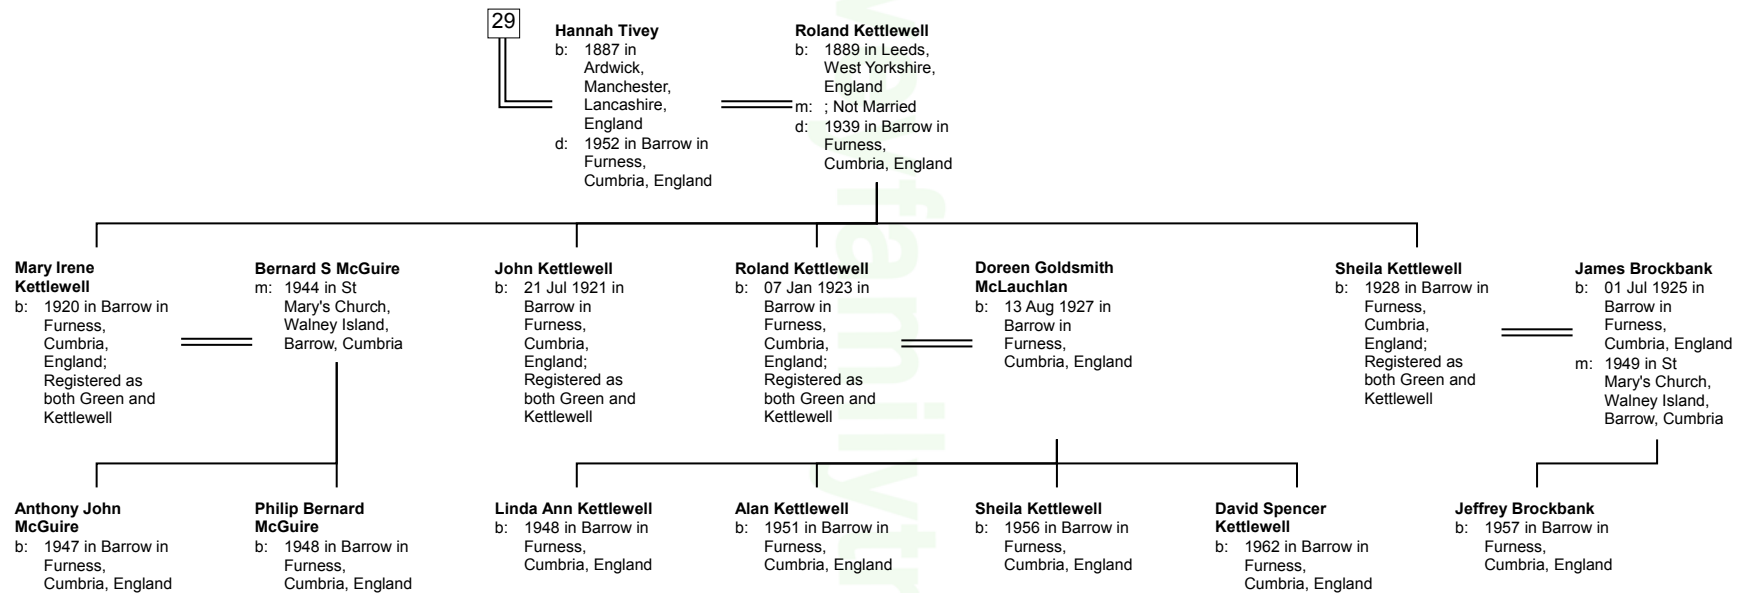

Annie Brocklehurst
b: 1924 in
Chorton,
Manchester,
Lancashire,
England

7

Jane Brocklehurst

b: 1891 in
Ardwick,
Manchester,
Lancashire,
England

William Lawless

b: Abt. 1888 in
Manchester,
Lancashire,
England

Eva Lawless

b: 05 Nov 1917 in
Chorlton District
of Manchester,
Lancashire,
England

Fred Morrison

m: 1945 in
Blackpool St
John's Church

12

Jane Tivey

b: 19 Aug 1891 in
Ardwick,
Manchester,
Lancashire,
England
d: Bef. 1963 in
Australia