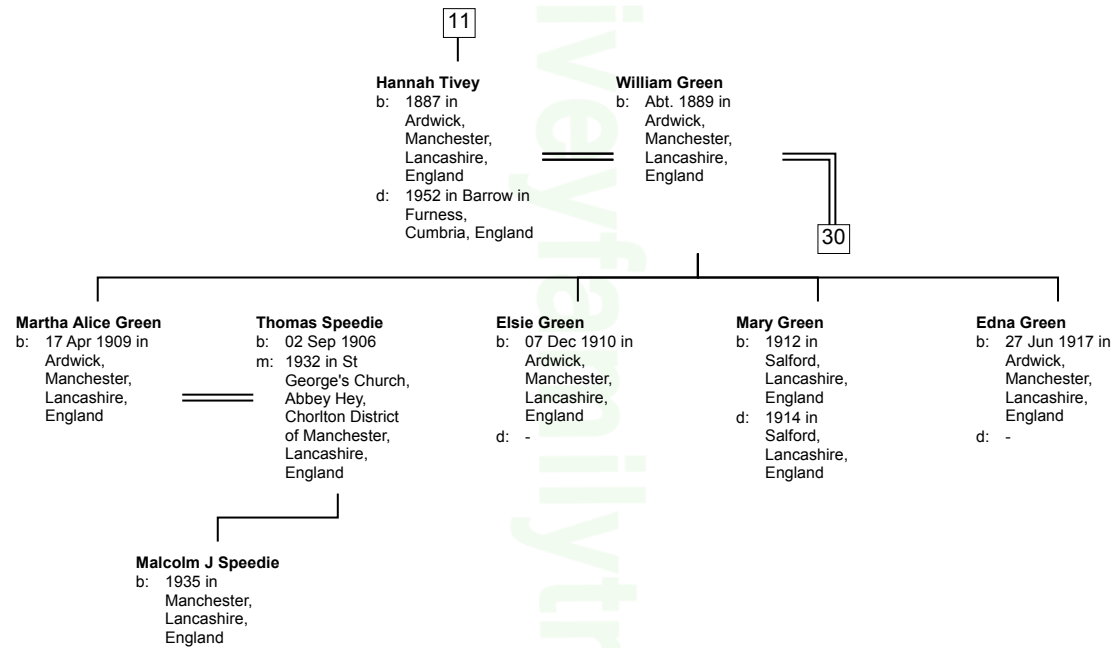

Descendant Chart for Edward Tivey (Group 3)

2

Martha Ann Tivey
b: 1853 in Glossop, Derbyshire, England
d: 1932 in Manchester, Lancashire, England

Thomas William Newall
b: 1848 in Ardwick, Manchester, Lancashire, England

John Thomas Jones
b: Abt. 1876 in
Leeds, West
Yorkshire,
England

Gladys Jones
b: 1905 in
Gorton,
Manchester,
Lancashire,
England

John Leslie Jones
b: 1907 in
Gorton,
Manchester,
Lancashire,
England

4

Lily Garlick

Annie Brocklehurst
b: 1924 in
Chorton,
Manchester,
Lancashire,
England

7

Jane Brocklehurst

b: 1891 in
Ardwick,
Manchester,
Lancashire,
England

William Lawless

b: Abt. 1888 in
Manchester,
Lancashire,
England

Eva Lawless

b: 05 Nov 1917 in
Chorlton District
of Manchester,
Lancashire,
England

Fred Morrison

m: 1945 in
Blackpool St
John's Church

12

Jane Tivey

b: 19 Aug 1891 in
Ardwick,
Manchester,
Lancashire,
England
d: Bef. 1963 in
Australia