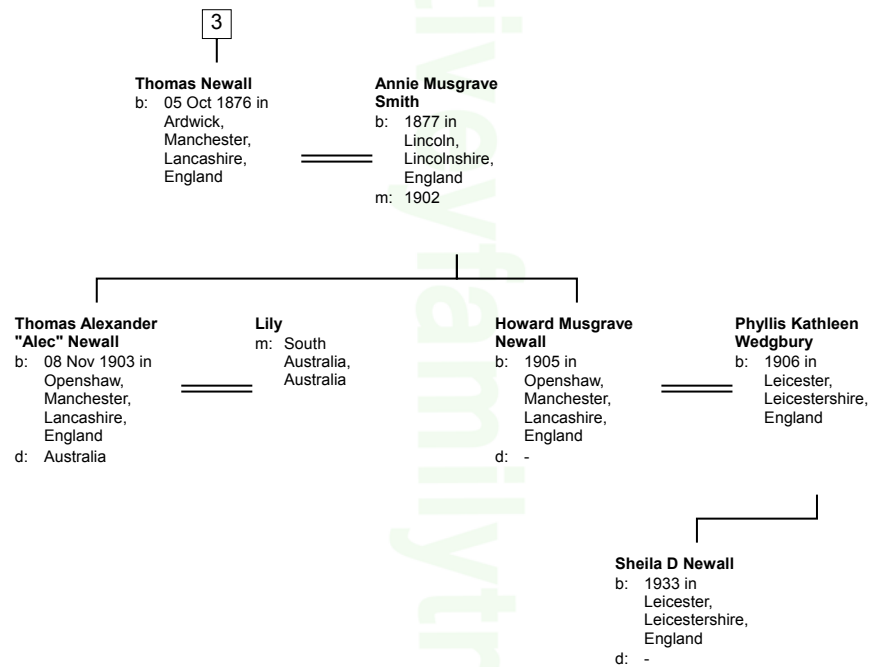

Descendant Chart for Edward Tivey (Group 3)

2

Martha Ann Tivey
b: 1853 in Glossop, Derbyshire, England
d: 1932 in Manchester, Lancashire, England

Thomas William Newall
b: 1848 in Ardwick, Manchester, Lancashire, England

21

=====
Henrietta Griffith
 b: 1890 in Salford, Lancashire, England

Elizabeth Garlick
 b: 1890 in Lincoln, Lincolnshire, England
 d: 1891 in Lincoln, Lincolnshire, England

Luke Garlick
 b: 1892 in Lincoln, Lincolnshire, England
 d: 1976 in Manchester, Lancashire, England

1

Edward Tivey
b: 27 Oct 1804 in
Melbourne,
Derbyshire,
England
d: 1859 in
Glossop,
Derbyshire,
England

Ann King
b: Abt. 1791 in
Bold, Lancashire

3

Mary Jane Newall
b: 1878 in
Ardwick,
Manchester,
Lancashire,
England

John Thomas Jones
b: Abt. 1876 in
Leeds, West
Yorkshire,
England

Gladys Jones
b: 1905 in
Gorton,
Manchester,
Lancashire,
England

John Leslie Jones
b: 1907 in
Gorton,
Manchester,
Lancashire,
England

4

Lily Garlick