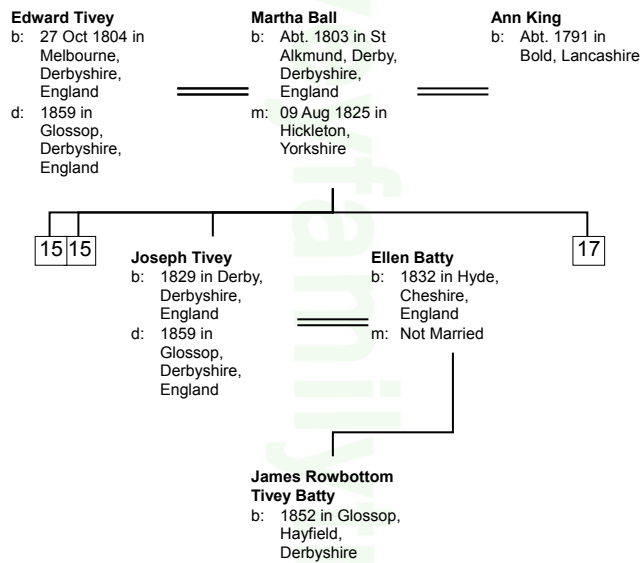

Descendant Chart for Edward Tivey (Group 3)

2

Martha Ann Tivey
b: 1853 in Glossop, Derbyshire, England
d: 1932 in Manchester, Lancashire, England

Thomas William Newall
b: 1848 in Ardwick, Manchester, Lancashire, England

21

=====
Henrietta Griffith
 b: 1890 in Salford, Lancashire, England

Elizabeth Garlick
 b: 1890 in Lincoln, Lincolnshire, England
 d: 1891 in Lincoln, Lincolnshire, England

Luke Garlick
 b: 1892 in Lincoln, Lincolnshire, England
 d: 1976 in Manchester, Lancashire, England

22

=====
Mary Elizabeth Blakemore
 m: 1918 in Chorlton District of Manchester, Lancashire, England; Registry Office or Office Attended

=====
Annie Downham
 b: 1898 in Lancaster, Lancashire, England

www.tiveyfamilytree.com

1

Edward Tivey
b: 27 Oct 1804 in
Melbourne,
Derbyshire,
England
d: 1859 in
Glossop,
Derbyshire,
England

Ann King
b: Abt. 1791 in
Bold, Lancashire

3

Mary Jane Newall
b: 1878 in
Ardwick,
Manchester,
Lancashire,
England