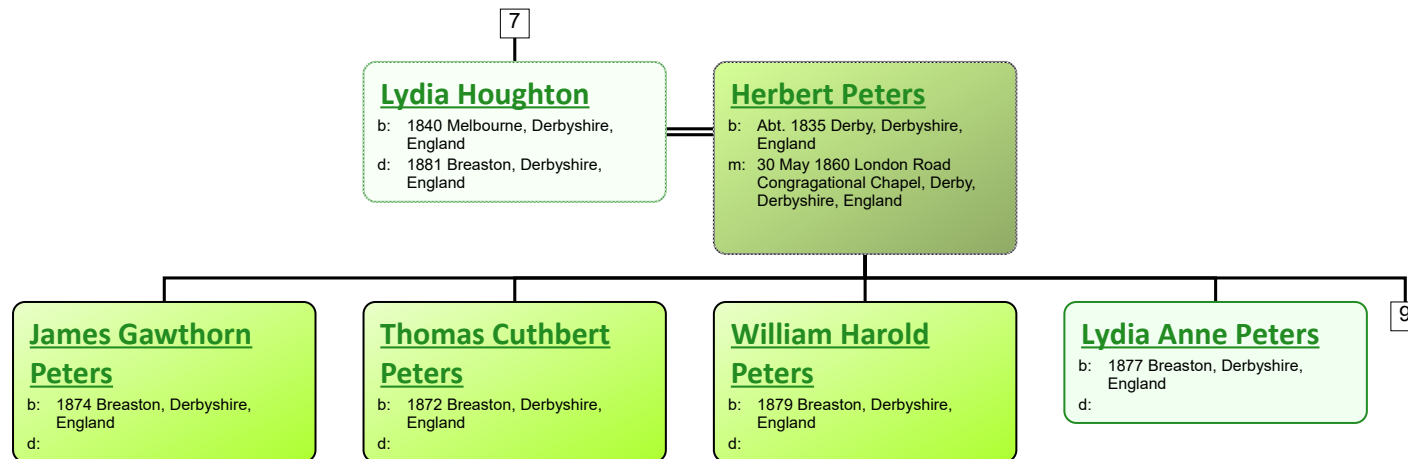

Descendant Chart for Lydia Tivey

www.tiveyfamilytree.com

www.tiveyfamilytree.com

www.tiveyfamilytree.com

20

**Ailsa Houghton
Blore**
 b: 19 Jun 1896 Hobart,
 Tasmania, Australia
 d: 12 Mar 1989 Hobart,
 Tasmania, Australia

**Ernest James
Durrant Jennings**
 b: 1892 Ipswich, Suffolk,
 England
 m: 23 Jan 1916 Hobart,
 Tasmania, Australia

**Donald James
Jennings**
 b: 19 Oct 1917 Hobart,
 Tasmania, Australia
 d: 01 Oct 1944 In Action WWII;
 Norway Coast (RAAF)