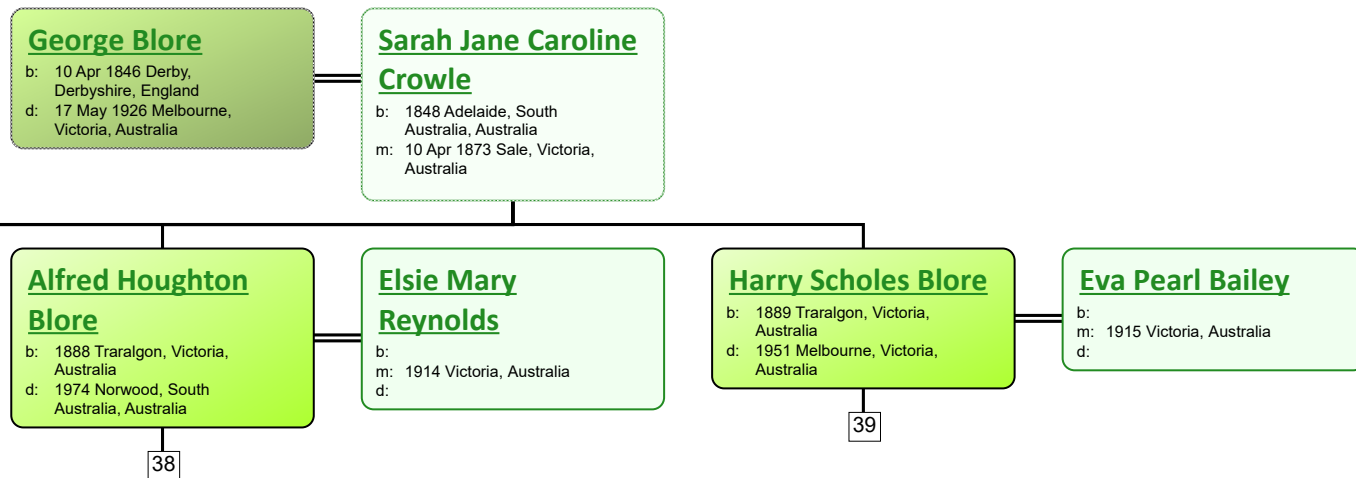

Descendant Chart for Lydia Tivey

www.tiveyfamilytree.com

www.tiveyfamilytree.com

www.tiveyfamilytree.com

20

**Ailsa Houghton
Blore**
 b: 19 Jun 1896 Hobart,
 Tasmania, Australia
 d: 12 Mar 1989 Hobart,
 Tasmania, Australia

**Ernest James
Durrant Jennings**
 b: 1892 Ipswich, Suffolk,
 England
 m: 23 Jan 1916 Hobart,
 Tasmania, Australia

**Donald James
Jennings**
 b: 19 Oct 1917 Hobart,
 Tasmania, Australia
 d: 01 Oct 1944 In Action WWII;
 Norway Coast (RAAF)

**Marjorie Jean
Chatwin**
 b: 31 May 1941 St John's Church,
 Launceston, Tasmania,
 Australia

**Edward Alfred
Jennings**
 b: 13 Apr 1920 Hobart,
 Tasmania, Australia
 d: 2002 Isle of Wight,
 Hampshire, England

**Mary Lambie
Wardrop**
 b: 1928 Hobart, Tasmania,
 Australia
 m: 1951 St Andrew's Church,
 Hobart, Tasmania, Australia

41