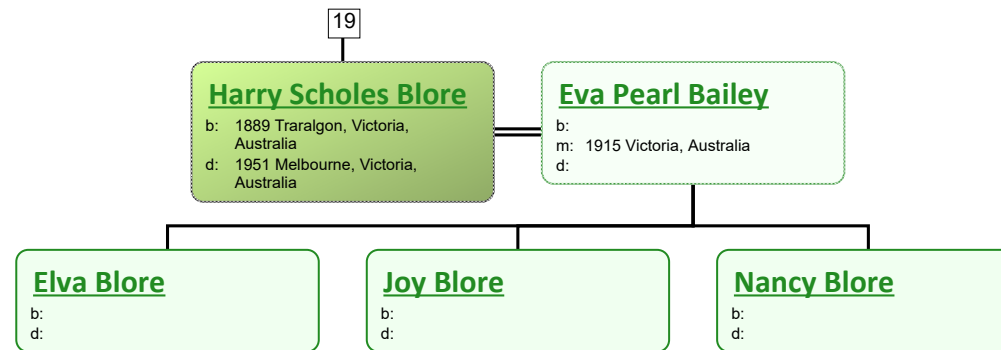

Descendant Chart for Lydia Tivey

www.tiveyfamilytree.com

www.tiveyfamilytree.com

www.tiveyfamilytree.com

20

**Ailsa Houghton
Blore**
 b: 19 Jun 1896 Hobart,
 Tasmania, Australia
 d: 12 Mar 1989 Hobart,
 Tasmania, Australia

**Ernest James
Durrant Jennings**
 b: 1892 Ipswich, Suffolk,
 England
 m: 23 Jan 1916 Hobart,
 Tasmania, Australia

**Donald James
Jennings**
 b: 19 Oct 1917 Hobart,
 Tasmania, Australia
 d: 01 Oct 1944 In Action WWII;
 Norway Coast (RAAF)

**Marjorie Jean
Chatwin**
 b: 31 May 1941 St John's Church,
 Launceston, Tasmania,
 Australia

**Edward Alfred
Jennings**
 b: 13 Apr 1920 Hobart,
 Tasmania, Australia
 d: 2002 Isle of Wight,
 Hampshire, England

**Mary Lambie
Wardrop**
 b: 1928 Hobart, Tasmania,
 Australia
 m: 1951 St Andrew's Church,
 Hobart, Tasmania, Australia

41