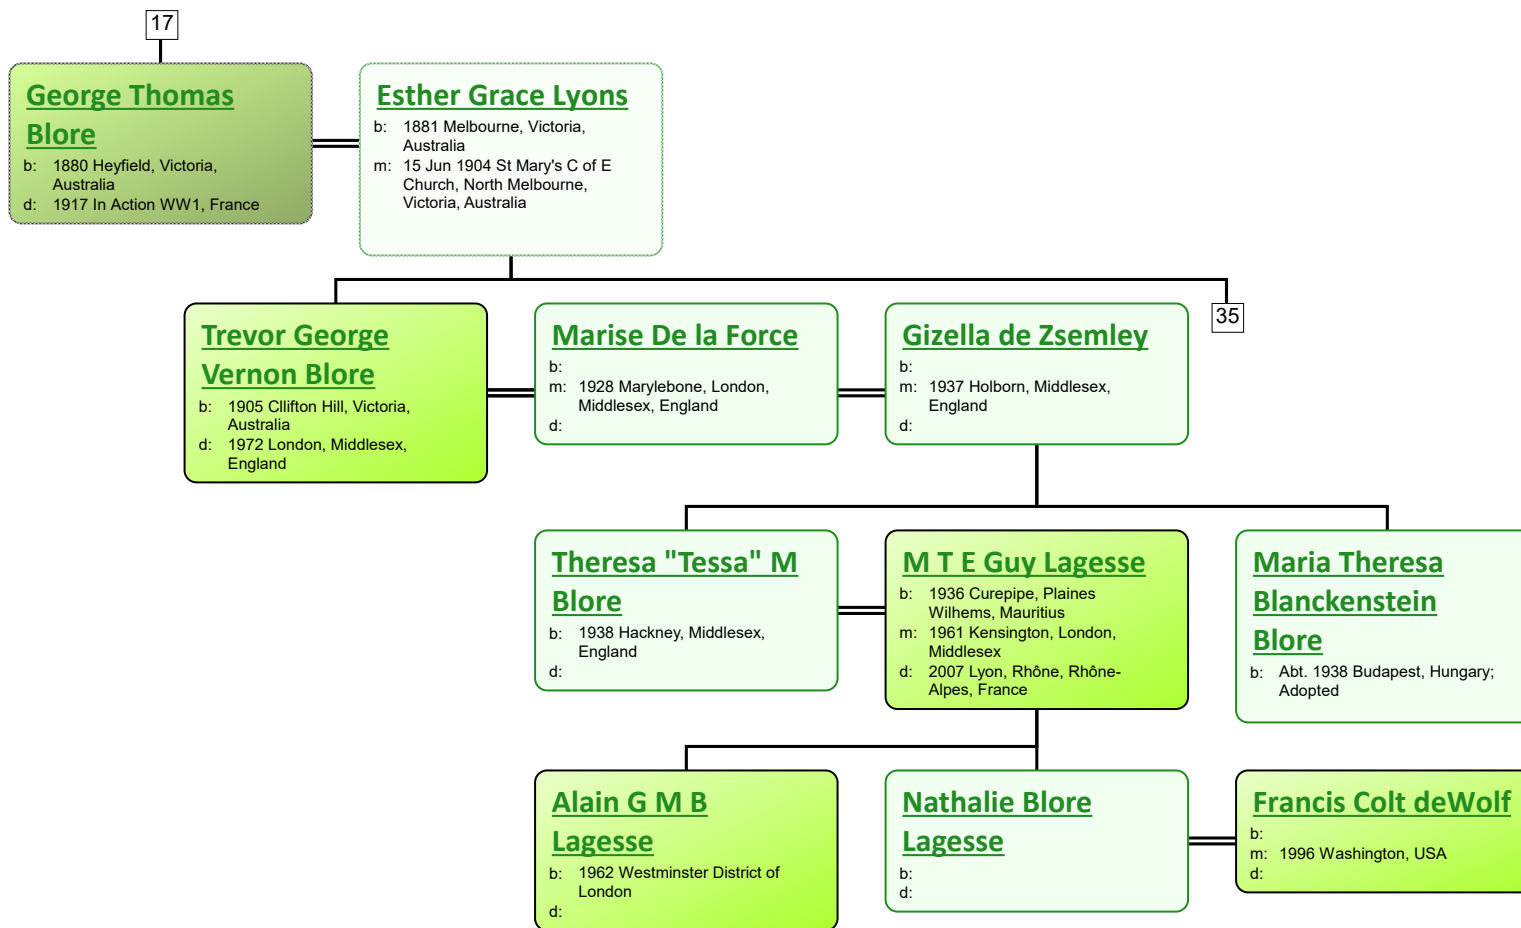

Descendant Chart for Lydia Tivey

www.tiveyfamilytree.com

www.tiveyfamilytree.com

www.tiveyfamilytree.com

20

**Ailsa Houghton
Blore**
 b: 19 Jun 1896 Hobart,
 Tasmania, Australia
 d: 12 Mar 1989 Hobart,
 Tasmania, Australia

**Ernest James
Durrant Jennings**
 b: 1892 Ipswich, Suffolk,
 England
 m: 23 Jan 1916 Hobart,
 Tasmania, Australia

**Donald James
Jennings**
 b: 19 Oct 1917 Hobart,
 Tasmania, Australia
 d: 01 Oct 1944 In Action WWII;
 Norway Coast (RAAF)

**Mary Lambie
Wardrop**
 b: 1928 Hobart, Tasmania,
 Australia
 m: 1951 St Andrew's Church,
 Hobart, Tasmania, Australia

41