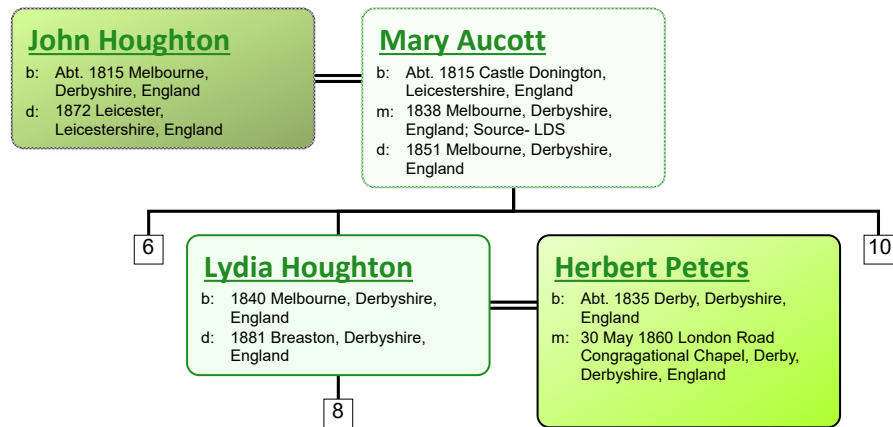

Descendant Chart for Lydia Tivey

www.tiveyfamilytree.com

www.tiveyfamilytree.com

www.tiveyfamilytree.com

20

**Ailsa Houghton
Blore**
 b: 19 Jun 1896 Hobart,
 Tasmania, Australia
 d: 12 Mar 1989 Hobart,
 Tasmania, Australia

**Ernest James
Durrant Jennings**
 b: 1892 Ipswich, Suffolk,
 England
 m: 23 Jan 1916 Hobart,
 Tasmania, Australia

**Donald James
Jennings**
 b: 19 Oct 1917 Hobart,
 Tasmania, Australia
 d: 01 Oct 1944 In Action WWII;
 Norway Coast (RAAF)

**Mary Lambie
Wardrop**
 b: 1928 Hobart, Tasmania,
 Australia
 m: 1951 St Andrew's Church,
 Hobart, Tasmania, Australia

41