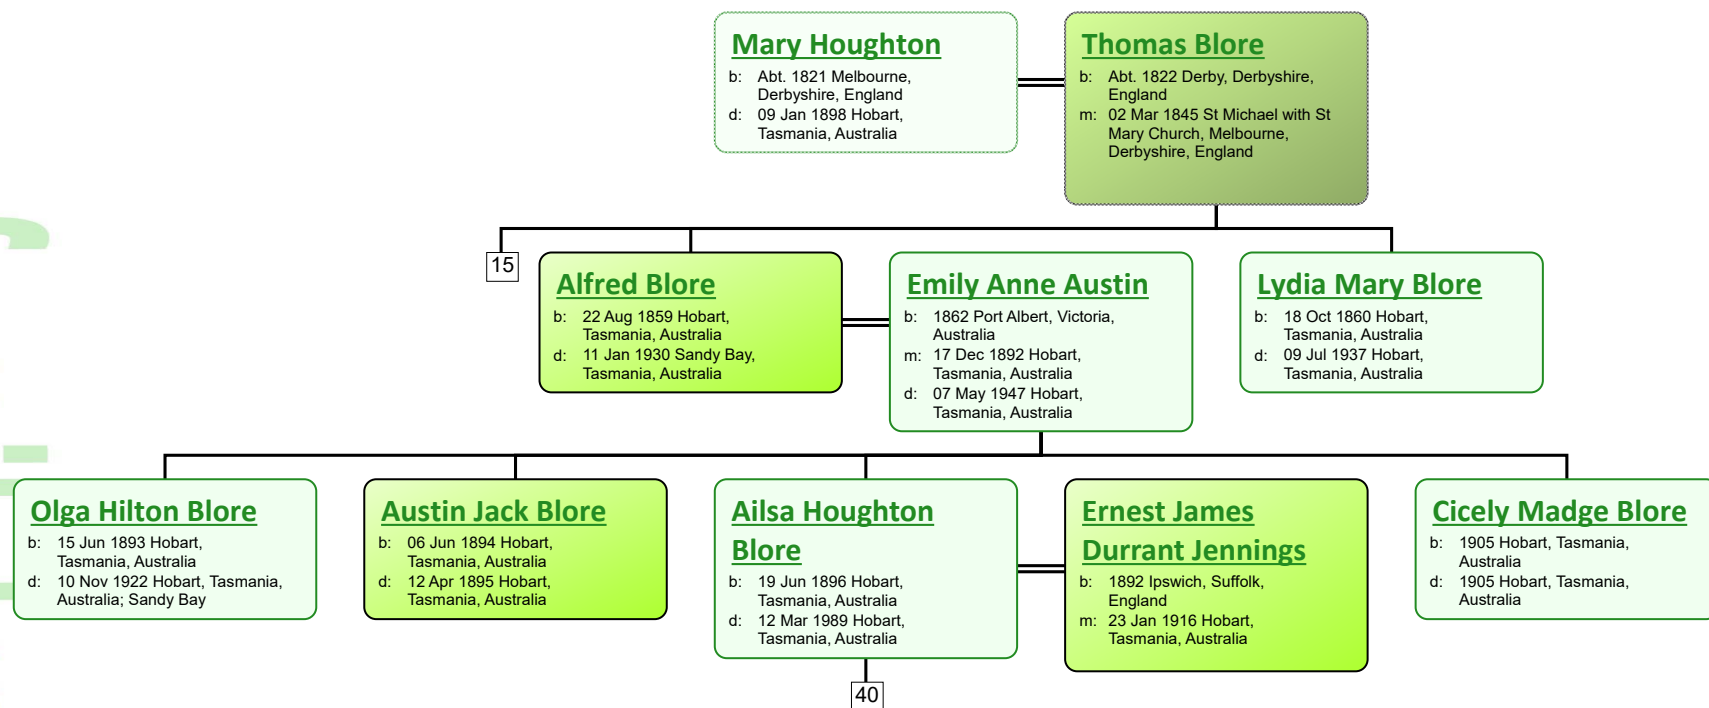

Descendant Chart for Lydia Tivey

www.tiveyfamilytree.com

www.tiveyfamilytree.com

www.tiveyfamilytree.com

20

**Ailsa Houghton
Blore**
 b: 19 Jun 1896 Hobart,
 Tasmania, Australia
 d: 12 Mar 1989 Hobart,
 Tasmania, Australia

**Ernest James
Durrant Jennings**
 b: 1892 Ipswich, Suffolk,
 England
 m: 23 Jan 1916 Hobart,
 Tasmania, Australia

**Donald James
Jennings**
 b: 19 Oct 1917 Hobart,
 Tasmania, Australia
 d: 01 Oct 1944 In Action WWII;
 Norway Coast (RAAF)

**Marjorie Jean
Chatwin**
 b: 31 May 1941 St John's Church,
 Launceston, Tasmania,
 Australia

**Edward Alfred
Jennings**
 b: 13 Apr 1920 Hobart,
 Tasmania, Australia
 d: 2002 Isle of Wight,
 Hampshire, England

**Mary Lambie
Wardrop**
 b: 1928 Hobart, Tasmania,
 Australia
 m: 1951 St Andrew's Church,
 Hobart, Tasmania, Australia

41