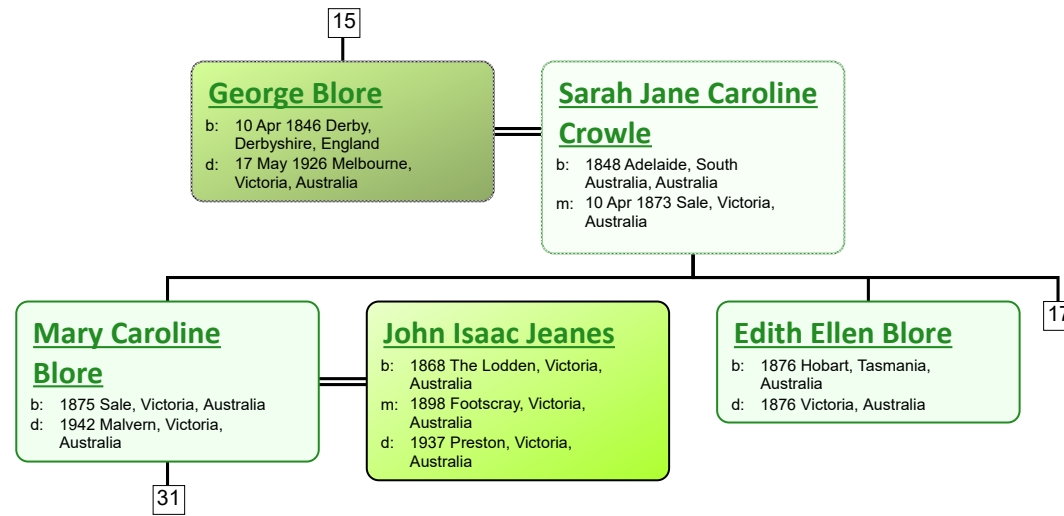

Descendant Chart for Lydia Tivey

www.tiveyfamilytree.com

www.tiveyfamilytree.com

www.tiveyfamilytree.com

20

**Ailsa Houghton
Blore**
 b: 19 Jun 1896 Hobart,
 Tasmania, Australia
 d: 12 Mar 1989 Hobart,
 Tasmania, Australia

**Ernest James
Durrant Jennings**
 b: 1892 Ipswich, Suffolk,
 England
 m: 23 Jan 1916 Hobart,
 Tasmania, Australia

**Donald James
Jennings**
 b: 19 Oct 1917 Hobart,
 Tasmania, Australia
 d: 01 Oct 1944 In Action WWII;
 Norway Coast (RAAF)

**Marjorie Jean
Chatwin**
 b: 31 May 1941 St John's Church,
 Launceston, Tasmania,
 Australia

**Edward Alfred
Jennings**
 b: 13 Apr 1920 Hobart,
 Tasmania, Australia
 d: 2002 Isle of Wight,
 Hampshire, England

**Mary Lambie
Wardrop**
 b: 1928 Hobart, Tasmania,
 Australia
 m: 1951 St Andrew's Church,
 Hobart, Tasmania, Australia

41