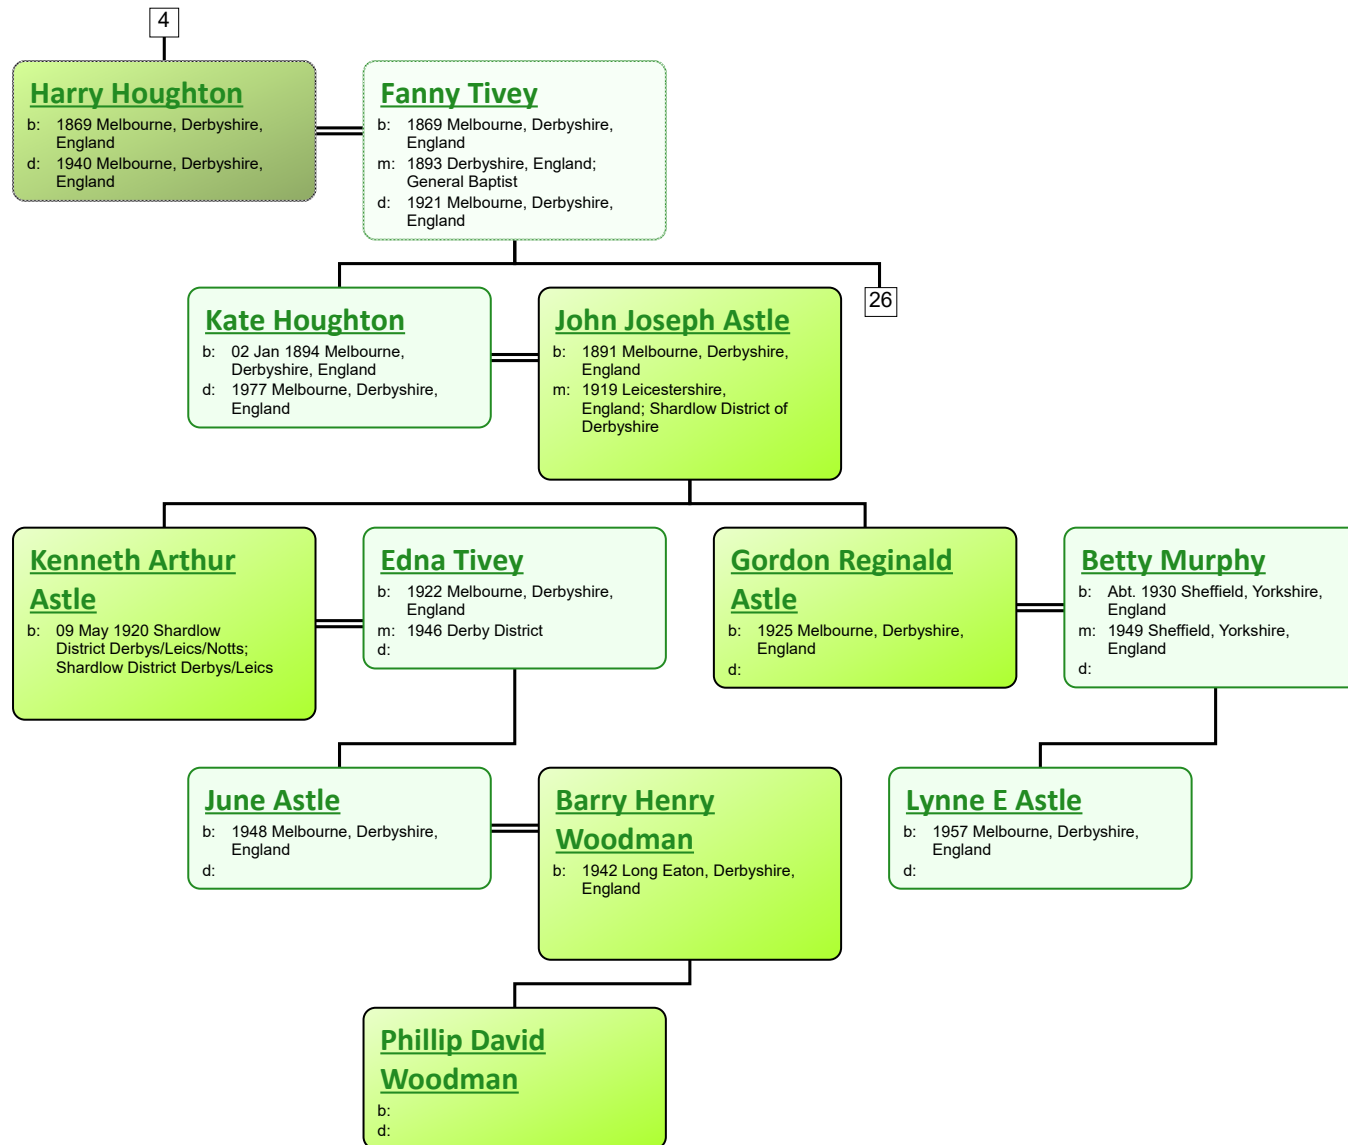

Descendant Chart for Lydia Tivey

www.tiveyfamilytree.com

www.tiveyfamilytree.com

www.tiveyfamilytree.com

20

**Ailsa Houghton
Blore**
 b: 19 Jun 1896 Hobart,
 Tasmania, Australia
 d: 12 Mar 1989 Hobart,
 Tasmania, Australia

**Ernest James
Durrant Jennings**
 b: 1892 Ipswich, Suffolk,
 England
 m: 23 Jan 1916 Hobart,
 Tasmania, Australia

**Donald James
Jennings**
 b: 19 Oct 1917 Hobart,
 Tasmania, Australia
 d: 01 Oct 1944 In Action WWII;
 Norway Coast (RAAF)