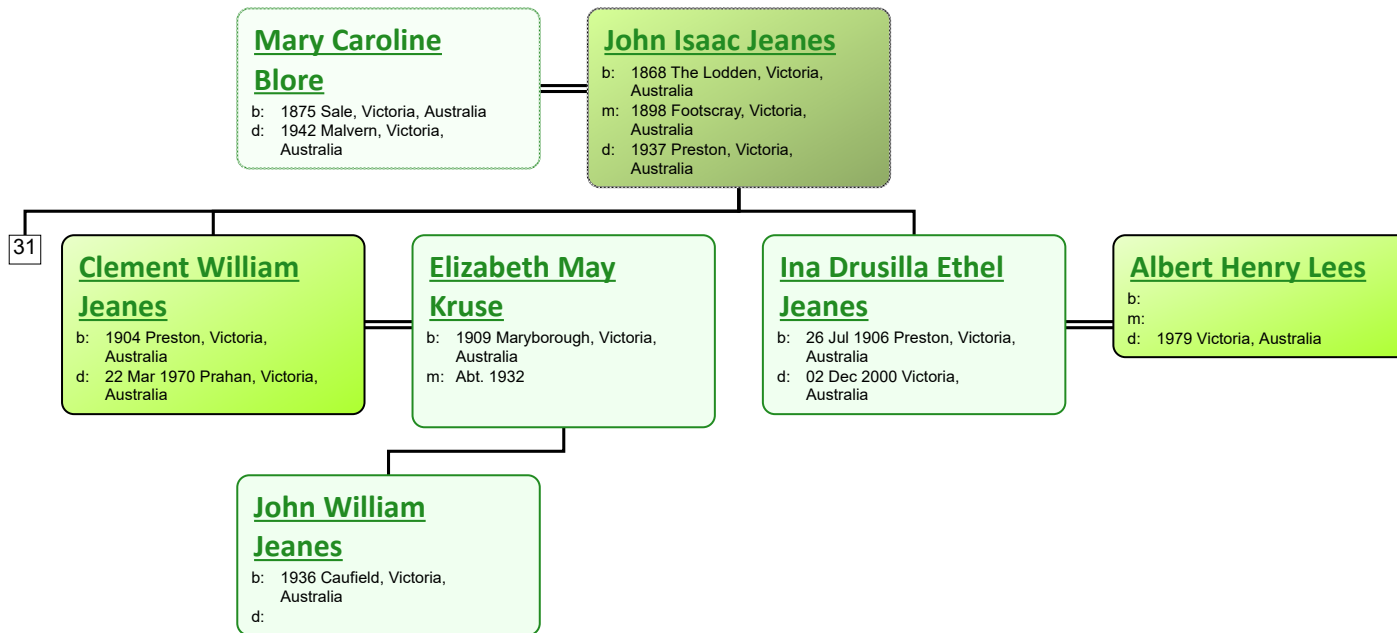

Descendant Chart for Lydia Tivey

www.tiveyfamilytree.com

www.tiveyfamilytree.com

www.tiveyfamilytree.com

20

**Ailsa Houghton
Blore**
 b: 19 Jun 1896 Hobart,
 Tasmania, Australia
 d: 12 Mar 1989 Hobart,
 Tasmania, Australia

**Ernest James
Durrant Jennings**
 b: 1892 Ipswich, Suffolk,
 England
 m: 23 Jan 1916 Hobart,
 Tasmania, Australia

**Donald James
Jennings**
 b: 19 Oct 1917 Hobart,
 Tasmania, Australia
 d: 01 Oct 1944 In Action WWII;
 Norway Coast (RAAF)

**Mary Lambie
Wardrop**
 b: 1928 Hobart, Tasmania,
 Australia
 m: 1951 St Andrew's Church,
 Hobart, Tasmania, Australia

41