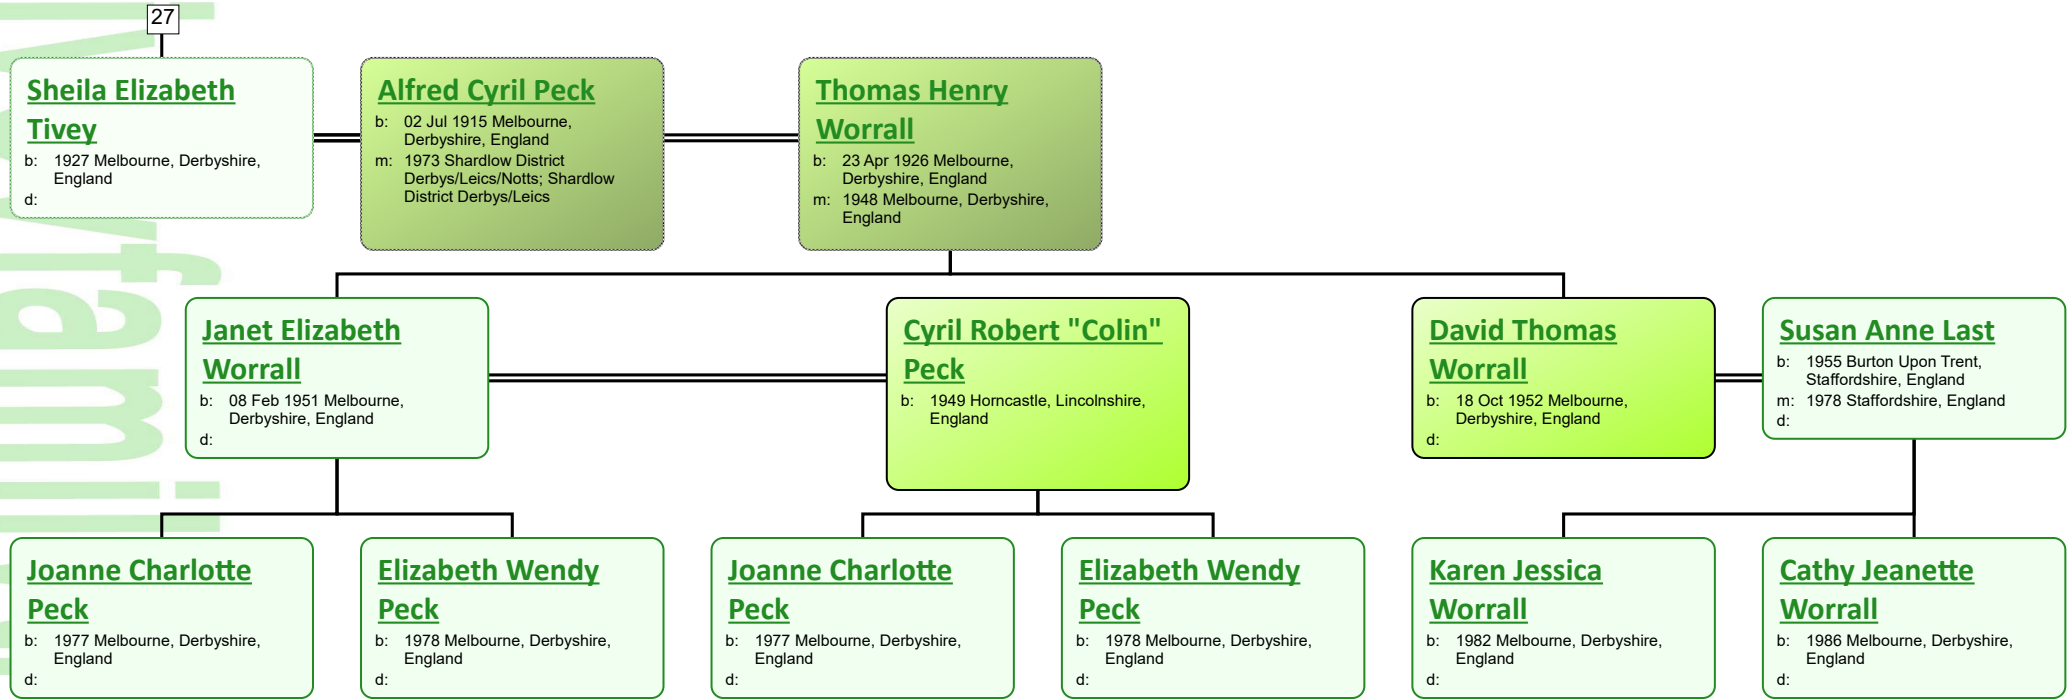

Descendant Chart for Lydia Tivey

www.tiveyfamilytree.com

www.tiveyfamilytree.com

www.tiveyfamilytree.com

20

**Ailsa Houghton
Blore**
 b: 19 Jun 1896 Hobart,
 Tasmania, Australia
 d: 12 Mar 1989 Hobart,
 Tasmania, Australia

**Ernest James
Durrant Jennings**
 b: 1892 Ipswich, Suffolk,
 England
 m: 23 Jan 1916 Hobart,
 Tasmania, Australia

**Donald James
Jennings**
 b: 19 Oct 1917 Hobart,
 Tasmania, Australia
 d: 01 Oct 1944 In Action WWII;
 Norway Coast (RAAF)

**Mary Lambie
Wardrop**
 b: 1928 Hobart, Tasmania,
 Australia
 m: 1951 St Andrew's Church,
 Hobart, Tasmania, Australia

41