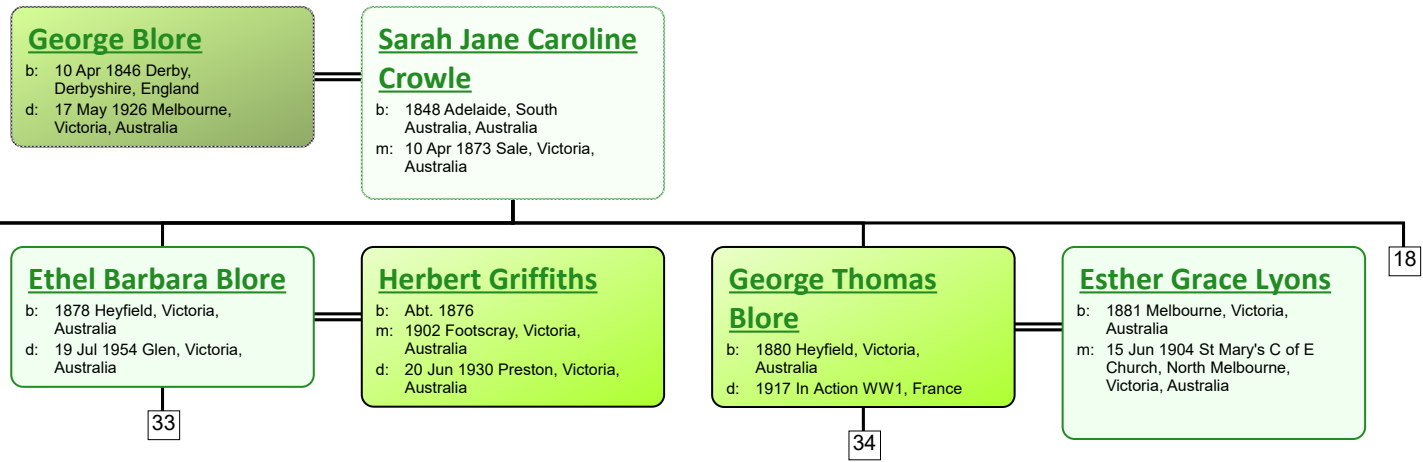

Descendant Chart for Lydia Tivey

www.tiveyfamilytree.com

www.tiveyfamilytree.com

www.tiveyfamilytree.com

20

**Ailsa Houghton
Blore**
 b: 19 Jun 1896 Hobart,
 Tasmania, Australia
 d: 12 Mar 1989 Hobart,
 Tasmania, Australia

**Ernest James
Durrant Jennings**
 b: 1892 Ipswich, Suffolk,
 England
 m: 23 Jan 1916 Hobart,
 Tasmania, Australia

**Donald James
Jennings**
 b: 19 Oct 1917 Hobart,
 Tasmania, Australia
 d: 01 Oct 1944 In Action WWII;
 Norway Coast (RAAF)

**Mary Lambie
Wardrop**
 b: 1928 Hobart, Tasmania,
 Australia
 m: 1951 St Andrew's Church,
 Hobart, Tasmania, Australia

41