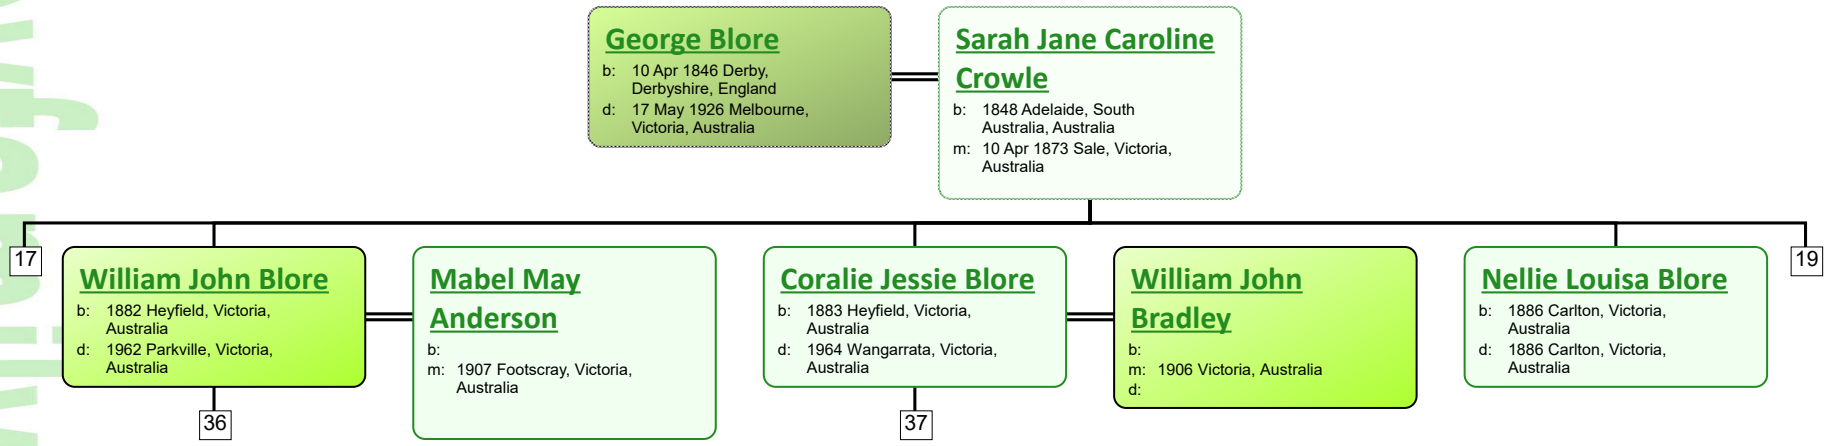

Descendant Chart for Lydia Tivey

www.tiveyfamilytree.com

www.tiveyfamilytree.com

www.tiveyfamilytree.com

20

**Ailsa Houghton
Blore**
 b: 19 Jun 1896 Hobart,
 Tasmania, Australia
 d: 12 Mar 1989 Hobart,
 Tasmania, Australia

**Ernest James
Durrant Jennings**
 b: 1892 Ipswich, Suffolk,
 England
 m: 23 Jan 1916 Hobart,
 Tasmania, Australia

**Donald James
Jennings**
 b: 19 Oct 1917 Hobart,
 Tasmania, Australia
 d: 01 Oct 1944 In Action WWII;
 Norway Coast (RAAF)

**Mary Lambie
Wardrop**
 b: 1928 Hobart, Tasmania,
 Australia
 m: 1951 St Andrew's Church,
 Hobart, Tasmania, Australia

41