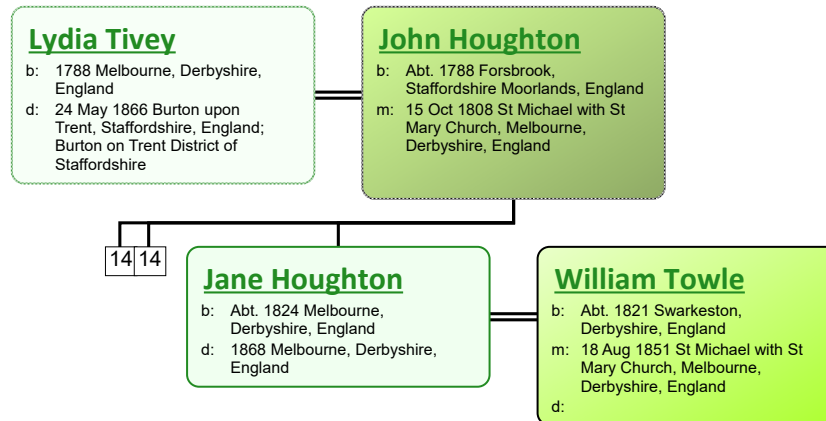

Descendant Chart for Lydia Tivey

www.tiveyfamilytree.com

www.tiveyfamilytree.com

www.tiveyfamilytree.com

20

**Ailsa Houghton
Blore**
 b: 19 Jun 1896 Hobart,
 Tasmania, Australia
 d: 12 Mar 1989 Hobart,
 Tasmania, Australia

**Ernest James
Durrant Jennings**
 b: 1892 Ipswich, Suffolk,
 England
 m: 23 Jan 1916 Hobart,
 Tasmania, Australia

**Donald James
Jennings**
 b: 19 Oct 1917 Hobart,
 Tasmania, Australia
 d: 01 Oct 1944 In Action WWII;
 Norway Coast (RAAF)

**Mary Lambie
Wardrop**
 b: 1928 Hobart, Tasmania,
 Australia
 m: 1951 St Andrew's Church,
 Hobart, Tasmania, Australia

41