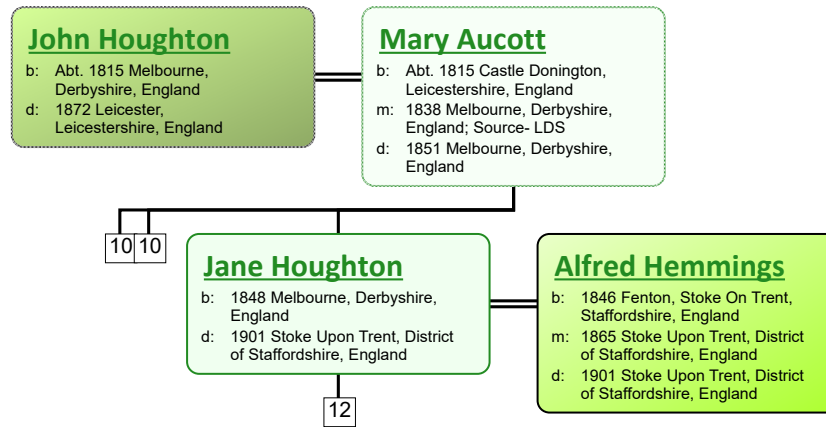

Descendant Chart for Lydia Tivey

www.tiveyfamilytree.com

www.tiveyfamilytree.com

www.tiveyfamilytree.com

20

**Ailsa Houghton
Blore**
 b: 19 Jun 1896 Hobart,
 Tasmania, Australia
 d: 12 Mar 1989 Hobart,
 Tasmania, Australia

**Ernest James
Durrant Jennings**
 b: 1892 Ipswich, Suffolk,
 England
 m: 23 Jan 1916 Hobart,
 Tasmania, Australia

**Donald James
Jennings**
 b: 19 Oct 1917 Hobart,
 Tasmania, Australia
 d: 01 Oct 1944 In Action WWII;
 Norway Coast (RAAF)

**Mary Lambie
Wardrop**
 b: 1928 Hobart, Tasmania,
 Australia
 m: 1951 St Andrew's Church,
 Hobart, Tasmania, Australia

41