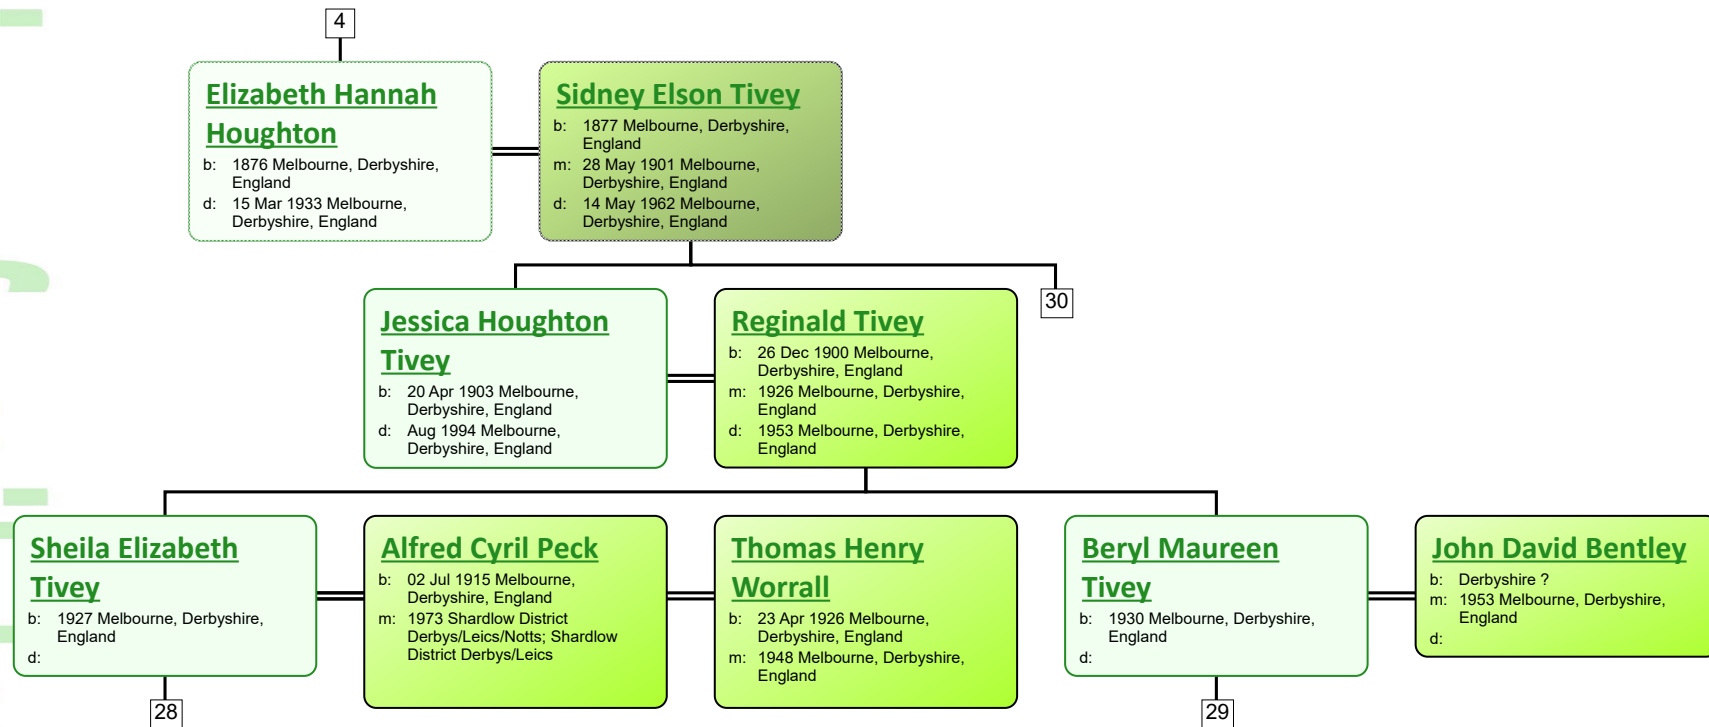

Descendant Chart for Lydia Tivey

www.tiveyfamilytree.com

www.tiveyfamilytree.com

www.tiveyfamilytree.com

20

**Ailsa Houghton
Blore**
 b: 19 Jun 1896 Hobart,
 Tasmania, Australia
 d: 12 Mar 1989 Hobart,
 Tasmania, Australia

**Ernest James
Durrant Jennings**
 b: 1892 Ipswich, Suffolk,
 England
 m: 23 Jan 1916 Hobart,
 Tasmania, Australia

**Donald James
Jennings**
 b: 19 Oct 1917 Hobart,
 Tasmania, Australia
 d: 01 Oct 1944 In Action WWII;
 Norway Coast (RAAF)

**Marjorie Jean
Chatwin**
 b: 31 May 1941 St John's Church,
 Launceston, Tasmania,
 Australia

**Edward Alfred
Jennings**
 b: 13 Apr 1920 Hobart,
 Tasmania, Australia
 d: 2002 Isle of Wight,
 Hampshire, England

**Mary Lambie
Wardrop**
 b: 1928 Hobart, Tasmania,
 Australia
 m: 1951 St Andrew's Church,
 Hobart, Tasmania, Australia

41