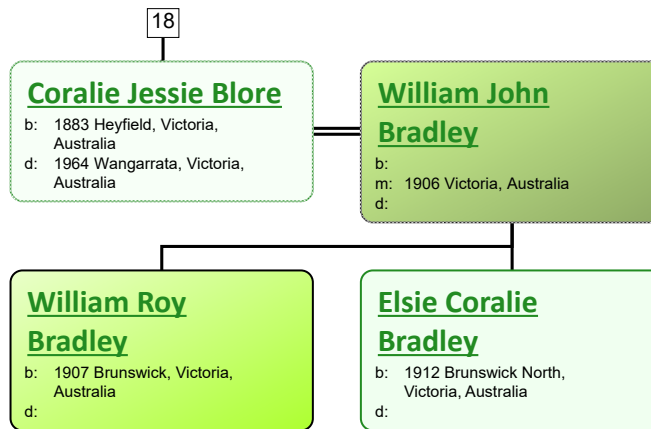

Descendant Chart for Lydia Tivey

www.tiveyfamilytree.com

www.tiveyfamilytree.com

www.tiveyfamilytree.com

20

**Ailsa Houghton
Blore**
 b: 19 Jun 1896 Hobart,
 Tasmania, Australia
 d: 12 Mar 1989 Hobart,
 Tasmania, Australia

**Ernest James
Durrant Jennings**
 b: 1892 Ipswich, Suffolk,
 England
 m: 23 Jan 1916 Hobart,
 Tasmania, Australia

**Donald James
Jennings**
 b: 19 Oct 1917 Hobart,
 Tasmania, Australia
 d: 01 Oct 1944 In Action WWII;
 Norway Coast (RAAF)

**Marjorie Jean
Chatwin**
 b: 31 May 1941 St John's Church,
 Launceston, Tasmania,
 Australia

**Edward Alfred
Jennings**
 b: 13 Apr 1920 Hobart,
 Tasmania, Australia
 d: 2002 Isle of Wight,
 Hampshire, England

**Mary Lambie
Wardrop**
 b: 1928 Hobart, Tasmania,
 Australia
 m: 1951 St Andrew's Church,
 Hobart, Tasmania, Australia

41