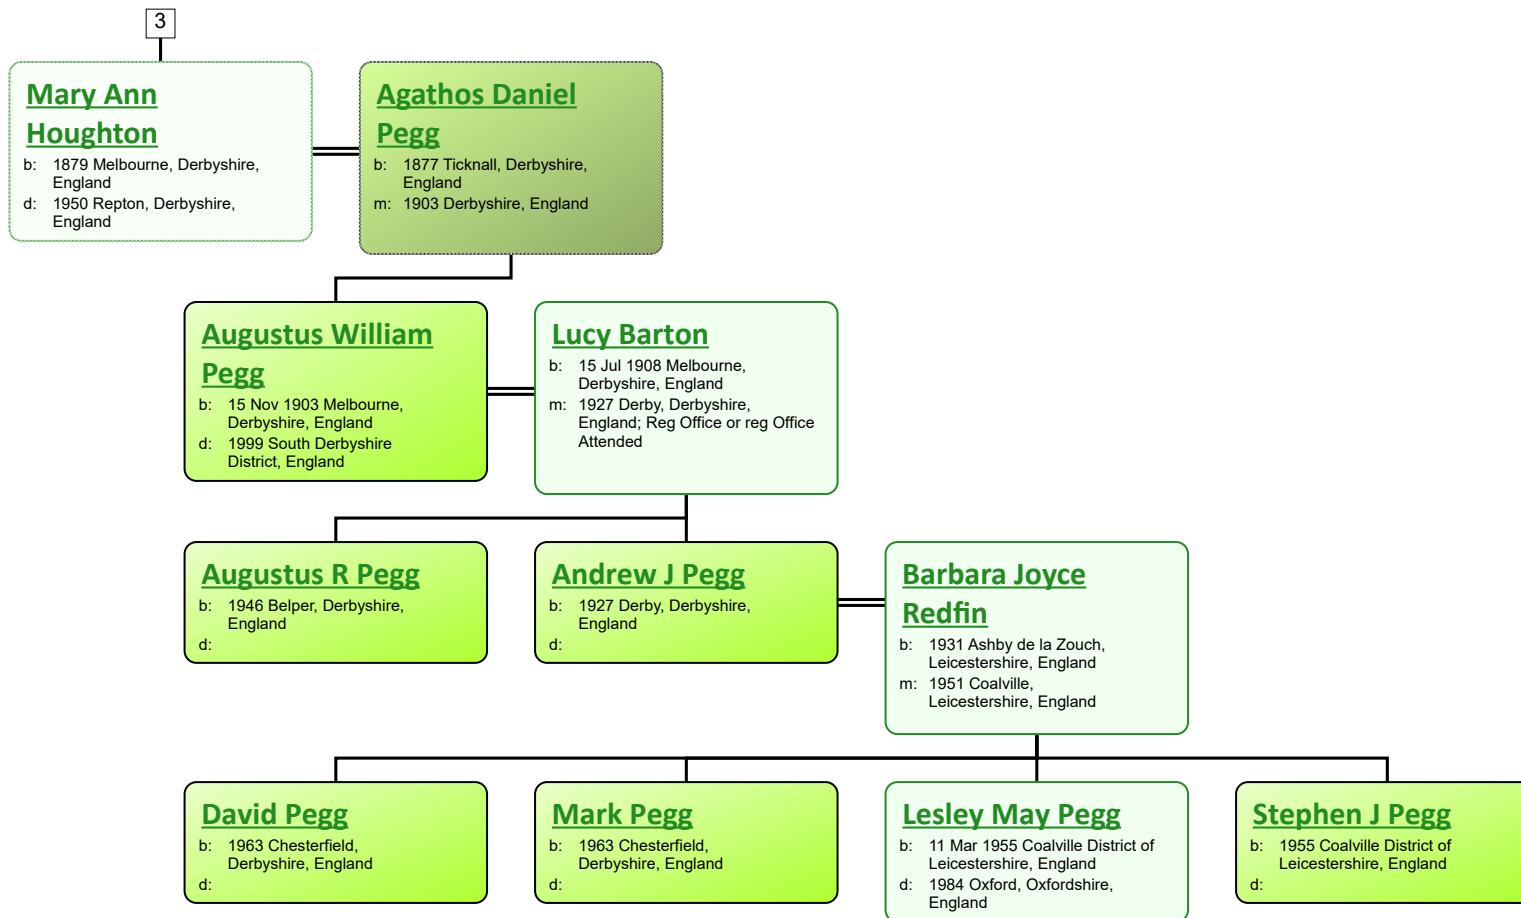

Descendant Chart for Lydia Tivey

www.tiveyfamilytree.com

www.tiveyfamilytree.com

www.tiveyfamilytree.com

20

**Ailsa Houghton
Blore**
 b: 19 Jun 1896 Hobart,
 Tasmania, Australia
 d: 12 Mar 1989 Hobart,
 Tasmania, Australia

**Ernest James
Durrant Jennings**
 b: 1892 Ipswich, Suffolk,
 England
 m: 23 Jan 1916 Hobart,
 Tasmania, Australia

**Donald James
Jennings**
 b: 19 Oct 1917 Hobart,
 Tasmania, Australia
 d: 01 Oct 1944 In Action WWII;
 Norway Coast (RAAF)