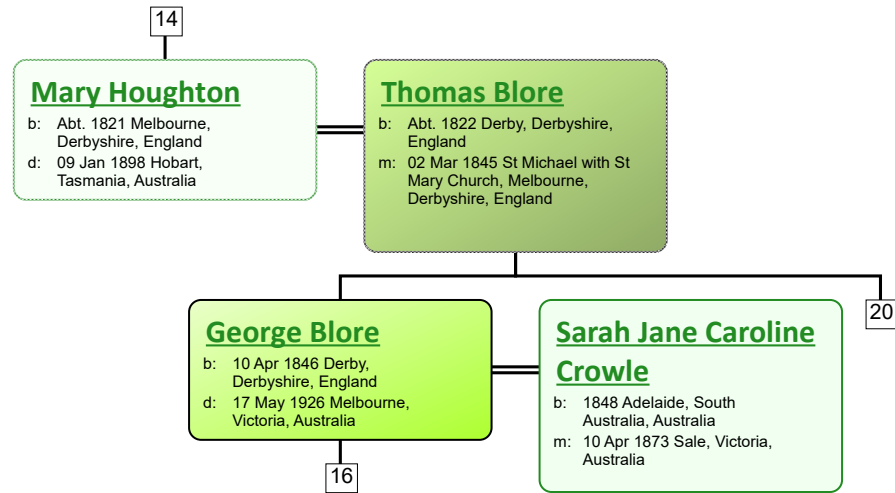

Descendant Chart for Lydia Tivey

www.tiveyfamilytree.com

www.tiveyfamilytree.com

www.tiveyfamilytree.com

20

**Ailsa Houghton
Blore**
 b: 19 Jun 1896 Hobart,
 Tasmania, Australia
 d: 12 Mar 1989 Hobart,
 Tasmania, Australia

**Ernest James
Durrant Jennings**
 b: 1892 Ipswich, Suffolk,
 England
 m: 23 Jan 1916 Hobart,
 Tasmania, Australia

**Donald James
Jennings**
 b: 19 Oct 1917 Hobart,
 Tasmania, Australia
 d: 01 Oct 1944 In Action WWII;
 Norway Coast (RAAF)

**Marjorie Jean
Chatwin**
 b: 31 May 1941 St John's Church,
 Launceston, Tasmania,
 Australia

**Edward Alfred
Jennings**
 b: 13 Apr 1920 Hobart,
 Tasmania, Australia
 d: 2002 Isle of Wight,
 Hampshire, England

**Mary Lambie
Wardrop**
 b: 1928 Hobart, Tasmania,
 Australia
 m: 1951 St Andrew's Church,
 Hobart, Tasmania, Australia

41