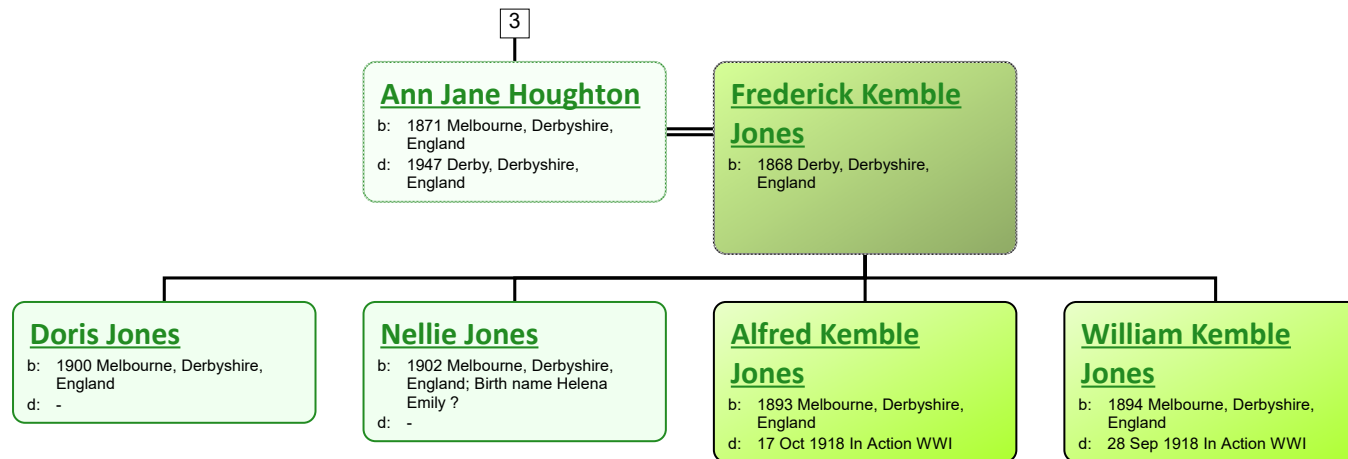

Descendant Chart for Lydia Tivey

www.tiveyfamilytree.com

www.tiveyfamilytree.com

www.tiveyfamilytree.com

20

**Ailsa Houghton
Blore**
 b: 19 Jun 1896 Hobart,
 Tasmania, Australia
 d: 12 Mar 1989 Hobart,
 Tasmania, Australia

**Ernest James
Durrant Jennings**
 b: 1892 Ipswich, Suffolk,
 England
 m: 23 Jan 1916 Hobart,
 Tasmania, Australia

**Donald James
Jennings**
 b: 19 Oct 1917 Hobart,
 Tasmania, Australia
 d: 01 Oct 1944 In Action WWII;
 Norway Coast (RAAF)