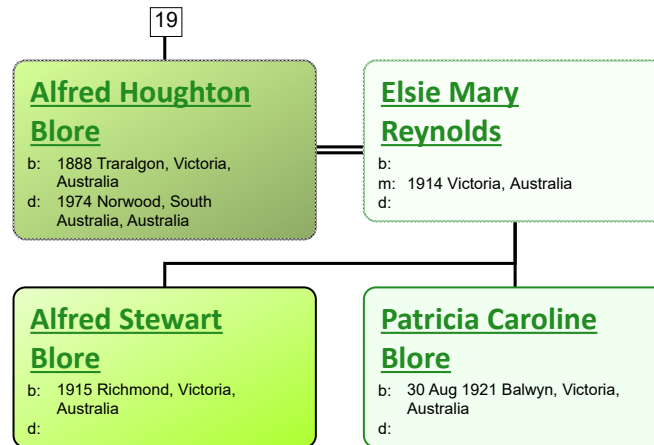

Descendant Chart for Lydia Tivey

www.tiveyfamilytree.com

www.tiveyfamilytree.com

www.tiveyfamilytree.com

20

**Ailsa Houghton
Blore**
 b: 19 Jun 1896 Hobart,
 Tasmania, Australia
 d: 12 Mar 1989 Hobart,
 Tasmania, Australia

**Ernest James
Durrant Jennings**
 b: 1892 Ipswich, Suffolk,
 England
 m: 23 Jan 1916 Hobart,
 Tasmania, Australia

**Donald James
Jennings**
 b: 19 Oct 1917 Hobart,
 Tasmania, Australia
 d: 01 Oct 1944 In Action WWII;
 Norway Coast (RAAF)

**Marjorie Jean
Chatwin**
 b: 31 May 1941 St John's Church,
 Launceston, Tasmania,
 Australia

**Edward Alfred
Jennings**
 b: 13 Apr 1920 Hobart,
 Tasmania, Australia
 d: 2002 Isle of Wight,
 Hampshire, England

**Mary Lambie
Wardrop**
 b: 1928 Hobart, Tasmania,
 Australia
 m: 1951 St Andrew's Church,
 Hobart, Tasmania, Australia

41