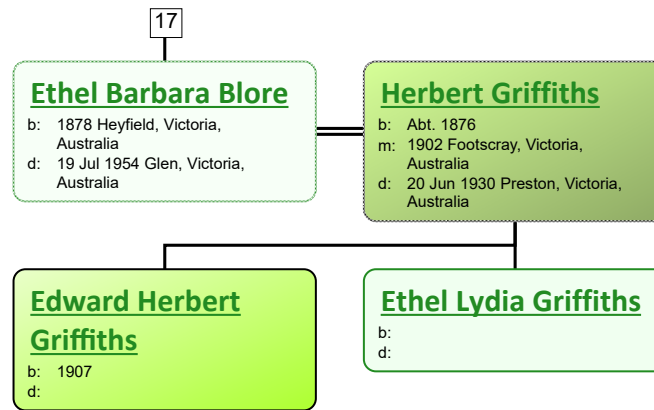

Descendant Chart for Lydia Tivey

www.tiveyfamilytree.com

www.tiveyfamilytree.com

www.tiveyfamilytree.com

20

**Ailsa Houghton
Blore**
 b: 19 Jun 1896 Hobart,
 Tasmania, Australia
 d: 12 Mar 1989 Hobart,
 Tasmania, Australia

**Ernest James
Durrant Jennings**
 b: 1892 Ipswich, Suffolk,
 England
 m: 23 Jan 1916 Hobart,
 Tasmania, Australia

**Donald James
Jennings**
 b: 19 Oct 1917 Hobart,
 Tasmania, Australia
 d: 01 Oct 1944 In Action WWII;
 Norway Coast (RAAF)

**Mary Lambie
Wardrop**
 b: 1928 Hobart, Tasmania,
 Australia
 m: 1951 St Andrew's Church,
 Hobart, Tasmania, Australia

41