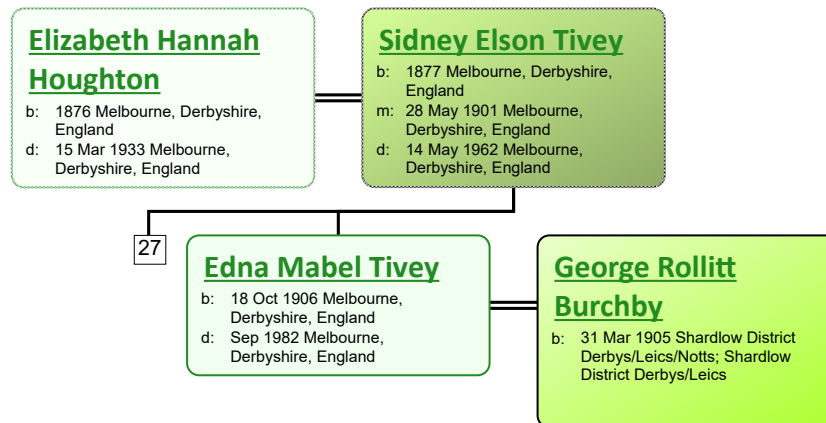

Descendant Chart for Lydia Tivey

www.tiveyfamilytree.com

www.tiveyfamilytree.com

www.tiveyfamilytree.com

20

**Ailsa Houghton
Blore**
 b: 19 Jun 1896 Hobart,
 Tasmania, Australia
 d: 12 Mar 1989 Hobart,
 Tasmania, Australia

**Ernest James
Durrant Jennings**
 b: 1892 Ipswich, Suffolk,
 England
 m: 23 Jan 1916 Hobart,
 Tasmania, Australia

**Donald James
Jennings**
 b: 19 Oct 1917 Hobart,
 Tasmania, Australia
 d: 01 Oct 1944 In Action WWII;
 Norway Coast (RAAF)

**Mary Lambie
Wardrop**
 b: 1928 Hobart, Tasmania,
 Australia
 m: 1951 St Andrew's Church,
 Hobart, Tasmania, Australia

41