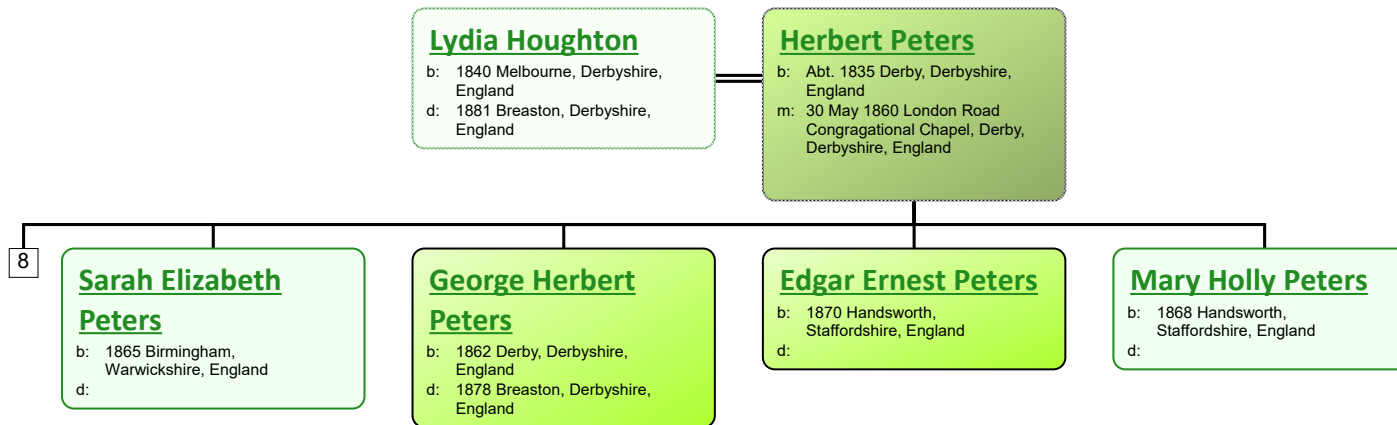

Descendant Chart for Lydia Tivey

www.tiveyfamilytree.com

www.tiveyfamilytree.com

www.tiveyfamilytree.com

20

**Ailsa Houghton
Blore**
 b: 19 Jun 1896 Hobart,
 Tasmania, Australia
 d: 12 Mar 1989 Hobart,
 Tasmania, Australia

**Ernest James
Durrant Jennings**
 b: 1892 Ipswich, Suffolk,
 England
 m: 23 Jan 1916 Hobart,
 Tasmania, Australia

**Donald James
Jennings**
 b: 19 Oct 1917 Hobart,
 Tasmania, Australia
 d: 01 Oct 1944 In Action WWII;
 Norway Coast (RAAF)