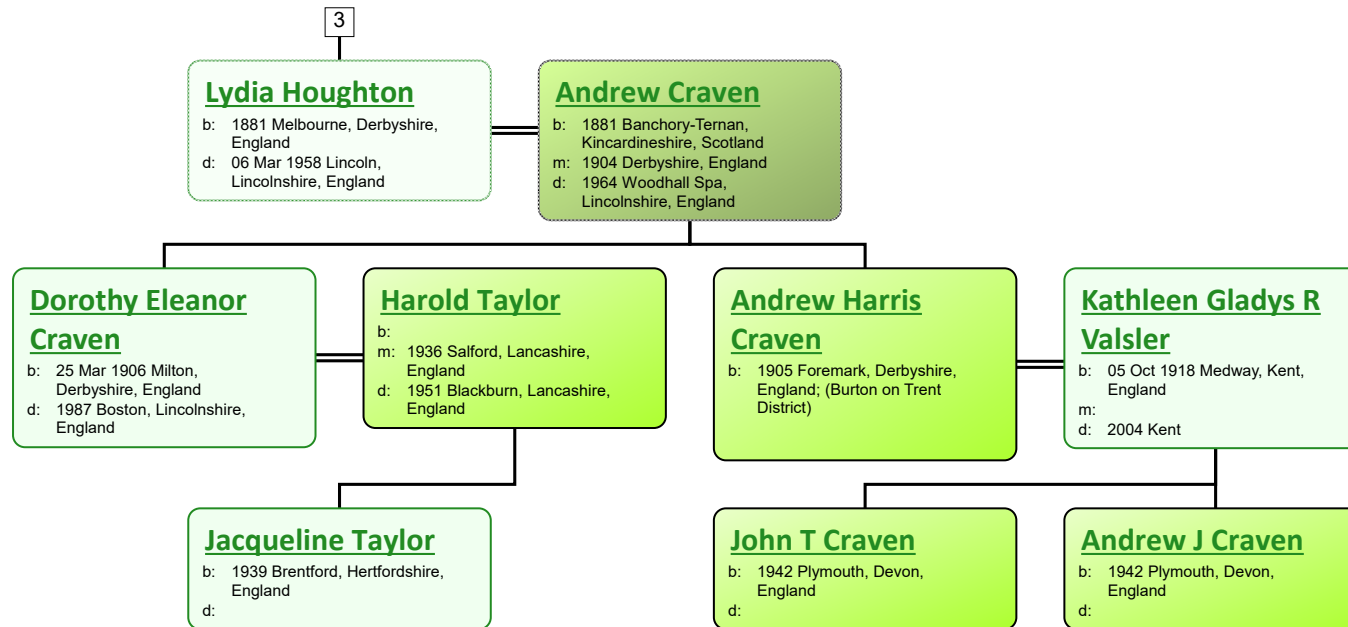

Descendant Chart for Lydia Tivey

www.tiveyfamilytree.com

www.tiveyfamilytree.com

www.tiveyfamilytree.com

20

**Ailsa Houghton
Blore**
 b: 19 Jun 1896 Hobart,
 Tasmania, Australia
 d: 12 Mar 1989 Hobart,
 Tasmania, Australia

**Ernest James
Durrant Jennings**
 b: 1892 Ipswich, Suffolk,
 England
 m: 23 Jan 1916 Hobart,
 Tasmania, Australia

**Donald James
Jennings**
 b: 19 Oct 1917 Hobart,
 Tasmania, Australia
 d: 01 Oct 1944 In Action WWII;
 Norway Coast (RAAF)

**Mary Lambie
Wardrop**
 b: 1928 Hobart, Tasmania,
 Australia
 m: 1951 St Andrew's Church,
 Hobart, Tasmania, Australia

41