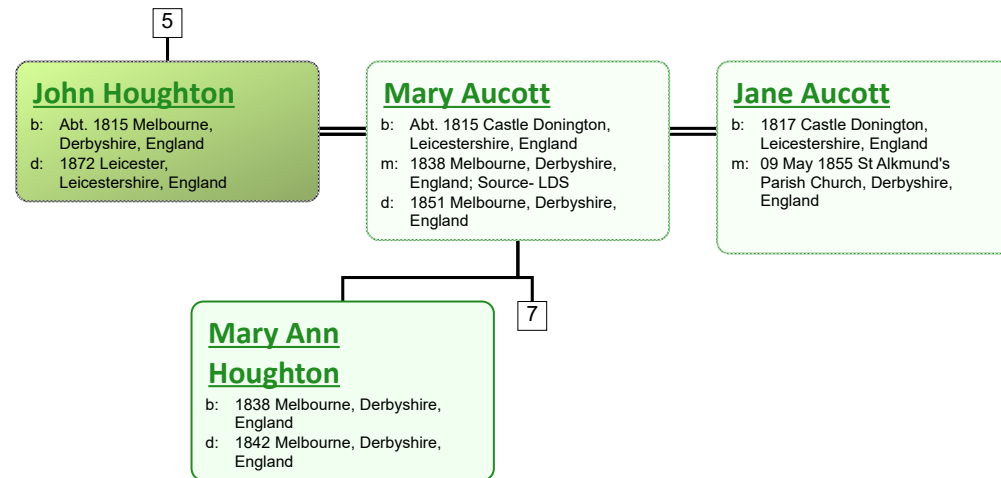

Descendant Chart for Lydia Tivey

www.tiveyfamilytree.com

www.tiveyfamilytree.com

www.tiveyfamilytree.com

20

**Ailsa Houghton
Blore**
 b: 19 Jun 1896 Hobart,
 Tasmania, Australia
 d: 12 Mar 1989 Hobart,
 Tasmania, Australia

**Ernest James
Durrant Jennings**
 b: 1892 Ipswich, Suffolk,
 England
 m: 23 Jan 1916 Hobart,
 Tasmania, Australia

**Donald James
Jennings**
 b: 19 Oct 1917 Hobart,
 Tasmania, Australia
 d: 01 Oct 1944 In Action WWII;
 Norway Coast (RAAF)

**Mary Lambie
Wardrop**
 b: 1928 Hobart, Tasmania,
 Australia
 m: 1951 St Andrew's Church,
 Hobart, Tasmania, Australia

41