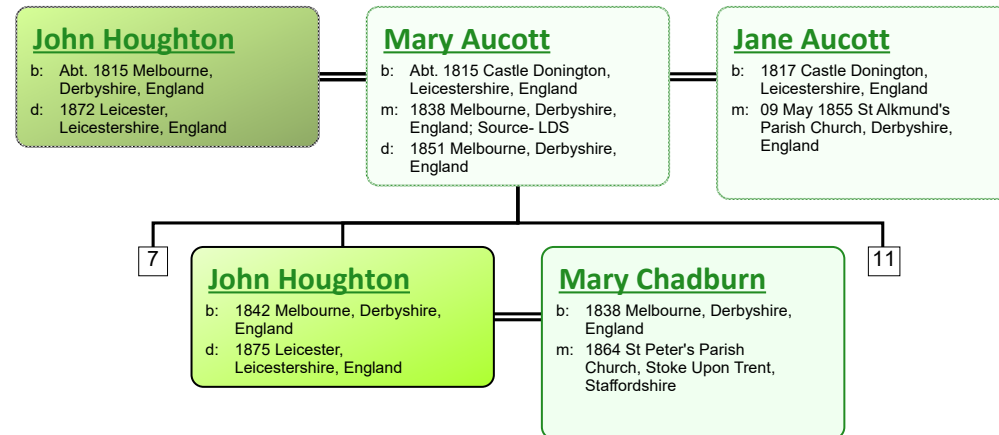

Descendant Chart for Lydia Tivey

www.tiveyfamilytree.com

www.tiveyfamilytree.com

www.tiveyfamilytree.com

20

**Ailsa Houghton
Blore**
 b: 19 Jun 1896 Hobart,
 Tasmania, Australia
 d: 12 Mar 1989 Hobart,
 Tasmania, Australia

**Ernest James
Durrant Jennings**
 b: 1892 Ipswich, Suffolk,
 England
 m: 23 Jan 1916 Hobart,
 Tasmania, Australia

**Donald James
Jennings**
 b: 19 Oct 1917 Hobart,
 Tasmania, Australia
 d: 01 Oct 1944 In Action WWII;
 Norway Coast (RAAF)

**Mary Lambie
Wardrop**
 b: 1928 Hobart, Tasmania,
 Australia
 m: 1951 St Andrew's Church,
 Hobart, Tasmania, Australia

41