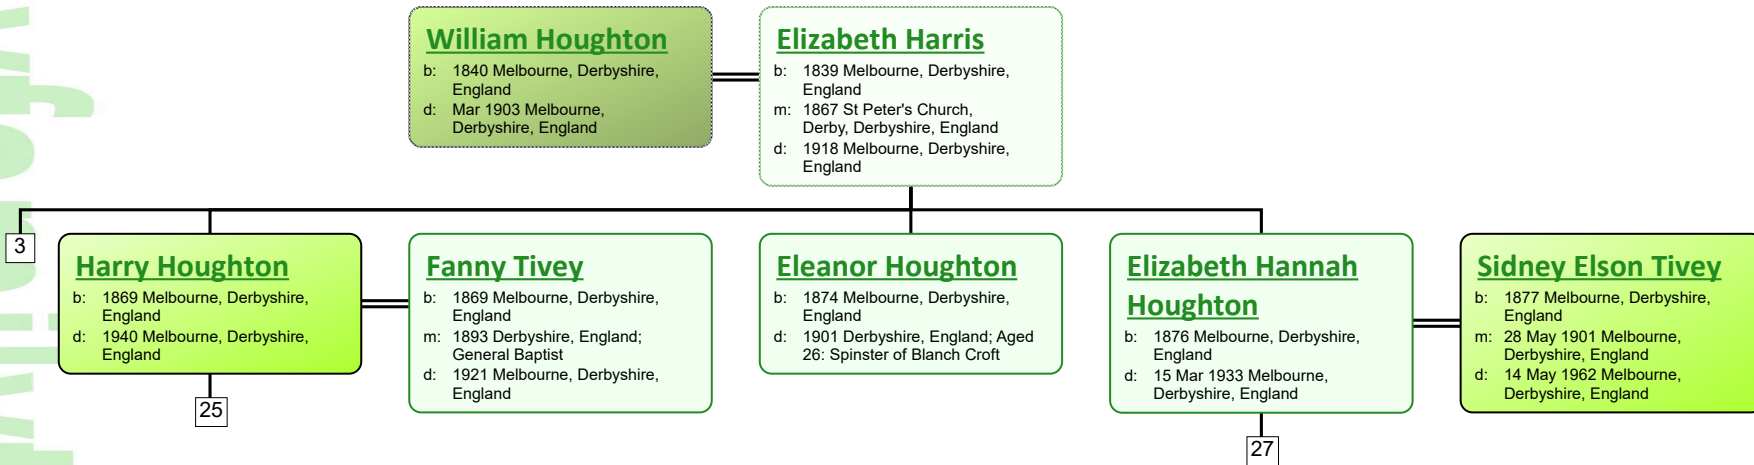

Descendant Chart for Lydia Tivey

www.tiveyfamilytree.com

www.tiveyfamilytree.com

www.tiveyfamilytree.com

20

**Ailsa Houghton
Blore**
 b: 19 Jun 1896 Hobart,
 Tasmania, Australia
 d: 12 Mar 1989 Hobart,
 Tasmania, Australia

**Ernest James
Durrant Jennings**
 b: 1892 Ipswich, Suffolk,
 England
 m: 23 Jan 1916 Hobart,
 Tasmania, Australia

**Donald James
Jennings**
 b: 19 Oct 1917 Hobart,
 Tasmania, Australia
 d: 01 Oct 1944 In Action WWII;
 Norway Coast (RAAF)

**Mary Lambie
Wardrop**
 b: 1928 Hobart, Tasmania,
 Australia
 m: 1951 St Andrew's Church,
 Hobart, Tasmania, Australia

41