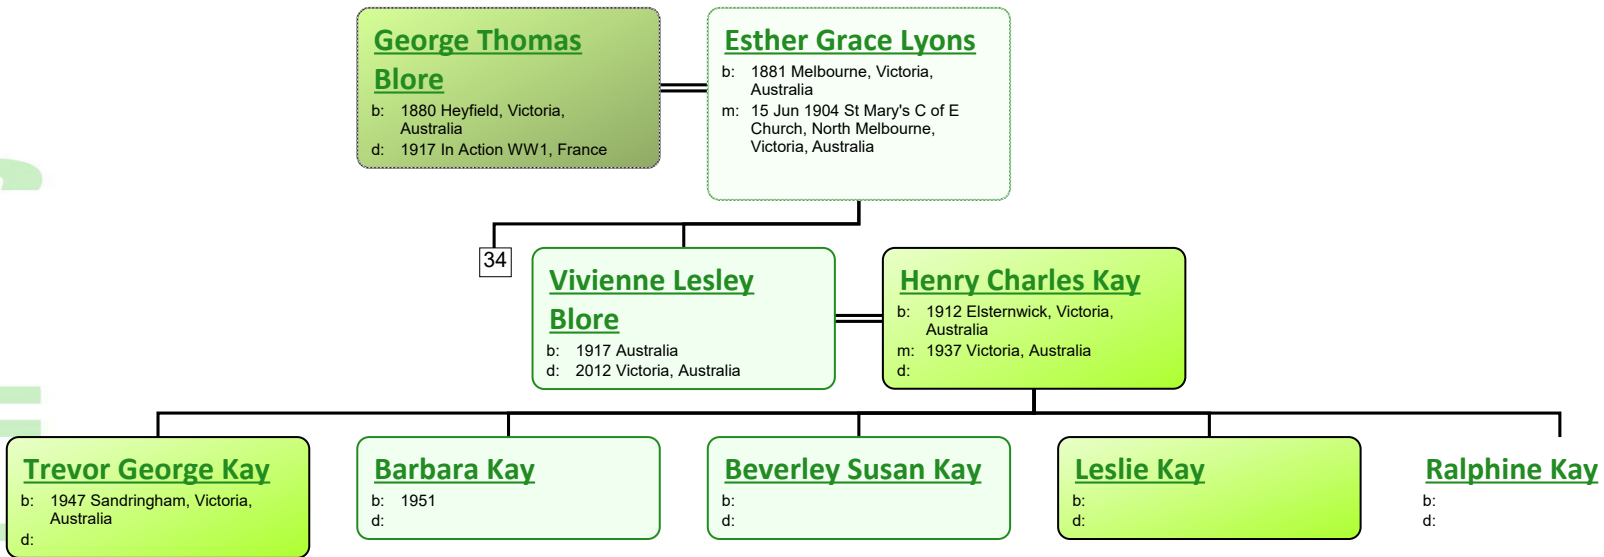

Descendant Chart for Lydia Tivey

www.tiveyfamilytree.com

www.tiveyfamilytree.com

www.tiveyfamilytree.com

20

**Ailsa Houghton
Blore**
 b: 19 Jun 1896 Hobart,
 Tasmania, Australia
 d: 12 Mar 1989 Hobart,
 Tasmania, Australia

**Ernest James
Durrant Jennings**
 b: 1892 Ipswich, Suffolk,
 England
 m: 23 Jan 1916 Hobart,
 Tasmania, Australia

**Donald James
Jennings**
 b: 19 Oct 1917 Hobart,
 Tasmania, Australia
 d: 01 Oct 1944 In Action WWII;
 Norway Coast (RAAF)

**Mary Lambie
Wardrop**
 b: 1928 Hobart, Tasmania,
 Australia
 m: 1951 St Andrew's Church,
 Hobart, Tasmania, Australia

41