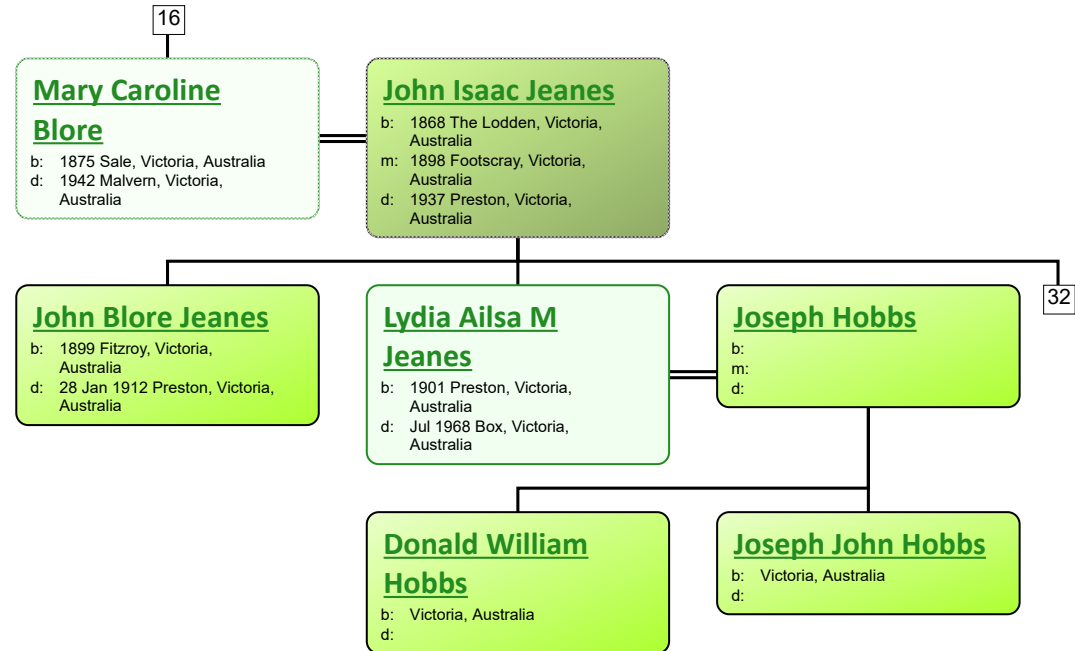

Descendant Chart for Lydia Tivey

www.tiveyfamilytree.com

www.tiveyfamilytree.com

www.tiveyfamilytree.com

20

**Ailsa Houghton
Blore**
 b: 19 Jun 1896 Hobart,
 Tasmania, Australia
 d: 12 Mar 1989 Hobart,
 Tasmania, Australia

**Ernest James
Durrant Jennings**
 b: 1892 Ipswich, Suffolk,
 England
 m: 23 Jan 1916 Hobart,
 Tasmania, Australia

**Donald James
Jennings**
 b: 19 Oct 1917 Hobart,
 Tasmania, Australia
 d: 01 Oct 1944 In Action WWII;
 Norway Coast (RAAF)

**Marjorie Jean
Chatwin**
 b: 31 May 1941 St John's Church,
 Launceston, Tasmania,
 Australia

**Edward Alfred
Jennings**
 b: 13 Apr 1920 Hobart,
 Tasmania, Australia
 d: 2002 Isle of Wight,
 Hampshire, England

**Mary Lambie
Wardrop**
 b: 1928 Hobart, Tasmania,
 Australia
 m: 1951 St Andrew's Church,
 Hobart, Tasmania, Australia

41