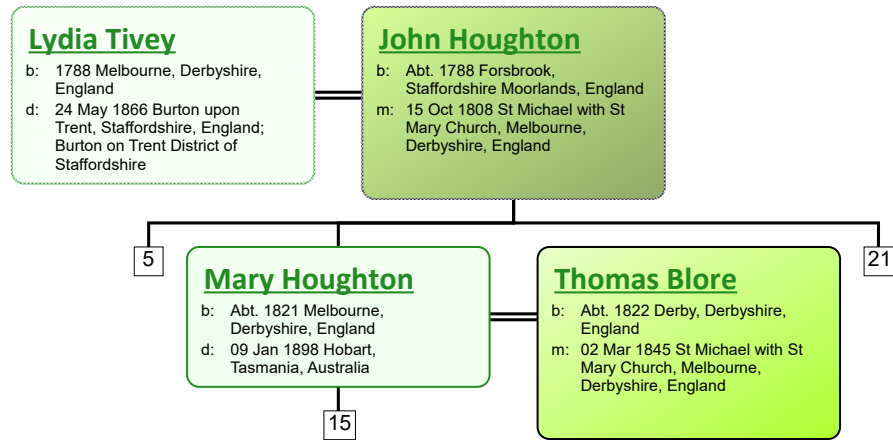

Descendant Chart for Lydia Tivey

www.tiveyfamilytree.com

www.tiveyfamilytree.com

www.tiveyfamilytree.com

20

**Ailsa Houghton
Blore**
 b: 19 Jun 1896 Hobart,
 Tasmania, Australia
 d: 12 Mar 1989 Hobart,
 Tasmania, Australia

**Ernest James
Durrant Jennings**
 b: 1892 Ipswich, Suffolk,
 England
 m: 23 Jan 1916 Hobart,
 Tasmania, Australia

**Donald James
Jennings**
 b: 19 Oct 1917 Hobart,
 Tasmania, Australia
 d: 01 Oct 1944 In Action WWII;
 Norway Coast (RAAF)

**Mary Lambie
Wardrop**
 b: 1928 Hobart, Tasmania,
 Australia
 m: 1951 St Andrew's Church,
 Hobart, Tasmania, Australia

41