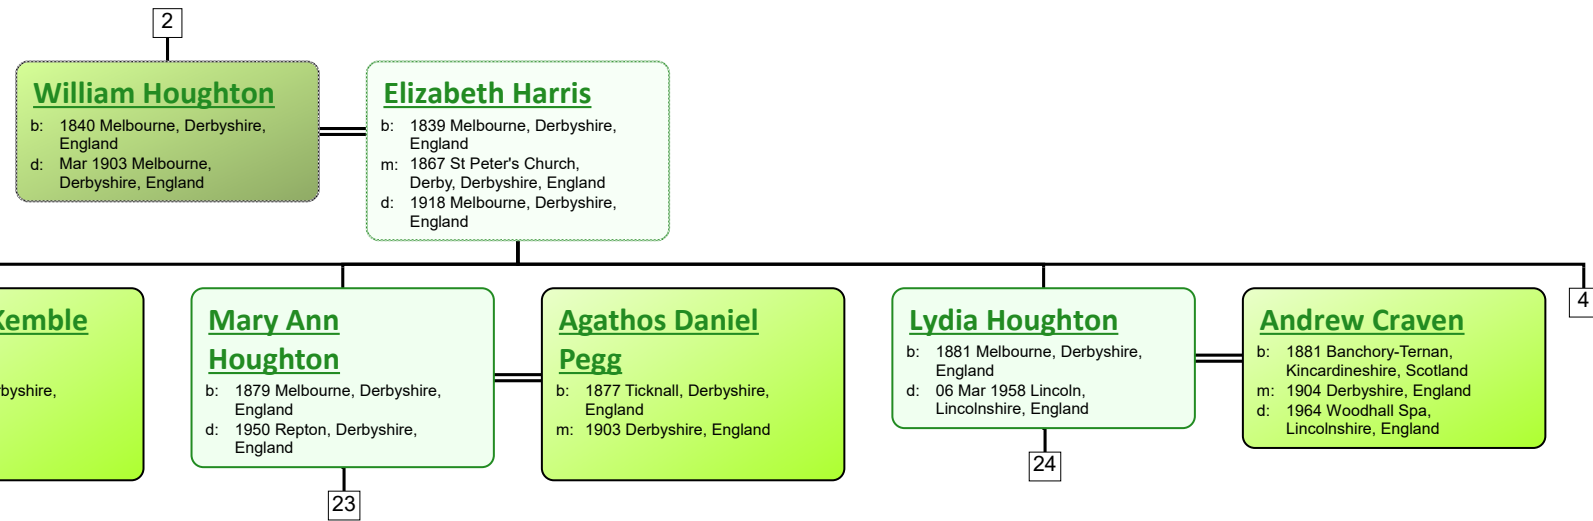

Descendant Chart for Lydia Tivey

www.tiveyfamilytree.com

www.tiveyfamilytree.com

www.tiveyfamilytree.com

20

**Ailsa Houghton
Blore**
 b: 19 Jun 1896 Hobart,
 Tasmania, Australia
 d: 12 Mar 1989 Hobart,
 Tasmania, Australia

**Ernest James
Durrant Jennings**
 b: 1892 Ipswich, Suffolk,
 England
 m: 23 Jan 1916 Hobart,
 Tasmania, Australia

**Donald James
Jennings**
 b: 19 Oct 1917 Hobart,
 Tasmania, Australia
 d: 01 Oct 1944 In Action WWII;
 Norway Coast (RAAF)

**Mary Lambie
Wardrop**
 b: 1928 Hobart, Tasmania,
 Australia
 m: 1951 St Andrew's Church,
 Hobart, Tasmania, Australia

41