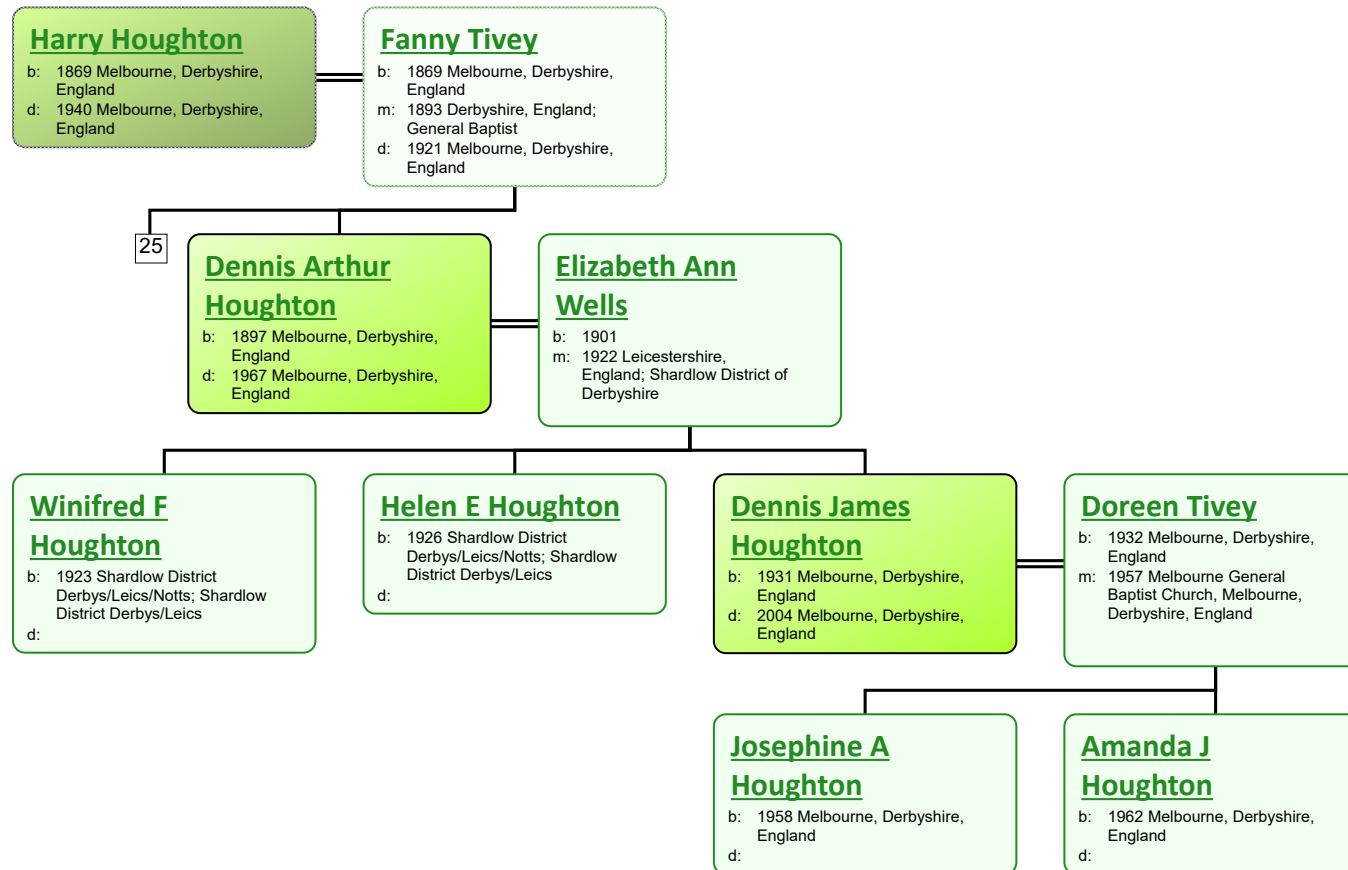

Descendant Chart for Lydia Tivey

www.tiveyfamilytree.com

www.tiveyfamilytree.com

www.tiveyfamilytree.com

20

**Ailsa Houghton
Blore**
 b: 19 Jun 1896 Hobart,
 Tasmania, Australia
 d: 12 Mar 1989 Hobart,
 Tasmania, Australia

**Ernest James
Durrant Jennings**
 b: 1892 Ipswich, Suffolk,
 England
 m: 23 Jan 1916 Hobart,
 Tasmania, Australia

**Donald James
Jennings**
 b: 19 Oct 1917 Hobart,
 Tasmania, Australia
 d: 01 Oct 1944 In Action WWII;
 Norway Coast (RAAF)

**Marjorie Jean
Chatwin**
 b: 31 May 1941 St John's Church,
 Launceston, Tasmania,
 Australia

**Edward Alfred
Jennings**
 b: 13 Apr 1920 Hobart,
 Tasmania, Australia
 d: 2002 Isle of Wight,
 Hampshire, England

**Mary Lambie
Wardrop**
 b: 1928 Hobart, Tasmania,
 Australia
 m: 1951 St Andrew's Church,
 Hobart, Tasmania, Australia

41