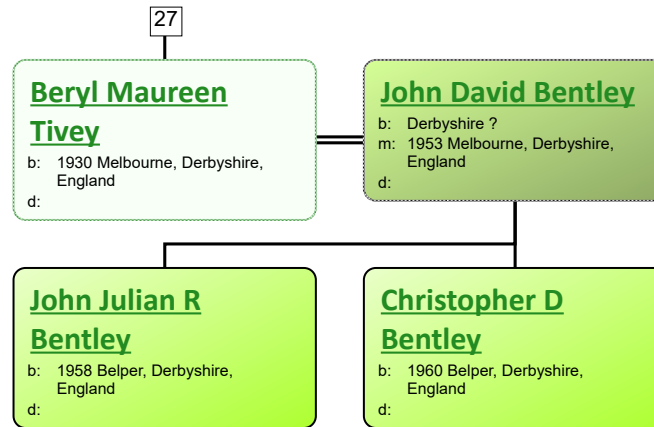

Descendant Chart for Lydia Tivey

www.tiveyfamilytree.com

www.tiveyfamilytree.com

www.tiveyfamilytree.com

20

**Ailsa Houghton
Blore**
 b: 19 Jun 1896 Hobart,
 Tasmania, Australia
 d: 12 Mar 1989 Hobart,
 Tasmania, Australia

**Ernest James
Durrant Jennings**
 b: 1892 Ipswich, Suffolk,
 England
 m: 23 Jan 1916 Hobart,
 Tasmania, Australia

**Donald James
Jennings**
 b: 19 Oct 1917 Hobart,
 Tasmania, Australia
 d: 01 Oct 1944 In Action WWII;
 Norway Coast (RAAF)

**Mary Lambie
Wardrop**
 b: 1928 Hobart, Tasmania,
 Australia
 m: 1951 St Andrew's Church,
 Hobart, Tasmania, Australia

41