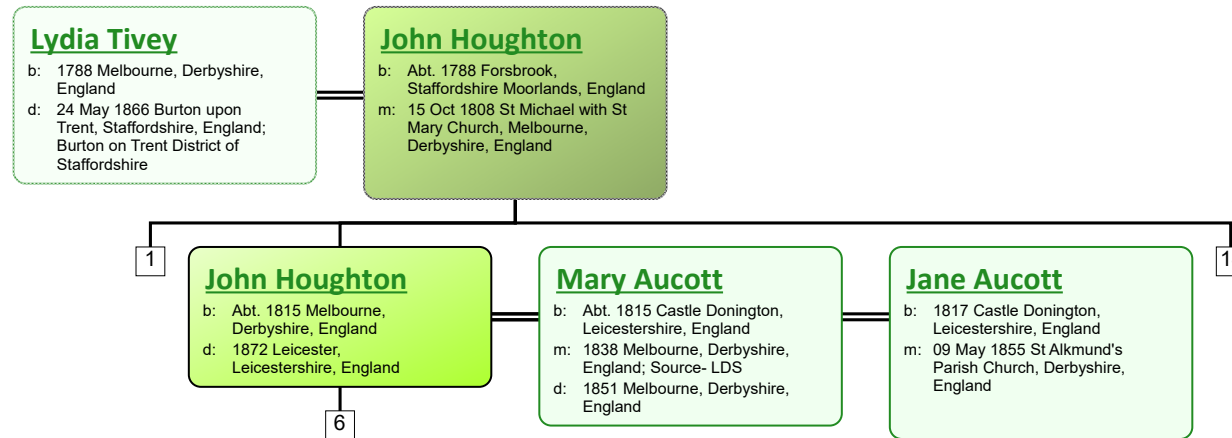

Descendant Chart for Lydia Tivey

www.tiveyfamilytree.com

www.tiveyfamilytree.com

www.tiveyfamilytree.com

20

**Ailsa Houghton
Blore**
 b: 19 Jun 1896 Hobart,
 Tasmania, Australia
 d: 12 Mar 1989 Hobart,
 Tasmania, Australia

**Ernest James
Durrant Jennings**
 b: 1892 Ipswich, Suffolk,
 England
 m: 23 Jan 1916 Hobart,
 Tasmania, Australia

**Donald James
Jennings**
 b: 19 Oct 1917 Hobart,
 Tasmania, Australia
 d: 01 Oct 1944 In Action WWII;
 Norway Coast (RAAF)

**Mary Lambie
Wardrop**
 b: 1928 Hobart, Tasmania,
 Australia
 m: 1951 St Andrew's Church,
 Hobart, Tasmania, Australia

41