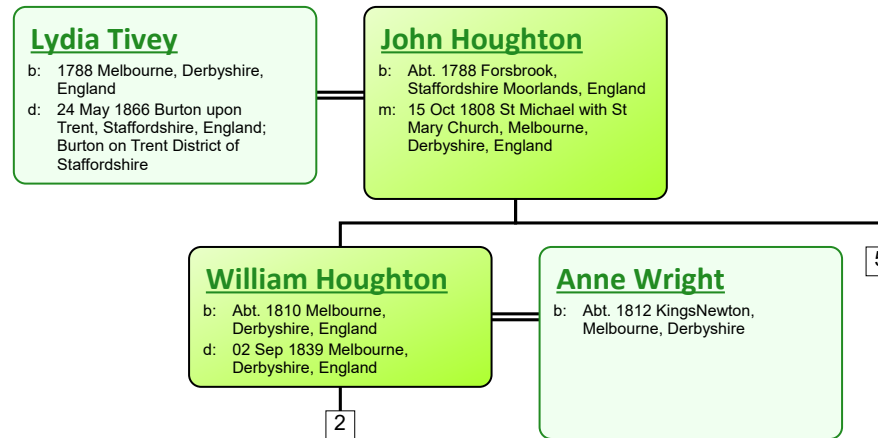

Descendant Chart for Lydia Tivey

www.tiveyfamilytree.com

www.tiveyfamilytree.com

www.tiveyfamilytree.com

20

**Ailsa Houghton
Blore**
 b: 19 Jun 1896 Hobart,
 Tasmania, Australia
 d: 12 Mar 1989 Hobart,
 Tasmania, Australia

**Ernest James
Durrant Jennings**
 b: 1892 Ipswich, Suffolk,
 England
 m: 23 Jan 1916 Hobart,
 Tasmania, Australia

**Donald James
Jennings**
 b: 19 Oct 1917 Hobart,
 Tasmania, Australia
 d: 01 Oct 1944 In Action WWII;
 Norway Coast (RAAF)