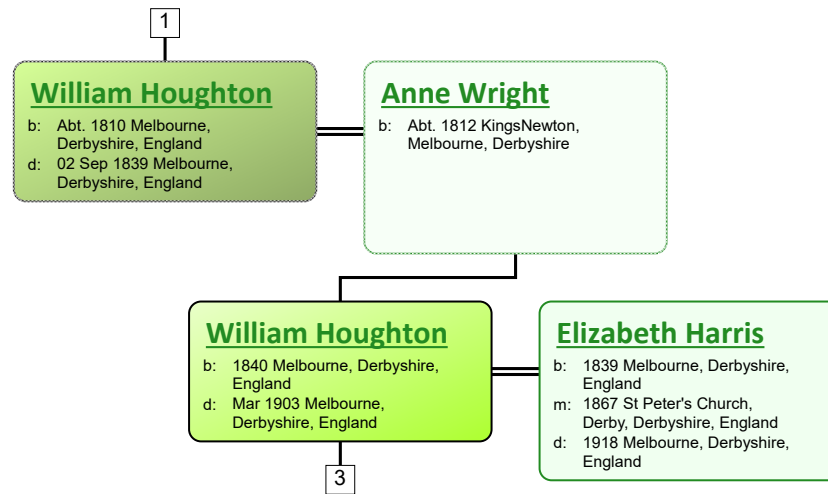

Descendant Chart for Lydia Tivey

www.tiveyfamilytree.com

www.tiveyfamilytree.com

www.tiveyfamilytree.com

20

**Ailsa Houghton
Blore**
 b: 19 Jun 1896 Hobart,
 Tasmania, Australia
 d: 12 Mar 1989 Hobart,
 Tasmania, Australia

**Ernest James
Durrant Jennings**
 b: 1892 Ipswich, Suffolk,
 England
 m: 23 Jan 1916 Hobart,
 Tasmania, Australia

**Donald James
Jennings**
 b: 19 Oct 1917 Hobart,
 Tasmania, Australia
 d: 01 Oct 1944 In Action WWII;
 Norway Coast (RAAF)

**Mary Lambie
Wardrop**
 b: 1928 Hobart, Tasmania,
 Australia
 m: 1951 St Andrew's Church,
 Hobart, Tasmania, Australia

41