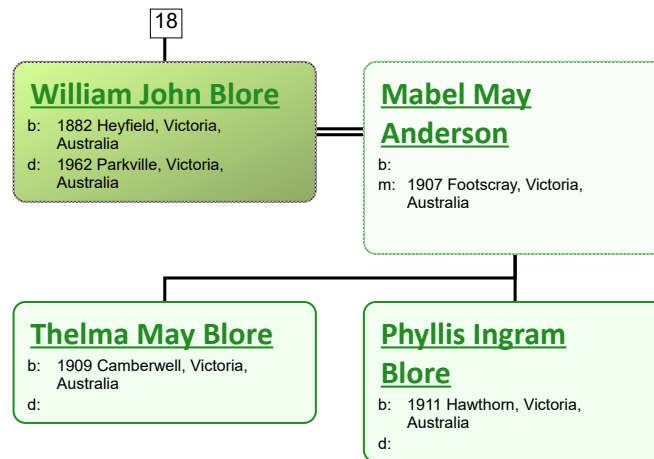

Descendant Chart for Lydia Tivey

www.tiveyfamilytree.com

www.tiveyfamilytree.com

www.tiveyfamilytree.com

20

**Ailsa Houghton
Blore**
 b: 19 Jun 1896 Hobart,
 Tasmania, Australia
 d: 12 Mar 1989 Hobart,
 Tasmania, Australia

**Ernest James
Durrant Jennings**
 b: 1892 Ipswich, Suffolk,
 England
 m: 23 Jan 1916 Hobart,
 Tasmania, Australia

**Donald James
Jennings**
 b: 19 Oct 1917 Hobart,
 Tasmania, Australia
 d: 01 Oct 1944 In Action WWII;
 Norway Coast (RAAF)

**Marjorie Jean
Chatwin**
 b: 31 May 1941 St John's Church,
 Launceston, Tasmania,
 Australia

**Edward Alfred
Jennings**
 b: 13 Apr 1920 Hobart,
 Tasmania, Australia
 d: 2002 Isle of Wight,
 Hampshire, England

**Mary Lambie
Wardrop**
 b: 1928 Hobart, Tasmania,
 Australia
 m: 1951 St Andrew's Church,
 Hobart, Tasmania, Australia

41